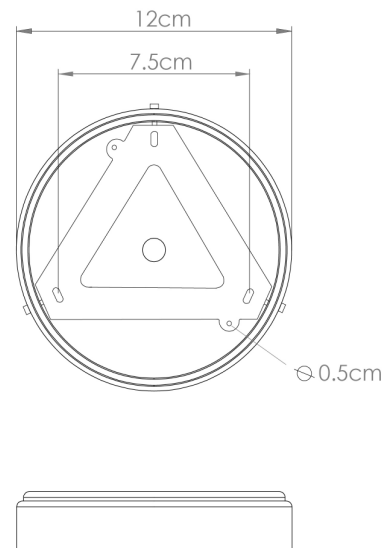

MATERIAL	Brass
HEIGHT	28cm | 11.02"
WIDTH | DIAMETER	30cm | 11.81"
LENGTH | PROJECTION	n/a
WEIGHT	2.4KG | 5.29lbs
LAMP HOLDER	E27 or E26 *
MAX WATTAGE	40W x 1
VOLTAGE	220/240v or 110/120v *
IP RATING	20
CLASS PROTECTION	I
SHADE CODE	MLL0144
CABLE | CHAIN | BAR LENGT	100cm | 40"
CABLE TYPE	MLCA014 | 2 Core Flat | Clear | PVC

Fixing Bracket MLROSE39

* Fixing bracket may differ for UL wired products.