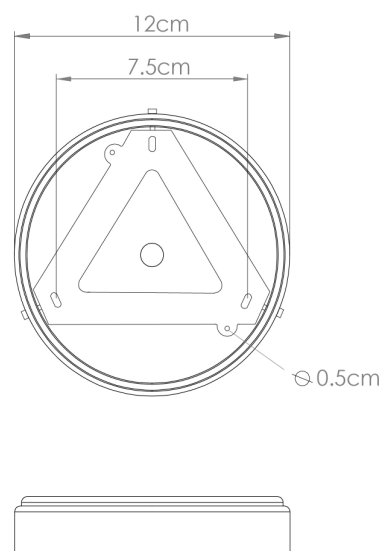

MATERIAL	Brass
HEIGHT	28cm | 11.02"
WIDTH | DIAMETER	30cm | 11.81"
LENGTH | PROJECTION	n/a
WEIGHT	2.4KG | 5.29lbs
LAMP HOLDER	E27 or E26 *
MAX WATTAGE	40W x 1
VOLTAGE	220/240v or 110/120v *
IP RATING	20
CLASS PROTECTION	I
SHADE CODE	MLL0144
CABLE | CHAIN | BAR LENGT	100cm | 40"
CABLE TYPE	MLCA038 | 2 Core Flat | Gold | PVC

Fixing Bracket MLROSE39

* Fixing bracket may differ for UL wired products.