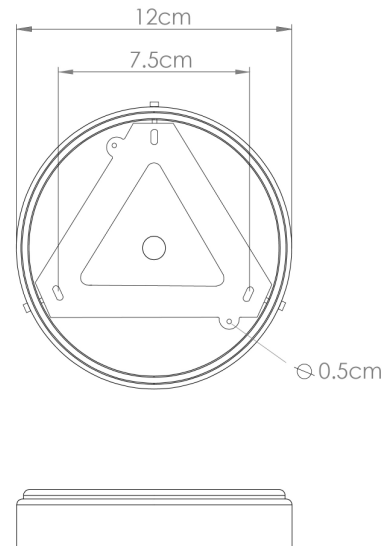

MATERIAL	Brass
HEIGHT	28cm | 11.02"
WIDTH | DIAMETER	30cm | 11.81"
LENGTH | PROJECTION	n/a
WEIGHT	2.4KG | 5.29lbs
LAMP HOLDER	E27 or E26 *
MAX WATTAGE	40W x 1
VOLTAGE	220/240v or 110/120v *
IP RATING	20
CLASS PROTECTION	I
SHADE CODE	MLL0144
CABLE | CHAIN | BAR LENGT	100cm | 40"
CABLE TYPE	MLCA010 | 2 Core Flat | Brown | PVC

Fixing Bracket MLROSE39

* Fixing bracket may differ for UL wired products.