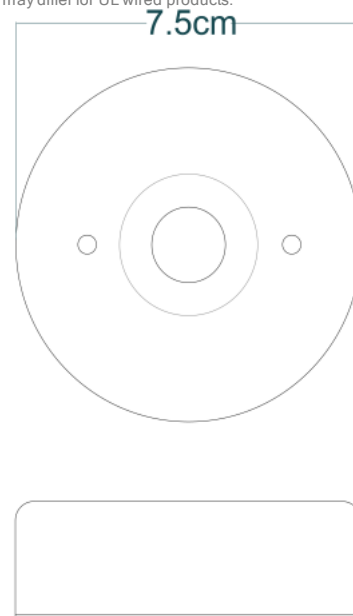

MATERIAL	Brass
HEIGHT	30cm | 11.81"
WIDTH | DIAMETER	30cm | 11.81"
LENGTH | PROJECTION	19cm | 7.48"
WEIGHT	1.57KG | 3.46lbs
LAMP HOLDER	E27 or E26 *
MAX WATTAGE	40W x 1
VOLTAGE	220/240v or 110/120v *
IP RATING	20
CLASS PROTECTION	I
SHADE CODE	-
CABLE | CHAIN | BAR LENGT	n/a
CABLE TYPE	-

Fixing Bracket MLWB13 | Satin Brass

* Fixing bracket may differ for UL wired products.