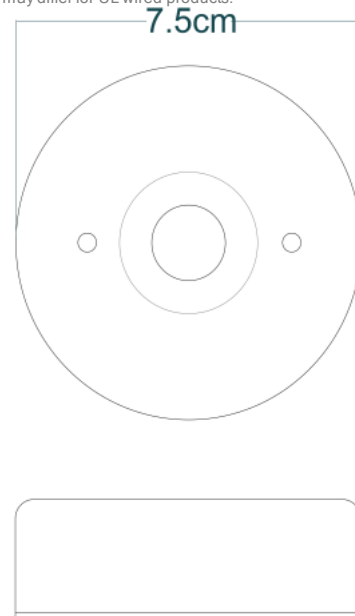

MATERIAL	Brass
HEIGHT	30cm | 11.81"
WIDTH | DIAMETER	30cm | 11.81"
LENGTH | PROJECTION	19cm | 7.48"
WEIGHT	1.57KG | 3.46lbs
LAMP HOLDER	E27 or E26 *
MAX WATTAGE	40W x 1
VOLTAGE	220/240v or 110/120v *
IP RATING	20
CLASS PROTECTION	I
SHADE CODE	-
CABLE | CHAIN | BAR LENGT	n/a
CABLE TYPE	-

Fixing Bracket MLWB13 | Polished Brass

* Fixing bracket may differ for UL wired products.