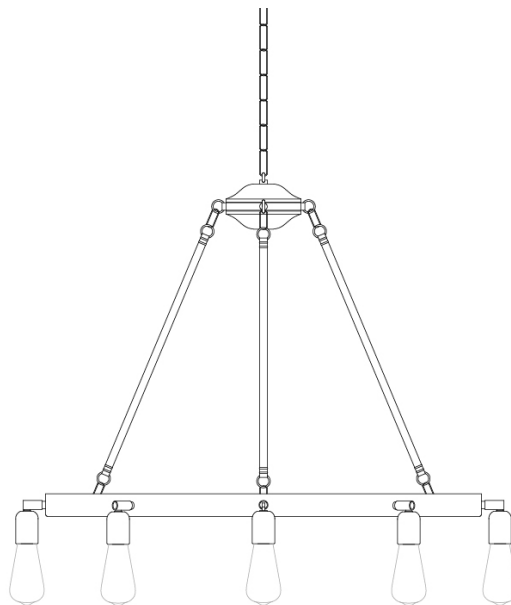

DULEEK Chandelier

MLF261ANTBRS Antique Brass

MATERIAL	Brass
HEIGHT	55cm 21.65"
WIDTH DIAMETER	71-82cm 27.95-32.28"
LENGTH PROJECTION	n/a
WEIGHT	6.52KG 14.37lbs
LAMPHOLDER	E27 x 8
MAX WATTAGE	60W x 8
VOLTAGE	220/240v
IP RATING	20
CLASS PROTECTION	I
SHADE	-
FLEX BAR CHAIN LENGT	100cm 40"
CABLE TYPE	MLCA036 3 Core Round Brown PVC

DULEEK Chandelier

MLF261ANTSLV Antique Silver

MATERIAL	Brass
HEIGHT	55cm 21.65"
WIDTH DIAMETER	71-82cm 27.95-32.28"
LENGTH PROJECTION	n/a
WEIGHT	6.52KG 14.37lbs
LAMPHOLDER	E27 x 8
MAX WATTAGE	60W x 8
VOLTAGE	220/240v
IP RATING	20
CLASS PROTECTION	I
SHADE	-
FLEX BAR CHAIN LENGT	100cm 40"
CABLE TYPE	MLCA013 3 Core Round Clear PVC

DULEEK Chandelier

MLF261POLBRS Polished Brass

MATERIAL	Brass
HEIGHT	55cm 21.65"
WIDTH DIAMETER	71-82cm 27.95-32.28"
LENGTH PROJECTION	n/a
WEIGHT	6.52KG 14.37lbs
LAMPHOLDER	E27 x 8
MAX WATTAGE	60W x 8
VOLTAGE	220/240v
IP RATING	20
CLASS PROTECTION	I
SHADE	-
FLEX BAR CHAIN LENGT	100cm 40"
CABLE TYPE	MLCA012 3 Core Round Gold PVC

DULEEK Chandelier

MLF261SATBRS Satin Brass

MATERIAL	Brass
HEIGHT	55cm 21.65"
WIDTH DIAMETER	71-82cm 27.95-32.28"
LENGTH PROJECTION	n/a
WEIGHT	6.52KG 14.37lbs
LAMPHOLDER	E27 x 8
MAX WATTAGE	60W x 8
VOLTAGE	220/240v
IP RATING	20
CLASS PROTECTION	I
SHADE	-
FLEX BAR CHAIN LENGT	100cm 40"
CABLE TYPE	MLCA012 3 Core Round Gold PVC