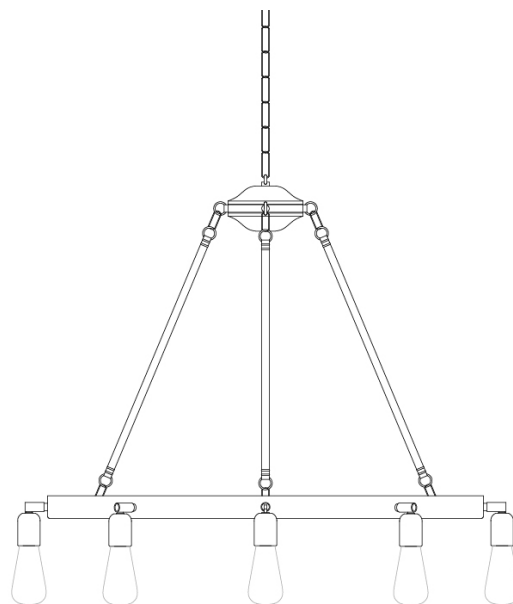

DULEEK Chandelier

MLF261ANTBRS Antique Brass

MATERIAL	Brass
HEIGHT	55cm 21.65"
WIDTH DIAMETER	71-82cm 27.95-32.28"
LENGTH PROJECTION	n/a
WEIGHT	6.52KG 14.37lbs
LAMPHOLDER	E27 x 8
MAX WATTAGE	60W x 8
VOLTAGE	220/240v
IP RATING	20
CLASS PROTECTION	I
SHADE	-
FLEX BAR CHAIN LENGT	100cm 40"
CABLE TYPE	MLCA036 3 Core Round Brown PVC

DULEEK Chandelier

MLF261ANTSLV Antique Silver

MATERIAL	Brass
HEIGHT	55cm 21.65"
WIDTH DIAMETER	71-82cm 27.95-32.28"
LENGTH PROJECTION	n/a
WEIGHT	6.52KG 14.37lbs
LAMPHOLDER	E27 x 8
MAX WATTAGE	60W x 8
VOLTAGE	220/240v
IP RATING	20
CLASS PROTECTION	I
SHADE	-
FLEX BAR CHAIN LENGT	100cm 40"
CABLE TYPE	MLCA013 3 Core Round Clear PVC

Fixing Bracket MLROSE15 | Antique Silver

www.mullanlighting.com

Product Notes:

1) Lamps not included with light fixture. 2) All products are individually hand crafted, therefore may differ slightly within manufacturing tolerances. 3) Please refer to: <http://www.mullanlighting.com/terms> for full list of Terms & Conditions. 4) Cable/Chain can be shortened during installation. 5) Longer Cable/Chain available on request. 6) Additional colour finishes available on request. 7.) Dimensions do not include lamps. 8.) Products wired to UL standards will operate at 110/120v with the appropriate lampholders.

DULEEK Chandelier

MLF261POLBRS Polished Brass

MATERIAL	Brass
HEIGHT	55cm 21.65"
WIDTH DIAMETER	71-82cm 27.95-32.28"
LENGTH PROJECTION	n/a
WEIGHT	6.52KG 14.37lbs
LAMPHOLDER	E27 x 8
MAX WATTAGE	60W x 8
VOLTAGE	220/240v
IP RATING	20
CLASS PROTECTION	I
SHADE	-
FLEX BAR CHAIN LENGT	100cm 40"
CABLE TYPE	MLCA012 3 Core Round Gold PVC