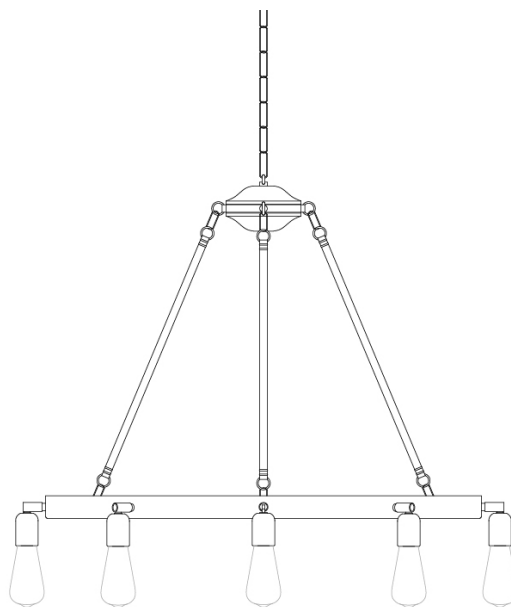

DULEEK Chandelier

MLF261ANTBRS Antique Brass

MATERIAL	Brass
HEIGHT	55cm 21.65"
WIDTH DIAMETER	71-82cm 27.95-32.28"
LENGTH PROJECTION	n/a
WEIGHT	6.52KG 14.37lbs
LAMPHOLDER	E27 x 8
MAX WATTAGE	60W x 8
VOLTAGE	220/240v
IP RATING	20
CLASS PROTECTION	I
SHADE	-
FLEX BAR CHAIN LENGT	100cm 40"
CABLE TYPE	MLCA036 3 Core Round Brown PVC

Fixing Bracket MLROSE15 | Antique Brass

www.mullanlighting.com

Product Notes:

1) Lamps not included with light fixture. 2) All products are individually hand crafted, therefore may differ slightly within manufacturing tolerances. 3) Please refer to: <http://www.mullanlighting.com/terms> for full list of Terms & Conditions. 4) Cable/Chain can be shortened during installation. 5) Longer Cable/Chain available on request. 6) Additional colour finishes available on request. 7.) Dimensions do not include lamps. 8.) Products wired to UL standards will operate at 110/120v with the appropriate lampholders.

DULEEK Chandelier

MLF261ANTSLV Antique Silver

MATERIAL	Brass
HEIGHT	55cm 21.65"
WIDTH DIAMETER	71-82cm 27.95-32.28"
LENGTH PROJECTION	n/a
WEIGHT	6.52KG 14.37lbs
LAMPHOLDER	E27 x 8
MAX WATTAGE	60W x 8
VOLTAGE	220/240v
IP RATING	20
CLASS PROTECTION	I
SHADE	-
FLEX BAR CHAIN LENGT	100cm 40"
CABLE TYPE	MLCA013 3 Core Round Clear PVC

DULEEK Chandelier

MLF261POLBRS Polished Brass

MATERIAL	Brass
HEIGHT	55cm 21.65"
WIDTH DIAMETER	71-82cm 27.95-32.28"
LENGTH PROJECTION	n/a
WEIGHT	6.52KG 14.37lbs
LAMPHOLDER	E27 x 8
MAX WATTAGE	60W x 8
VOLTAGE	220/240v
IP RATING	20
CLASS PROTECTION	I
SHADE	-
FLEX BAR CHAIN LENGT	100cm 40"
CABLE TYPE	MLCA012 3 Core Round Gold PVC