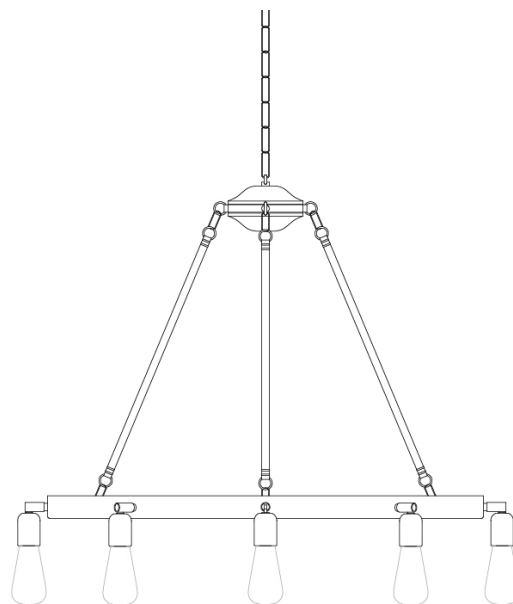

DULEEK Chandelier

MLF261ANTBRS Antique Brass

MATERIAL	Brass
HEIGHT	55cm 21.65"
WIDTH DIAMETER	71-82cm 27.95-32.28"
LENGTH PROJECTION	n/a
WEIGHT	6.52KG 14.37lbs
LAMPHOLDER	E27 x 8
MAX WATTAGE	60W x 8
VOLTAGE	220/240v
IP RATING	20
CLASS PROTECTION	I
SHADE	-
FLEX BAR CHAIN LENGT	100cm 40"
CABLE TYPE	MLCA036 3 Core Round Brown PVC

Fixing Bracket MLROSE15 | Antique Brass

www.mullanlighting.com

Product Notes:

1) Lamps not included with light fixture. 2) All products are individually hand crafted, therefore may differ slightly within manufacturing tolerances. 3) Please refer to: <http://www.mullanlighting.com/terms> for full list of Terms & Conditions. 4) Cable/Chain can be shortened during installation. 5) Longer Cable/Chain available on request. 6) Additional colour finishes available on request. 7.) Dimensions do not include lamps. 8.) Products wired to UL standards will operate at 110/120v with the appropriate lampholders.

DULEEK Chandelier

MLF261ANTSLV Antique Silver

MATERIAL	Brass
HEIGHT	55cm 21.65"
WIDTH DIAMETER	71-82cm 27.95-32.28"
LENGTH PROJECTION	n/a
WEIGHT	6.52KG 14.37lbs
LAMPHOLDER	E27 x 8
MAX WATTAGE	60W x 8
VOLTAGE	220/240v
IP RATING	20
CLASS PROTECTION	I
SHADE	-
FLEX BAR CHAIN LENGT	100cm 40"
CABLE TYPE	MLCA013 3 Core Round Clear PVC

DULEEK Chandelier

MLF261POLBRS Polished Brass

MATERIAL	Brass
HEIGHT	55cm 21.65"
WIDTH DIAMETER	71-82cm 27.95-32.28"
LENGTH PROJECTION	n/a
WEIGHT	6.52KG 14.37lbs
LAMPHOLDER	E27 x 8
MAX WATTAGE	60W x 8
VOLTAGE	220/240v
IP RATING	20
CLASS PROTECTION	I
SHADE	-
FLEX BAR CHAIN LENGT	100cm 40"
CABLE TYPE	MLCA012 3 Core Round Gold PVC