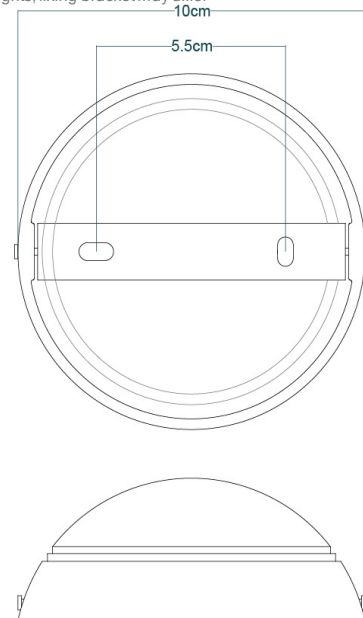

Fixing Bracket MLWB01 | Antique Silver

*For UL wired lights, fixing bracket may differ

Product Notes:

1) Lamps not included with light fixture. 2) All products are individually hand crafted, therefore may differ slightly within manufacturing tolerances. 3) Please refer to: <http://www.mullanlighting.com/terms> for full list of Terms & Conditions. 4) Cable/Chain can be shortened during installation. 5) Longer Cable/Chain available on request. 6) Additional colour finishes available on request. 7.) Dimensions do not include lamps. 8.) Products wired to UL standards will operate at 110/120v with the appropriate lampholders.