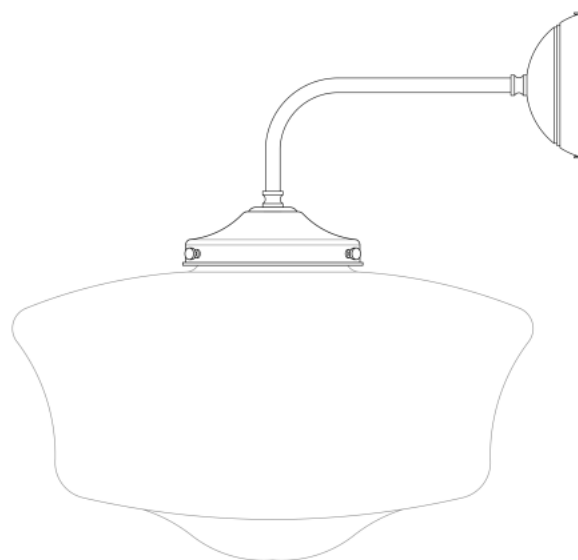

SCHOOLHOUSE Wall Light

MLWL374ANTSLV Antique Silver

MATERIAL	Brass Glass
HEIGHT	35cm 13.78"
WIDTH DIAMETER	38cm 14.96"
LENGTH PROJECTION	40cm 15.75"
WEIGHT	2.19KG 4.83lbs
LAMPHOLDER	E27 or E26
MAX WATTAGE	60W x 1
VOLTAGE	220/240v or 110/120v
IP RATING	20
CLASS PROTECTION	I
SHADE	GL041A
FLEX BAR CHAIN LENGT	n/a
CABLE TYPE	MLCA028 2 Core Round Black Braid PVC

SCHOOLHOUSE Wall Light

MLWL374POLBRS Polished Brass

MATERIAL	Brass Glass
HEIGHT	35cm 13.78"
WIDTH DIAMETER	38cm 14.96"
LENGTH PROJECTION	40cm 15.75"
WEIGHT	2.19KG 4.83lbs
LAMPHOLDER	E27 or E26
MAX WATTAGE	60W x 1
VOLTAGE	220/240v or 110/120v
IP RATING	20
CLASS PROTECTION	I
SHADE	GL041A
FLEX BAR CHAIN LENGT	n/a
CABLE TYPE	MLCA001 2 Core Twist Black Braid PVC

Fixing Bracket MLWB01 | Polished Brass

*For UL wired lights, fixing bracket may differ

Product Notes:

1) Lamps not included with light fixture. 2) All products are individually hand crafted, therefore may differ slightly within manufacturing tolerances. 3) Please refer to: <http://www.mullanlighting.com/terms> for full list of Terms & Conditions. 4) Cable/Chain can be shortened during installation. 5) Longer Cable/Chain available on request. 6) Additional colour finishes available on request. 7.) Dimensions do not include lamps. 8.) Products wired to UL standards will operate at 110/120v with the appropriate lampholders.

SCHOOLHOUSE Wall Light

MLWL374SATBRS Satin Brass

MATERIAL	Brass Glass
HEIGHT	35cm 13.78"
WIDTH DIAMETER	38cm 14.96"
LENGTH PROJECTION	40cm 15.75"
WEIGHT	2.19KG 4.83lbs
LAMPHOLDER	E27 or E26
MAX WATTAGE	60W x 1
VOLTAGE	220/240v or 110/120v
IP RATING	20
CLASS PROTECTION	I
SHADE	GL041A
FLEX BAR CHAIN LENGT	n/a
CABLE TYPE	MLCA028 2 Core Round Black Braid PVC