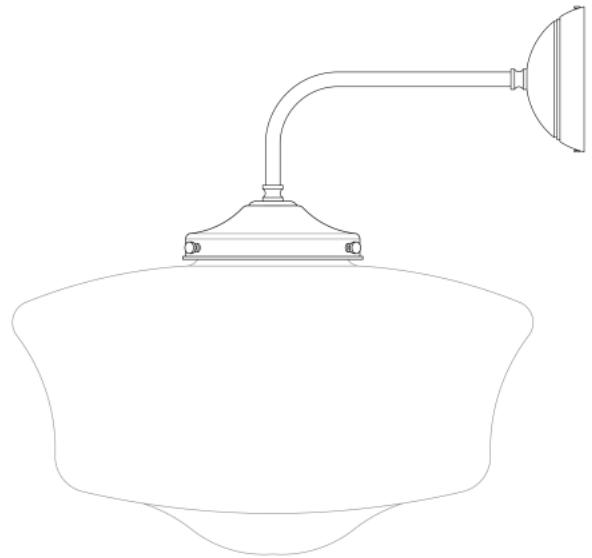

SCHOOLHOUSE Wall Light

MLWL374ANTBRS Antique Brass

MATERIAL	Brass Glass
HEIGHT	35cm 13.78"
WIDTH DIAMETER	38cm 14.96"
LENGTH PROJECTION	40cm 15.75"
WEIGHT	2.19KG 4.83lbs
LAMPHOLDER	E27 or E26
MAX WATTAGE	60W x 1
VOLTAGE	220/240v or 110/120v
IP RATING	20
CLASS PROTECTION	I
SHADE	GL041A
FLEX BAR CHAIN LENGT	n/a
CABLE TYPE	MLCA047 2 Core Round Brown Braid PVC

Fixing Bracket MLWB01 | Antique Brass

*For UL wired lights, fixing bracket may differ

Product Notes:

1) Lamps not included with light fixture. 2) All products are individually hand crafted, therefore may differ slightly within manufacturing tolerances. 3) Please refer to: <http://www.mullanlighting.com/terms> for full list of Terms & Conditions. 4) Cable/Chain can be shortened during installation. 5) Longer Cable/Chain available on request. 6) Additional colour finishes available on request. 7.) Dimensions do not include lamps. 8.) Products wired to UL standards will operate at 110/120v with the appropriate lampholders.

SCHOOLHOUSE Wall Light

MLWL374ANTSLV Antique Silver

MATERIAL	Brass Glass
HEIGHT	35cm 13.78"
WIDTH DIAMETER	38cm 14.96"
LENGTH PROJECTION	40cm 15.75"
WEIGHT	2.19KG 4.83lbs
LAMPHOLDER	E27 or E26
MAX WATTAGE	60W x 1
VOLTAGE	220/240v or 110/120v
IP RATING	20
CLASS PROTECTION	I
SHADE	GL041A
FLEX BAR CHAIN LENGT	n/a
CABLE TYPE	MLCA028 2 Core Round Black Braid PVC

SCHOOLHOUSE Wall Light

MLWL374POLBRS Polished Brass

MATERIAL	Brass Glass
HEIGHT	35cm 13.78"
WIDTH DIAMETER	38cm 14.96"
LENGTH PROJECTION	40cm 15.75"
WEIGHT	2.19KG 4.83lbs
LAMPHOLDER	E27 or E26
MAX WATTAGE	60W x 1
VOLTAGE	220/240v or 110/120v
IP RATING	20
CLASS PROTECTION	I
SHADE	GL041A
FLEX BAR CHAIN LENGT	n/a
CABLE TYPE	MLCA001 2 Core Twist Black Braid PVC