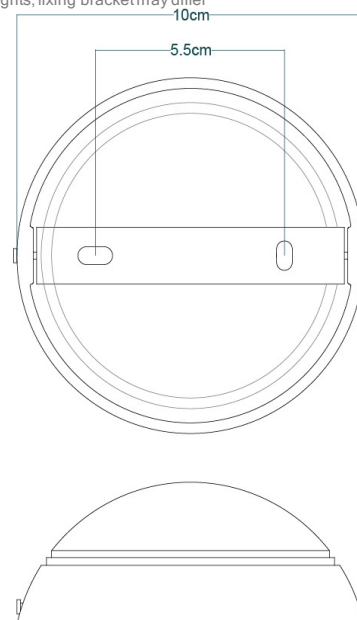

Fixing Bracket MLWB01 | Antique Brass

*For UL wired lights, fixing bracket may differ

Product Notes:

1) Lamps not included with light fixture. 2) All products are individually hand crafted, therefore may differ slightly within manufacturing tolerances. 3) Please refer to: <http://www.mullanlighting.com/terms> for full list of Terms & Conditions. 4) Cable/Chain can be shortened during installation. 5) Longer Cable/Chain available on request. 6) Additional colour finishes available on request. 7.) Dimensions do not include lamps. 8.) Products wired to UL standards will operate at 110/120v with the appropriate lampholders.