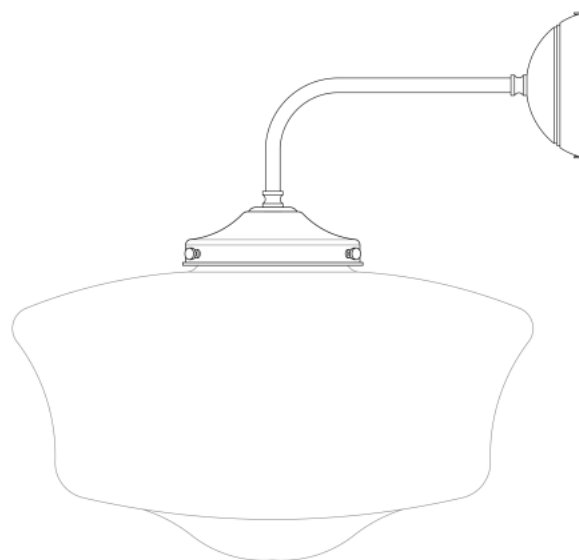

SCHOOLHOUSE Wall Light

MLWL374ANTBRS Antique Brass

MATERIAL	Brass Glass
HEIGHT	35cm 13.78"
WIDTH DIAMETER	38cm 14.96"
LENGTH PROJECTION	40cm 15.75"
WEIGHT	2.19KG 4.83lbs
LAMPHOLDER	E27 or E26
MAX WATTAGE	60W x 1
VOLTAGE	220/240v or 110/120v
IP RATING	20
CLASS PROTECTION	I
SHADE	GL041A
FLEX BAR CHAIN LENGT	n/a
CABLE TYPE	MLCA047 2 Core Round Brown Braid PVC

Fixing Bracket MLWB01 | Antique Brass

*For UL wired lights, fixing bracket may differ

Product Notes:

1) Lamps not included with light fixture. 2) All products are individually hand crafted, therefore may differ slightly within manufacturing tolerances. 3) Please refer to: <http://www.mullanlighting.com/terms> for full list of Terms & Conditions. 4) Cable/Chain can be shortened during installation. 5) Longer Cable/Chain available on request. 6) Additional colour finishes available on request. 7.) Dimensions do not include lamps. 8.) Products wired to UL standards will operate at 110/120v with the appropriate lampholders.

SCHOOLHOUSE Wall Light

MLWL374ANTSLV Antique Silver

MATERIAL	Brass Glass
HEIGHT	35cm 13.78"
WIDTH DIAMETER	38cm 14.96"
LENGTH PROJECTION	40cm 15.75"
WEIGHT	2.19KG 4.83lbs
LAMPHOLDER	E27 or E26
MAX WATTAGE	60W x 1
VOLTAGE	220/240v or 110/120v
IP RATING	20
CLASS PROTECTION	I
SHADE	GL041A
FLEX BAR CHAIN LENGT	n/a
CABLE TYPE	MLCA028 2 Core Round Black Braid PVC

SCHOOLHOUSE Wall Light

MLWL374POLBRS Polished Brass

MATERIAL	Brass Glass
HEIGHT	35cm 13.78"
WIDTH DIAMETER	38cm 14.96"
LENGTH PROJECTION	40cm 15.75"
WEIGHT	2.19KG 4.83lbs
LAMPHOLDER	E27 or E26
MAX WATTAGE	60W x 1
VOLTAGE	220/240v or 110/120v
IP RATING	20
CLASS PROTECTION	I
SHADE	GL041A
FLEX BAR CHAIN LENGT	n/a
CABLE TYPE	MLCA001 2 Core Twist Black Braid PVC