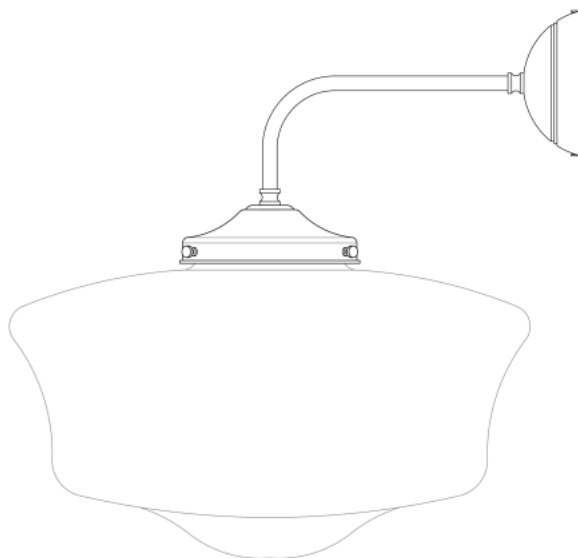

SCHOOLHOUSE Wall Light

MLWL374ANTBRS Antique Brass

MATERIAL	Brass Glass
HEIGHT	35cm 13.78"
WIDTH DIAMETER	38cm 14.96"
LENGTH PROJECTION	40cm 15.75"
WEIGHT	2.19KG 4.83lbs
LAMPHOLDER	E27 or E26
MAX WATTAGE	60W x 1
VOLTAGE	220/240v or 110/120v
IP RATING	20
CLASS PROTECTION	I
SHADE	GL041A
FLEX BAR CHAIN LENGT	n/a
CABLE TYPE	MLCA047 2 Core Round Brown Braid PVC

SCHOOLHOUSE Wall Light

MLWL374ANTSLV Antique Silver

MATERIAL	Brass Glass
HEIGHT	35cm 13.78"
WIDTH DIAMETER	38cm 14.96"
LENGTH PROJECTION	40cm 15.75"
WEIGHT	2.19KG 4.83lbs
LAMPHOLDER	E27 or E26
MAX WATTAGE	60W x 1
VOLTAGE	220/240v or 110/120v
IP RATING	20
CLASS PROTECTION	I
SHADE	GL041A
FLEX BAR CHAIN LENGT	n/a
CABLE TYPE	MLCA028 2 Core Round Black Braid PVC

Fixing Bracket MLWB01 | Antique Silver

*For UL wired lights, fixing bracket may differ

Product Notes:

1) Lamps not included with light fixture. 2) All products are individually hand crafted, therefore may differ slightly within manufacturing tolerances. 3) Please refer to: <http://www.mullanlighting.com/terms> for full list of Terms & Conditions. 4) Cable/Chain can be shortened during installation. 5) Longer Cable/Chain available on request. 6) Additional colour finishes available on request. 7.) Dimensions do not include lamps. 8.) Products wired to UL standards will operate at 110/120v with the appropriate lampholders.

SCHOOLHOUSE Wall Light

MLWL374POLBRS Polished Brass

MATERIAL	Brass Glass
HEIGHT	35cm 13.78"
WIDTH DIAMETER	38cm 14.96"
LENGTH PROJECTION	40cm 15.75"
WEIGHT	2.19KG 4.83lbs
LAMPHOLDER	E27 or E26
MAX WATTAGE	60W x 1
VOLTAGE	220/240v or 110/120v
IP RATING	20
CLASS PROTECTION	I
SHADE	GL041A
FLEX BAR CHAIN LENGT	n/a
CABLE TYPE	MLCA001 2 Core Twist Black Braid PVC