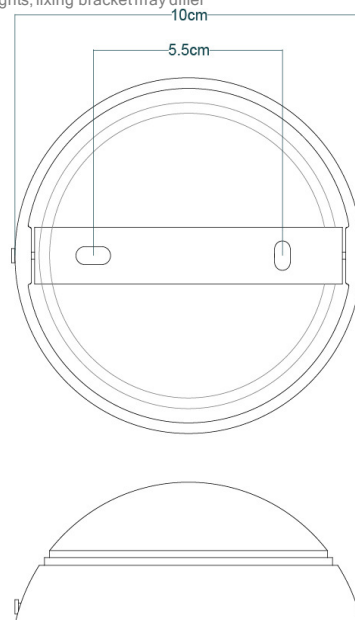

Fixing Bracket MLWB01 | Polished Brass

*For UL wired lights, fixing bracket may differ

Product Notes:

1) Lamps not included with light fixture. 2) All products are individually hand crafted, therefore may differ slightly within manufacturing tolerances. 3) Please refer to: <http://www.mullanlighting.com/terms> for full list of Terms & Conditions. 4) Cable/Chain can be shortened during installation. 5) Longer Cable/Chain available on request. 6) Additional colour finishes available on request. 7.) Dimensions do not include lamps. 8.) Products wired to UL standards will operate at 110/120v with the appropriate lampholders.