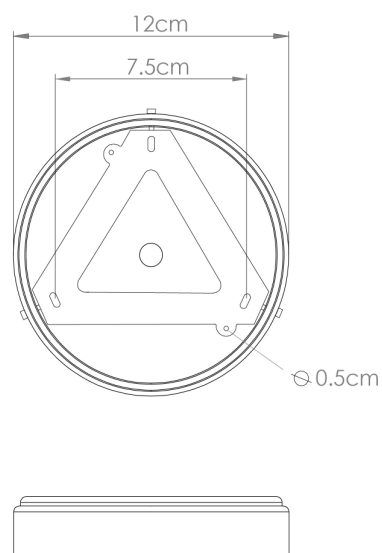

MATERIAL	Brass
HEIGHT	72cm | 28.35"
WIDTH | DIAMETER	20cm | 7.87"
LENGTH | PROJECTION	22cm | 8.66"
WEIGHT	0.78KG | 1.72lbs
LAMPHOLDER	E27 or E26
MAX WATTAGE	40W x 1
VOLTAGE	220/240v or 110/120v
IP RATING	20
CLASS PROTECTION	I
SHADE	MLFS004
FLEX | BAR | CHAIN LENGT	n/a
CABLE TYPE	-

Fixing Bracket MLWB17 | Polished Brass

*For UL wired lights, fixing bracket may differ