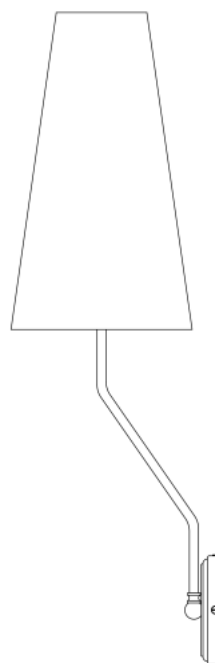

RHYL Wall Light

MLWL327ANTBRS Antique Brass

MATERIAL	Brass
HEIGHT	72cm 28.35"
WIDTH DIAMETER	20cm 7.87"
LENGTH PROJECTION	22cm 8.66"
WEIGHT	0.78KG 1.72lbs
LAMPHOLDER	E27 or E26
MAX WATTAGE	40W x 1
VOLTAGE	220/240v or 110/120v
IP RATING	20
CLASS PROTECTION	I
SHADE	MLFS004
FLEX BAR CHAIN LENGT	n/a
CABLE TYPE	-

Fixing Bracket MLWB17 | Antique Brass

*For UL wired lights, fixing bracket may differ

Product Notes:

1) Lamps not included with light fixture. 2) All products are individually hand crafted, therefore may differ slightly within manufacturing tolerances. 3) Please refer to: <http://www.mullanlighting.com/terms> for full list of Terms & Conditions. 4) Cable/Chain can be shortened during installation. 5) Longer Cable/Chain available on request. 6) Additional colour finishes available on request. 7.) Dimensions do not include lamps. 8.) Products wired to UL standards will operate at 110/120v with the appropriate lampholders.

RHYL Wall Light

MLWL327ANTSLV Antique Silver

MATERIAL	Brass
HEIGHT	72cm 28.35"
WIDTH DIAMETER	20cm 7.87"
LENGTH PROJECTION	22cm 8.66"
WEIGHT	0.78KG 1.72lbs
LAMPHOLDER	E27 or E26
MAX WATTAGE	40W x 1
VOLTAGE	220/240v or 110/120v
IP RATING	20
CLASS PROTECTION	I
SHADE	MLFS004
FLEX BAR CHAIN LENGT	n/a
CABLE TYPE	-

MATERIAL	Brass
HEIGHT	72cm 28.35"
WIDTH DIAMETER	20cm 7.87"
LENGTH PROJECTION	22cm 8.66"
WEIGHT	0.78KG 1.72lbs
LAMPHOLDER	E27 or E26
MAX WATTAGE	40W x 1
VOLTAGE	220/240v or 110/120v
IP RATING	20
CLASS PROTECTION	I
SHADE	MLFS004
FLEX BAR CHAIN LENGT	n/a
CABLE TYPE	-