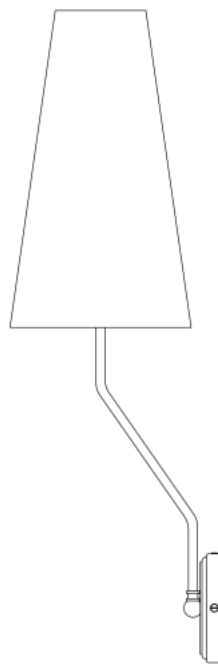

RHYL Wall Light

MLWL327PCWTE White