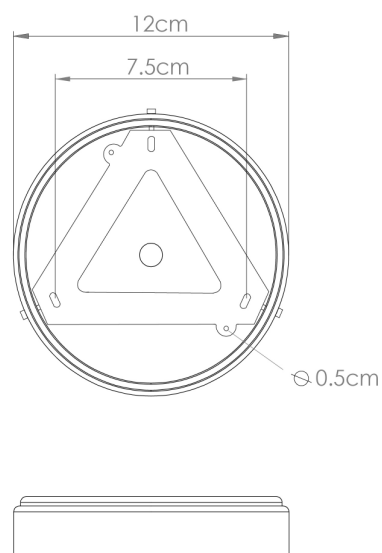

MATERIAL	Brass
HEIGHT	72cm | 28.35"
WIDTH | DIAMETER	20cm | 7.87"
LENGTH | PROJECTION	22cm | 8.66"
WEIGHT	0.78KG | 1.72lbs
LAMPHOLDER	E27 or E26
MAX WATTAGE	40W x 1
VOLTAGE	220/240v or 110/120v
IP RATING	20
CLASS PROTECTION	I
SHADE	MLFS004
FLEX | BAR | CHAIN LENGT	n/a
CABLE TYPE	-

Fixing Bracket MLWB17 | Antique Silver

*For UL wired lights, fixing bracket may differ