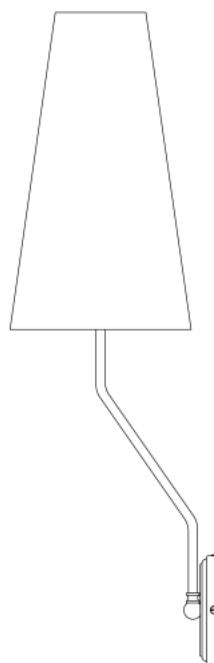

RHYL Wall Light

MLWL327ANTSLV Antique Silver

MATERIAL	Brass
HEIGHT	72cm 28.35"
WIDTH DIAMETER	20cm 7.87"
LENGTH PROJECTION	22cm 8.66"
WEIGHT	0.78KG 1.72lbs
LAMPHOLDER	E27 or E26
MAX WATTAGE	40W x 1
VOLTAGE	220/240v or 110/120v
IP RATING	20
CLASS PROTECTION	I
SHADE	MLFS004
FLEX BAR CHAIN LENGT	n/a
CABLE TYPE	-

RHYL Wall Light

MLWL327PCWTE White

MATERIAL	Brass
HEIGHT	72cm 28.35"
WIDTH DIAMETER	20cm 7.87"
LENGTH PROJECTION	22cm 8.66"
WEIGHT	0.78KG 1.72lbs
LAMPHOLDER	E27 or E26
MAX WATTAGE	40W x 1
VOLTAGE	220/240v or 110/120v
IP RATING	20
CLASS PROTECTION	I
SHADE	MLFS004
FLEX BAR CHAIN LENGT	n/a
CABLE TYPE	-

Fixing Bracket MLWB17 | White

*For UL wired lights, fixing bracket may differ

Product Notes:

1) Lamps not included with light fixture. 2) All products are individually hand crafted, therefore may differ slightly within manufacturing tolerances. 3) Please refer to: <http://www.mullanlighting.com/terms> for full list of Terms & Conditions. 4) Cable/Chain can be shortened during installation. 5) Longer Cable/Chain available on request. 6) Additional colour finishes available on request. 7.) Dimensions do not include lamps. 8.) Products wired to UL standards will operate at 110/120v with the appropriate lampholders.

RHYL Wall Light

MLWL327POLBRS Polished Brass

MATERIAL	Brass
HEIGHT	72cm 28.35"
WIDTH DIAMETER	20cm 7.87"
LENGTH PROJECTION	22cm 8.66"
WEIGHT	0.78KG 1.72lbs
LAMPHOLDER	E27 or E26
MAX WATTAGE	40W x 1
VOLTAGE	220/240v or 110/120v
IP RATING	20
CLASS PROTECTION	I
SHADE	MLFS004
FLEX BAR CHAIN LENGT	n/a
CABLE TYPE	-