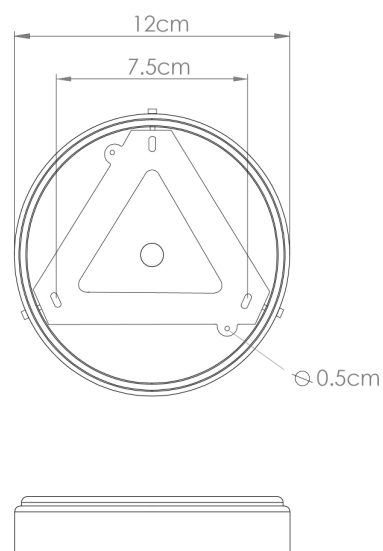

MATERIAL	Brass
HEIGHT	72cm | 28.35"
WIDTH | DIAMETER	20cm | 7.87"
LENGTH | PROJECTION	22cm | 8.66"
WEIGHT	0.78KG | 1.72lbs
LAMPHOLDER	E27 or E26
MAX WATTAGE	40W x 1
VOLTAGE	220/240v or 110/120v
IP RATING	20
CLASS PROTECTION	I
SHADE	MLFS004
FLEX | BAR | CHAIN LENGT	n/a
CABLE TYPE	-

Fixing Bracket MLWB17 | Matt Black

*For UL wired lights, fixing bracket may differ