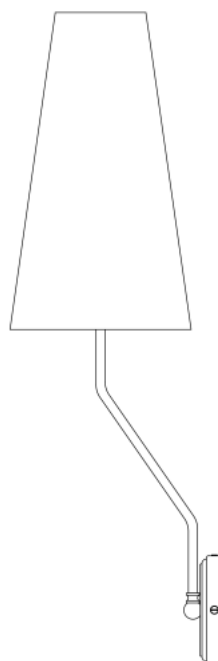

RHYL Wall Light

MLWL327ANTBRS Antique Brass

MATERIAL	Brass
HEIGHT	72cm 28.35"
WIDTH DIAMETER	20cm 7.87"
LENGTH PROJECTION	22cm 8.66"
WEIGHT	0.78KG 1.72lbs
LAMPHOLDER	E27 or E26
MAX WATTAGE	40W x 1
VOLTAGE	220/240v or 110/120v
IP RATING	20
CLASS PROTECTION	I
SHADE	MLFS004
FLEX BAR CHAIN LENGT	n/a
CABLE TYPE	-

Fixing Bracket MLWB17 | Antique Brass

*For UL wired lights, fixing bracket may differ

Product Notes:

1) Lamps not included with light fixture. 2) All products are individually hand crafted, therefore may differ slightly within manufacturing tolerances. 3) Please refer to: <http://www.mullanlighting.com/terms> for full list of Terms & Conditions. 4) Cable/Chain can be shortened during installation. 5) Longer Cable/Chain available on request. 6) Additional colour finishes available on request. 7.) Dimensions do not include lamps. 8.) Products wired to UL standards will operate at 110/120v with the appropriate lampholders.

RHYL Wall Light

MLWL327ANTSLV Antique Silver

MATERIAL	Brass
HEIGHT	72cm 28.35"
WIDTH DIAMETER	20cm 7.87"
LENGTH PROJECTION	22cm 8.66"
WEIGHT	0.78KG 1.72lbs
LAMPHOLDER	E27 or E26
MAX WATTAGE	40W x 1
VOLTAGE	220/240v or 110/120v
IP RATING	20
CLASS PROTECTION	I
SHADE	MLFS004
FLEX BAR CHAIN LENGT	n/a
CABLE TYPE	-

MATERIAL	Brass
HEIGHT	72cm 28.35"
WIDTH DIAMETER	20cm 7.87"
LENGTH PROJECTION	22cm 8.66"
WEIGHT	0.78KG 1.72lbs
LAMPHOLDER	E27 or E26
MAX WATTAGE	40W x 1
VOLTAGE	220/240v or 110/120v
IP RATING	20
CLASS PROTECTION	I
SHADE	MLFS004
FLEX BAR CHAIN LENGT	n/a
CABLE TYPE	-