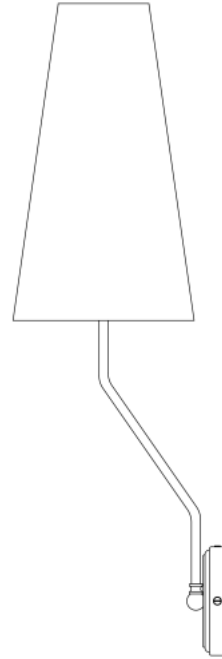

RHYL Wall Light

MLWL327ANTSLV Antique Silver

MATERIAL	Brass
HEIGHT	72cm 28.35"
WIDTH DIAMETER	20cm 7.87"
LENGTH PROJECTION	22cm 8.66"
WEIGHT	0.78KG 1.72lbs
LAMPHOLDER	E27 or E26
MAX WATTAGE	40W x 1
VOLTAGE	220/240v or 110/120v
IP RATING	20
CLASS PROTECTION	I
SHADE	MLFS004
FLEX BAR CHAIN LENGT	n/a
CABLE TYPE	-

RHYL Wall Light

MLWL327POLBRS Polished Brass

MATERIAL	Brass
HEIGHT	72cm 28.35"
WIDTH DIAMETER	20cm 7.87"
LENGTH PROJECTION	22cm 8.66"
WEIGHT	0.78KG 1.72lbs
LAMPHOLDER	E27 or E26
MAX WATTAGE	40W x 1
VOLTAGE	220/240v or 110/120v
IP RATING	20
CLASS PROTECTION	I
SHADE	MLFS004
FLEX BAR CHAIN LENGT	n/a
CABLE TYPE	-

Fixing Bracket MLWB17 | Polished Brass

*For UL wired lights, fixing bracket may differ

Product Notes:

1) Lamps not included with light fixture. 2) All products are individually hand crafted, therefore may differ slightly within manufacturing tolerances. 3) Please refer to: <http://www.mullanlighting.com/terms> for full list of Terms & Conditions. 4) Cable/Chain can be shortened during installation. 5) Longer Cable/Chain available on request. 6) Additional colour finishes available on request. 7.) Dimensions do not include lamps. 8.) Products wired to UL standards will operate at 110/120v with the appropriate lampholders.

RHYL Wall Light

MLWL327SATBRS Satin Brass

MATERIAL	Brass
HEIGHT	72cm 28.35"
WIDTH DIAMETER	20cm 7.87"
LENGTH PROJECTION	22cm 8.66"
WEIGHT	0.78KG 1.72lbs
LAMPHOLDER	E27 or E26
MAX WATTAGE	40W x 1
VOLTAGE	220/240v or 110/120v
IP RATING	20
CLASS PROTECTION	I
SHADE	MLFS004
FLEX BAR CHAIN LENGT	n/a
CABLE TYPE	-