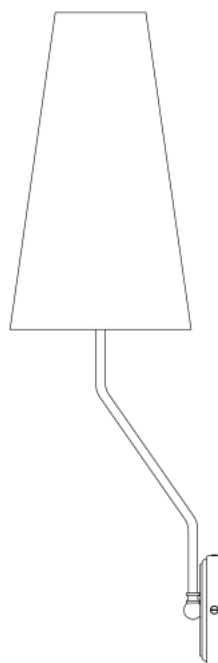

MATERIAL	Brass
HEIGHT	72cm | 28.35"
WIDTH | DIAMETER	20cm | 7.87"
LENGTH | PROJECTION	22cm | 8.66"
WEIGHT	0.78KG | 1.72lbs
LAMPHOLDER	E27 or E26
MAX WATTAGE	40W x 1
VOLTAGE	220/240v or 110/120v
IP RATING	20
CLASS PROTECTION	I
SHADE	MLFS004
FLEX | BAR | CHAIN LENGT	n/a
CABLE TYPE	-

Fixing Bracket MLWB17 | Black

*For UL wired lights, fixing bracket may differ

Product Notes:

1) Lamps not included with light fixture. 2) All products are individually hand crafted, therefore may differ slightly within manufacturing tolerances. 3) Please refer to: <http://www.mullanlighting.com/terms> for full list of Terms & Conditions. 4) Cable/Chain can be shortened during installation. 5) Longer Cable/Chain available on request. 6) Additional colour finishes available on request. 7.) Dimensions do not include lamps. 8.) Products wired to UL standards will operate at 110/120v with the appropriate lampholders.