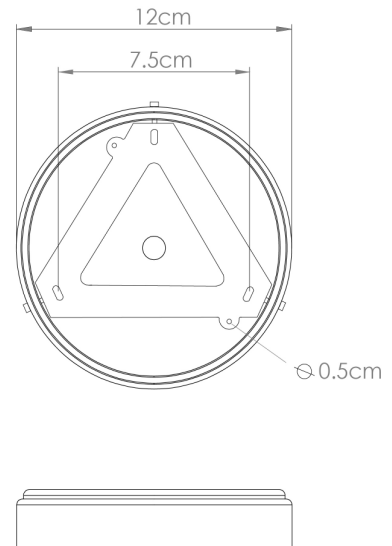

MATERIAL	Brass
HEIGHT	72cm | 28.35"
WIDTH | DIAMETER	20cm | 7.87"
LENGTH | PROJECTION	22cm | 8.66"
WEIGHT	0.78KG | 1.72lbs
LAMPHOLDER	E27 or E26
MAX WATTAGE	40W x 1
VOLTAGE	220/240v or 110/120v
IP RATING	20
CLASS PROTECTION	I
SHADE	MLFS004
FLEX | BAR | CHAIN LENGT	n/a
CABLE TYPE	-

Fixing Bracket MLWB17 | Satin Brass

*For UL wired lights, fixing bracket may differ