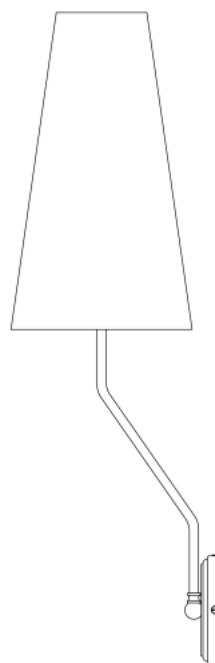

RHYL Wall Light

MLWL327PCMBK Matt Black