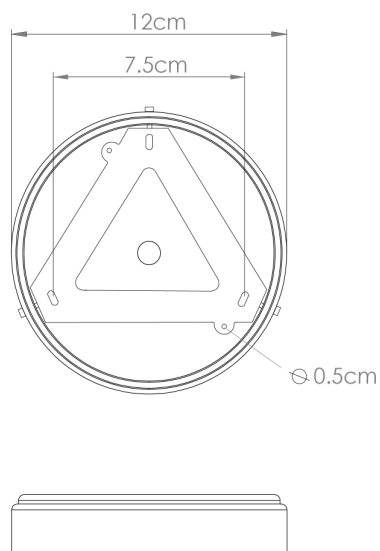

MATERIAL	Brass
HEIGHT	72cm | 28.35"
WIDTH | DIAMETER	20cm | 7.87"
LENGTH | PROJECTION	22cm | 8.66"
WEIGHT	0.78KG | 1.72lbs
LAMPHOLDER	E27 or E26
MAX WATTAGE	40W x 1
VOLTAGE	220/240v or 110/120v
IP RATING	20
CLASS PROTECTION	I
SHADE	MLFS004
FLEX | BAR | CHAIN LENGT	n/a
CABLE TYPE	-

Fixing Bracket MLWB17 | Black

*For UL wired lights, fixing bracket may differ