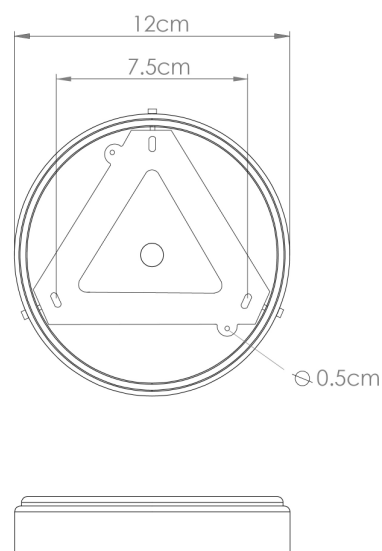

MATERIAL	Brass
HEIGHT	72cm | 28.35"
WIDTH | DIAMETER	20cm | 7.87"
LENGTH | PROJECTION	22cm | 8.66"
WEIGHT	0.78KG | 1.72lbs
LAMPHOLDER	E27 or E26
MAX WATTAGE	40W x 1
VOLTAGE	220/240v or 110/120v
IP RATING	20
CLASS PROTECTION	I
SHADE	MLFS004
FLEX | BAR | CHAIN LENGT	n/a
CABLE TYPE	-

Fixing Bracket MLWB17 | Antique Brass

*For UL wired lights, fixing bracket may differ