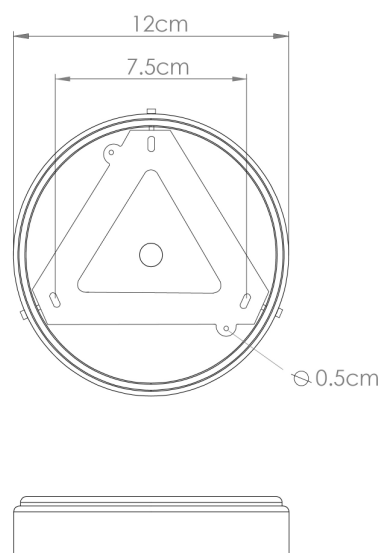

MATERIAL	Brass
HEIGHT	72cm | 28.35"
WIDTH | DIAMETER	20cm | 7.87"
LENGTH | PROJECTION	22cm | 8.66"
WEIGHT	0.78KG | 1.72lbs
LAMPHOLDER	E27 or E26
MAX WATTAGE	40W x 1
VOLTAGE	220/240v or 110/120v
IP RATING	20
CLASS PROTECTION	I
SHADE	MLFS004
FLEX | BAR | CHAIN LENGT	n/a
CABLE TYPE	-

Fixing Bracket MLWB17 | White

*For UL wired lights, fixing bracket may differ