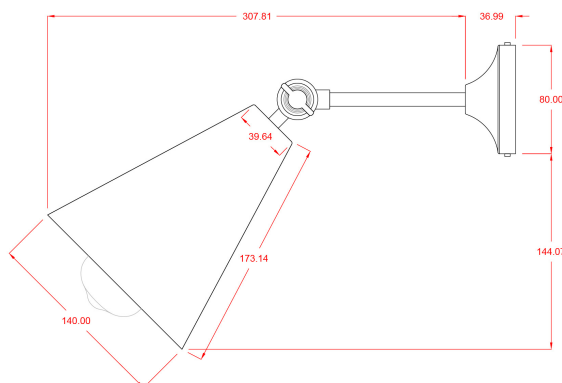

MOYA Wall Light

MLWL237ANTBRS Antique Brass