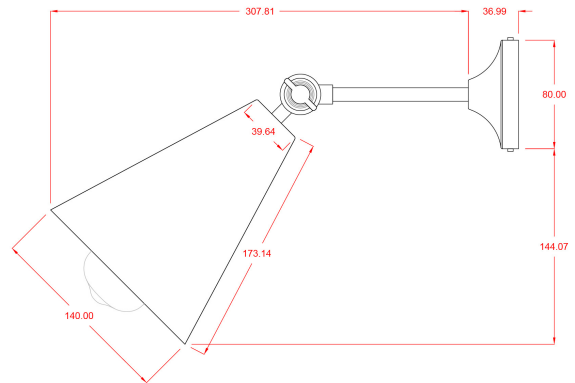

MOYA Wall Light

MLWL237ANTBRS Antique Brass

MATERIAL	Brass
HEIGHT	14-22.5cm 5.51-8.86"
WIDTH DIAMETER	14cm 5.51"
LENGTH PROJECTION	22.5-33.5cm 8.86-13.19"
WEIGHT	0.65KG 1.43lbs
LAMPHOLDER	E27 x 1
MAX WATTAGE	40W x 1
VOLTAGE	220/240v
IP RATING	20
CLASS PROTECTION	I
SHADE	-
FLEX BAR CHAIN LENGT	n/a
CABLE TYPE	-

Fixing Bracket MLWB03 | Antique Brass

Product Notes:

1) Lamps not included with light fixture. 2) All products are individually hand crafted, therefore may differ slightly within manufacturing tolerances. 3) Please refer to: <http://www.mullanlighting.com/terms> for full list of Terms & Conditions. 4) Cable/Chain can be shortened during installation. 5) Longer Cable/Chain available on request. 6) Additional colour finishes available on request. 7.) Dimensions do not include lamps. 8.) Products wired to UL standards will operate at 110/120v with the appropriate lampholders.

MOYA Wall Light

MLWL237ANTSLV Antique Silver

MATERIAL	Brass
HEIGHT	14-22.5cm 5.51-8.86"
WIDTH DIAMETER	14cm 5.51"
LENGTH PROJECTION	22.5-33.5cm 8.86-13.19"
WEIGHT	0.65KG 1.43lbs
LAMPHOLDER	E27 x 1
MAX WATTAGE	40W x 1
VOLTAGE	220/240v
IP RATING	20
CLASS PROTECTION	I
SHADE	-
FLEX BAR CHAIN LENGT	n/a
CABLE TYPE	-

MOYA Wall Light

MLWL237POLBRS Polished Brass

MATERIAL	Brass
HEIGHT	14-22.5cm 5.51-8.86"
WIDTH DIAMETER	14cm 5.51"
LENGTH PROJECTION	22.5-33.5cm 8.86-13.19"
WEIGHT	0.65KG 1.43lbs
LAMPHOLDER	E27 x 1
MAX WATTAGE	40W x 1
VOLTAGE	220/240v
IP RATING	20
CLASS PROTECTION	I
SHADE	-
FLEX BAR CHAIN LENGT	n/a
CABLE TYPE	-