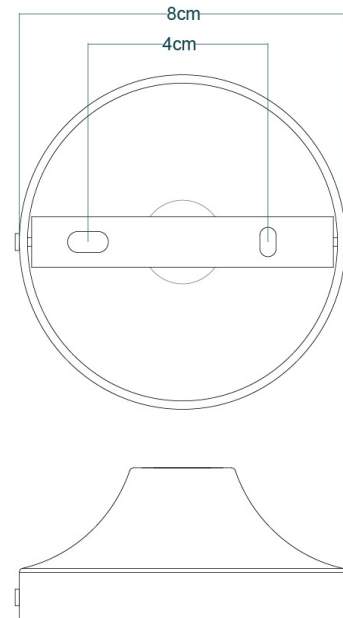

MATERIAL	Brass
HEIGHT	14-22.5cm | 5.51-8.86"
WIDTH | DIAMETER	14cm | 5.51"
LENGTH | PROJECTION	22.5-33.5cm | 8.86-13.19"
WEIGHT	0.65KG | 1.43lbs
LAMPHOLDER	E27 x 1
MAX WATTAGE	40W x 1
VOLTAGE	220/240v
IP RATING	20
CLASS PROTECTION	I
SHADE	-
FLEX | BAR | CHAIN LENGT	n/a
CABLE TYPE	-

Fixing Bracket MLWB03 | Antique Silver