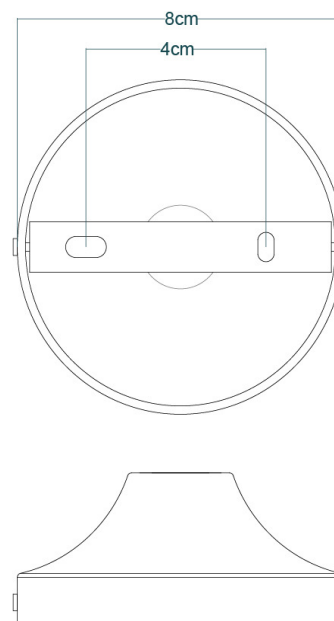

MATERIAL	Brass
HEIGHT	14-22.5cm | 5.51-8.86"
WIDTH | DIAMETER	14cm | 5.51"
LENGTH | PROJECTION	22.5-33.5cm | 8.86-13.19"
WEIGHT	0.65KG | 1.43lbs
LAMPHOLDER	E27 x 1
MAX WATTAGE	40W x 1
VOLTAGE	220/240v
IP RATING	20
CLASS PROTECTION	I
SHADE	-
FLEX | BAR | CHAIN LENGT	n/a
CABLE TYPE	-

Fixing Bracket MLWB03 | Satin Brass