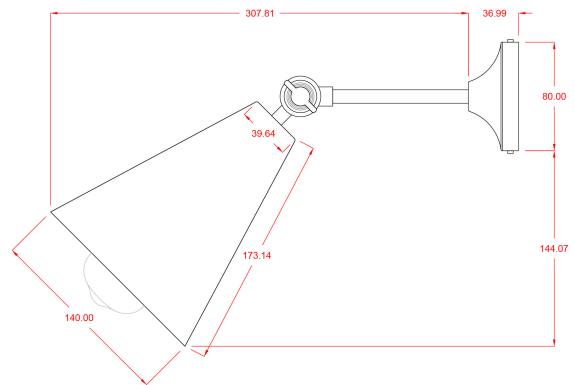

MOYA Wall Light

MLWL237ANTBRS Antique Brass

MATERIAL	Brass
HEIGHT	14-22.5cm 5.51-8.86"
WIDTH DIAMETER	14cm 5.51"
LENGTH PROJECTION	22.5-33.5cm 8.86-13.19"
WEIGHT	0.65KG 1.43lbs
LAMPHOLDER	E27 x 1
MAX WATTAGE	40W x 1
VOLTAGE	220/240v
IP RATING	20
CLASS PROTECTION	I
SHADE	-
FLEX BAR CHAIN LENGT	n/a
CABLE TYPE	-

MOYA Wall Light

MLWL237ANTSLV Antique Silver

MATERIAL	Brass
HEIGHT	14-22.5cm 5.51-8.86"
WIDTH DIAMETER	14cm 5.51"
LENGTH PROJECTION	22.5-33.5cm 8.86-13.19"
WEIGHT	0.65KG 1.43lbs
LAMPHOLDER	E27 x 1
MAX WATTAGE	40W x 1
VOLTAGE	220/240v
IP RATING	20
CLASS PROTECTION	I
SHADE	-
FLEX BAR CHAIN LENGT	n/a
CABLE TYPE	-

Fixing Bracket MLWB03 | Antique Silver

Product Notes:

1) Lamps not included with light fixture. 2) All products are individually hand crafted, therefore may differ slightly within manufacturing tolerances. 3) Please refer to: <http://www.mullanlighting.com/terms> for full list of Terms & Conditions. 4) Cable/Chain can be shortened during installation. 5) Longer Cable/Chain available on request. 6) Additional colour finishes available on request. 7.) Dimensions do not include lamps. 8.) Products wired to UL standards will operate at 110/120v with the appropriate lampholders.

MOYA Wall Light

MLWL237POLBRS Polished Brass

MATERIAL	Brass
HEIGHT	14-22.5cm 5.51-8.86"
WIDTH DIAMETER	14cm 5.51"
LENGTH PROJECTION	22.5-33.5cm 8.86-13.19"
WEIGHT	0.65KG 1.43lbs
LAMPHOLDER	E27 x 1
MAX WATTAGE	40W x 1
VOLTAGE	220/240v
IP RATING	20
CLASS PROTECTION	I
SHADE	-
FLEX BAR CHAIN LENGT	n/a
CABLE TYPE	-