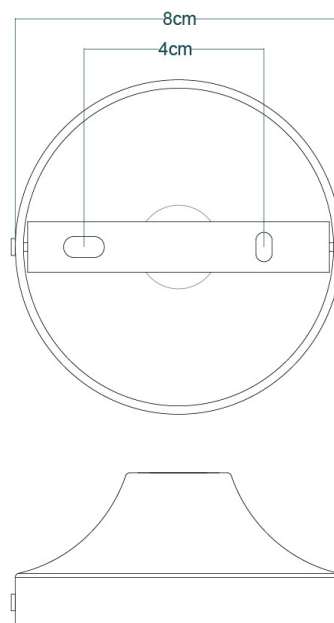

MATERIAL	Brass
HEIGHT	14-22.5cm | 5.51-8.86"
WIDTH | DIAMETER	14cm | 5.51"
LENGTH | PROJECTION	22.5-33.5cm | 8.86-13.19"
WEIGHT	0.65KG | 1.43lbs
LAMPHOLDER	E27 x 1
MAX WATTAGE	40W x 1
VOLTAGE	220/240v
IP RATING	20
CLASS PROTECTION	I
SHADE	-
FLEX | BAR | CHAIN LENGT	n/a
CABLE TYPE	-

Fixing Bracket MLWB03 | Antique Brass