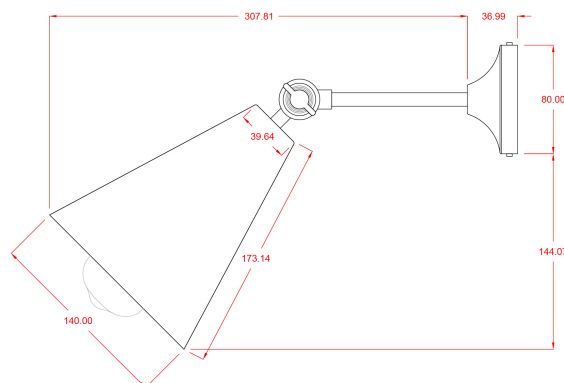

MOYA Wall Light

MLWL237ANTSLV Antique Silver

MATERIAL	Brass
HEIGHT	14-22.5cm 5.51-8.86"
WIDTH DIAMETER	14cm 5.51"
LENGTH PROJECTION	22.5-33.5cm 8.86-13.19"
WEIGHT	0.65KG 1.43lbs
LAMPHOLDER	E27 x 1
MAX WATTAGE	40W x 1
VOLTAGE	220/240v
IP RATING	20
CLASS PROTECTION	I
SHADE	-
FLEX BAR CHAIN LENGT	n/a
CABLE TYPE	-

MOYA Wall Light

MLWL237POLBRS Polished Brass

MATERIAL	Brass
HEIGHT	14-22.5cm 5.51-8.86"
WIDTH DIAMETER	14cm 5.51"
LENGTH PROJECTION	22.5-33.5cm 8.86-13.19"
WEIGHT	0.65KG 1.43lbs
LAMPHOLDER	E27 x 1
MAX WATTAGE	40W x 1
VOLTAGE	220/240v
IP RATING	20
CLASS PROTECTION	I
SHADE	-
FLEX BAR CHAIN LENGT	n/a
CABLE TYPE	-

Fixing Bracket MLWB03 | Polished Brass

Product Notes:

1) Lamps not included with light fixture. 2) All products are individually hand crafted, therefore may differ slightly within manufacturing tolerances. 3) Please refer to: <http://www.mullanlighting.com/terms> for full list of Terms & Conditions. 4) Cable/Chain can be shortened during installation. 5) Longer Cable/Chain available on request. 6) Additional colour finishes available on request. 7.) Dimensions do not include lamps. 8.) Products wired to UL standards will operate at 110/120v with the appropriate lampholders.

MOYA Wall Light

MLWL237SATBRS Satin Brass

MATERIAL	Brass
HEIGHT	14-22.5cm 5.51-8.86"
WIDTH DIAMETER	14cm 5.51"
LENGTH PROJECTION	22.5-33.5cm 8.86-13.19"
WEIGHT	0.65KG 1.43lbs
LAMPHOLDER	E27 x 1
MAX WATTAGE	40W x 1
VOLTAGE	220/240v
IP RATING	20
CLASS PROTECTION	I
SHADE	-
FLEX BAR CHAIN LENGT	n/a
CABLE TYPE	-