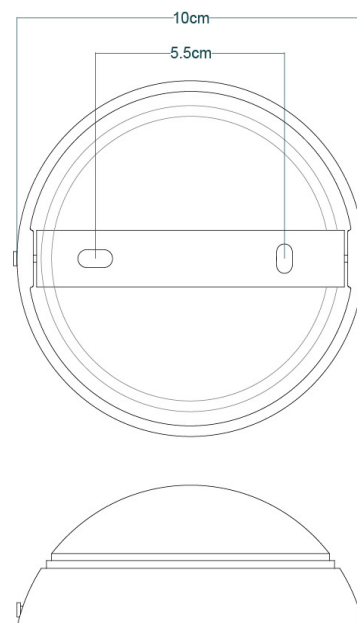

# CAIRO Wall Light

MLWL231PCMBK Matt Black

MATERIAL	Brass
HEIGHT	33cm   12.99"
WIDTH   DIAMETER	14cm   5.51"
LENGTH   PROJECTION	23cm   9.06"
WEIGHT	1KG   2.2lbs
LAMPHOLDER	GU10 x 2
MAX WATTAGE	6.5W x 2
VOLTAGE	220/240v
IP RATING	20
CLASS PROTECTION	I
SHADE	-
FLEX   BAR   CHAIN LENGT	n/a
CABLE TYPE	-

Fixing Bracket MLWB01 | Polished Brass

Product Notes:

1) Lamps not included with light fixture. 2) All products are individually hand crafted, therefore may differ slightly within manufacturing tolerances. 3) Please refer to: <http://www.mullanlighting.com/terms> for full list of Terms & Conditions. 4) Cable/Chain can be shortened during installation. 5) Longer Cable/Chain available on request. 6) Additional colour finishes available on request. 7.) Dimensions do not include lamps. 8.) Products wired to UL standards will operate at 110/120v with the appropriate lampholders.

# CAIRO Wall Light

MLWL231PCWTE White

MATERIAL	Brass
HEIGHT	33cm   12.99"
WIDTH   DIAMETER	14cm   5.51"
LENGTH   PROJECTION	23cm   9.06"
WEIGHT	1KG   2.2lbs
LAMPHOLDER	GU10 x 2
MAX WATTAGE	6.5W x 2
VOLTAGE	220/240v
IP RATING	20
CLASS PROTECTION	I
SHADE	-
FLEX   BAR   CHAIN LENGT	n/a
CABLE TYPE	-