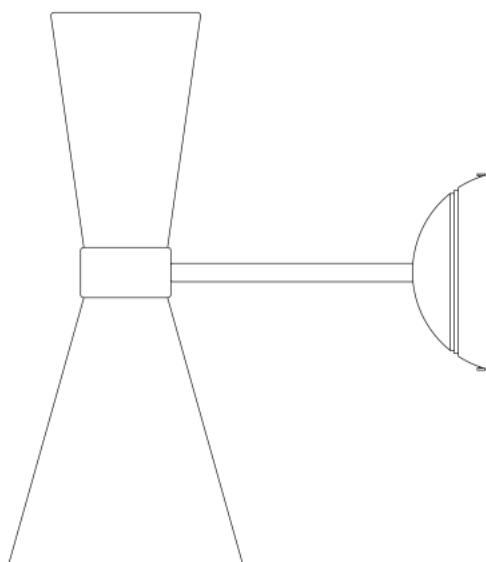

# CAIRO Wall Light

MLWL231PCMBK Matt Black

MATERIAL	Brass
HEIGHT	33cm   12.99"
WIDTH   DIAMETER	14cm   5.51"
LENGTH   PROJECTION	23cm   9.06"
WEIGHT	1KG   2.2lbs
LAMPHOLDER	GU10 x 2
MAX WATTAGE	6.5W x 2
VOLTAGE	220/240v
IP RATING	20
CLASS PROTECTION	I
SHADE	-
FLEX   BAR   CHAIN LENGT	n/a
CABLE TYPE	-

Fixing Bracket MLWB01 | Polished Brass

Product Notes:

1) Lamps not included with light fixture. 2) All products are individually hand crafted, therefore may differ slightly within manufacturing tolerances. 3) Please refer to: <http://www.mullanlighting.com/terms> for full list of Terms & Conditions. 4) Cable/Chain can be shortened during installation. 5) Longer Cable/Chain available on request. 6) Additional colour finishes available on request. 7.) Dimensions do not include lamps. 8.) Products wired to UL standards will operate at 110/120v with the appropriate lampholders.

# CAIRO Wall Light

MLWL231PCWTE White

MATERIAL	Brass
HEIGHT	33cm   12.99"
WIDTH   DIAMETER	14cm   5.51"
LENGTH   PROJECTION	23cm   9.06"
WEIGHT	1KG   2.2lbs
LAMPHOLDER	GU10 x 2
MAX WATTAGE	6.5W x 2
VOLTAGE	220/240v
IP RATING	20
CLASS PROTECTION	I
SHADE	-
FLEX   BAR   CHAIN LENGT	n/a
CABLE TYPE	-