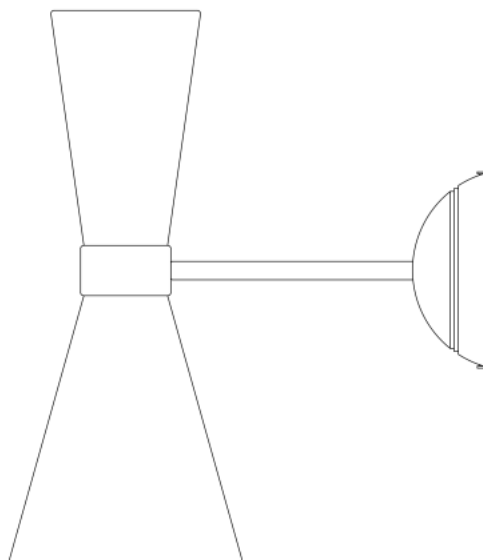

# CAIRO Wall Light

MLWL231PCMBK Matt Black

MATERIAL	Brass
HEIGHT	33cm   12.99"
WIDTH   DIAMETER	14cm   5.51"
LENGTH   PROJECTION	23cm   9.06"
WEIGHT	1KG   2.2lbs
LAMPHOLDER	GU10 x 2
MAX WATTAGE	6.5W x 2
VOLTAGE	220/240v
IP RATING	20
CLASS PROTECTION	I
SHADE	-
FLEX   BAR   CHAIN LENGT	n/a
CABLE TYPE	-

Fixing Bracket MLWB01 | Polished Brass

Product Notes:

1) Lamps not included with light fixture. 2) All products are individually hand crafted, therefore may differ slightly within manufacturing tolerances. 3) Please refer to: <http://www.mullanlighting.com/terms> for full list of Terms & Conditions. 4) Cable/Chain can be shortened during installation. 5) Longer Cable/Chain available on request. 6) Additional colour finishes available on request. 7.) Dimensions do not include lamps. 8.) Products wired to UL standards will operate at 110/120v with the appropriate lampholders.

# CAIRO Wall Light

MLWL231PCWTE White

MATERIAL	Brass
HEIGHT	33cm   12.99"
WIDTH   DIAMETER	14cm   5.51"
LENGTH   PROJECTION	23cm   9.06"
WEIGHT	1KG   2.2lbs
LAMPHOLDER	GU10 x 2
MAX WATTAGE	6.5W x 2
VOLTAGE	220/240v
IP RATING	20
CLASS PROTECTION	I
SHADE	-
FLEX   BAR   CHAIN LENGT	n/a
CABLE TYPE	-