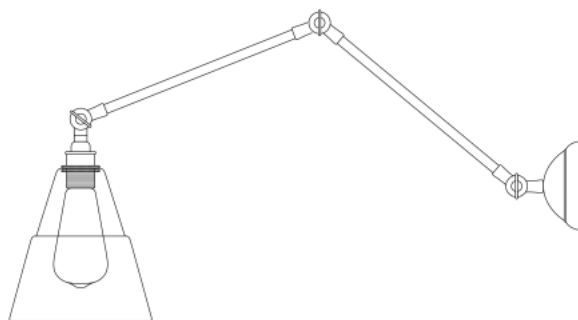

LYX Wall Light

MLWL222ANTBRS Antique Brass

MATERIAL	Brass Glass
HEIGHT	47cm 18.5"
WIDTH DIAMETER	18cm 7.09"
LENGTH PROJECTION	73cm 28.74"
WEIGHT	1.05KG 2.31lbs
LAMPHOLDER	E27 x 1
MAX WATTAGE	40W x 1
VOLTAGE	220/240v
IP RATING	20
CLASS PROTECTION	I
SHADE	GL146
FLEX BAR CHAIN LENGT	n/a
CABLE TYPE	-

Fixing Bracket MLWB01 | Antique Brass

Product Notes:

1) Lamps not included with light fixture. 2) All products are individually hand crafted, therefore may differ slightly within manufacturing tolerances. 3) Please refer to: <http://www.mullanlighting.com/terms> for full list of Terms & Conditions. 4) Cable/Chain can be shortened during installation. 5) Longer Cable/Chain available on request. 6) Additional colour finishes available on request. 7) Dimensions do not include lamps. 8) Products wired to UL standards will operate at 110/120v with the appropriate lampholders.

LYX Wall Light

MLWL222ANTSLV Antique Silver

MATERIAL	Brass Glass
HEIGHT	47cm 18.5"
WIDTH DIAMETER	18cm 7.09"
LENGTH PROJECTION	73cm 28.74"
WEIGHT	1.05KG 2.31lbs
LAMPHOLDER	E27 x 1
MAX WATTAGE	40W x 1
VOLTAGE	220/240v
IP RATING	20
CLASS PROTECTION	I
SHADE	GL146
FLEX BAR CHAIN LENGT	n/a
CABLE TYPE	-

LYX Wall Light

MLWL222POLBRS Polished Brass

MATERIAL	Brass Glass
HEIGHT	47cm 18.5"
WIDTH DIAMETER	18cm 7.09"
LENGTH PROJECTION	73cm 28.74"
WEIGHT	1.05KG 2.31lbs
LAMPHOLDER	E27 x 1
MAX WATTAGE	40W x 1
VOLTAGE	220/240v
IP RATING	20
CLASS PROTECTION	I
SHADE	GL146
FLEX BAR CHAIN LENGT	n/a
CABLE TYPE	-