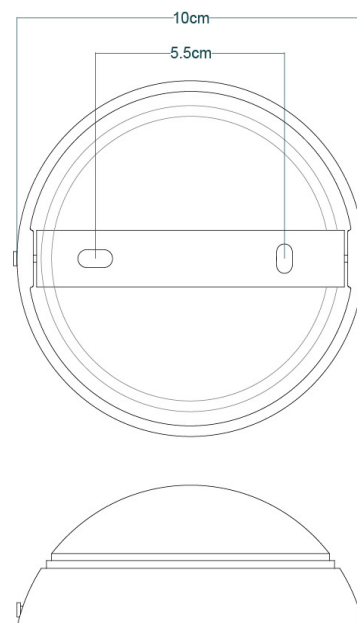

MATERIAL	Brass | Glass
HEIGHT	47cm | 18.5"
WIDTH | DIAMETER	18cm | 7.09"
LENGTH | PROJECTION	73cm | 28.74"
WEIGHT	1.05KG | 2.31lbs
LAMPHOLDER	E27 x 1
MAX WATTAGE	40W x 1
VOLTAGE	220/240v
IP RATING	20
CLASS PROTECTION	I
SHADE	GL146
FLEX | BAR | CHAIN LENGT	n/a
CABLE TYPE	-

Fixing Bracket MLWB01 | Antique Brass