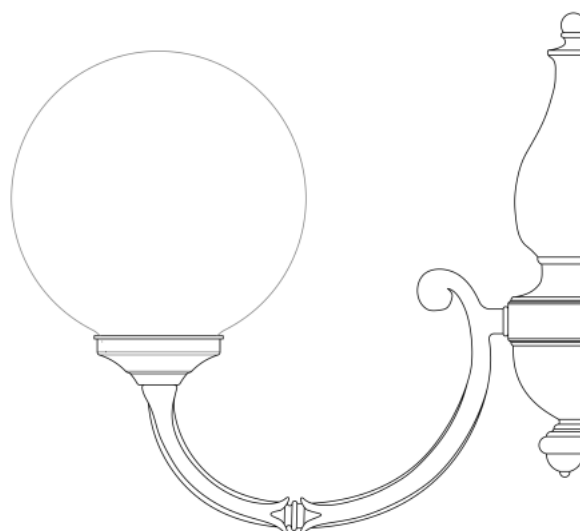

BEN Wall Light

MLWL034ANTSLV Antique Silver

MATERIAL	Brass Glass
HEIGHT	30cm 11.81"
WIDTH DIAMETER	14cm 5.51"
LENGTH PROJECTION	20cm 7.87"
WEIGHT	0.82KG 1.81lbs
LAMP HOLDER	G9
MAX WATTAGE	6.5W x 1
VOLTAGE	220/240v or 110/120v*
IP RATING	20
CLASS PROTECTION	I
SHADE CODE	GL044F
CABLE CHAIN BAR LENGT	n/a
CABLE TYPE	-

BEN Wall Light

MLWL034POLBRS Polished Brass

MATERIAL	Brass Glass
HEIGHT	30cm 11.81"
WIDTH DIAMETER	14cm 5.51"
LENGTH PROJECTION	20cm 7.87"
WEIGHT	0.82KG 1.81lbs
LAMP HOLDER	G9
MAX WATTAGE	6.5W x 1
VOLTAGE	220/240v or 110/120v *
IP RATING	20
CLASS PROTECTION	I
SHADE CODE	GL044F
CABLE CHAIN BAR LENGT	n/a
CABLE TYPE	-

Fixing Bracket MLWB05 | Polished Brass
 * Fixing bracket may differ for UL wired products.

Product Notes:

1) Bulbs not included. 2) Dimensions do not include bulbs. 3) All products are individually made-to-order and therefore may differ slightly within manufacturing tolerances. 4) Cable / chain can be shortened during installation. Longer cable / chain lengths available on request. 5) Additional colour finishes may be available on request. 6) UL wired products operate at 110/120v with the appropriate lamp holder. 7) Twisted cable is not available for UL wired products. Round cable in black or brown only is supplied instead. 8) Refer to our website for a full list of terms and conditions.

BEN Wall Light

MLWL034SATBRS Satin Brass

MATERIAL	Brass Glass
HEIGHT	30cm 11.81"
WIDTH DIAMETER	14cm 5.51"
LENGTH PROJECTION	20cm 7.87"
WEIGHT	0.82KG 1.81lbs
LAMP HOLDER	G9
MAX WATTAGE	6.5W x 1
VOLTAGE	220/240v or 110/120v*
IP RATING	20
CLASS PROTECTION	I
SHADE CODE	GL044F
CABLE CHAIN BAR LENGT	n/a
CABLE TYPE	-