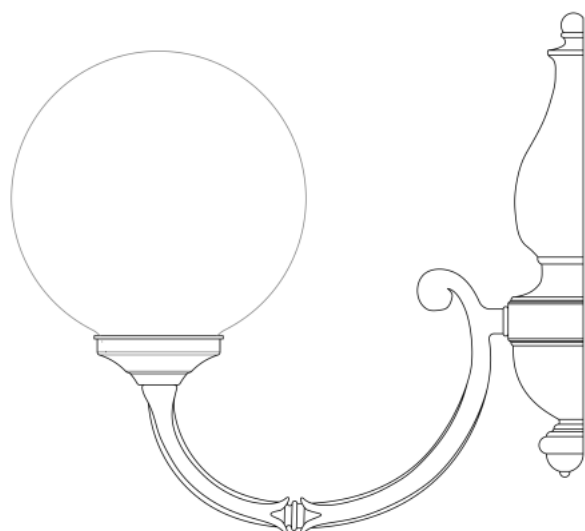

BEN Wall Light

MLWL034ANTBRS Antique Brass

MATERIAL	Brass Glass
HEIGHT	30cm 11.81"
WIDTH DIAMETER	14cm 5.51"
LENGTH PROJECTION	20cm 7.87"
WEIGHT	0.82KG 1.81lbs
LAMP HOLDER	G9
MAX WATTAGE	6.5W x 1
VOLTAGE	220/240v or 110/120v*
IP RATING	20
CLASS PROTECTION	I
SHADE CODE	GL044F
CABLE CHAIN BAR LENGT	n/a
CABLE TYPE	-

BEN Wall Light

MLWL034ANTSLV Antique Silver

MATERIAL	Brass Glass
HEIGHT	30cm 11.81"
WIDTH DIAMETER	14cm 5.51"
LENGTH PROJECTION	20cm 7.87"
WEIGHT	0.82KG 1.81lbs
LAMP HOLDER	G9
MAX WATTAGE	6.5W x 1
VOLTAGE	220/240v or 110/120v*
IP RATING	20
CLASS PROTECTION	I
SHADE CODE	GL044F
CABLE CHAIN BAR LENGT	n/a
CABLE TYPE	-

Fixing Bracket MLWB05 | Antique Silver
 * Fixing bracket may differ for UL wired products.

Product Notes:

1) Bulbs not included. 2) Dimensions do not include bulbs. 3) All products are individually made-to-order and therefore may differ slightly within manufacturing tolerances. 4) Cable / chain can be shortened during installation. Longer cable / chain lengths available on request. 5) Additional colour finishes may be available on request. 6) UL wired products operate at 110/120v with the appropriate lamp holder. 7) Twisted cable is not available for UL wired products. Round cable in black or brown only is supplied instead. 8) Refer to our website for a full list of terms and conditions.

BEN Wall Light

MLWL034POLBRS Polished Brass

MATERIAL	Brass Glass
HEIGHT	30cm 11.81"
WIDTH DIAMETER	14cm 5.51"
LENGTH PROJECTION	20cm 7.87"
WEIGHT	0.82KG 1.81lbs
LAMP HOLDER	G9
MAX WATTAGE	6.5W x 1
VOLTAGE	220/240v or 110/120v *
IP RATING	20
CLASS PROTECTION	I
SHADE CODE	GL044F
CABLE CHAIN BAR LENGT	n/a
CABLE TYPE	-