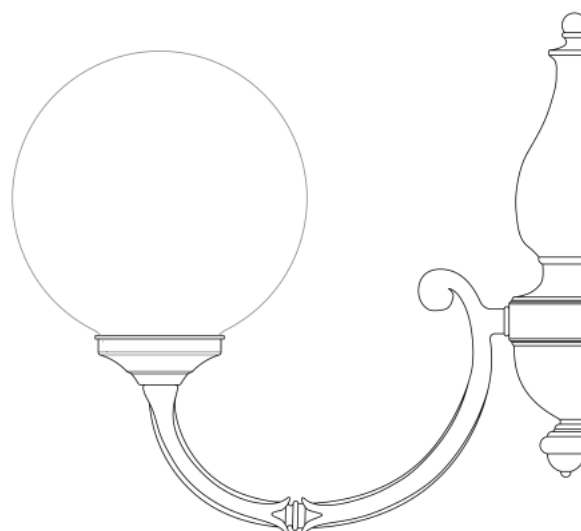

BEN Wall Light

MLWL034ANTBRS Antique Brass

MATERIAL	Brass Glass
HEIGHT	30cm 11.81"
WIDTH DIAMETER	14cm 5.51"
LENGTH PROJECTION	20cm 7.87"
WEIGHT	0.82KG 1.81lbs
LAMP HOLDER	G9
MAX WATTAGE	6.5W x 1
VOLTAGE	220/240v or 110/120v*
IP RATING	20
CLASS PROTECTION	I
SHADE CODE	GL044F
CABLE CHAIN BAR LENGT	n/a
CABLE TYPE	-

Fixing Bracket MLWB05 | Antique Brass
 * Fixing bracket may differ for UL wired products.

Product Notes:

1) Bulbs not included. 2) Dimensions do not include bulbs. 3) All products are individually made-to-order and therefore may differ slightly within manufacturing tolerances. 4) Cable / chain can be shortened during installation. Longer cable / chain lengths available on request. 5) Additional colour finishes may be available on request. 6) UL wired products operate at 110/120v with the appropriate lamp holder. 7) Twisted cable is not available for UL wired products. Round cable in black or brown only is supplied instead. 8) Refer to our website for a full list of terms and conditions.

BEN Wall Light

MLWL034ANTSLV Antique Silver

MATERIAL	Brass Glass
HEIGHT	30cm 11.81"
WIDTH DIAMETER	14cm 5.51"
LENGTH PROJECTION	20cm 7.87"
WEIGHT	0.82KG 1.81lbs
LAMP HOLDER	G9
MAX WATTAGE	6.5W x 1
VOLTAGE	220/240v or 110/120v*
IP RATING	20
CLASS PROTECTION	I
SHADE CODE	GL044F
CABLE CHAIN BAR LENGT	n/a
CABLE TYPE	-

BEN Wall Light

MLWL034POLBRS Polished Brass

MATERIAL	Brass Glass
HEIGHT	30cm 11.81"
WIDTH DIAMETER	14cm 5.51"
LENGTH PROJECTION	20cm 7.87"
WEIGHT	0.82KG 1.81lbs
LAMP HOLDER	G9
MAX WATTAGE	6.5W x 1
VOLTAGE	220/240v or 110/120v *
IP RATING	20
CLASS PROTECTION	I
SHADE CODE	GL044F
CABLE CHAIN BAR LENGT	n/a
CABLE TYPE	-