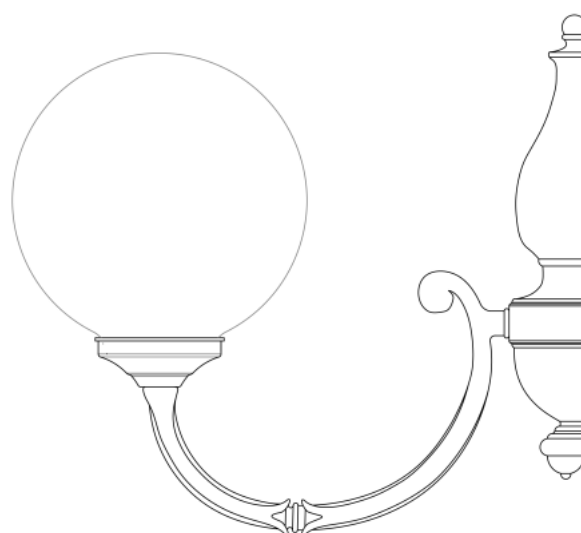

BEN Wall Light

MLWL034ANTBRS Antique Brass

MATERIAL	Brass Glass
HEIGHT	30cm 11.81"
WIDTH DIAMETER	14cm 5.51"
LENGTH PROJECTION	20cm 7.87"
WEIGHT	0.82KG 1.81lbs
LAMP HOLDER	G9
MAX WATTAGE	6.5W x 1
VOLTAGE	220/240v or 110/120v*
IP RATING	20
CLASS PROTECTION	I
SHADE CODE	GL044F
CABLE CHAIN BAR LENGT	n/a
CABLE TYPE	-

Fixing Bracket MLWB05 | Antique Brass
 * Fixing bracket may differ for UL wired products.

Product Notes:

1) Bulbs not included. 2) Dimensions do not include bulbs. 3) All products are individually made-to-order and therefore may differ slightly within manufacturing tolerances. 4) Cable / chain can be shortened during installation. Longer cable / chain lengths available on request. 5) Additional colour finishes may be available on request. 6) UL wired products operate at 110/120v with the appropriate lamp holder. 7) Twisted cable is not available for UL wired products. Round cable in black or brown only is supplied instead. 8) Refer to our website for a full list of terms and conditions.

BEN Wall Light

MLWL034ANTSLV Antique Silver

MATERIAL	Brass Glass
HEIGHT	30cm 11.81"
WIDTH DIAMETER	14cm 5.51"
LENGTH PROJECTION	20cm 7.87"
WEIGHT	0.82KG 1.81lbs
LAMP HOLDER	G9
MAX WATTAGE	6.5W x 1
VOLTAGE	220/240v or 110/120v*
IP RATING	20
CLASS PROTECTION	I
SHADE CODE	GL044F
CABLE CHAIN BAR LENGT	n/a
CABLE TYPE	-