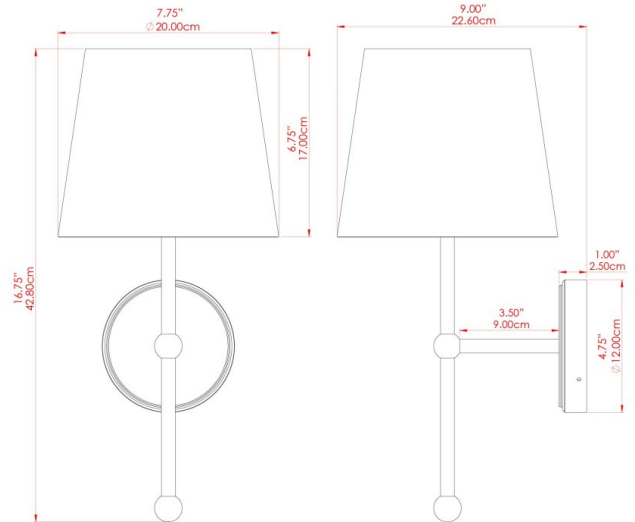

## MLWL397ANTBRS Antique Brass

MATERIAL	Brass   Fabric
HEIGHT	17.75"
WIDTH   DIAMETER	7.75"
LENGTH   PROJECTION	9"
WEIGHT	0.79 kg   1.8 lbs
LAMPHOLDER	E26
MAX WATTAGE	40W
VOLTAGE	110/120v
ENVIRONMENTAL RATING	Dry Location (IP20)
CLASS PROTECTION	Class I
SHADE	MLFS008
FLEX   BAR   CHAIN LENGTH	n/a
CABLE TYPE	

## MLWL397ANTSLV Antique Silver

MATERIAL	Brass   Fabric
HEIGHT	17.75"
WIDTH   DIAMETER	7.75"
LENGTH   PROJECTION	9"
WEIGHT	0.79 kg   1.8 lbs
LAMPHOLDER	E26
MAX WATTAGE	40W
VOLTAGE	110/120v
ENVIRONMENTAL RATING	Dry Location (IP20)
CLASS PROTECTION	Class I
SHADE	MLFS008
FLEX   BAR   CHAIN LENGTH	n/a
CABLE TYPE	

## MLWL397POLBRS Polished Brass

MATERIAL	Brass   Fabric
HEIGHT	17.75"
WIDTH   DIAMETER	7.75"
LENGTH   PROJECTION	9"
WEIGHT	0.79 kg   1.8 lbs
LAMPHOLDER	E26
MAX WATTAGE	40W
VOLTAGE	110/120v
ENVIRONMENTAL RATING	Dry Location (IP20)
CLASS PROTECTION	Class I
SHADE	MLFS008
FLEX   BAR   CHAIN LENGTH	n/a
CABLE TYPE	

# CALIFORNIA Wall Light

MLWL397SATBRS Satin Brass

MATERIAL	Brass   Fabric
HEIGHT	17.75"
WIDTH   DIAMETER	7.75"
LENGTH   PROJECTION	9"
WEIGHT	0.79 kg   1.8 lbs
LAMPHOLDER	E26
MAX WATTAGE	40W
VOLTAGE	110/120v
ENVIRONMENTAL RATING	Dry Location (IP20)
CLASS PROTECTION	Class I
SHADE	MLFS008
FLEX   BAR   CHAIN LENGTH	n/a
CABLE TYPE	