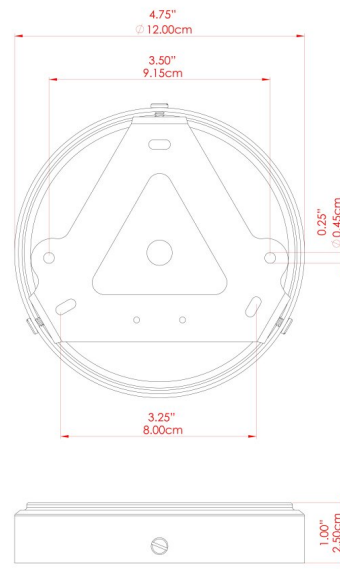

FIXING BRACKET: MLWB17 | Satin Brass

Product Notes:
1) Bulbs not included. 2) Dimensions do not include bulbs. 3) All products are individually made-to-order and therefore may differ slightly within manufacturing tolerances. 4) Cable / chain can be shortened during installation. Longer cable / chain lengths available on request. 5) Additional color finishes may be available on request. 6) Twisted cable is not available for UL wired products. Round cable in black or brown only is supplied instead. 7) Refer to our website for a full list of terms and conditions.