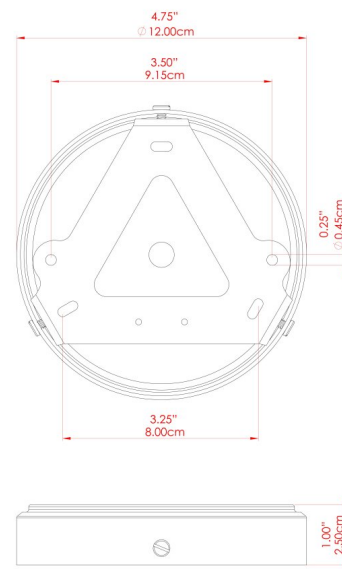

FIXING BRACKET: MLWB17 | Antique Silver

Product Notes:
1) Bulbs not included. 2) Dimensions do not include bulbs. 3) All products are individually made-to-order and therefore may differ slightly within manufacturing tolerances. 4) Cable / chain can be shortened during installation. Longer cable / chain lengths available on request. 5) Additional color finishes may be available on request. 6) Twisted cable is not available for UL wired products. Round cable in black or brown only is supplied instead. 7) Refer to our website for a full list of terms and conditions.