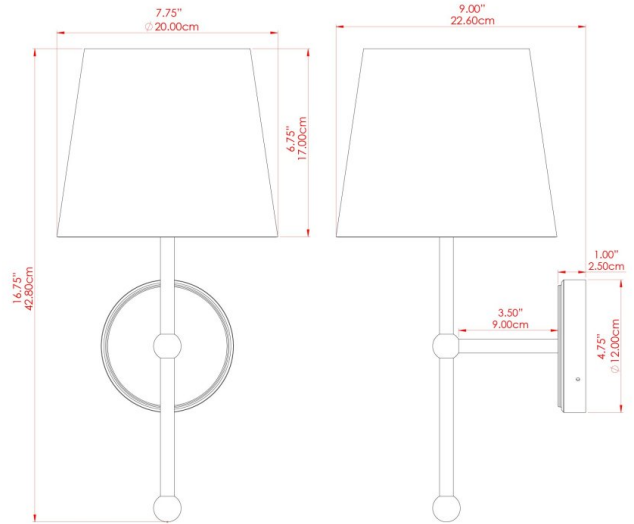

## MLWL397ANTSLV Antique Silver

MATERIAL	Brass   Fabric
HEIGHT	17.75"
WIDTH   DIAMETER	7.75"
LENGTH   PROJECTION	9"
WEIGHT	0.79 kg   1.8 lbs
LAMPHOLDER	E26
MAX WATTAGE	40W
VOLTAGE	110/120v
ENVIRONMENTAL RATING	Dry Location (IP20)
CLASS PROTECTION	Class I
SHADE	MLFS008
FLEX   BAR   CHAIN LENGTH	n/a
CABLE TYPE	

## MLWL397POLBRS Polished Brass

MATERIAL	Brass   Fabric
HEIGHT	17.75"
WIDTH   DIAMETER	7.75"
LENGTH   PROJECTION	9"
WEIGHT	0.79 kg   1.8 lbs
LAMPHOLDER	E26
MAX WATTAGE	40W
VOLTAGE	110/120v
ENVIRONMENTAL RATING	Dry Location (IP20)
CLASS PROTECTION	Class I
SHADE	MLFS008
FLEX   BAR   CHAIN LENGTH	n/a
CABLE TYPE	

### FIXING BRACKET: MLWB17 | Polished Brass

Product Notes:  
 1) Bulbs not included. 2) Dimensions do not include bulbs. 3) All products are individually made-to-order and therefore may differ slightly within manufacturing tolerances. 4) Cable / chain can be shortened during installation. Longer cable / chain lengths available on request. 5) Additional color finishes may be available on request. 6) Twisted cable is not available for UL wired products. Round cable in black or brown only is supplied instead. 7) Refer to our website for a full list of terms and conditions.

# CALIFORNIA Wall Light

MLWL397SATBRS Satin Brass

MATERIAL	Brass   Fabric
HEIGHT	17.75"
WIDTH   DIAMETER	7.75"
LENGTH   PROJECTION	9"
WEIGHT	0.79 kg   1.8 lbs
LAMPHOLDER	E26
MAX WATTAGE	40W
VOLTAGE	110/120v
ENVIRONMENTAL RATING	Dry Location (IP20)
CLASS PROTECTION	Class I
SHADE	MLFS008
FLEX   BAR   CHAIN LENGTH	n/a
CABLE TYPE	