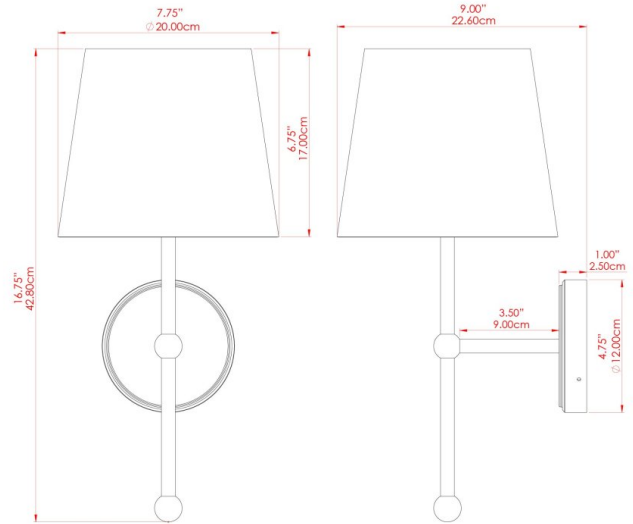

## MLWL397ANTBRS Antique Brass

MATERIAL	Brass   Fabric
HEIGHT	17.75"
WIDTH   DIAMETER	7.75"
LENGTH   PROJECTION	9"
WEIGHT	0.79 kg   1.8 lbs
LAMPHOLDER	E26
MAX WATTAGE	40W
VOLTAGE	110/120v
ENVIRONMENTAL RATING	Dry Location (IP20)
CLASS PROTECTION	Class I
SHADE	MLFS008
FLEX   BAR   CHAIN LENGTH	n/a
CABLE TYPE	

## MLWL397ANTSLV Antique Silver

MATERIAL	Brass   Fabric
HEIGHT	17.75"
WIDTH   DIAMETER	7.75"
LENGTH   PROJECTION	9"
WEIGHT	0.79 kg   1.8 lbs
LAMPHOLDER	E26
MAX WATTAGE	40W
VOLTAGE	110/120v
ENVIRONMENTAL RATING	Dry Location (IP20)
CLASS PROTECTION	Class I
SHADE	MLFS008
FLEX   BAR   CHAIN LENGTH	n/a
CABLE TYPE	

## MLWL397POLBRS Polished Brass

MATERIAL	Brass   Fabric
HEIGHT	17.75"
WIDTH   DIAMETER	7.75"
LENGTH   PROJECTION	9"
WEIGHT	0.79 kg   1.8 lbs
LAMPHOLDER	E26
MAX WATTAGE	40W
VOLTAGE	110/120v
ENVIRONMENTAL RATING	Dry Location (IP20)
CLASS PROTECTION	Class I
SHADE	MLFS008
FLEX   BAR   CHAIN LENGTH	n/a
CABLE TYPE	

# CALIFORNIA Wall Light

MLWL397SATBRS Satin Brass

MATERIAL	Brass   Fabric
HEIGHT	17.75"
WIDTH   DIAMETER	7.75"
LENGTH   PROJECTION	9"
WEIGHT	0.79 kg   1.8 lbs
LAMPHOLDER	E26
MAX WATTAGE	40W
VOLTAGE	110/120v
ENVIRONMENTAL RATING	Dry Location (IP20)
CLASS PROTECTION	Class I
SHADE	MLFS008
FLEX   BAR   CHAIN LENGTH	n/a
CABLE TYPE	