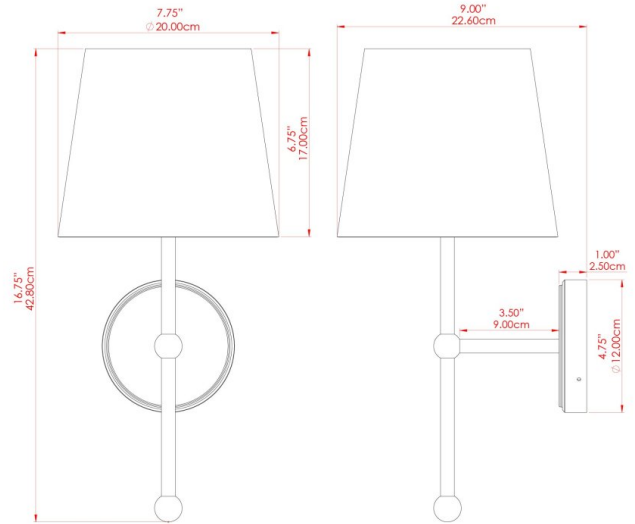

## MLWL397ANTBRS Antique Brass

MATERIAL	Brass   Fabric
HEIGHT	17.75"
WIDTH   DIAMETER	7.75"
LENGTH   PROJECTION	9"
WEIGHT	0.79 kg   1.8 lbs
LAMPHOLDER	E26
MAX WATTAGE	40W
VOLTAGE	110/120v
ENVIRONMENTAL RATING	Dry Location (IP20)
CLASS PROTECTION	Class I
SHADE	MLFS008
FLEX   BAR   CHAIN LENGTH	n/a
CABLE TYPE	

## MLWL397ANTSLV Antique Silver

MATERIAL	Brass   Fabric
HEIGHT	17.75"
WIDTH   DIAMETER	7.75"
LENGTH   PROJECTION	9"
WEIGHT	0.79 kg   1.8 lbs
LAMPHOLDER	E26
MAX WATTAGE	40W
VOLTAGE	110/120v
ENVIRONMENTAL RATING	Dry Location (IP20)
CLASS PROTECTION	Class I
SHADE	MLFS008
FLEX   BAR   CHAIN LENGTH	n/a
CABLE TYPE	

## MLWL397POLBRS Polished Brass

MATERIAL	Brass   Fabric
HEIGHT	17.75"
WIDTH   DIAMETER	7.75"
LENGTH   PROJECTION	9"
WEIGHT	0.79 kg   1.8 lbs
LAMPHOLDER	E26
MAX WATTAGE	40W
VOLTAGE	110/120v
ENVIRONMENTAL RATING	Dry Location (IP20)
CLASS PROTECTION	Class I
SHADE	MLFS008
FLEX   BAR   CHAIN LENGTH	n/a
CABLE TYPE	

# CALIFORNIA Wall Light

MLWL397SATBRS Satin Brass

MATERIAL	Brass   Fabric
HEIGHT	17.75"
WIDTH   DIAMETER	7.75"
LENGTH   PROJECTION	9"
WEIGHT	0.79 kg   1.8 lbs
LAMPHOLDER	E26
MAX WATTAGE	40W
VOLTAGE	110/120v
ENVIRONMENTAL RATING	Dry Location (IP20)
CLASS PROTECTION	Class I
SHADE	MLFS008
FLEX   BAR   CHAIN LENGTH	n/a
CABLE TYPE	