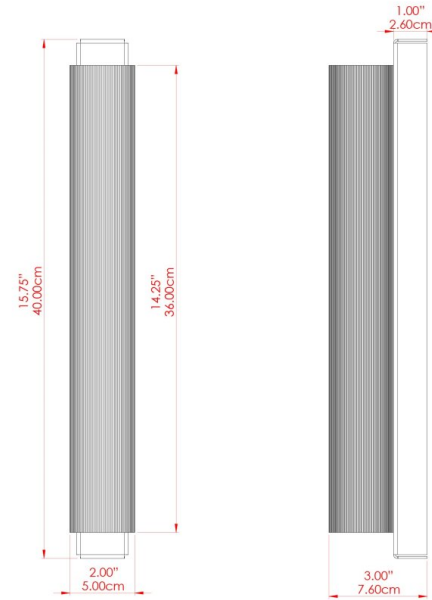

ROYCE Wall Light

MLWL411ANTBRS Antique Brass

MATERIAL	Brass
HEIGHT	15.75"
WIDTH | DIAMETER	2"
LENGTH | PROJECTION	2.75"
WEIGHT	0.84 kg | 1.8 lbs
LAMPHOLDER	G9
MAX WATTAGE	6.5W
VOLTAGE	110/120v
ENVIRONMENTAL RATING	Dry Location (IP20)
CLASS PROTECTION	Class I
SHADE	-
FLEX | BAR | CHAIN LENGTH	n/a
CABLE TYPE	|