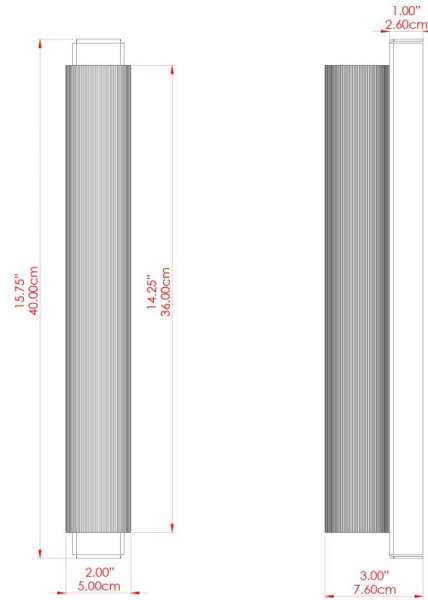

ROYCE Wall Light

MLWL411SATBRS Satin Brass