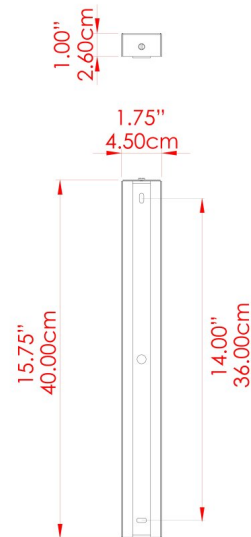

FIXING BRACKET: MLWB07 | Antique Brass

Product Notes:
1) Bulbs not included. 2) Dimensions do not include bulbs. 3) All products are individually made-to-order and therefore may differ slightly within manufacturing tolerances. 4) Cable / chain can be shortened during installation. Longer cable / chain lengths available on request. 5) Additional color finishes may be available on request. 6) Twisted cable is not available for UL wired products. Round cable in black or brown only is supplied instead. 7) Refer to our website for a full list of terms and conditions.