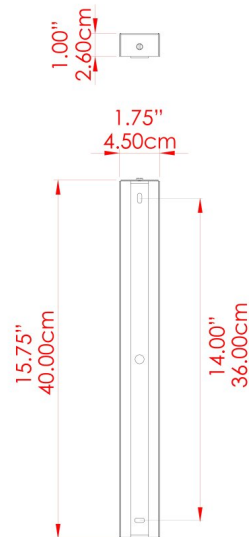

MATERIAL	Brass
HEIGHT	15.75"
WIDTH | DIAMETER	2"
LENGTH | PROJECTION	2.75"
WEIGHT	0.84 kg | 1.8 lbs
LAMPHOLDER	G9
MAX WATTAGE	6.5W
VOLTAGE	110/120v
ENVIRONMENTAL RATING	Dry Location (IP20)
CLASS PROTECTION	Class I
SHADE	-
FLEX | BAR | CHAIN LENGTH	n/a
CABLE TYPE	|

FIXING BRACKET: MLWB07 | Antique Silver