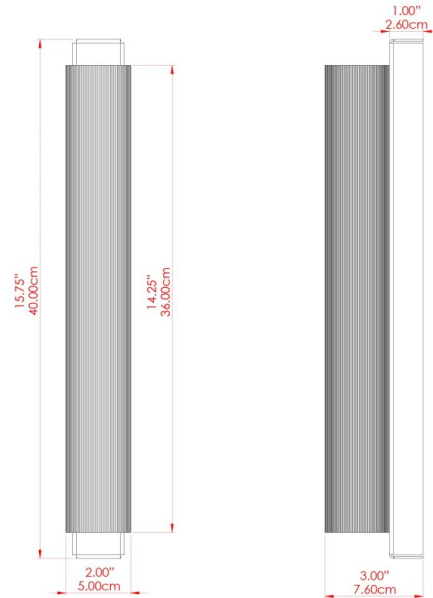

ROYCE Wall Light

MLWL411POLBRS Polished Brass