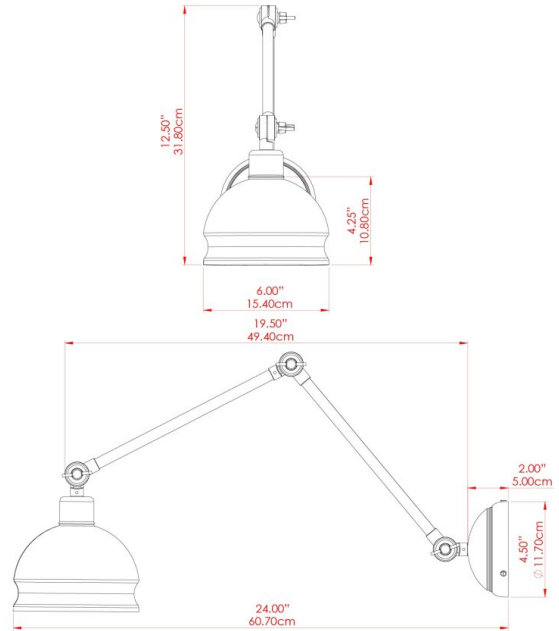

NICO Wall Light

MLWL223PCBLK Black

MATERIAL	Brass
HEIGHT	17.75"-31"
WIDTH DIAMETER	6"
LENGTH PROJECTION	19.75"-32"
WEIGHT	1.1 kg 2.3 lbs
LAMPHOLDER	E26
MAX WATTAGE	40W
VOLTAGE	110/120v
ENVIRONMENTAL RATING	Dry Location (IP20)
CLASS PROTECTION	Class I
SHADE	-
FLEX BAR CHAIN LENGTH	n/a
CABLE TYPE	

NICO Wall Light

MLWL223PCBRZ Bronze

POWDER-COATED
BRONZE

MATERIAL	Brass
HEIGHT	17.75"-31"
WIDTH DIAMETER	6"
LENGTH PROJECTION	19.75"-32"
WEIGHT	1.1 kg 2.3 lbs
LAMPHOLDER	E26
MAX WATTAGE	40W
VOLTAGE	110/120v
ENVIRONMENTAL RATING	Dry Location (IP20)
CLASS PROTECTION	Class I
SHADE	-
FLEX BAR CHAIN LENGTH	n/a
CABLE TYPE	

NICO Wall Light

MLWL223PCGRN Sage Green

MATERIAL	Brass
HEIGHT	17.75"-31"
WIDTH DIAMETER	6"
LENGTH PROJECTION	19.75"-32"
WEIGHT	1.1 kg 2.3 lbs
LAMPHOLDER	E26
MAX WATTAGE	40W
VOLTAGE	110/120v
ENVIRONMENTAL RATING	Dry Location (IP20)
CLASS PROTECTION	Class I
SHADE	-
FLEX BAR CHAIN LENGTH	n/a
CABLE TYPE	

NICO Wall Light

MLWL223PCGRY Grey

MATERIAL	Brass
HEIGHT	17.75"-31"
WIDTH DIAMETER	6"
LENGTH PROJECTION	19.75"-32"
WEIGHT	1.1 kg 2.3 lbs
LAMPHOLDER	E26
MAX WATTAGE	40W
VOLTAGE	110/120v
ENVIRONMENTAL RATING	Dry Location (IP20)
CLASS PROTECTION	Class I
SHADE	-
FLEX BAR CHAIN LENGTH	n/a
CABLE TYPE	