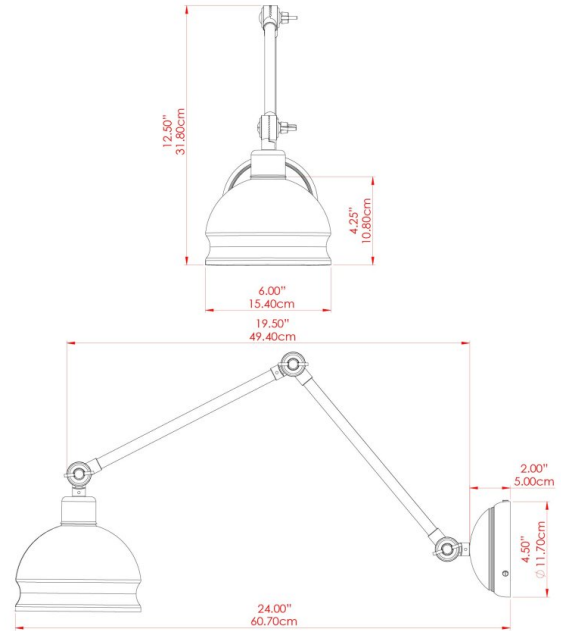

NICO Wall Light

MLWL223PCBLK Black

MATERIAL	Brass
HEIGHT	17.75"-31"
WIDTH DIAMETER	6"
LENGTH PROJECTION	19.75"-32"
WEIGHT	1.1 kg 2.3 lbs
LAMPHOLDER	E26
MAX WATTAGE	40W
VOLTAGE	110/120v
ENVIRONMENTAL RATING	Dry Location (IP20)
CLASS PROTECTION	Class I
SHADE	-
FLEX BAR CHAIN LENGTH	n/a
CABLE TYPE	

NICO Wall Light

MLWL223PCBRZ Bronze

POWDER-COATED
BRONZE

MATERIAL	Brass
HEIGHT	17.75"-31"
WIDTH DIAMETER	6"
LENGTH PROJECTION	19.75"-32"
WEIGHT	1.1 kg 2.3 lbs
LAMPHOLDER	E26
MAX WATTAGE	40W
VOLTAGE	110/120v
ENVIRONMENTAL RATING	Dry Location (IP20)
CLASS PROTECTION	Class I
SHADE	-
FLEX BAR CHAIN LENGTH	n/a
CABLE TYPE	

NICO Wall Light

MLWL223PCGRN Sage Green

MATERIAL	Brass
HEIGHT	17.75"-31"
WIDTH DIAMETER	6"
LENGTH PROJECTION	19.75"-32"
WEIGHT	1.1 kg 2.3 lbs
LAMPHOLDER	E26
MAX WATTAGE	40W
VOLTAGE	110/120v
ENVIRONMENTAL RATING	Dry Location (IP20)
CLASS PROTECTION	Class I
SHADE	-
FLEX BAR CHAIN LENGTH	n/a
CABLE TYPE	

NICO Wall Light

MLWL223PCGRY Grey

MATERIAL	Brass
HEIGHT	17.75"-31"
WIDTH DIAMETER	6"
LENGTH PROJECTION	19.75"-32"
WEIGHT	1.1 kg 2.3 lbs
LAMPHOLDER	E26
MAX WATTAGE	40W
VOLTAGE	110/120v
ENVIRONMENTAL RATING	Dry Location (IP20)
CLASS PROTECTION	Class I
SHADE	-
FLEX BAR CHAIN LENGTH	n/a
CABLE TYPE	