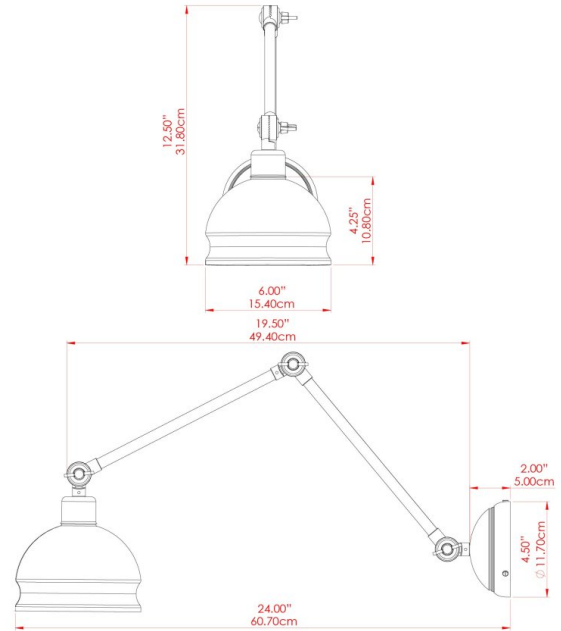

NICO Wall Light

MLWL223PCYLW Yellow

MATERIAL	Brass
HEIGHT	17.75"-31"
WIDTH | DIAMETER	6"
LENGTH | PROJECTION	19.75"-32"
WEIGHT	1.1 kg | 2.3 lbs
LAMPHOLDER	E26
MAX WATTAGE	40W
VOLTAGE	110/120v
ENVIRONMENTAL RATING	Dry Location (IP20)
CLASS PROTECTION	Class I
SHADE	-
FLEX | BAR | CHAIN LENGTH	n/a
CABLE TYPE	|