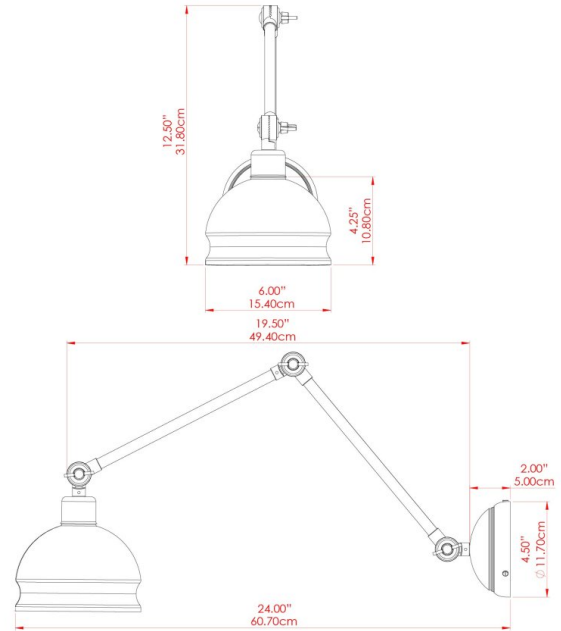

NICO Wall Light

MLWL223PCBRZ Bronze

POWDER-COATED
BRONZE

MATERIAL	Brass
HEIGHT	17.75"-31"
WIDTH DIAMETER	6"
LENGTH PROJECTION	19.75"-32"
WEIGHT	1.1 kg 2.3 lbs
LAMPHOLDER	E26
MAX WATTAGE	40W
VOLTAGE	110/120v
ENVIRONMENTAL RATING	Dry Location (IP20)
CLASS PROTECTION	Class I
SHADE	-
FLEX BAR CHAIN LENGTH	n/a
CABLE TYPE	

NICO Wall Light

MLWL223PCGRY Grey

MATERIAL	Brass
HEIGHT	17.75"-31"
WIDTH DIAMETER	6"
LENGTH PROJECTION	19.75"-32"
WEIGHT	1.1 kg 2.3 lbs
LAMPHOLDER	E26
MAX WATTAGE	40W
VOLTAGE	110/120v
ENVIRONMENTAL RATING	Dry Location (IP20)
CLASS PROTECTION	Class I
SHADE	-
FLEX BAR CHAIN LENGTH	n/a
CABLE TYPE	

NICO Wall Light

MLWL223PCMBK Matt Black

MATERIAL	Brass
HEIGHT	17.75"-31"
WIDTH DIAMETER	6"
LENGTH PROJECTION	19.75"-32"
WEIGHT	1.1 kg 2.3 lbs
LAMPHOLDER	E26
MAX WATTAGE	40W
VOLTAGE	110/120v
ENVIRONMENTAL RATING	Dry Location (IP20)
CLASS PROTECTION	Class I
SHADE	-
FLEX BAR CHAIN LENGTH	n/a
CABLE TYPE	

MATERIAL	Brass
HEIGHT	17.75"-31"
WIDTH DIAMETER	6"
LENGTH PROJECTION	19.75"-32"
WEIGHT	1.1 kg 2.3 lbs
LAMPHOLDER	E26
MAX WATTAGE	40W
VOLTAGE	110/120v
ENVIRONMENTAL RATING	Dry Location (IP20)
CLASS PROTECTION	Class I
SHADE	-
FLEX BAR CHAIN LENGTH	n/a
CABLE TYPE	