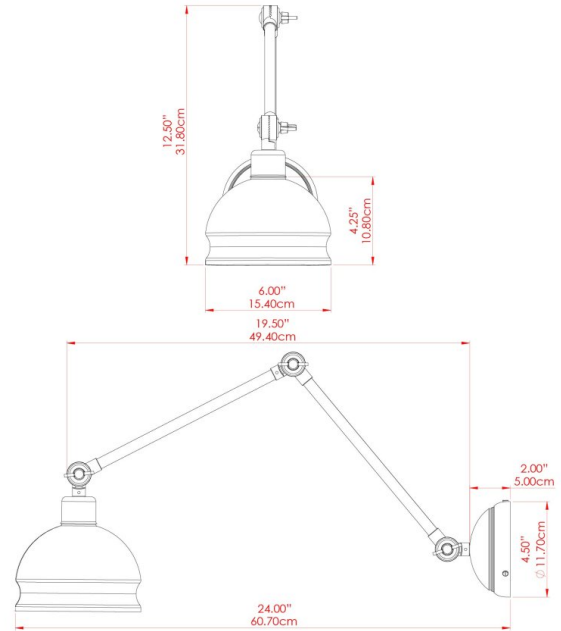

MATERIAL	Brass
HEIGHT	17.75"-31"
WIDTH | DIAMETER	6"
LENGTH | PROJECTION	19.75"-32"
WEIGHT	1.1 kg | 2.3 lbs
LAMPHOLDER	E26
MAX WATTAGE	40W
VOLTAGE	110/120v
ENVIRONMENTAL RATING	Dry Location (IP20)
CLASS PROTECTION	Class I
SHADE	-
FLEX | BAR | CHAIN LENGTH	n/a
CABLE TYPE	|