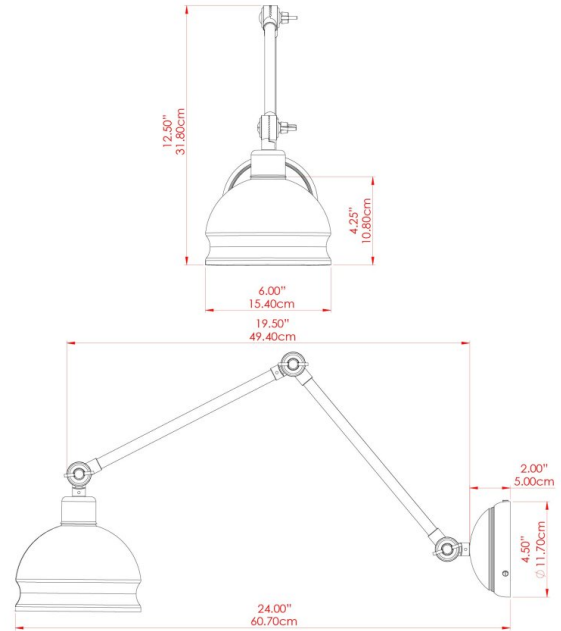

NICO Wall Light

MLWL223PCRGR Racing Green