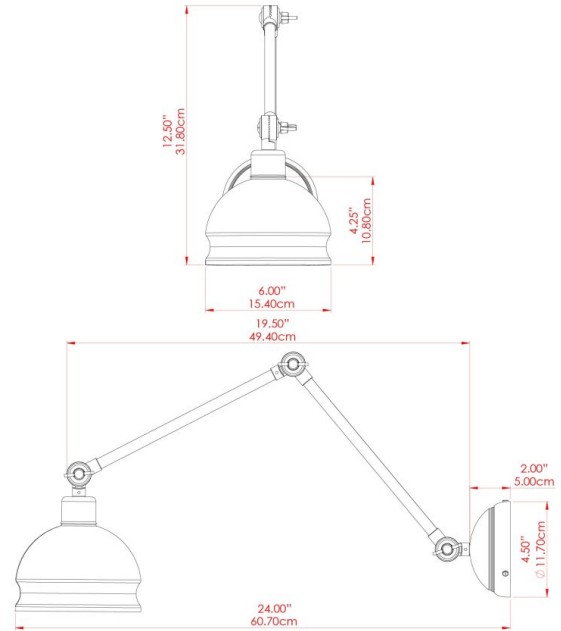

NICO Wall Light

MLWL223PCBLK Black

MATERIAL	Brass
HEIGHT	17.75"-31"
WIDTH DIAMETER	6"
LENGTH PROJECTION	19.75"-32"
WEIGHT	1.1 kg 2.3 lbs
LAMPHOLDER	E26
MAX WATTAGE	40W
VOLTAGE	110/120v
ENVIRONMENTAL RATING	Dry Location (IP20)
CLASS PROTECTION	Class I
SHADE	-
FLEX BAR CHAIN LENGTH	n/a
CABLE TYPE	

NICO Wall Light

MLWL223PCBRZ Bronze

POWDER-COATED
BRONZE

MATERIAL	Brass
HEIGHT	17.75"-31"
WIDTH DIAMETER	6"
LENGTH PROJECTION	19.75"-32"
WEIGHT	1.1 kg 2.3 lbs
LAMPHOLDER	E26
MAX WATTAGE	40W
VOLTAGE	110/120v
ENVIRONMENTAL RATING	Dry Location (IP20)
CLASS PROTECTION	Class I
SHADE	-
FLEX BAR CHAIN LENGTH	n/a
CABLE TYPE	

NICO Wall Light

MLWL223PCGRN Sage Green

MATERIAL	Brass
HEIGHT	17.75"-31"
WIDTH DIAMETER	6"
LENGTH PROJECTION	19.75"-32"
WEIGHT	1.1 kg 2.3 lbs
LAMPHOLDER	E26
MAX WATTAGE	40W
VOLTAGE	110/120v
ENVIRONMENTAL RATING	Dry Location (IP20)
CLASS PROTECTION	Class I
SHADE	-
FLEX BAR CHAIN LENGTH	n/a
CABLE TYPE	

MATERIAL	Brass
HEIGHT	17.75"-31"
WIDTH DIAMETER	6"
LENGTH PROJECTION	19.75"-32"
WEIGHT	1.1 kg 2.3 lbs
LAMPHOLDER	E26
MAX WATTAGE	40W
VOLTAGE	110/120v
ENVIRONMENTAL RATING	Dry Location (IP20)
CLASS PROTECTION	Class I
SHADE	-
FLEX BAR CHAIN LENGTH	n/a
CABLE TYPE	