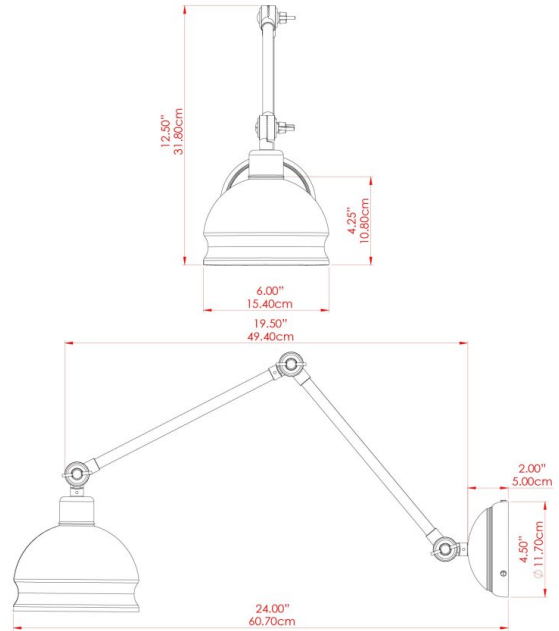

NICO Wall Light

MLWL223PCWTE White