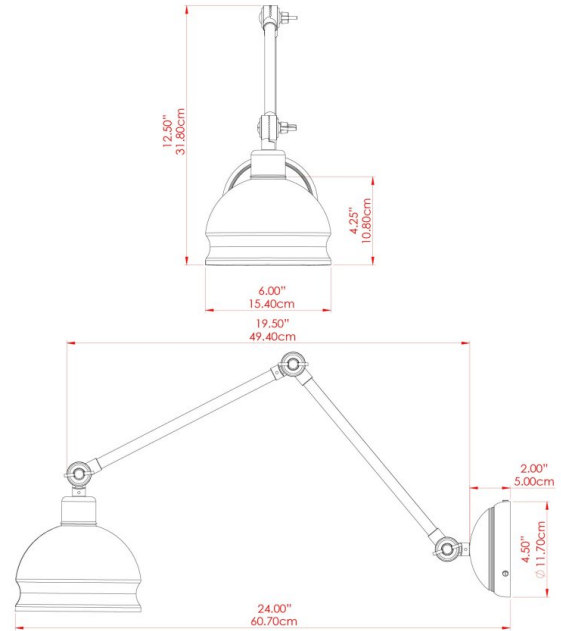

NICO Wall Light

MLWL223PCBRZ Bronze

POWDER-COATED
BRONZE

MATERIAL	Brass
HEIGHT	17.75"-31"
WIDTH DIAMETER	6"
LENGTH PROJECTION	19.75"-32"
WEIGHT	1.1 kg 2.3 lbs
LAMPHOLDER	E26
MAX WATTAGE	40W
VOLTAGE	110/120v
ENVIRONMENTAL RATING	Dry Location (IP20)
CLASS PROTECTION	Class I
SHADE	-
FLEX BAR CHAIN LENGTH	n/a
CABLE TYPE	

NICO Wall Light

MLWL223PCGRN Sage Green

MATERIAL	Brass
HEIGHT	17.75"-31"
WIDTH DIAMETER	6"
LENGTH PROJECTION	19.75"-32"
WEIGHT	1.1 kg 2.3 lbs
LAMPHOLDER	E26
MAX WATTAGE	40W
VOLTAGE	110/120v
ENVIRONMENTAL RATING	Dry Location (IP20)
CLASS PROTECTION	Class I
SHADE	-
FLEX BAR CHAIN LENGTH	n/a
CABLE TYPE	

NICO Wall Light

MLWL223PCGRY Grey

MATERIAL	Brass
HEIGHT	17.75"-31"
WIDTH DIAMETER	6"
LENGTH PROJECTION	19.75"-32"
WEIGHT	1.1 kg 2.3 lbs
LAMPHOLDER	E26
MAX WATTAGE	40W
VOLTAGE	110/120v
ENVIRONMENTAL RATING	Dry Location (IP20)
CLASS PROTECTION	Class I
SHADE	-
FLEX BAR CHAIN LENGTH	n/a
CABLE TYPE	

MATERIAL	Brass
HEIGHT	17.75"-31"
WIDTH DIAMETER	6"
LENGTH PROJECTION	19.75"-32"
WEIGHT	1.1 kg 2.3 lbs
LAMPHOLDER	E26
MAX WATTAGE	40W
VOLTAGE	110/120v
ENVIRONMENTAL RATING	Dry Location (IP20)
CLASS PROTECTION	Class I
SHADE	-
FLEX BAR CHAIN LENGTH	n/a
CABLE TYPE	