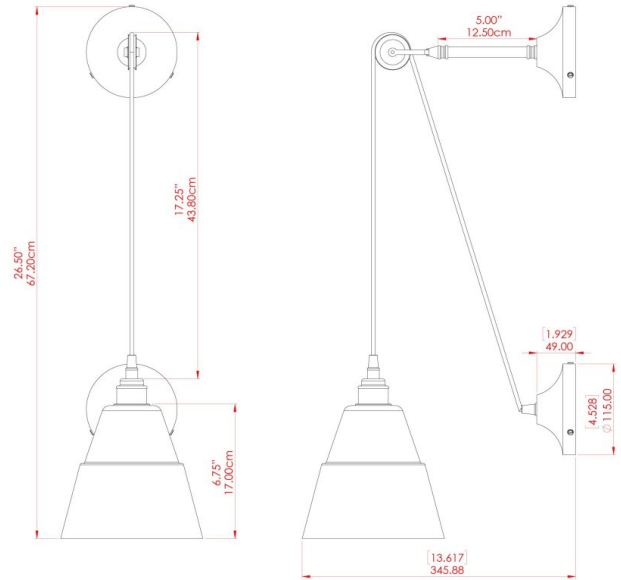

## MLWL199ANTBRS Antique Brass

MATERIAL	Brass   Glass
HEIGHT	30.25"-40.25"
WIDTH   DIAMETER	7"
LENGTH   PROJECTION	12.5"
WEIGHT	1.1 kg   2.5 lbs
LAMPHOLDER	E26
MAX WATTAGE	40W
VOLTAGE	110/120v
ENVIRONMENTAL RATING	Dry Location (IP20)
CLASS PROTECTION	Class I
SHADE	GL146
FLEX   BAR   CHAIN LENGTH	n/a
CABLE TYPE	MLCA002   Brown Fabric Braided Cable   2 Core Twisted

## MLWL199ANTSLV Antique Silver

MATERIAL	Brass   Glass
HEIGHT	30.25"-40.25"
WIDTH   DIAMETER	7"
LENGTH   PROJECTION	12.5"
WEIGHT	1.1 kg   2.5 lbs
LAMPHOLDER	E26
MAX WATTAGE	40W
VOLTAGE	110/120v
ENVIRONMENTAL RATING	Dry Location (IP20)
CLASS PROTECTION	Class I
SHADE	GL146
FLEX   BAR   CHAIN LENGTH	n/a
CABLE TYPE	MLCA001   Black Fabric Braided Cable   2 Core Twisted

# RIGALE Wall Light

MLWL199POLBRS Polished Brass

MATERIAL	Brass   Glass
HEIGHT	30.25"-40.25"
WIDTH   DIAMETER	7"
LENGTH   PROJECTION	12.5"
WEIGHT	1.1 kg   2.5 lbs
LAMPHOLDER	E26
MAX WATTAGE	40W
VOLTAGE	110/120v
ENVIRONMENTAL RATING	Dry Location (IP20)
CLASS PROTECTION	Class I
SHADE	GL146
FLEX   BAR   CHAIN LENGTH	n/a
CABLE TYPE	MLCA001   Black Fabric Braided Cable   2 Core Twisted

# RIGALE Wall Light

MLWL199SATBRS Satin Brass

MATERIAL	Brass   Glass
HEIGHT	30.25"-40.25"
WIDTH   DIAMETER	7"
LENGTH   PROJECTION	12.5"
WEIGHT	1.1 kg   2.5 lbs
LAMPHOLDER	E26
MAX WATTAGE	40W
VOLTAGE	110/120v
ENVIRONMENTAL RATING	Dry Location (IP20)
CLASS PROTECTION	Class I
SHADE	GL146
FLEX   BAR   CHAIN LENGTH	n/a
CABLE TYPE	MLCA001   Black Fabric Braided Cable   2 Core Twisted