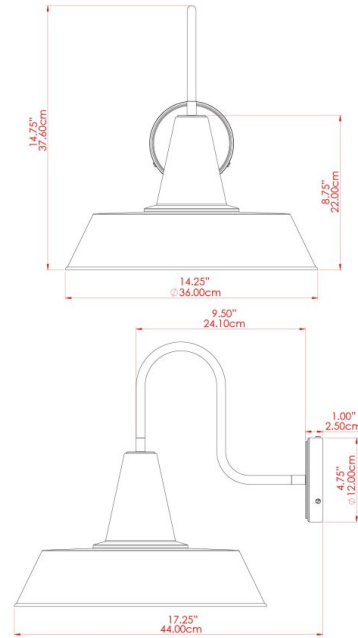

# HEX Wall Light

MLWL166PCMBK Matt Black

MATERIAL	Brass   Aluminium
HEIGHT	13"
WIDTH   DIAMETER	12"
LENGTH   PROJECTION	16.75"
WEIGHT	0.74 kg   1.8 lbs
LAMPHOLDER	E26
MAX WATTAGE	40W
VOLTAGE	110/120v
ENVIRONMENTAL RATING	Dry Location (IP20)
CLASS PROTECTION	Class I
SHADE	-
FLEX   BAR   CHAIN LENGTH	n/a
CABLE TYPE	

## HEX Wall Light

MLWL166PCORG Orange

MATERIAL	Brass   Aluminium
HEIGHT	13"
WIDTH   DIAMETER	12"
LENGTH   PROJECTION	16.75"
WEIGHT	0.74 kg   1.8 lbs
LAMPHOLDER	E26
MAX WATTAGE	40W
VOLTAGE	110/120v
ENVIRONMENTAL RATING	Dry Location (IP20)
CLASS PROTECTION	Class I
SHADE	-
FLEX   BAR   CHAIN LENGTH	n/a
CABLE TYPE	

# HEX Wall Light

MLWL166PCRED Red

MATERIAL	Brass   Aluminium
HEIGHT	13"
WIDTH   DIAMETER	12"
LENGTH   PROJECTION	16.75"
WEIGHT	0.74 kg   1.8 lbs
LAMPHOLDER	E26
MAX WATTAGE	40W
VOLTAGE	110/120v
ENVIRONMENTAL RATING	Dry Location (IP20)
CLASS PROTECTION	Class I
SHADE	-
FLEX   BAR   CHAIN LENGTH	n/a
CABLE TYPE	

## HEX Wall Light

MLWL166PCRGR Racing Green

MATERIAL	Brass   Aluminium
HEIGHT	13"
WIDTH   DIAMETER	12"
LENGTH   PROJECTION	16.75"
WEIGHT	0.74 kg   1.8 lbs
LAMPHOLDER	E26
MAX WATTAGE	40W
VOLTAGE	110/120v
ENVIRONMENTAL RATING	Dry Location (IP20)
CLASS PROTECTION	Class I
SHADE	-
FLEX   BAR   CHAIN LENGTH	n/a
CABLE TYPE	