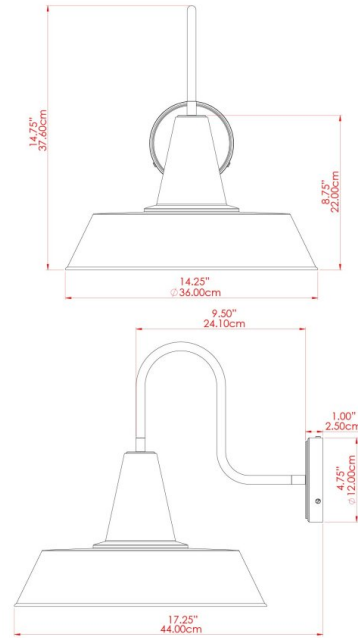

HEX Wall Light

MLWL166PCBRZ Bronze

MATERIAL	Brass | Aluminium
HEIGHT	13"
WIDTH | DIAMETER	12"
LENGTH | PROJECTION	16.75"
WEIGHT	0.74 kg | 1.8 lbs
LAMPHOLDER	E26
MAX WATTAGE	40W
VOLTAGE	110/120v
ENVIRONMENTAL RATING	Dry Location (IP20)
CLASS PROTECTION	Class I
SHADE	-
FLEX | BAR | CHAIN LENGTH	n/a
CABLE TYPE	|