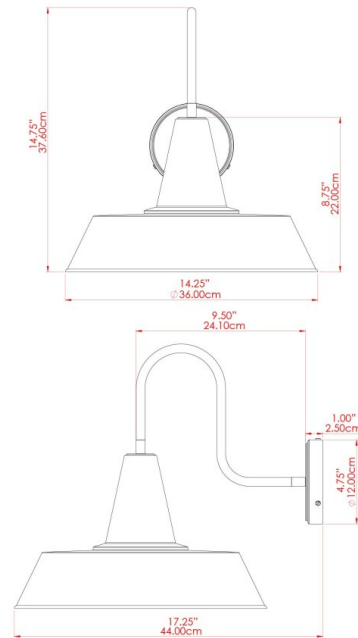

## HEX Wall Light

MLWL166PCORG Orange

MATERIAL	Brass   Aluminium
HEIGHT	13"
WIDTH   DIAMETER	12"
LENGTH   PROJECTION	16.75"
WEIGHT	0.74 kg   1.8 lbs
LAMPHOLDER	E26
MAX WATTAGE	40W
VOLTAGE	110/120v
ENVIRONMENTAL RATING	Dry Location (IP20)
CLASS PROTECTION	Class I
SHADE	-
FLEX   BAR   CHAIN LENGTH	n/a
CABLE TYPE	

# HEX Wall Light

MLWL166PCRED Red

MATERIAL	Brass   Aluminium
HEIGHT	13"
WIDTH   DIAMETER	12"
LENGTH   PROJECTION	16.75"
WEIGHT	0.74 kg   1.8 lbs
LAMPHOLDER	E26
MAX WATTAGE	40W
VOLTAGE	110/120v
ENVIRONMENTAL RATING	Dry Location (IP20)
CLASS PROTECTION	Class I
SHADE	-
FLEX   BAR   CHAIN LENGTH	n/a
CABLE TYPE	

## HEX Wall Light

MLWL166PCRGR Racing Green

MATERIAL	Brass   Aluminium
HEIGHT	13"
WIDTH   DIAMETER	12"
LENGTH   PROJECTION	16.75"
WEIGHT	0.74 kg   1.8 lbs
LAMPHOLDER	E26
MAX WATTAGE	40W
VOLTAGE	110/120v
ENVIRONMENTAL RATING	Dry Location (IP20)
CLASS PROTECTION	Class I
SHADE	-
FLEX   BAR   CHAIN LENGTH	n/a
CABLE TYPE	

# HEX Wall Light

MLWL166PCWTE White

MATERIAL	Brass   Aluminium
HEIGHT	13"
WIDTH   DIAMETER	12"
LENGTH   PROJECTION	16.75"
WEIGHT	0.74 kg   1.8 lbs
LAMPHOLDER	E26
MAX WATTAGE	40W
VOLTAGE	110/120v
ENVIRONMENTAL RATING	Dry Location (IP20)
CLASS PROTECTION	Class I
SHADE	-
FLEX   BAR   CHAIN LENGTH	n/a
CABLE TYPE	