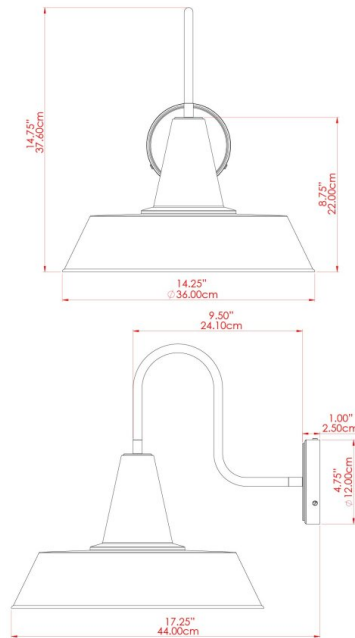

HEX Wall Light

MLWL166PCGRN Sage Green