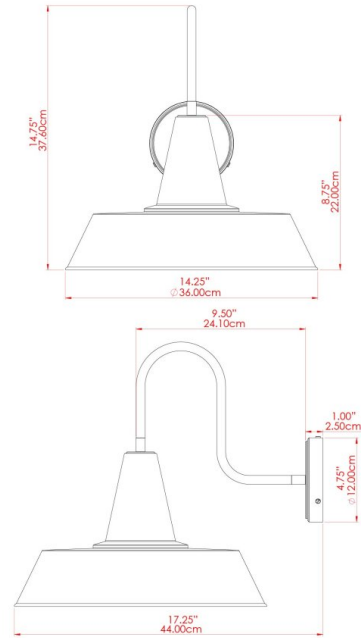

# HEX Wall Light

MLWL166PCBRZ Bronze

MATERIAL	Brass   Aluminium
HEIGHT	13"
WIDTH   DIAMETER	12"
LENGTH   PROJECTION	16.75"
WEIGHT	0.74 kg   1.8 lbs
LAMPHOLDER	E26
MAX WATTAGE	40W
VOLTAGE	110/120v
ENVIRONMENTAL RATING	Dry Location (IP20)
CLASS PROTECTION	Class I
SHADE	-
FLEX   BAR   CHAIN LENGTH	n/a
CABLE TYPE	

# HEX Wall Light

MLWL166PCGRY Grey

MATERIAL	Brass   Aluminium
HEIGHT	13"
WIDTH   DIAMETER	12"
LENGTH   PROJECTION	16.75"
WEIGHT	0.74 kg   1.8 lbs
LAMPHOLDER	E26
MAX WATTAGE	40W
VOLTAGE	110/120v
ENVIRONMENTAL RATING	Dry Location (IP20)
CLASS PROTECTION	Class I
SHADE	-
FLEX   BAR   CHAIN LENGTH	n/a
CABLE TYPE	

# HEX Wall Light

MLWL166PCMBK Matt Black

MATERIAL	Brass   Aluminium
HEIGHT	13"
WIDTH   DIAMETER	12"
LENGTH   PROJECTION	16.75"
WEIGHT	0.74 kg   1.8 lbs
LAMPHOLDER	E26
MAX WATTAGE	40W
VOLTAGE	110/120v
ENVIRONMENTAL RATING	Dry Location (IP20)
CLASS PROTECTION	Class I
SHADE	-
FLEX   BAR   CHAIN LENGTH	n/a
CABLE TYPE	

## HEX Wall Light

MLWL166PCORG Orange

MATERIAL	Brass   Aluminium
HEIGHT	13"
WIDTH   DIAMETER	12"
LENGTH   PROJECTION	16.75"
WEIGHT	0.74 kg   1.8 lbs
LAMPHOLDER	E26
MAX WATTAGE	40W
VOLTAGE	110/120v
ENVIRONMENTAL RATING	Dry Location (IP20)
CLASS PROTECTION	Class I
SHADE	-
FLEX   BAR   CHAIN LENGTH	n/a
CABLE TYPE	