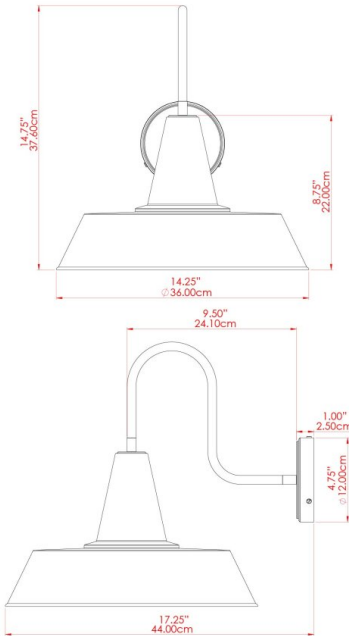

## HEX Wall Light

MLWL166PCORG Orange

MATERIAL	Brass   Aluminium
HEIGHT	13"
WIDTH   DIAMETER	12"
LENGTH   PROJECTION	16.75"
WEIGHT	0.74 kg   1.8 lbs
LAMPHOLDER	E26
MAX WATTAGE	40W
VOLTAGE	110/120v
ENVIRONMENTAL RATING	Dry Location (IP20)
CLASS PROTECTION	Class I
SHADE	-
FLEX   BAR   CHAIN LENGTH	n/a
CABLE TYPE	

# HEX Wall Light

MLWL166PCRED Red

MATERIAL	Brass   Aluminium
HEIGHT	13"
WIDTH   DIAMETER	12"
LENGTH   PROJECTION	16.75"
WEIGHT	0.74 kg   1.8 lbs
LAMPHOLDER	E26
MAX WATTAGE	40W
VOLTAGE	110/120v
ENVIRONMENTAL RATING	Dry Location (IP20)
CLASS PROTECTION	Class I
SHADE	-
FLEX   BAR   CHAIN LENGTH	n/a
CABLE TYPE	

# HEX Wall Light

MLWL166PCWTE White

MATERIAL	Brass   Aluminium
HEIGHT	13"
WIDTH   DIAMETER	12"
LENGTH   PROJECTION	16.75"
WEIGHT	0.74 kg   1.8 lbs
LAMPHOLDER	E26
MAX WATTAGE	40W
VOLTAGE	110/120v
ENVIRONMENTAL RATING	Dry Location (IP20)
CLASS PROTECTION	Class I
SHADE	-
FLEX   BAR   CHAIN LENGTH	n/a
CABLE TYPE	

# HEX Wall Light

MLWL166PCYLW Yellow

MATERIAL	Brass   Aluminium
HEIGHT	13"
WIDTH   DIAMETER	12"
LENGTH   PROJECTION	16.75"
WEIGHT	0.74 kg   1.8 lbs
LAMPHOLDER	E26
MAX WATTAGE	40W
VOLTAGE	110/120v
ENVIRONMENTAL RATING	Dry Location (IP20)
CLASS PROTECTION	Class I
SHADE	-
FLEX   BAR   CHAIN LENGTH	n/a
CABLE TYPE	