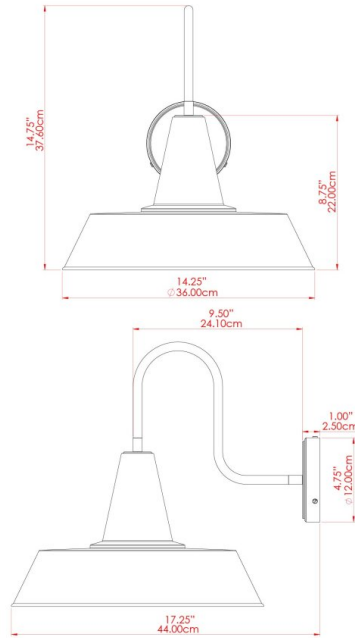

HEX Wall Light

MLWL166PCBLK Black

MATERIAL	Brass | Aluminium
HEIGHT	13"
WIDTH | DIAMETER	12"
LENGTH | PROJECTION	16.75"
WEIGHT	0.74 kg | 1.8 lbs
LAMPHOLDER	E26
MAX WATTAGE	40W
VOLTAGE	110/120v
ENVIRONMENTAL RATING	Dry Location (IP20)
CLASS PROTECTION	Class I
SHADE	-
FLEX | BAR | CHAIN LENGTH	n/a
CABLE TYPE	|