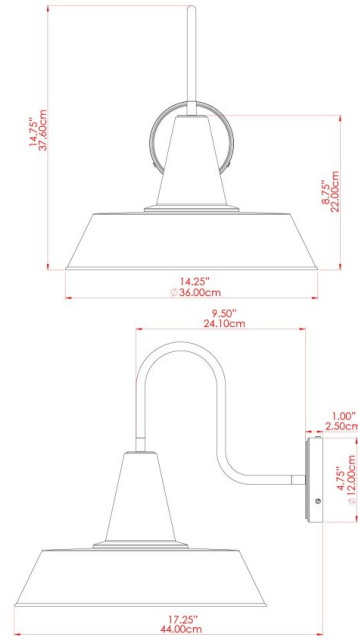

# HEX Wall Light

MLWL166PCGRY Grey

MATERIAL	Brass   Aluminium
HEIGHT	13"
WIDTH   DIAMETER	12"
LENGTH   PROJECTION	16.75"
WEIGHT	0.74 kg   1.8 lbs
LAMPHOLDER	E26
MAX WATTAGE	40W
VOLTAGE	110/120v
ENVIRONMENTAL RATING	Dry Location (IP20)
CLASS PROTECTION	Class I
SHADE	-
FLEX   BAR   CHAIN LENGTH	n/a
CABLE TYPE	

# HEX Wall Light

MLWL166PCMBK Matt Black

MATERIAL	Brass   Aluminium
HEIGHT	13"
WIDTH   DIAMETER	12"
LENGTH   PROJECTION	16.75"
WEIGHT	0.74 kg   1.8 lbs
LAMPHOLDER	E26
MAX WATTAGE	40W
VOLTAGE	110/120v
ENVIRONMENTAL RATING	Dry Location (IP20)
CLASS PROTECTION	Class I
SHADE	-
FLEX   BAR   CHAIN LENGTH	n/a
CABLE TYPE	

## HEX Wall Light

MLWL166PCORG Orange

MATERIAL	Brass   Aluminium
HEIGHT	13"
WIDTH   DIAMETER	12"
LENGTH   PROJECTION	16.75"
WEIGHT	0.74 kg   1.8 lbs
LAMPHOLDER	E26
MAX WATTAGE	40W
VOLTAGE	110/120v
ENVIRONMENTAL RATING	Dry Location (IP20)
CLASS PROTECTION	Class I
SHADE	-
FLEX   BAR   CHAIN LENGTH	n/a
CABLE TYPE	

# HEX Wall Light

MLWL166PCRED Red

MATERIAL	Brass   Aluminium
HEIGHT	13"
WIDTH   DIAMETER	12"
LENGTH   PROJECTION	16.75"
WEIGHT	0.74 kg   1.8 lbs
LAMPHOLDER	E26
MAX WATTAGE	40W
VOLTAGE	110/120v
ENVIRONMENTAL RATING	Dry Location (IP20)
CLASS PROTECTION	Class I
SHADE	-
FLEX   BAR   CHAIN LENGTH	n/a
CABLE TYPE	