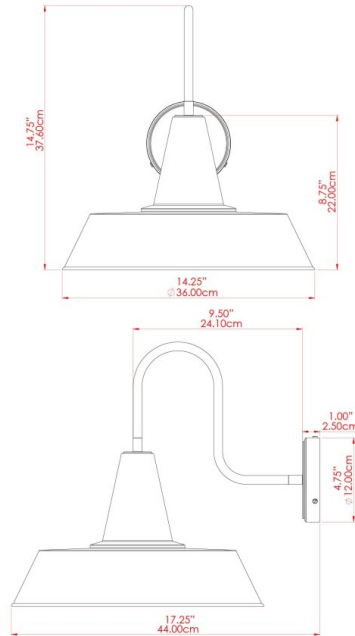

# HEX Wall Light

MLWL166PCRED Red

MATERIAL	Brass   Aluminium
HEIGHT	13"
WIDTH   DIAMETER	12"
LENGTH   PROJECTION	16.75"
WEIGHT	0.74 kg   1.8 lbs
LAMPHOLDER	E26
MAX WATTAGE	40W
VOLTAGE	110/120v
ENVIRONMENTAL RATING	Dry Location (IP20)
CLASS PROTECTION	Class I
SHADE	-
FLEX   BAR   CHAIN LENGTH	n/a
CABLE TYPE	

## HEX Wall Light

MLWL166PCRGR Racing Green

MATERIAL	Brass   Aluminium
HEIGHT	13"
WIDTH   DIAMETER	12"
LENGTH   PROJECTION	16.75"
WEIGHT	0.74 kg   1.8 lbs
LAMPHOLDER	E26
MAX WATTAGE	40W
VOLTAGE	110/120v
ENVIRONMENTAL RATING	Dry Location (IP20)
CLASS PROTECTION	Class I
SHADE	-
FLEX   BAR   CHAIN LENGTH	n/a
CABLE TYPE	

# HEX Wall Light

MLWL166PCWTE White

MATERIAL	Brass   Aluminium
HEIGHT	13"
WIDTH   DIAMETER	12"
LENGTH   PROJECTION	16.75"
WEIGHT	0.74 kg   1.8 lbs
LAMPHOLDER	E26
MAX WATTAGE	40W
VOLTAGE	110/120v
ENVIRONMENTAL RATING	Dry Location (IP20)
CLASS PROTECTION	Class I
SHADE	-
FLEX   BAR   CHAIN LENGTH	n/a
CABLE TYPE	

# HEX Wall Light

MLWL166PCYLW Yellow

MATERIAL	Brass   Aluminium
HEIGHT	13"
WIDTH   DIAMETER	12"
LENGTH   PROJECTION	16.75"
WEIGHT	0.74 kg   1.8 lbs
LAMPHOLDER	E26
MAX WATTAGE	40W
VOLTAGE	110/120v
ENVIRONMENTAL RATING	Dry Location (IP20)
CLASS PROTECTION	Class I
SHADE	-
FLEX   BAR   CHAIN LENGTH	n/a
CABLE TYPE	