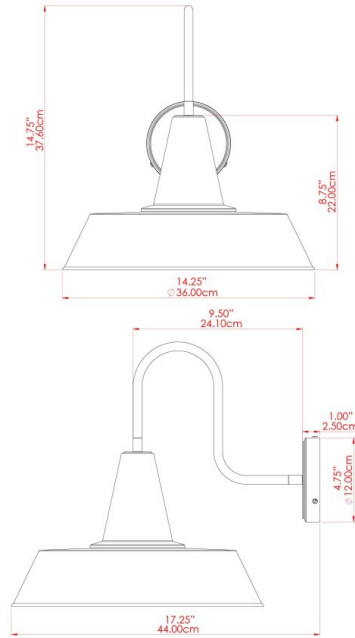

HEX Wall Light

MLWL166PCGRY Grey

MATERIAL	Brass | Aluminium
HEIGHT	13"
WIDTH | DIAMETER	12"
LENGTH | PROJECTION	16.75"
WEIGHT	0.74 kg | 1.8 lbs
LAMPHOLDER	E26
MAX WATTAGE	40W
VOLTAGE	110/120v
ENVIRONMENTAL RATING	Dry Location (IP20)
CLASS PROTECTION	Class I
SHADE	-
FLEX | BAR | CHAIN LENGTH	n/a
CABLE TYPE	|