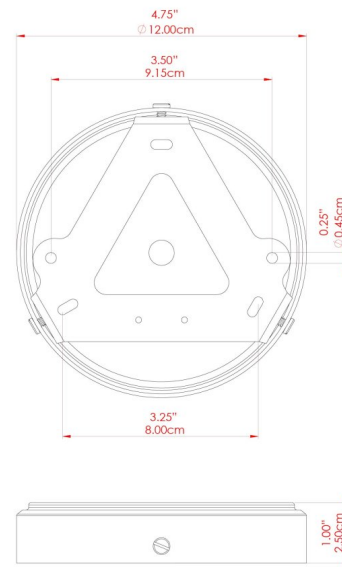

FIXING BRACKET: MLROSE39 | Antique Silver

Product Notes:
1) Bulbs not included. 2) Dimensions do not include bulbs. 3) All products are individually made-to-order and therefore may differ slightly within manufacturing tolerances. 4) Cable / chain can be shortened during installation. Longer cable / chain lengths available on request. 5) Additional color finishes may be available on request. 6) Twisted cable is not available for UL wired products. Round cable in black or brown only is supplied instead. 7) Refer to our website for a full list of terms and conditions.