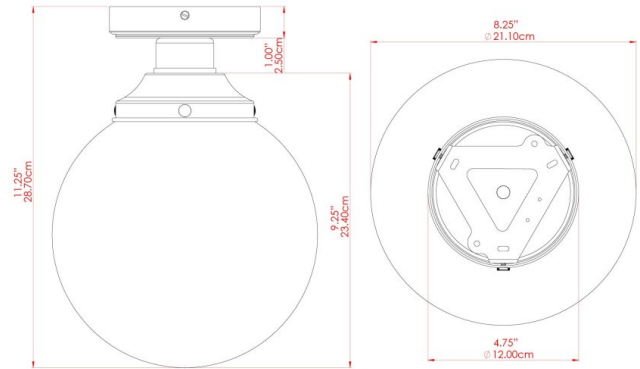

RIAD 20CM Ceiling Light

MLCF33ANTSLV Antique Silver

MATERIAL	Brass | Glass
HEIGHT	10.75"
WIDTH | DIAMETER	7.75"
LENGTH | PROJECTION	n/a
WEIGHT	0.77 kg | 1.8 lbs
LAMPHOLDER	E26
MAX WATTAGE	60W
VOLTAGE	110/120v
ENVIRONMENTAL RATING	Dry Location (IP20)
CLASS PROTECTION	Class I
SHADE	GL131
FLEX | BAR | CHAIN LENGTH	n/a
CABLE TYPE	|