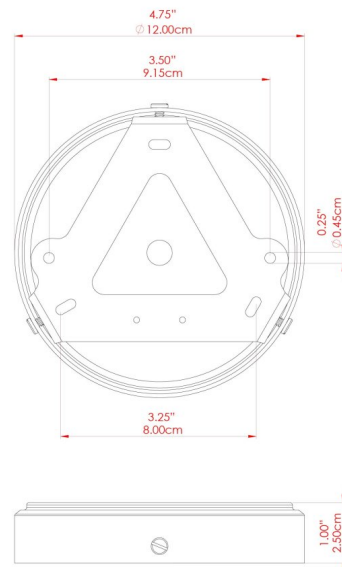

FIXING BRACKET: MLROSE39 | Antique Brass

Product Notes:
1) Bulbs not included. 2) Dimensions do not include bulbs. 3) All products are individually made-to-order and therefore may differ slightly within manufacturing tolerances. 4) Cable / chain can be shortened during installation. Longer cable / chain lengths available on request. 5) Additional color finishes may be available on request. 6) Twisted cable is not available for UL wired products. Round cable in black or brown only is supplied instead. 7) Refer to our website for a full list of terms and conditions.