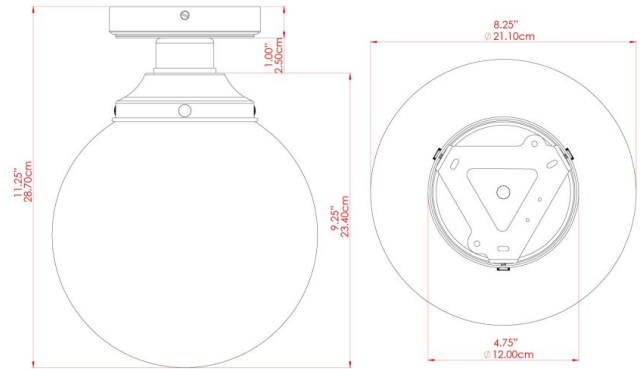

RIAD 20CM Ceiling Light

MLCF33POLCHR Polished Chrome

MATERIAL	Brass | Glass
HEIGHT	10.75"
WIDTH | DIAMETER	7.75"
LENGTH | PROJECTION	n/a
WEIGHT	0.77 kg | 1.8 lbs
LAMPHOLDER	E26
MAX WATTAGE	60W
VOLTAGE	110/120v
ENVIRONMENTAL RATING	Dry Location (IP20)
CLASS PROTECTION	Class I
SHADE	GL131
FLEX | BAR | CHAIN LENGTH	n/a
CABLE TYPE	|