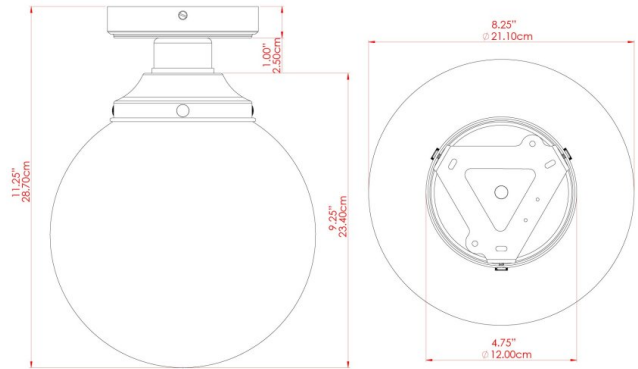

RIAD 20CM Ceiling Light

MLCF33ANTBRS Antique Brass

MATERIAL	Brass | Glass
HEIGHT	10.75"
WIDTH | DIAMETER	7.75"
LENGTH | PROJECTION	n/a
WEIGHT	0.77 kg | 1.8 lbs
LAMPHOLDER	E26
MAX WATTAGE	60W
VOLTAGE	110/120v
ENVIRONMENTAL RATING	Dry Location (IP20)
CLASS PROTECTION	Class I
SHADE	GL131
FLEX | BAR | CHAIN LENGTH	n/a
CABLE TYPE	|