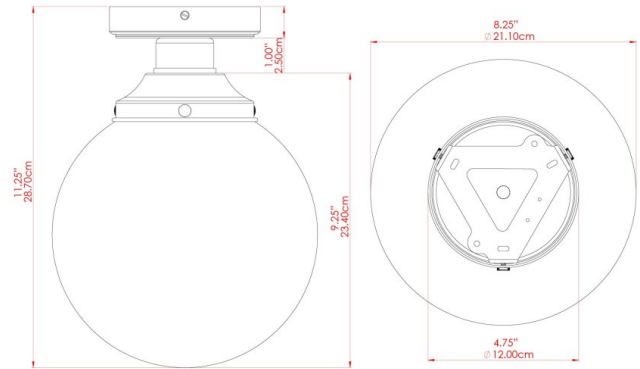

RIAD 20CM Ceiling Light

MLCF33POLBRS Polished Brass

MATERIAL	Brass Glass
HEIGHT	10.75"
WIDTH DIAMETER	7.75"
LENGTH PROJECTION	n/a
WEIGHT	0.77 kg 1.8 lbs
LAMPHOLDER	E26
MAX WATTAGE	60W
VOLTAGE	110/120v
ENVIRONMENTAL RATING	Dry Location (IP20)
CLASS PROTECTION	Class I
SHADE	GL131
FLEX BAR CHAIN LENGTH	n/a
CABLE TYPE	

RIAD 20CM Ceiling Light

MLCF33POLCHR Polished Chrome

MATERIAL	Brass Glass
HEIGHT	10.75"
WIDTH DIAMETER	7.75"
LENGTH PROJECTION	n/a
WEIGHT	0.77 kg 1.8 lbs
LAMPHOLDER	E26
MAX WATTAGE	60W
VOLTAGE	110/120v
ENVIRONMENTAL RATING	Dry Location (IP20)
CLASS PROTECTION	Class I
SHADE	GL131
FLEX BAR CHAIN LENGTH	n/a
CABLE TYPE	

RIAD 20CM Ceiling Light

MLCF33SATBRS Satin Brass

MATERIAL	Brass Glass
HEIGHT	10.75"
WIDTH DIAMETER	7.75"
LENGTH PROJECTION	n/a
WEIGHT	0.77 kg 1.8 lbs
LAMPHOLDER	E26
MAX WATTAGE	60W
VOLTAGE	110/120v
ENVIRONMENTAL RATING	Dry Location (IP20)
CLASS PROTECTION	Class I
SHADE	GL131
FLEX BAR CHAIN LENGTH	n/a
CABLE TYPE	

FIXING BRACKET: MLROSE39 | Satin Brass

RIAD 20CM Ceiling Light

MLCF33SATCHR Satin Chrome

MATERIAL	Brass Glass
HEIGHT	10.75"
WIDTH DIAMETER	7.75"
LENGTH PROJECTION	n/a
WEIGHT	0.77 kg 1.8 lbs
LAMPHOLDER	E26
MAX WATTAGE	60W
VOLTAGE	110/120v
ENVIRONMENTAL RATING	Dry Location (IP20)
CLASS PROTECTION	Class I
SHADE	GL131
FLEX BAR CHAIN LENGTH	n/a
CABLE TYPE	