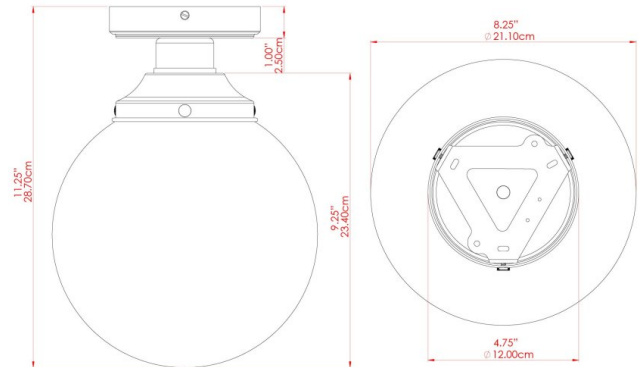

RIAD 20CM Ceiling Light

MLCF33POLBRS Polished Brass

MATERIAL	Brass | Glass
HEIGHT	10.75"
WIDTH | DIAMETER	7.75"
LENGTH | PROJECTION	n/a
WEIGHT	0.77 kg | 1.8 lbs
LAMPHOLDER	E26
MAX WATTAGE	60W
VOLTAGE	110/120v
ENVIRONMENTAL RATING	Dry Location (IP20)
CLASS PROTECTION	Class I
SHADE	GL131
FLEX | BAR | CHAIN LENGTH	n/a
CABLE TYPE	|