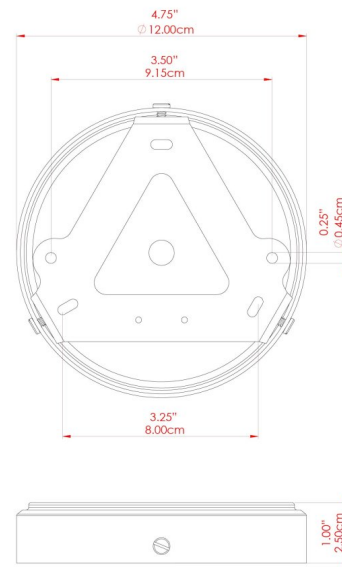

RIAD 20CM Ceiling Light

MLCF33POLBRS Polished Brass

MATERIAL	Brass Glass
HEIGHT	10.75"
WIDTH DIAMETER	7.75"
LENGTH PROJECTION	n/a
WEIGHT	0.77 kg 1.8 lbs
LAMPHOLDER	E26
MAX WATTAGE	60W
VOLTAGE	110/120v
ENVIRONMENTAL RATING	Dry Location (IP20)
CLASS PROTECTION	Class I
SHADE	GL131
FLEX BAR CHAIN LENGTH	n/a
CABLE TYPE	

RIAD 20CM Ceiling Light

MLCF33POLCHR Polished Chrome

MATERIAL	Brass Glass
HEIGHT	10.75"
WIDTH DIAMETER	7.75"
LENGTH PROJECTION	n/a
WEIGHT	0.77 kg 1.8 lbs
LAMPHOLDER	E26
MAX WATTAGE	60W
VOLTAGE	110/120v
ENVIRONMENTAL RATING	Dry Location (IP20)
CLASS PROTECTION	Class I
SHADE	GL131
FLEX BAR CHAIN LENGTH	n/a
CABLE TYPE	

RIAD 20CM Ceiling Light

MLCF33SATBRS Satin Brass

MATERIAL	Brass Glass
HEIGHT	10.75"
WIDTH DIAMETER	7.75"
LENGTH PROJECTION	n/a
WEIGHT	0.77 kg 1.8 lbs
LAMPHOLDER	E26
MAX WATTAGE	60W
VOLTAGE	110/120v
ENVIRONMENTAL RATING	Dry Location (IP20)
CLASS PROTECTION	Class I
SHADE	GL131
FLEX BAR CHAIN LENGTH	n/a
CABLE TYPE	

FIXING BRACKET: MLROSE39 | Satin Brass

RIAD 20CM Ceiling Light

MLCF33SATCHR Satin Chrome

MATERIAL	Brass Glass
HEIGHT	10.75"
WIDTH DIAMETER	7.75"
LENGTH PROJECTION	n/a
WEIGHT	0.77 kg 1.8 lbs
LAMPHOLDER	E26
MAX WATTAGE	60W
VOLTAGE	110/120v
ENVIRONMENTAL RATING	Dry Location (IP20)
CLASS PROTECTION	Class I
SHADE	GL131
FLEX BAR CHAIN LENGTH	n/a
CABLE TYPE	