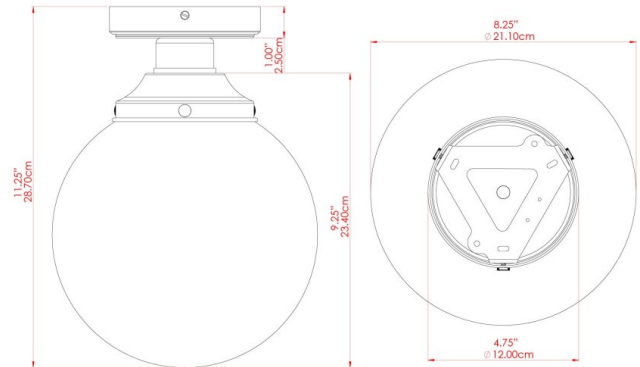

RIAD 20CM Ceiling Light

MLCF33POLBRS Polished Brass

MATERIAL	Brass Glass
HEIGHT	10.75"
WIDTH DIAMETER	7.75"
LENGTH PROJECTION	n/a
WEIGHT	0.77 kg 1.8 lbs
LAMPHOLDER	E26
MAX WATTAGE	60W
VOLTAGE	110/120v
ENVIRONMENTAL RATING	Dry Location (IP20)
CLASS PROTECTION	Class I
SHADE	GL131
FLEX BAR CHAIN LENGTH	n/a
CABLE TYPE	

RIAD 20CM Ceiling Light

MLCF33POLCHR Polished Chrome

MATERIAL	Brass Glass
HEIGHT	10.75"
WIDTH DIAMETER	7.75"
LENGTH PROJECTION	n/a
WEIGHT	0.77 kg 1.8 lbs
LAMPHOLDER	E26
MAX WATTAGE	60W
VOLTAGE	110/120v
ENVIRONMENTAL RATING	Dry Location (IP20)
CLASS PROTECTION	Class I
SHADE	GL131
FLEX BAR CHAIN LENGTH	n/a
CABLE TYPE	

RIAD 20CM Ceiling Light

MLCF33SATBRS Satin Brass

MATERIAL	Brass Glass
HEIGHT	10.75"
WIDTH DIAMETER	7.75"
LENGTH PROJECTION	n/a
WEIGHT	0.77 kg 1.8 lbs
LAMPHOLDER	E26
MAX WATTAGE	60W
VOLTAGE	110/120v
ENVIRONMENTAL RATING	Dry Location (IP20)
CLASS PROTECTION	Class I
SHADE	GL131
FLEX BAR CHAIN LENGTH	n/a
CABLE TYPE	

FIXING BRACKET: MLROSE39 | Satin Brass

RIAD 20CM Ceiling Light

MLCF33SATCHR Satin Chrome

MATERIAL	Brass Glass
HEIGHT	10.75"
WIDTH DIAMETER	7.75"
LENGTH PROJECTION	n/a
WEIGHT	0.77 kg 1.8 lbs
LAMPHOLDER	E26
MAX WATTAGE	60W
VOLTAGE	110/120v
ENVIRONMENTAL RATING	Dry Location (IP20)
CLASS PROTECTION	Class I
SHADE	GL131
FLEX BAR CHAIN LENGTH	n/a
CABLE TYPE	