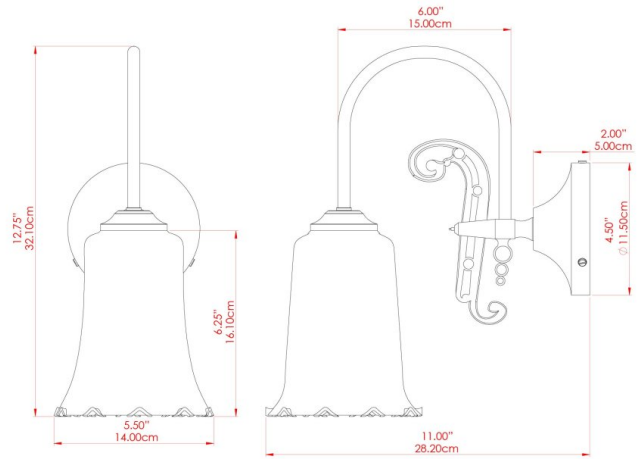

MEDAN Wall Light

MLWL346ANTBRS Antique Brass

MATERIAL	Brass Glass
HEIGHT	12.5"
WIDTH DIAMETER	5.75"
LENGTH PROJECTION	11"
WEIGHT	0.72 kg 1.5 lbs
LAMPHOLDER	E26
MAX WATTAGE	40W
VOLTAGE	110/120v
ENVIRONMENTAL RATING	Dry Location (IP20)
CLASS PROTECTION	Class I
SHADE	GL158
FLEX BAR CHAIN LENGTH	n/a
CABLE TYPE	

FIXING BRACKET: MLWB12 | Antique Brass

Product Notes:
 1) Bulbs not included. 2) Dimensions do not include bulbs. 3) All products are individually made-to-order and therefore may differ slightly within manufacturing tolerances. 4) Cable / chain can be shortened during installation. Longer cable / chain lengths available on request. 5) Additional color finishes may be available on request. 6) Twisted cable is not available for UL wired products. Round cable in black or brown only is supplied instead. 7) Refer to our website for a full list of terms and conditions.

MEDAN Wall Light

MLWL346ANTSLV Antique Silver

MATERIAL	Brass Glass
HEIGHT	12.5"
WIDTH DIAMETER	5.75"
LENGTH PROJECTION	11"
WEIGHT	0.72 kg 1.5 lbs
LAMPHOLDER	E26
MAX WATTAGE	40W
VOLTAGE	110/120v
ENVIRONMENTAL RATING	Dry Location (IP20)
CLASS PROTECTION	Class I
SHADE	GL158
FLEX BAR CHAIN LENGTH	n/a
CABLE TYPE	

MEDAN Wall Light

MLWL346POLBRS Polished Brass

MATERIAL	Brass Glass
HEIGHT	12.5"
WIDTH DIAMETER	5.75"
LENGTH PROJECTION	11"
WEIGHT	0.72 kg 1.5 lbs
LAMPHOLDER	E26
MAX WATTAGE	40W
VOLTAGE	110/120v
ENVIRONMENTAL RATING	Dry Location (IP20)
CLASS PROTECTION	Class I
SHADE	GL158
FLEX BAR CHAIN LENGTH	n/a
CABLE TYPE	