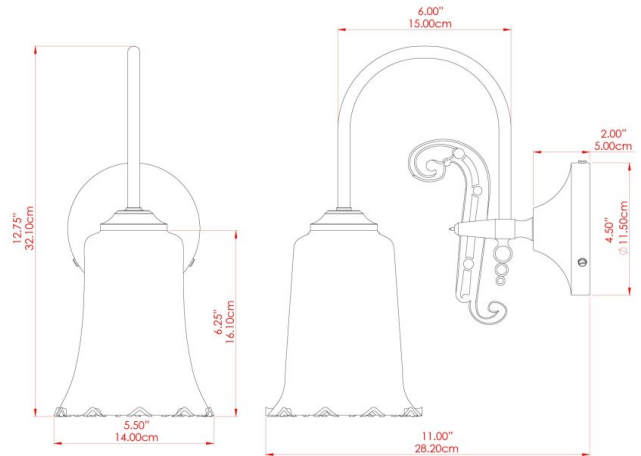

MEDAN Wall Light

MLWL346ANTBRS Antique Brass

MATERIAL	Brass | Glass
HEIGHT	12.5"
WIDTH | DIAMETER	5.75"
LENGTH | PROJECTION	11"
WEIGHT	0.72 kg | 1.5 lbs
LAMPHOLDER	E26
MAX WATTAGE	40W
VOLTAGE	110/120v
ENVIRONMENTAL RATING	Dry Location (IP20)
CLASS PROTECTION	Class I
SHADE	GL158
FLEX | BAR | CHAIN LENGTH	n/a
CABLE TYPE	|