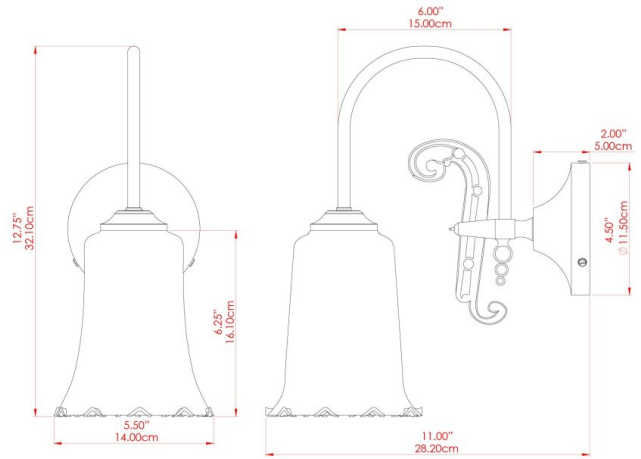

MEDAN Wall Light

MLWL346ANTSLV Antique Silver

MATERIAL	Brass Glass
HEIGHT	12.5"
WIDTH DIAMETER	5.75"
LENGTH PROJECTION	11"
WEIGHT	0.72 kg 1.5 lbs
LAMPHOLDER	E26
MAX WATTAGE	40W
VOLTAGE	110/120v
ENVIRONMENTAL RATING	Dry Location (IP20)
CLASS PROTECTION	Class I
SHADE	GL158
FLEX BAR CHAIN LENGTH	n/a
CABLE TYPE	

MEDAN Wall Light

MLWL346POLBRS Polished Brass

MATERIAL	Brass Glass
HEIGHT	12.5"
WIDTH DIAMETER	5.75"
LENGTH PROJECTION	11"
WEIGHT	0.72 kg 1.5 lbs
LAMPHOLDER	E26
MAX WATTAGE	40W
VOLTAGE	110/120v
ENVIRONMENTAL RATING	Dry Location (IP20)
CLASS PROTECTION	Class I
SHADE	GL158
FLEX BAR CHAIN LENGTH	n/a
CABLE TYPE	

FIXING BRACKET: MLWB12 | Polished Brass

Product Notes:
 1) Bulbs not included. 2) Dimensions do not include bulbs. 3) All products are individually made-to-order and therefore may differ slightly within manufacturing tolerances. 4) Cable / chain can be shortened during installation. Longer cable / chain lengths available on request. 5) Additional color finishes may be available on request. 6) Twisted cable is not available for UL wired products. Round cable in black or brown only is supplied instead. 7) Refer to our website for a full list of terms and conditions.

MEDAN Wall Light

MLWL346SATBRS Satin Brass

MATERIAL	Brass Glass
HEIGHT	12.5"
WIDTH DIAMETER	5.75"
LENGTH PROJECTION	11"
WEIGHT	0.72 kg 1.5 lbs
LAMPHOLDER	E26
MAX WATTAGE	40W
VOLTAGE	110/120v
ENVIRONMENTAL RATING	Dry Location (IP20)
CLASS PROTECTION	Class I
SHADE	GL158
FLEX BAR CHAIN LENGTH	n/a
CABLE TYPE	