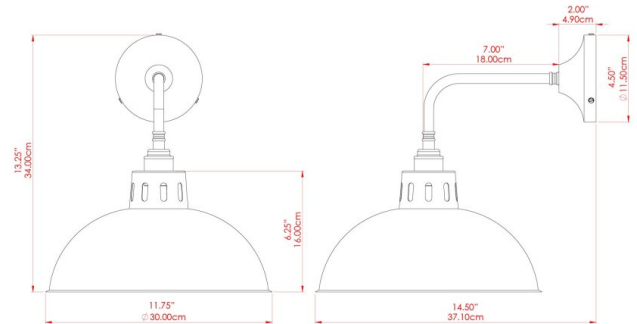

PARIS Wall Light

MLWL366ANTBRS Antique Brass

MATERIAL	Brass
HEIGHT	12.5"
WIDTH | DIAMETER	11.75"
LENGTH | PROJECTION	14.25"
WEIGHT	1.2 kg | 2.5 lbs
LAMPHOLDER	E26
MAX WATTAGE	40W
VOLTAGE	110/120v
ENVIRONMENTAL RATING	Dry Location (IP20)
CLASS PROTECTION	Class I
SHADE	-
FLEX | BAR | CHAIN LENGTH	n/a
CABLE TYPE	|