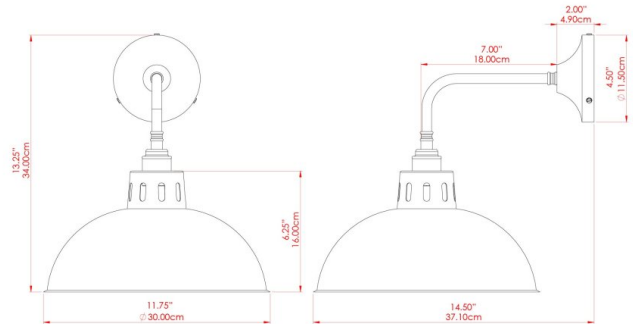

PARIS Wall Light

MLWL366ANTSLV Antique Silver

MATERIAL	Brass
HEIGHT	12.5"
WIDTH | DIAMETER	11.75"
LENGTH | PROJECTION	14.25"
WEIGHT	1.2 kg | 2.5 lbs
LAMPHOLDER	E26
MAX WATTAGE	40W
VOLTAGE	110/120v
ENVIRONMENTAL RATING	Dry Location (IP20)
CLASS PROTECTION	Class I
SHADE	-
FLEX | BAR | CHAIN LENGTH	n/a
CABLE TYPE	|