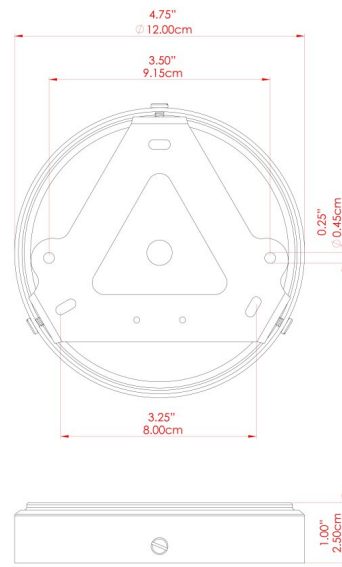

FIXING BRACKET: MLWB17 | Satin Brass

Product Notes:
1) Bulbs not included. 2) Dimensions do not include bulbs. 3) All products are individually made-to-order and therefore may differ slightly within manufacturing tolerances. 4) Cable / chain can be shortened during installation. Longer cable / chain lengths available on request. 5) Additional color finishes may be available on request. 6) Twisted cable is not available for UL wired products. Round cable in black or brown only is supplied instead. 7) Refer to our website for a full list of terms and conditions.