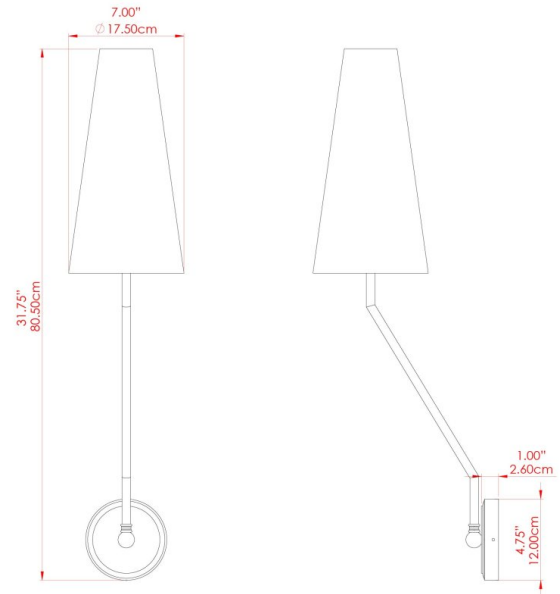

RHYL Wall Light

MLWL327ANTBRS Antique Brass

MATERIAL	Brass
HEIGHT	28.25"
WIDTH | DIAMETER	7.75"
LENGTH | PROJECTION	8.75"
WEIGHT	0.78 kg | 1.8 lbs
LAMPHOLDER	E26
MAX WATTAGE	40W
VOLTAGE	110/120v
ENVIRONMENTAL RATING	Dry Location (IP20)
CLASS PROTECTION	Class I
SHADE	MLFS004
FLEX | BAR | CHAIN LENGTH	n/a
CABLE TYPE	|