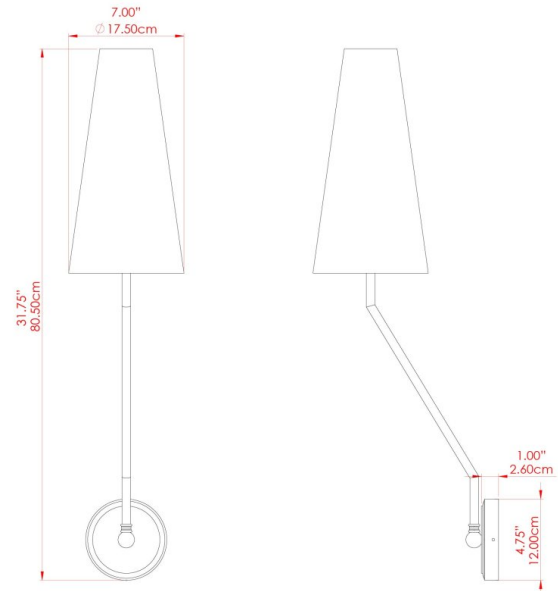

RHYL Wall Light

MLWL327PCMBK Matt Black

MATERIAL	Brass
HEIGHT	28.25"
WIDTH | DIAMETER	7.75"
LENGTH | PROJECTION	8.75"
WEIGHT	0.78 kg | 1.8 lbs
LAMPHOLDER	E26
MAX WATTAGE	40W
VOLTAGE	110/120v
ENVIRONMENTAL RATING	Dry Location (IP20)
CLASS PROTECTION	Class I
SHADE	MLFS004
FLEX | BAR | CHAIN LENGTH	n/a
CABLE TYPE	|