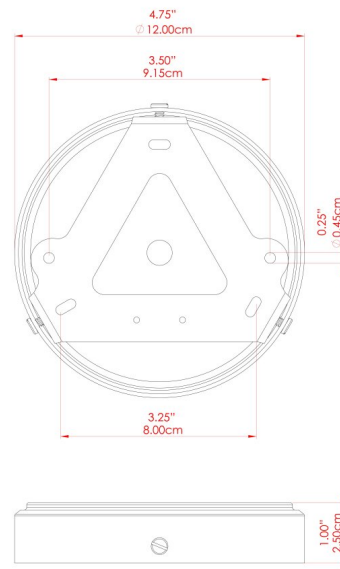

FIXING BRACKET: MLWB17 | Antique Silver

Product Notes:
1) Bulbs not included. 2) Dimensions do not include bulbs. 3) All products are individually made-to-order and therefore may differ slightly within manufacturing tolerances. 4) Cable / chain can be shortened during installation. Longer cable / chain lengths available on request. 5) Additional color finishes may be available on request. 6) Twisted cable is not available for UL wired products. Round cable in black or brown only is supplied instead. 7) Refer to our website for a full list of terms and conditions.