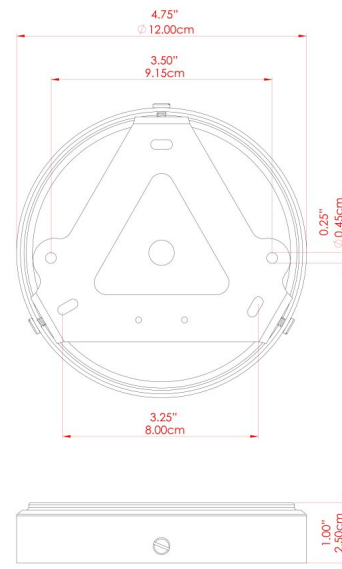

FIXING BRACKET: MLWB17 | Polished Brass

Product Notes:
1) Bulbs not included. 2) Dimensions do not include bulbs. 3) All products are individually made-to-order and therefore may differ slightly within manufacturing tolerances. 4) Cable / chain can be shortened during installation. Longer cable / chain lengths available on request. 5) Additional color finishes may be available on request. 6) Twisted cable is not available for UL wired products. Round cable in black or brown only is supplied instead. 7) Refer to our website for a full list of terms and conditions.