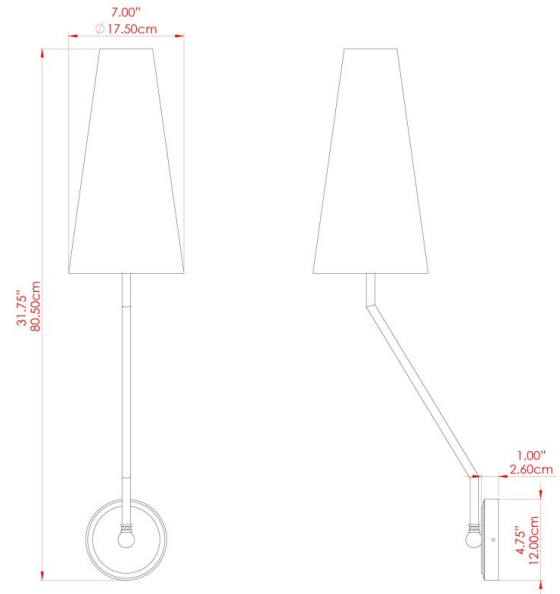

RHYL Wall Light

MLWL327POLBRS Polished Brass

MATERIAL	Brass
HEIGHT	28.25"
WIDTH | DIAMETER	7.75"
LENGTH | PROJECTION	8.75"
WEIGHT	0.78 kg | 1.8 lbs
LAMPHOLDER	E26
MAX WATTAGE	40W
VOLTAGE	110/120v
ENVIRONMENTAL RATING	Dry Location (IP20)
CLASS PROTECTION	Class I
SHADE	MLFS004
FLEX | BAR | CHAIN LENGTH	n/a
CABLE TYPE	|