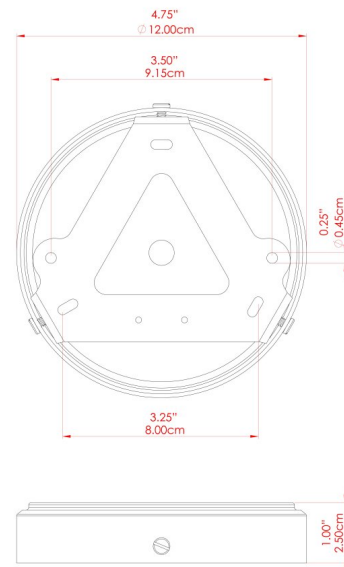

FIXING BRACKET: MLWB17 | Antique Brass

Product Notes:
1) Bulbs not included. 2) Dimensions do not include bulbs. 3) All products are individually made-to-order and therefore may differ slightly within manufacturing tolerances. 4) Cable / chain can be shortened during installation. Longer cable / chain lengths available on request. 5) Additional color finishes may be available on request. 6) Twisted cable is not available for UL wired products. Round cable in black or brown only is supplied instead. 7) Refer to our website for a full list of terms and conditions.