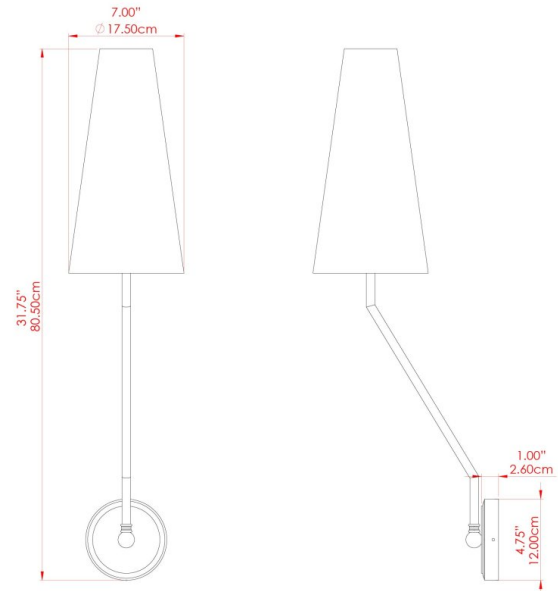

RHYL Wall Light

MLWL327PCBLK Black

MATERIAL	Brass
HEIGHT	28.25"
WIDTH | DIAMETER	7.75"
LENGTH | PROJECTION	8.75"
WEIGHT	0.78 kg | 1.8 lbs
LAMPHOLDER	E26
MAX WATTAGE	40W
VOLTAGE	110/120v
ENVIRONMENTAL RATING	Dry Location (IP20)
CLASS PROTECTION	Class I
SHADE	MLFS004
FLEX | BAR | CHAIN LENGTH	n/a
CABLE TYPE	|