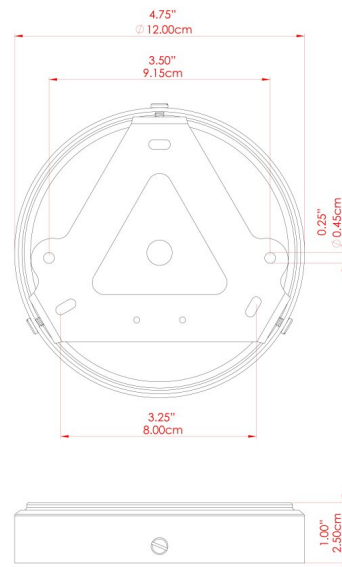

FIXING BRACKET: MLWB17 | Black

Product Notes:
1) Bulbs not included. 2) Dimensions do not include bulbs. 3) All products are individually made-to-order and therefore may differ slightly within manufacturing tolerances. 4) Cable / chain can be shortened during installation. Longer cable / chain lengths available on request. 5) Additional color finishes may be available on request. 6) Twisted cable is not available for UL wired products. Round cable in black or brown only is supplied instead. 7) Refer to our website for a full list of terms and conditions.