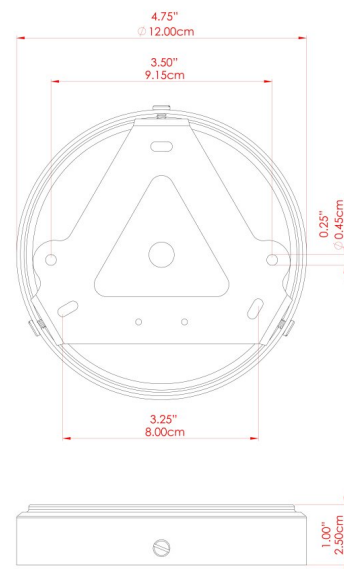

FIXING BRACKET: MLWB17 | Matt Black

Product Notes:
1) Bulbs not included. 2) Dimensions do not include bulbs. 3) All products are individually made-to-order and therefore may differ slightly within manufacturing tolerances. 4) Cable / chain can be shortened during installation. Longer cable / chain lengths available on request. 5) Additional color finishes may be available on request. 6) Twisted cable is not available for UL wired products. Round cable in black or brown only is supplied instead. 7) Refer to our website for a full list of terms and conditions.