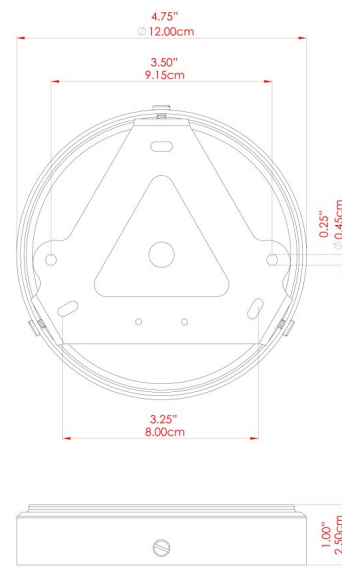

FIXING BRACKET: MLWB17 | White

Product Notes:
1) Bulbs not included. 2) Dimensions do not include bulbs. 3) All products are individually made-to-order and therefore may differ slightly within manufacturing tolerances. 4) Cable / chain can be shortened during installation. Longer cable / chain lengths available on request. 5) Additional color finishes may be available on request. 6) Twisted cable is not available for UL wired products. Round cable in black or brown only is supplied instead. 7) Refer to our website for a full list of terms and conditions.