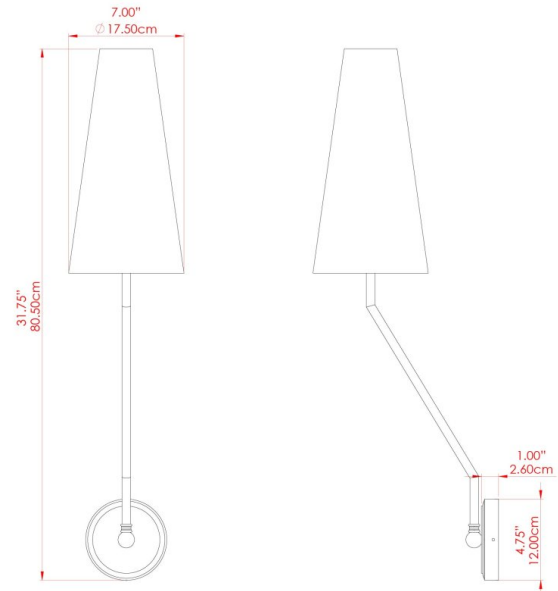

RHYL Wall Light

MLWL327PCWTE White

MATERIAL	Brass
HEIGHT	28.25"
WIDTH | DIAMETER	7.75"
LENGTH | PROJECTION	8.75"
WEIGHT	0.78 kg | 1.8 lbs
LAMPHOLDER	E26
MAX WATTAGE	40W
VOLTAGE	110/120v
ENVIRONMENTAL RATING	Dry Location (IP20)
CLASS PROTECTION	Class I
SHADE	MLFS004
FLEX | BAR | CHAIN LENGTH	n/a
CABLE TYPE	|