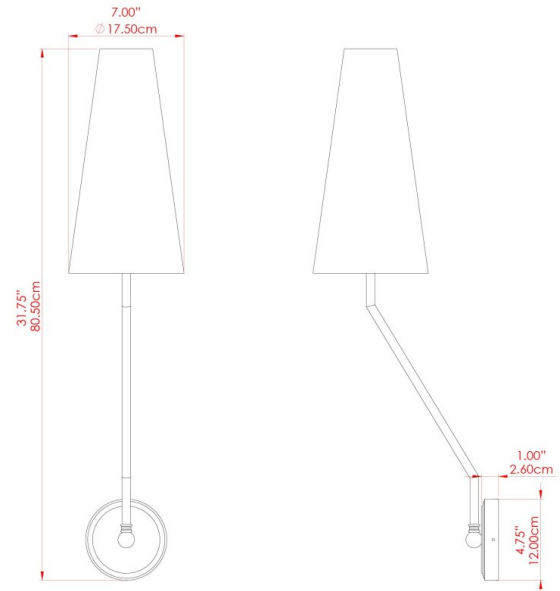

RHYL Wall Light

MLWL327SATBRS Satin Brass

MATERIAL	Brass
HEIGHT	28.25"
WIDTH | DIAMETER	7.75"
LENGTH | PROJECTION	8.75"
WEIGHT	0.78 kg | 1.8 lbs
LAMPHOLDER	E26
MAX WATTAGE	40W
VOLTAGE	110/120v
ENVIRONMENTAL RATING	Dry Location (IP20)
CLASS PROTECTION	Class I
SHADE	MLFS004
FLEX | BAR | CHAIN LENGTH	n/a
CABLE TYPE	|