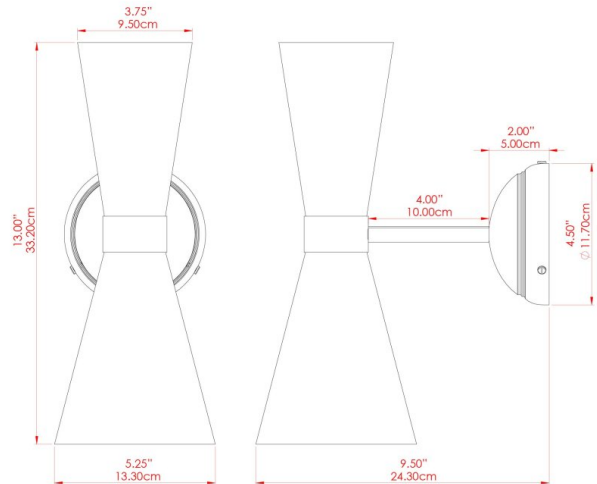

CAIRO Wall Light

MLWL231PCMBK Matt Black

MATERIAL	Brass
HEIGHT	13"
WIDTH DIAMETER	5.5"
LENGTH PROJECTION	9"
WEIGHT	1 kg 2.3 lbs
LAMPHOLDER	GU10
MAX WATTAGE	6.5W
VOLTAGE	110/120v
ENVIRONMENTAL RATING	Dry Location (IP20)
CLASS PROTECTION	Class I
SHADE	-
FLEX BAR CHAIN LENGTH	n/a
CABLE TYPE	

FIXING BRACKET: MLWB11 | Polished Brass

Product Notes:
 1) Bulbs not included. 2) Dimensions do not include bulbs. 3) All products are individually made-to-order and therefore may differ slightly within manufacturing tolerances. 4) Cable / chain can be shortened during installation. Longer cable / chain lengths available on request. 5) Additional color finishes may be available on request. 6) Twisted cable is not available for UL wired products. Round cable in black or brown only is supplied instead. 7) Refer to our website for a full list of terms and conditions.

CAIRO Wall Light

MLWL231PCWTE White

MATERIAL	Brass
HEIGHT	13"
WIDTH DIAMETER	5.5"
LENGTH PROJECTION	9"
WEIGHT	1 kg 2.3 lbs
LAMPHOLDER	GU10
MAX WATTAGE	6.5W
VOLTAGE	110/120v
ENVIRONMENTAL RATING	Dry Location (IP20)
CLASS PROTECTION	Class I
SHADE	-
FLEX BAR CHAIN LENGTH	n/a
CABLE TYPE	