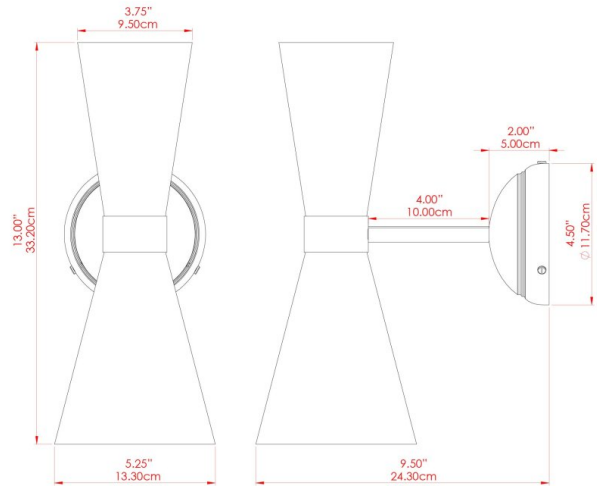

CAIRO Wall Light

MLWL231PCMBK Matt Black

MATERIAL	Brass
HEIGHT	13"
WIDTH DIAMETER	5.5"
LENGTH PROJECTION	9"
WEIGHT	1 kg 2.3 lbs
LAMPHOLDER	GU10
MAX WATTAGE	6.5W
VOLTAGE	110/120v
ENVIRONMENTAL RATING	Dry Location (IP20)
CLASS PROTECTION	Class I
SHADE	-
FLEX BAR CHAIN LENGTH	n/a
CABLE TYPE	

FIXING BRACKET: MLWB11 | Polished Brass

Product Notes:
 1) Bulbs not included. 2) Dimensions do not include bulbs. 3) All products are individually made-to-order and therefore may differ slightly within manufacturing tolerances. 4) Cable / chain can be shortened during installation. Longer cable / chain lengths available on request. 5) Additional color finishes may be available on request. 6) Twisted cable is not available for UL wired products. Round cable in black or brown only is supplied instead. 7) Refer to our website for a full list of terms and conditions.

CAIRO Wall Light

MLWL231PCWTE White

MATERIAL	Brass
HEIGHT	13"
WIDTH DIAMETER	5.5"
LENGTH PROJECTION	9"
WEIGHT	1 kg 2.3 lbs
LAMPHOLDER	GU10
MAX WATTAGE	6.5W
VOLTAGE	110/120v
ENVIRONMENTAL RATING	Dry Location (IP20)
CLASS PROTECTION	Class I
SHADE	-
FLEX BAR CHAIN LENGTH	n/a
CABLE TYPE	