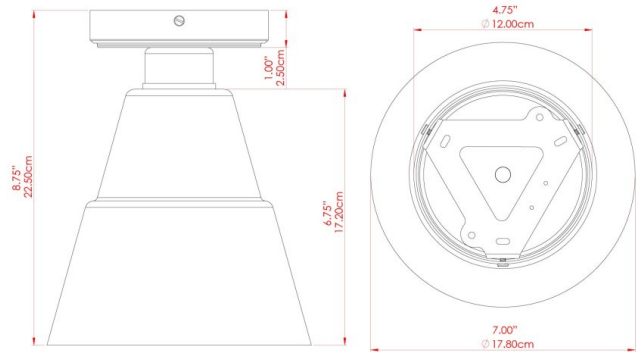

RIGALE Ceiling Light

MLCF15POLBRS Polished Brass

MATERIAL	Brass | Glass
HEIGHT	9"
WIDTH | DIAMETER	7"
LENGTH | PROJECTION	n/a
WEIGHT	0.7 kg | 1.5 lbs
LAMPHOLDER	E26
MAX WATTAGE	40W
VOLTAGE	110/120v
ENVIRONMENTAL RATING	Dry Location (IP20)
CLASS PROTECTION	Class I
SHADE	GL146
FLEX | BAR | CHAIN LENGTH	n/a
CABLE TYPE	|