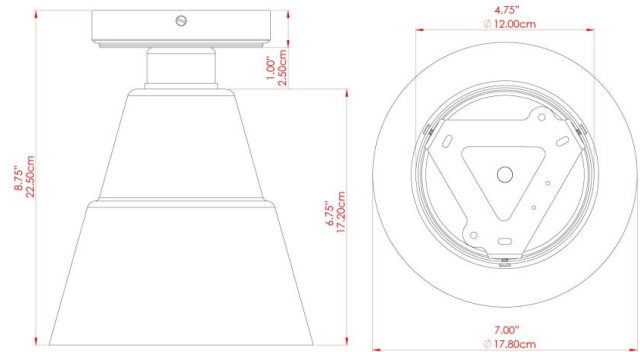

RIGALE Ceiling Light

MLCF15ANTSLV Antique Silver

MATERIAL	Brass Glass
HEIGHT	9"
WIDTH DIAMETER	7"
LENGTH PROJECTION	n/a
WEIGHT	0.7 kg 1.5 lbs
LAMPHOLDER	E26
MAX WATTAGE	40W
VOLTAGE	110/120v
ENVIRONMENTAL RATING	Dry Location (IP20)
CLASS PROTECTION	Class I
SHADE	GL146
FLEX BAR CHAIN LENGTH	n/a
CABLE TYPE	

RIGALE Ceiling Light

MLCF15POLBRS Polished Brass

MATERIAL	Brass Glass
HEIGHT	9"
WIDTH DIAMETER	7"
LENGTH PROJECTION	n/a
WEIGHT	0.7 kg 1.5 lbs
LAMPHOLDER	E26
MAX WATTAGE	40W
VOLTAGE	110/120v
ENVIRONMENTAL RATING	Dry Location (IP20)
CLASS PROTECTION	Class I
SHADE	GL146
FLEX BAR CHAIN LENGTH	n/a
CABLE TYPE	

RIGALE Ceiling Light

MLCF15POLCHR Polished Chrome

MATERIAL	Brass Glass
HEIGHT	9"
WIDTH DIAMETER	7"
LENGTH PROJECTION	n/a
WEIGHT	0.7 kg 1.5 lbs
LAMPHOLDER	E26
MAX WATTAGE	40W
VOLTAGE	110/120v
ENVIRONMENTAL RATING	Dry Location (IP20)
CLASS PROTECTION	Class I
SHADE	GL146
FLEX BAR CHAIN LENGTH	n/a
CABLE TYPE	

RIGALE Ceiling Light

MLCF15POLCOP Polished Copper

MATERIAL	Brass Copper Glass
HEIGHT	9"
WIDTH DIAMETER	7"
LENGTH PROJECTION	n/a
WEIGHT	0.7 kg 1.5 lbs
LAMPHOLDER	E26
MAX WATTAGE	40W
VOLTAGE	110/120v
ENVIRONMENTAL RATING	Dry Location (IP20)
CLASS PROTECTION	Class I
SHADE	GL146
FLEX BAR CHAIN LENGTH	n/a
CABLE TYPE	