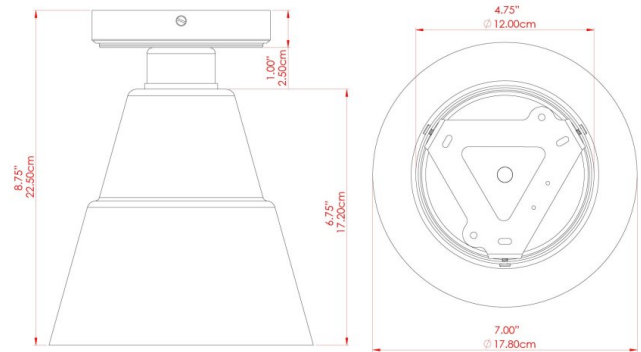

RIGALE Ceiling Light

MLCF15POLCHR Polished Chrome

MATERIAL	Brass | Glass
HEIGHT	9"
WIDTH | DIAMETER	7"
LENGTH | PROJECTION	n/a
WEIGHT	0.7 kg | 1.5 lbs
LAMPHOLDER	E26
MAX WATTAGE	40W
VOLTAGE	110/120v
ENVIRONMENTAL RATING	Dry Location (IP20)
CLASS PROTECTION	Class I
SHADE	GL146
FLEX | BAR | CHAIN LENGTH	n/a
CABLE TYPE	|