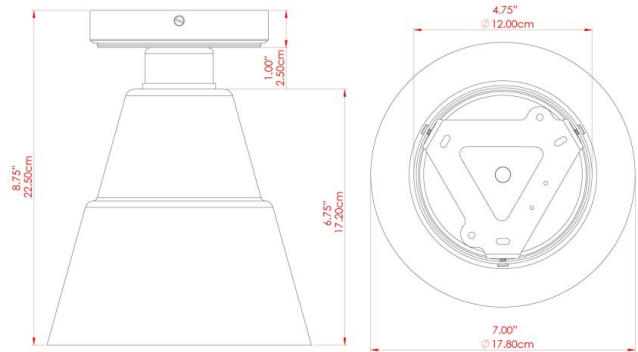

RIGALE Ceiling Light

MLCF15POLBRS Polished Brass

MATERIAL	Brass Glass
HEIGHT	9"
WIDTH DIAMETER	7"
LENGTH PROJECTION	n/a
WEIGHT	0.7 kg 1.5 lbs
LAMPHOLDER	E26
MAX WATTAGE	40W
VOLTAGE	110/120v
ENVIRONMENTAL RATING	Dry Location (IP20)
CLASS PROTECTION	Class I
SHADE	GL146
FLEX BAR CHAIN LENGTH	n/a
CABLE TYPE	

RIGALE Ceiling Light

MLCF15POLCHR Polished Chrome

MATERIAL	Brass Glass
HEIGHT	9"
WIDTH DIAMETER	7"
LENGTH PROJECTION	n/a
WEIGHT	0.7 kg 1.5 lbs
LAMPHOLDER	E26
MAX WATTAGE	40W
VOLTAGE	110/120v
ENVIRONMENTAL RATING	Dry Location (IP20)
CLASS PROTECTION	Class I
SHADE	GL146
FLEX BAR CHAIN LENGTH	n/a
CABLE TYPE	

RIGALE Ceiling Light

MLCF15POLCOP Polished Copper

MATERIAL	Brass Copper Glass
HEIGHT	9"
WIDTH DIAMETER	7"
LENGTH PROJECTION	n/a
WEIGHT	0.7 kg 1.5 lbs
LAMPHOLDER	E26
MAX WATTAGE	40W
VOLTAGE	110/120v
ENVIRONMENTAL RATING	Dry Location (IP20)
CLASS PROTECTION	Class I
SHADE	GL146
FLEX BAR CHAIN LENGTH	n/a
CABLE TYPE	

RIGALE Ceiling Light

MLCF15SATBRS Satin Brass

MATERIAL	Brass Glass
HEIGHT	9"
WIDTH DIAMETER	7"
LENGTH PROJECTION	n/a
WEIGHT	0.7 kg 1.5 lbs
LAMPHOLDER	E26
MAX WATTAGE	40W
VOLTAGE	110/120v
ENVIRONMENTAL RATING	Dry Location (IP20)
CLASS PROTECTION	Class I
SHADE	GL146
FLEX BAR CHAIN LENGTH	n/a
CABLE TYPE	