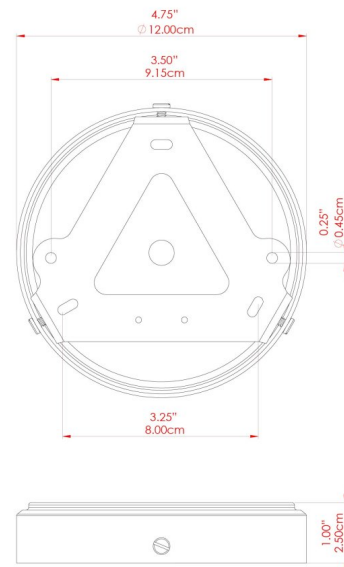

FIXING BRACKET: MLROSE39 | Polished Brass

Product Notes:
1) Bulbs not included. 2) Dimensions do not include bulbs. 3) All products are individually made-to-order and therefore may differ slightly within manufacturing tolerances. 4) Cable / chain can be shortened during installation. Longer cable / chain lengths available on request. 5) Additional color finishes may be available on request. 6) Twisted cable is not available for UL wired products. Round cable in black or brown only is supplied instead. 7) Refer to our website for a full list of terms and conditions.