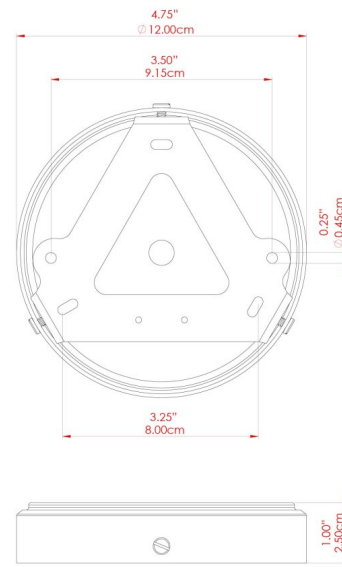

FIXING BRACKET: MLROSE39 | Antique Brass

Product Notes:
1) Bulbs not included. 2) Dimensions do not include bulbs. 3) All products are individually made-to-order and therefore may differ slightly within manufacturing tolerances. 4) Cable / chain can be shortened during installation. Longer cable / chain lengths available on request. 5) Additional color finishes may be available on request. 6) Twisted cable is not available for UL wired products. Round cable in black or brown only is supplied instead. 7) Refer to our website for a full list of terms and conditions.