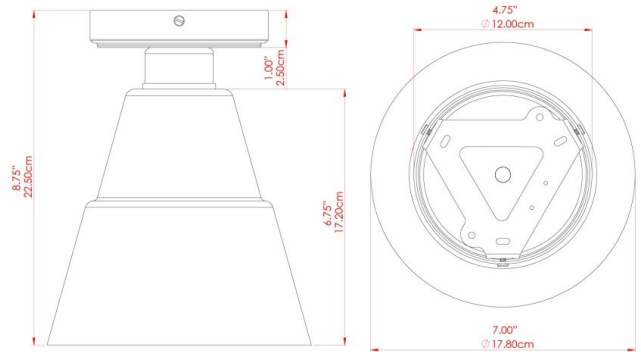

RIGALE Ceiling Light

MLCF15ANTBRS Antique Brass

MATERIAL	Brass | Glass
HEIGHT	9"
WIDTH | DIAMETER	7"
LENGTH | PROJECTION	n/a
WEIGHT	0.7 kg | 1.5 lbs
LAMPHOLDER	E26
MAX WATTAGE	40W
VOLTAGE	110/120v
ENVIRONMENTAL RATING	Dry Location (IP20)
CLASS PROTECTION	Class I
SHADE	GL146
FLEX | BAR | CHAIN LENGTH	n/a
CABLE TYPE	|