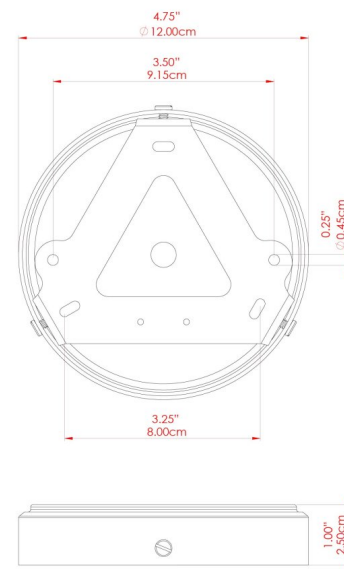

FIXING BRACKET: MLROSE39 | Polished Chrome

Product Notes:
1) Bulbs not included. 2) Dimensions do not include bulbs. 3) All products are individually made-to-order and therefore may differ slightly within manufacturing tolerances. 4) Cable / chain can be shortened during installation. Longer cable / chain lengths available on request. 5) Additional color finishes may be available on request. 6) Twisted cable is not available for UL wired products. Round cable in black or brown only is supplied instead. 7) Refer to our website for a full list of terms and conditions.