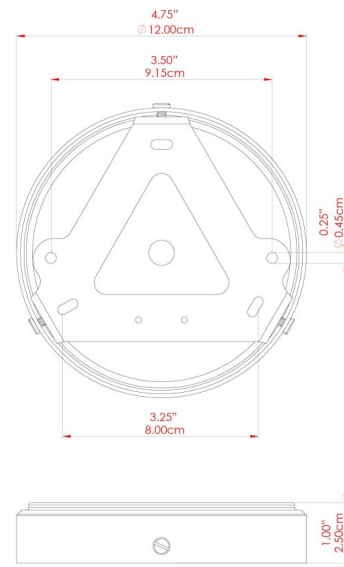

FIXING BRACKET: MLROSE39 | Satin Brass

Product Notes:
1) Bulbs not included. 2) Dimensions do not include bulbs. 3) All products are individually made-to-order and therefore may differ slightly within manufacturing tolerances. 4) Cable / chain can be shortened during installation. Longer cable / chain lengths available on request. 5) Additional color finishes may be available on request. 6) Twisted cable is not available for UL wired products. Round cable in black or brown only is supplied instead. 7) Refer to our website for a full list of terms and conditions.