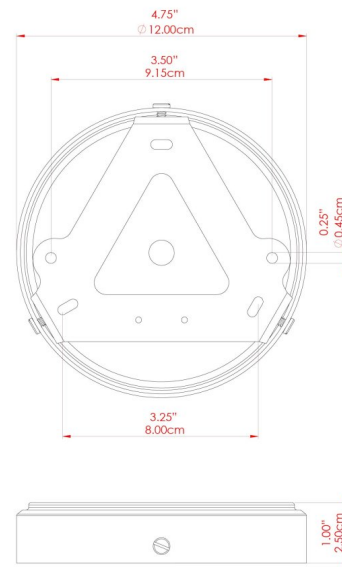

FIXING BRACKET: MLROSE39 | Copper

Product Notes:
1) Bulbs not included. 2) Dimensions do not include bulbs. 3) All products are individually made-to-order and therefore may differ slightly within manufacturing tolerances. 4) Cable / chain can be shortened during installation. Longer cable / chain lengths available on request. 5) Additional color finishes may be available on request. 6) Twisted cable is not available for UL wired products. Round cable in black or brown only is supplied instead. 7) Refer to our website for a full list of terms and conditions.