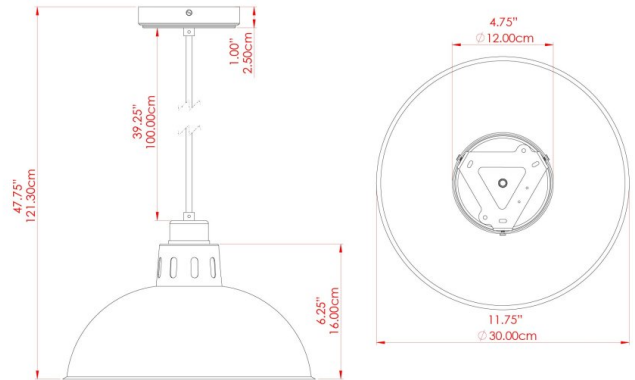

BESSEMER Pendant

MLP438PCMBK Matt Black

MATERIAL	Aluminium Brass Copper Steel
HEIGHT	7.75"
WIDTH DIAMETER	11.75"
LENGTH PROJECTION	n/a
WEIGHT	1.1 kg 2.3 lbs
LAMPHOLDER	E26
MAX WATTAGE	60W
VOLTAGE	110/120v
ENVIRONMENTAL RATING	Dry Location (IP20)
CLASS PROTECTION	Class I
SHADE	-
FLEX BAR CHAIN LENGTH	40"
CABLE TYPE	MLCA028 Black Fabric Braided Cable 2 Core Round