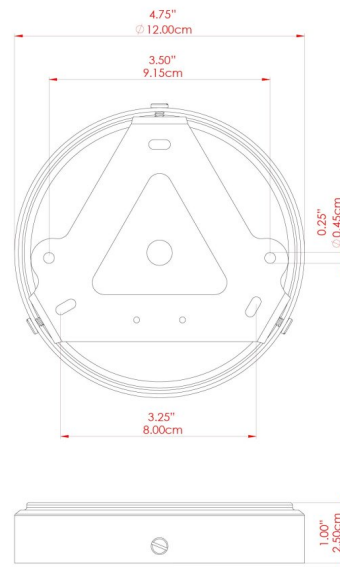

BESSEMER Pendant

MLP438PCMBK Matt Black

MATERIAL	Aluminium Brass Copper Steel
HEIGHT	7.75"
WIDTH DIAMETER	11.75"
LENGTH PROJECTION	n/a
WEIGHT	1.1 kg 2.3 lbs
LAMPHOLDER	E26
MAX WATTAGE	60W
VOLTAGE	110/120v
ENVIRONMENTAL RATING	Dry Location (IP20)
CLASS PROTECTION	Class I
SHADE	-
FLEX BAR CHAIN LENGTH	40"
CABLE TYPE	MLCA028 Black Fabric Braided Cable 2 Core Round

FIXING BRACKET: MLROSE39 | Matt Black

Product Notes:
 1) Bulbs not included. 2) Dimensions do not include bulbs. 3) All products are individually made-to-order and therefore may differ slightly within manufacturing tolerances. 4) Cable / chain can be shortened during installation. Longer cable / chain lengths available on request. 5) Additional color finishes may be available on request. 6) Twisted cable is not available for UL wired products. Round cable in black or brown only is supplied instead. 7) Refer to our website for a full list of terms and conditions.