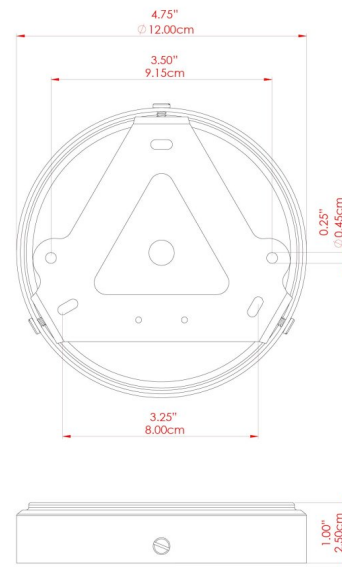

FIXING BRACKET: MLROSE39 | Satin Brass

Product Notes:
1) Bulbs not included. 2) Dimensions do not include bulbs. 3) All products are individually made-to-order and therefore may differ slightly within manufacturing tolerances. 4) Cable / chain can be shortened during installation. Longer cable / chain lengths available on request. 5) Additional color finishes may be available on request. 6) Twisted cable is not available for UL wired products. Round cable in black or brown only is supplied instead. 7) Refer to our website for a full list of terms and conditions.