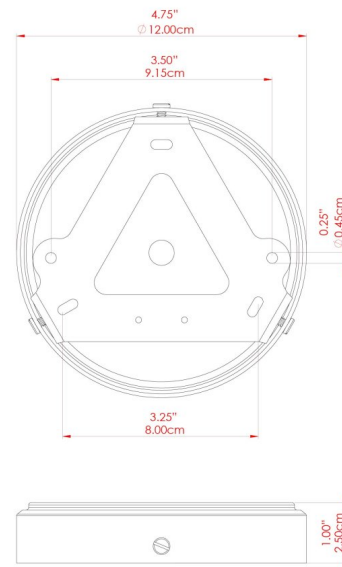

MATERIAL	Brass | Glass
HEIGHT	9.75"
WIDTH | DIAMETER	7"
LENGTH | PROJECTION	n/a
WEIGHT	0.78 kg | 1.8 lbs
LAMPHOLDER	E26
MAX WATTAGE	40W
VOLTAGE	110/120v
ENVIRONMENTAL RATING	Dry Location (IP20)
CLASS PROTECTION	Class I
SHADE	GL146
FLEX | BAR | CHAIN LENGTH	40"
CABLE TYPE	MLCA001 | Black Fabric Braided Cable | 2 Core Twisted

FIXING BRACKET: MLROSE39 | Polished Brass