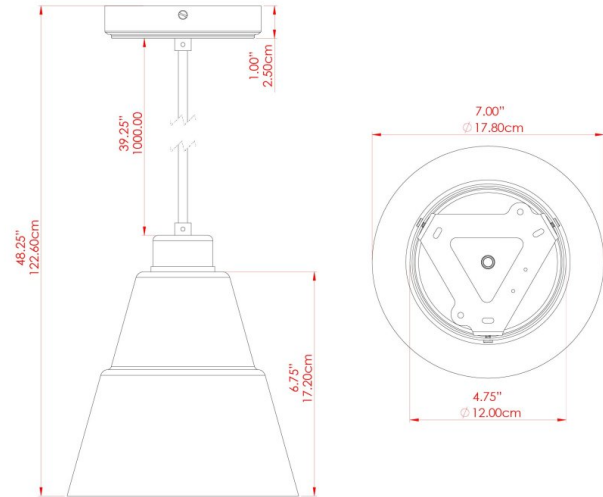

## MLP251ANTBRS Antique Brass

MATERIAL	Brass   Glass
HEIGHT	9.75"
WIDTH   DIAMETER	7"
LENGTH   PROJECTION	n/a
WEIGHT	0.78 kg   1.8 lbs
LAMPHOLDER	E26
MAX WATTAGE	40W
VOLTAGE	110/120v
ENVIRONMENTAL RATING	Dry Location (IP20)
CLASS PROTECTION	Class I
SHADE	GL146
FLEX   BAR   CHAIN LENGTH	40"
CABLE TYPE	MLCA002   Brown Fabric Braided Cable   2 Core Twisted

# MLP251ANTSLV Antique Silver

MATERIAL	Brass   Glass
HEIGHT	9.75"
WIDTH   DIAMETER	7"
LENGTH   PROJECTION	n/a
WEIGHT	0.78 kg   1.8 lbs
LAMPHOLDER	E26
MAX WATTAGE	40W
VOLTAGE	110/120v
ENVIRONMENTAL RATING	Dry Location (IP20)
CLASS PROTECTION	Class I
SHADE	GL146
FLEX   BAR   CHAIN LENGTH	40"
CABLE TYPE	MLCA001   Black Fabric Braided Cable   2 Core Twisted

## MLP251POLCHR Polished Chrome

MATERIAL	Brass   Glass
HEIGHT	9.75"
WIDTH   DIAMETER	7"
LENGTH   PROJECTION	n/a
WEIGHT	0.78 kg   1.8 lbs
LAMPHOLDER	E26
MAX WATTAGE	40W
VOLTAGE	110/120v
ENVIRONMENTAL RATING	Dry Location (IP20)
CLASS PROTECTION	Class I
SHADE	GL146
FLEX   BAR   CHAIN LENGTH	40"
CABLE TYPE	MLCA001   Black Fabric Braided Cable   2 Core Twisted

## MLP251POLCOP Polished Copper

MATERIAL	Brass   Copper   Glass
HEIGHT	9.75"
WIDTH   DIAMETER	7"
LENGTH   PROJECTION	n/a
WEIGHT	0.78 kg   1.8 lbs
LAMPHOLDER	E26
MAX WATTAGE	40W
VOLTAGE	110/120v
ENVIRONMENTAL RATING	Dry Location (IP20)
CLASS PROTECTION	Class I
SHADE	GL146
FLEX   BAR   CHAIN LENGTH	40"
CABLE TYPE	MLCA001   Black Fabric Braided Cable   2 Core Twisted