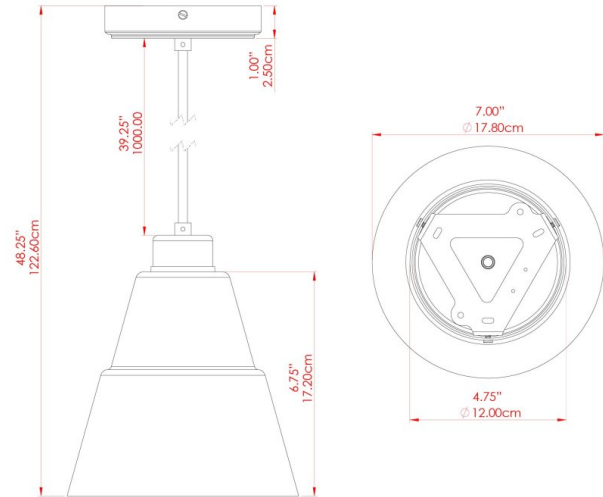

## MLP251ANTBRS Antique Brass

MATERIAL	Brass   Glass
HEIGHT	9.75"
WIDTH   DIAMETER	7"
LENGTH   PROJECTION	n/a
WEIGHT	0.78 kg   1.8 lbs
LAMPHOLDER	E26
MAX WATTAGE	40W
VOLTAGE	110/120v
ENVIRONMENTAL RATING	Dry Location (IP20)
CLASS PROTECTION	Class I
SHADE	GL146
FLEX   BAR   CHAIN LENGTH	40"
CABLE TYPE	MLCA002   Brown Fabric Braided Cable   2 Core Twisted

# MLP251ANTSLV Antique Silver

MATERIAL	Brass   Glass
HEIGHT	9.75"
WIDTH   DIAMETER	7"
LENGTH   PROJECTION	n/a
WEIGHT	0.78 kg   1.8 lbs
LAMPHOLDER	E26
MAX WATTAGE	40W
VOLTAGE	110/120v
ENVIRONMENTAL RATING	Dry Location (IP20)
CLASS PROTECTION	Class I
SHADE	GL146
FLEX   BAR   CHAIN LENGTH	40"
CABLE TYPE	MLCA001   Black Fabric Braided Cable   2 Core Twisted

# LYX Pendant

MLP251POLBRS Polished Brass

MATERIAL	Brass   Glass
HEIGHT	9.75"
WIDTH   DIAMETER	7"
LENGTH   PROJECTION	n/a
WEIGHT	0.78 kg   1.8 lbs
LAMPHOLDER	E26
MAX WATTAGE	40W
VOLTAGE	110/120v
ENVIRONMENTAL RATING	Dry Location (IP20)
CLASS PROTECTION	Class I
SHADE	GL146
FLEX   BAR   CHAIN LENGTH	40"
CABLE TYPE	MLCA001   Black Fabric Braided Cable   2 Core Twisted

## MLP251POLCHR Polished Chrome

MATERIAL	Brass   Glass
HEIGHT	9.75"
WIDTH   DIAMETER	7"
LENGTH   PROJECTION	n/a
WEIGHT	0.78 kg   1.8 lbs
LAMPHOLDER	E26
MAX WATTAGE	40W
VOLTAGE	110/120v
ENVIRONMENTAL RATING	Dry Location (IP20)
CLASS PROTECTION	Class I
SHADE	GL146
FLEX   BAR   CHAIN LENGTH	40"
CABLE TYPE	MLCA001   Black Fabric Braided Cable   2 Core Twisted