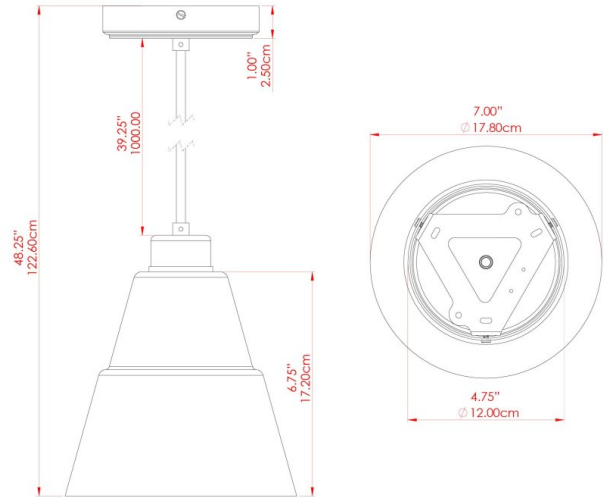

## MLP251POLCHR Polished Chrome

MATERIAL	Brass   Glass
HEIGHT	9.75"
WIDTH   DIAMETER	7"
LENGTH   PROJECTION	n/a
WEIGHT	0.78 kg   1.8 lbs
LAMPHOLDER	E26
MAX WATTAGE	40W
VOLTAGE	110/120v
ENVIRONMENTAL RATING	Dry Location (IP20)
CLASS PROTECTION	Class I
SHADE	GL146
FLEX   BAR   CHAIN LENGTH	40"
CABLE TYPE	MLCA001   Black Fabric Braided Cable   2 Core Twisted

## MLP251SATBRS Satin Brass

MATERIAL	Brass   Glass
HEIGHT	9.75"
WIDTH   DIAMETER	7"
LENGTH   PROJECTION	n/a
WEIGHT	0.78 kg   1.8 lbs
LAMPHOLDER	E26
MAX WATTAGE	40W
VOLTAGE	110/120v
ENVIRONMENTAL RATING	Dry Location (IP20)
CLASS PROTECTION	Class I
SHADE	GL146
FLEX   BAR   CHAIN LENGTH	40"
CABLE TYPE	MLCA001   Black Fabric Braided Cable   2 Core Twisted

### FIXING BRACKET: MLROSE39 | Satin Brass

Product Notes:  
 1) Bulbs not included. 2) Dimensions do not include bulbs. 3) All products are individually made-to-order and therefore may differ slightly within manufacturing tolerances. 4) Cable / chain can be shortened during installation. Longer cable / chain lengths available on request. 5) Additional color finishes may be available on request. 6) Twisted cable is not available for UL wired products. Round cable in black or brown only is supplied instead. 7) Refer to our website for a full list of terms and conditions.

## MLP251SATCHR Satin Chrome

MATERIAL	Brass   Glass
HEIGHT	9.75"
WIDTH   DIAMETER	7"
LENGTH   PROJECTION	n/a
WEIGHT	0.78 kg   1.8 lbs
LAMPHOLDER	E26
MAX WATTAGE	40W
VOLTAGE	110/120v
ENVIRONMENTAL RATING	Dry Location (IP20)
CLASS PROTECTION	Class I
SHADE	GL146
FLEX   BAR   CHAIN LENGTH	40"
CABLE TYPE	MLCA001   Black Fabric Braided Cable   2 Core Twisted