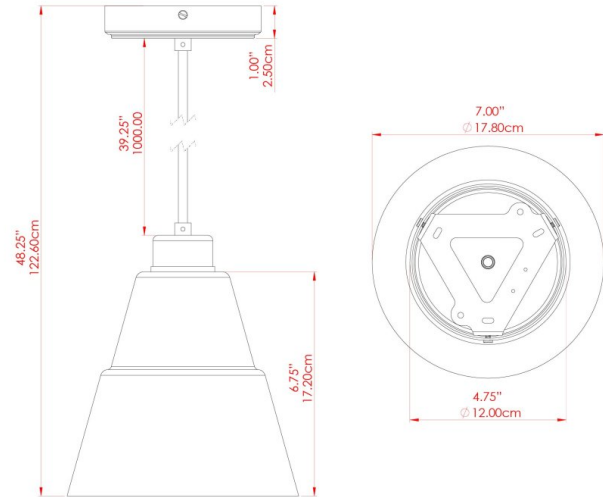

## MLP251ANTBRS Antique Brass

MATERIAL	Brass   Glass
HEIGHT	9.75"
WIDTH   DIAMETER	7"
LENGTH   PROJECTION	n/a
WEIGHT	0.78 kg   1.8 lbs
LAMPHOLDER	E26
MAX WATTAGE	40W
VOLTAGE	110/120v
ENVIRONMENTAL RATING	Dry Location (IP20)
CLASS PROTECTION	Class I
SHADE	GL146
FLEX   BAR   CHAIN LENGTH	40"
CABLE TYPE	MLCA002   Brown Fabric Braided Cable   2 Core Twisted

## MLP251POLCHR Polished Chrome

MATERIAL	Brass   Glass
HEIGHT	9.75"
WIDTH   DIAMETER	7"
LENGTH   PROJECTION	n/a
WEIGHT	0.78 kg   1.8 lbs
LAMPHOLDER	E26
MAX WATTAGE	40W
VOLTAGE	110/120v
ENVIRONMENTAL RATING	Dry Location (IP20)
CLASS PROTECTION	Class I
SHADE	GL146
FLEX   BAR   CHAIN LENGTH	40"
CABLE TYPE	MLCA001   Black Fabric Braided Cable   2 Core Twisted

## MLP251POLCOP Polished Copper

MATERIAL	Brass   Copper   Glass
HEIGHT	9.75"
WIDTH   DIAMETER	7"
LENGTH   PROJECTION	n/a
WEIGHT	0.78 kg   1.8 lbs
LAMPHOLDER	E26
MAX WATTAGE	40W
VOLTAGE	110/120v
ENVIRONMENTAL RATING	Dry Location (IP20)
CLASS PROTECTION	Class I
SHADE	GL146
FLEX   BAR   CHAIN LENGTH	40"
CABLE TYPE	MLCA001   Black Fabric Braided Cable   2 Core Twisted

## MLP251SATBRS Satin Brass

MATERIAL	Brass   Glass
HEIGHT	9.75"
WIDTH   DIAMETER	7"
LENGTH   PROJECTION	n/a
WEIGHT	0.78 kg   1.8 lbs
LAMPHOLDER	E26
MAX WATTAGE	40W
VOLTAGE	110/120v
ENVIRONMENTAL RATING	Dry Location (IP20)
CLASS PROTECTION	Class I
SHADE	GL146
FLEX   BAR   CHAIN LENGTH	40"
CABLE TYPE	MLCA001   Black Fabric Braided Cable   2 Core Twisted