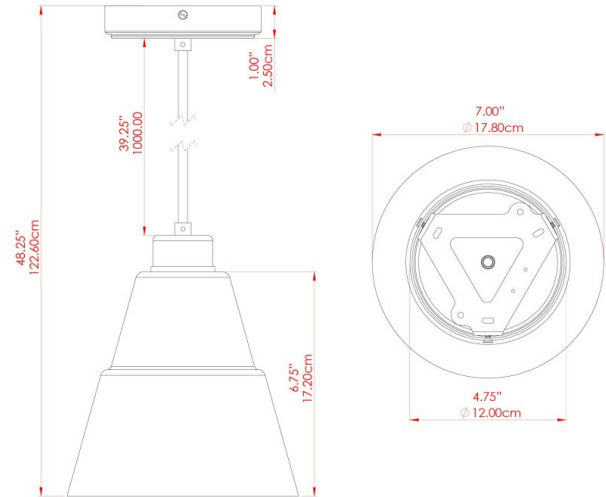

## MLP251ANTBRS Antique Brass

MATERIAL	Brass   Glass
HEIGHT	9.75"
WIDTH   DIAMETER	7"
LENGTH   PROJECTION	n/a
WEIGHT	0.78 kg   1.8 lbs
LAMPHOLDER	E26
MAX WATTAGE	40W
VOLTAGE	110/120v
ENVIRONMENTAL RATING	Dry Location (IP20)
CLASS PROTECTION	Class I
SHADE	GL146
FLEX   BAR   CHAIN LENGTH	40"
CABLE TYPE	MLCA002   Brown Fabric Braided Cable   2 Core Twisted

# MLP251ANTSLV Antique Silver

MATERIAL	Brass   Glass
HEIGHT	9.75"
WIDTH   DIAMETER	7"
LENGTH   PROJECTION	n/a
WEIGHT	0.78 kg   1.8 lbs
LAMPHOLDER	E26
MAX WATTAGE	40W
VOLTAGE	110/120v
ENVIRONMENTAL RATING	Dry Location (IP20)
CLASS PROTECTION	Class I
SHADE	GL146
FLEX   BAR   CHAIN LENGTH	40"
CABLE TYPE	MLCA001   Black Fabric Braided Cable   2 Core Twisted

## MLP251POLCHR Polished Chrome

MATERIAL	Brass   Glass
HEIGHT	9.75"
WIDTH   DIAMETER	7"
LENGTH   PROJECTION	n/a
WEIGHT	0.78 kg   1.8 lbs
LAMPHOLDER	E26
MAX WATTAGE	40W
VOLTAGE	110/120v
ENVIRONMENTAL RATING	Dry Location (IP20)
CLASS PROTECTION	Class I
SHADE	GL146
FLEX   BAR   CHAIN LENGTH	40"
CABLE TYPE	MLCA001   Black Fabric Braided Cable   2 Core Twisted

## MLP251POLCOP Polished Copper

MATERIAL	Brass   Copper   Glass
HEIGHT	9.75"
WIDTH   DIAMETER	7"
LENGTH   PROJECTION	n/a
WEIGHT	0.78 kg   1.8 lbs
LAMPHOLDER	E26
MAX WATTAGE	40W
VOLTAGE	110/120v
ENVIRONMENTAL RATING	Dry Location (IP20)
CLASS PROTECTION	Class I
SHADE	GL146
FLEX   BAR   CHAIN LENGTH	40"
CABLE TYPE	MLCA001   Black Fabric Braided Cable   2 Core Twisted