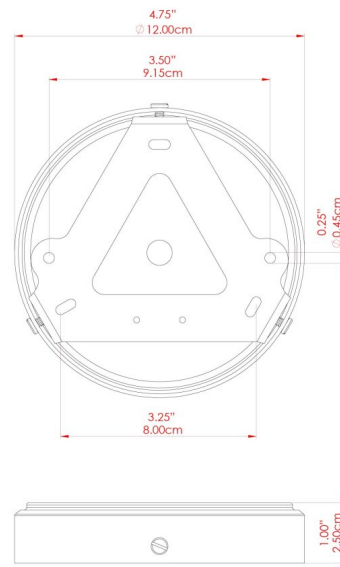

FIXING BRACKET: MLROSE39 | Satin Chrome

Product Notes:
1) Bulbs not included. 2) Dimensions do not include bulbs. 3) All products are individually made-to-order and therefore may differ slightly within manufacturing tolerances. 4) Cable / chain can be shortened during installation. Longer cable / chain lengths available on request. 5) Additional color finishes may be available on request. 6) Twisted cable is not available for UL wired products. Round cable in black or brown only is supplied instead. 7) Refer to our website for a full list of terms and conditions.