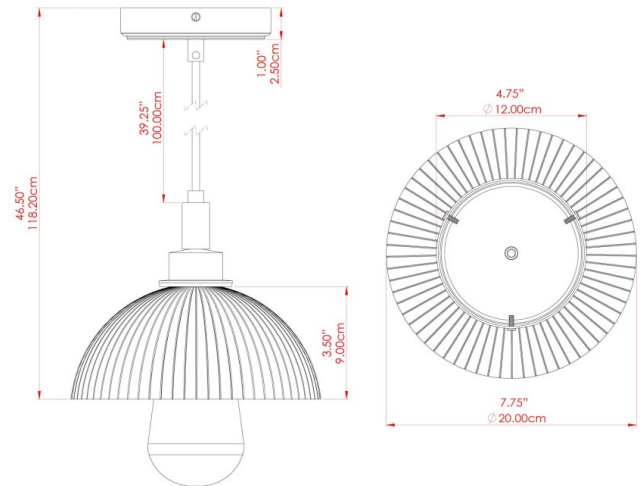

MATERIAL	Brass
HEIGHT	6.5"
WIDTH   DIAMETER	7.75"
LENGTH   PROJECTION	n/a
WEIGHT	1.5 kg   3.3 lbs
LAMPHOLDER	E26
MAX WATTAGE	6.5W
VOLTAGE	110/120v
ENVIRONMENTAL RATING	Damp Location (IP44)
CLASS PROTECTION	Class II
SHADE	MLCS057
FLEX   BAR   CHAIN LENGTH	n/a
CABLE TYPE	MLOCA001   Brown Fabric Braided Outdoor Rubber Cable   2 Core Round

MATERIAL	Brass
HEIGHT	6.5"
WIDTH   DIAMETER	7.75"
LENGTH   PROJECTION	n/a
WEIGHT	1.5 kg   3.3 lbs
LAMPHOLDER	E26
MAX WATTAGE	6.5W
VOLTAGE	110/120v
ENVIRONMENTAL RATING	Damp Location (IP44)
CLASS PROTECTION	Class II
SHADE	MLCS057
FLEX   BAR   CHAIN LENGTH	n/a
CABLE TYPE	MLOCA002   Black Fabric Braided Outdoor Rubber Cable   2 Core Round

MATERIAL	Brass
HEIGHT	6.5"
WIDTH   DIAMETER	7.75"
LENGTH   PROJECTION	n/a
WEIGHT	1.5 kg   3.3 lbs
LAMPHOLDER	E26
MAX WATTAGE	6.5W
VOLTAGE	110/120v
ENVIRONMENTAL RATING	Damp Location (IP44)
CLASS PROTECTION	Class II
SHADE	MLCS057
FLEX   BAR   CHAIN LENGTH	n/a
CABLE TYPE	MLCA002   Black Fabric Braided Outdoor Rubber Cable   2 Core Round