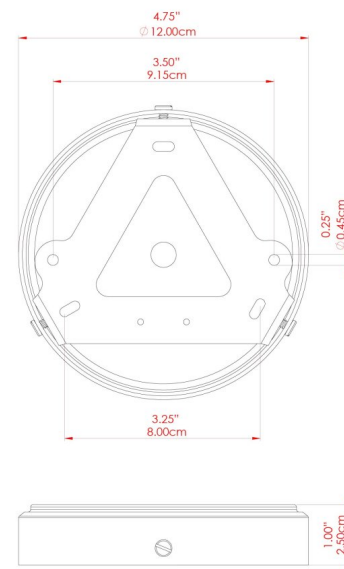

FIXING BRACKET: MLROSE39

WWW.MULLANLIGHTING.COM

Product Notes:

1) Bulbs not included. 2) Dimensions do not include bulbs. 3) All products are individually made-to-order and therefore may differ slightly within manufacturing tolerances. 4) Cable / chain can be shortened during installation. Longer cable / chain lengths available on request. 5) Additional color finishes may be available on request. 6) Twisted cable is not available for UL wired products. Round cable in black or brown only is supplied instead. 7) Refer to our website for a full list of terms and conditions.