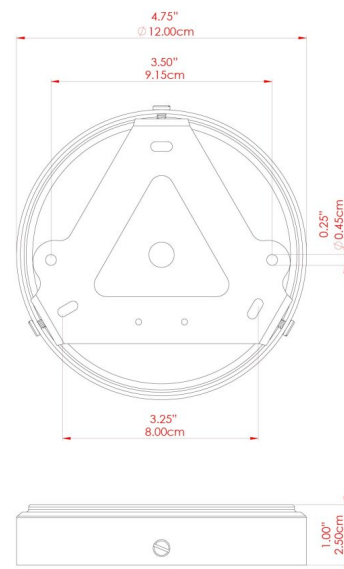

FIXING BRACKET: MLROSE39

Product Notes:
1) Bulbs not included. 2) Dimensions do not include bulbs. 3) All products are individually made-to-order and therefore may differ slightly within manufacturing tolerances. 4) Cable / chain can be shortened during installation. Longer cable / chain lengths available on request. 5) Additional color finishes may be available on request. 6) Twisted cable is not available for UL wired products. Round cable in black or brown only is supplied instead. 7) Refer to our website for a full list of terms and conditions.