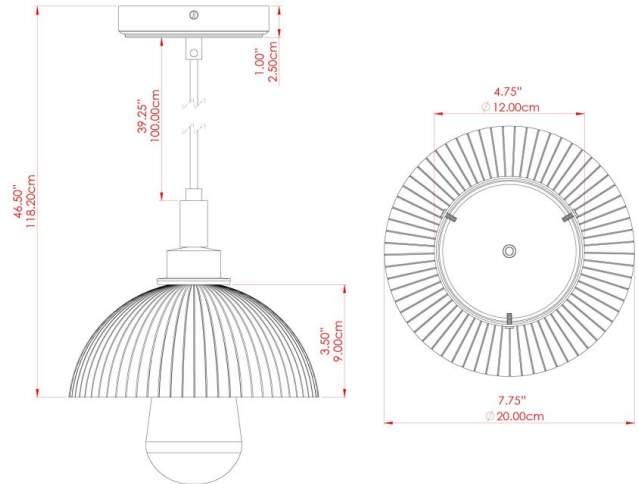

MATERIAL	Brass
HEIGHT	6.5"
WIDTH   DIAMETER	7.75"
LENGTH   PROJECTION	n/a
WEIGHT	1.5 kg   3.3 lbs
LAMPHOLDER	E26
MAX WATTAGE	6.5W
VOLTAGE	110/120v
ENVIRONMENTAL RATING	Damp Location (IP44)
CLASS PROTECTION	Class II
SHADE	MLCS057
FLEX   BAR   CHAIN LENGTH	n/a
CABLE TYPE	MLOCA001   Brown Fabric Braided Outdoor Rubber Cable   2 Core Round

MATERIAL	Brass
HEIGHT	6.5"
WIDTH   DIAMETER	7.75"
LENGTH   PROJECTION	n/a
WEIGHT	1.5 kg   3.3 lbs
LAMPHOLDER	E26
MAX WATTAGE	6.5W
VOLTAGE	110/120v
ENVIRONMENTAL RATING	Damp Location (IP44)
CLASS PROTECTION	Class II
SHADE	MLCS057
FLEX   BAR   CHAIN LENGTH	n/a
CABLE TYPE	MLOCA002   Black Fabric Braided Outdoor Rubber Cable   2 Core Round

MATERIAL	Brass
HEIGHT	6.5"
WIDTH   DIAMETER	7.75"
LENGTH   PROJECTION	n/a
WEIGHT	1.5 kg   3.3 lbs
LAMPHOLDER	E26
MAX WATTAGE	6.5W
VOLTAGE	110/120v
ENVIRONMENTAL RATING	Damp Location (IP44)
CLASS PROTECTION	Class II
SHADE	MLCS057
FLEX   BAR   CHAIN LENGTH	n/a
CABLE TYPE	MLCA002   Black Fabric Braided Outdoor Rubber Cable   2 Core Round