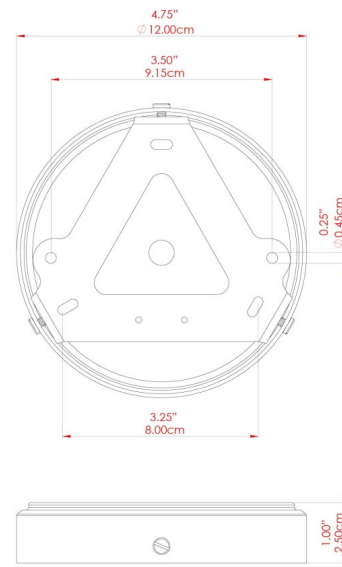

FIXING BRACKET: MLROSE39

Product Notes:
1) Bulbs not included. 2) Dimensions do not include bulbs. 3) All products are individually made-to-order and therefore may differ slightly within manufacturing tolerances. 4) Cable / chain can be shortened during installation. Longer cable / chain lengths available on request. 5) Additional color finishes may be available on request. 6) Twisted cable is not available for UL wired products. Round cable in black or brown only is supplied instead. 7) Refer to our website for a full list of terms and conditions.