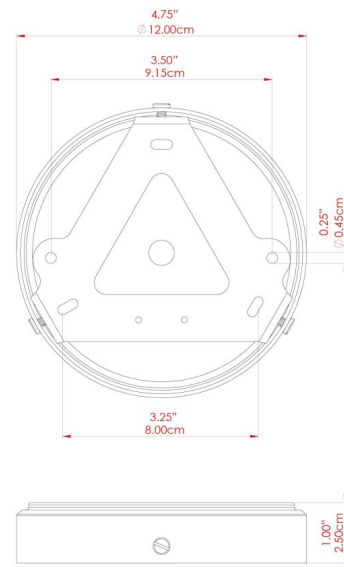

FIXING BRACKET: MLROSE39

Product Notes:
1) Bulbs not included. 2) Dimensions do not include bulbs. 3) All products are individually made-to-order and therefore may differ slightly within manufacturing tolerances. 4) Cable / chain can be shortened during installation. Longer cable / chain lengths available on request. 5) Additional color finishes may be available on request. 6) Twisted cable is not available for UL wired products. Round cable in black or brown only is supplied instead. 7) Refer to our website for a full list of terms and conditions.