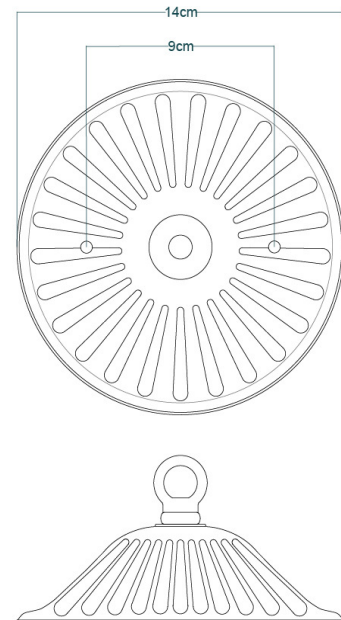

MATERIAL	Brass | Glass
HEIGHT	127cm | 50"
WIDTH | DIAMETER	80cm | 31.5"
LENGTH | PROJECTION	n/a
WEIGHT	30KG | 66.14lbs
LAMPHOLDER	E27 x 7
MAX WATTAGE	40W x 7
VOLTAGE	220/240v
IP RATING	20
CLASS PROTECTION	I
SHADE	GL105 x 7
FLEX | BAR | CHAIN LENGT	100cm | 40"
CABLE TYPE	MLCA036 | 3 Core Round | Brown | PVC

Fixing Bracket   MLROSE12 | Antique Brass