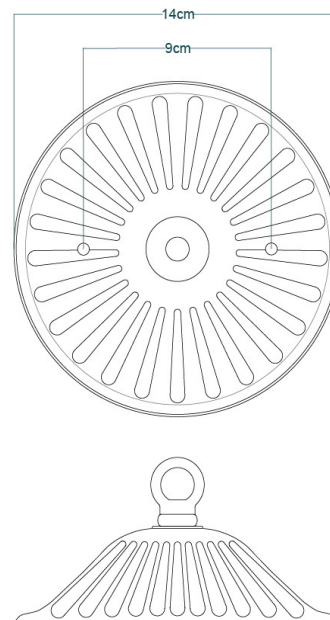

MATERIAL	Brass | Glass
HEIGHT	127cm | 50"
WIDTH | DIAMETER	80cm | 31.5"
LENGTH | PROJECTION	n/a
WEIGHT	30KG | 66.14lbs
LAMPHOLDER	E27 x 7
MAX WATTAGE	40W x 7
VOLTAGE	220/240v
IP RATING	20
CLASS PROTECTION	I
SHADE	GL105 x 7
FLEX | BAR | CHAIN LENGT	100cm | 40"
CABLE TYPE	MLCA013 | 3 Core Round | Clear | PVC

Fixing Bracket MLROSE12 | Polished Brass