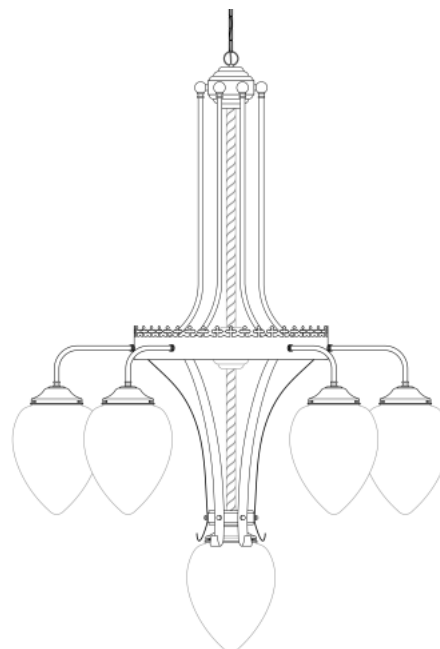

KILLARNEY Chandelier

MLF208ANTBRS Antique Brass

MATERIAL	Brass Glass
HEIGHT	127cm 50"
WIDTH DIAMETER	80cm 31.5"
LENGTH PROJECTION	n/a
WEIGHT	30KG 66.14lbs
LAMPHOLDER	E27 x 7
MAX WATTAGE	40W x 7
VOLTAGE	220/240v
IP RATING	20
CLASS PROTECTION	I
SHADE	GL105 x 7
FLEX BAR CHAIN LENGT	100cm 40"
CABLE TYPE	MLCA036 3 Core Round Brown PVC

Fixing Bracket MLROSE12 | Antique Brass

Product Notes:

1) Lamps not included with light fixture. 2) All products are individually hand crafted, therefore may differ slightly within manufacturing tolerances. 3) Please refer to: <http://www.mullanlighting.com/terms> for full list of Terms & Conditions. 4) Cable/Chain can be shortened during installation. 5) Longer Cable/Chain available on request. 6) Additional colour finishes available on request. 7.) Dimensions do not include lamps. 8.) Products wired to UL standards will operate at 110/120v with the appropriate lampholders.

KILLARNEY Chandelier

MLF208ANTSLV Antique Silver

MATERIAL	Brass Glass
HEIGHT	127cm 50"
WIDTH DIAMETER	80cm 31.5"
LENGTH PROJECTION	n/a
WEIGHT	30KG 66.14lbs
LAMPHOLDER	E27 x 7
MAX WATTAGE	40W x 7
VOLTAGE	220/240v
IP RATING	20
CLASS PROTECTION	I
SHADE	GL105
FLEX BAR CHAIN LENGT	100cm 40"
CABLE TYPE	MLCA037 3 Core Round Black PVC

Fixing Bracket MLROSE12 | Antique Silver

KILLARNEY Chandelier

MLF208POLBRS Polished Brass

MATERIAL	Brass Glass
HEIGHT	127cm 50"
WIDTH DIAMETER	80cm 31.5"
LENGTH PROJECTION	n/a
WEIGHT	30KG 66.14lbs
LAMPHOLDER	E27 x 7
MAX WATTAGE	40W x 7
VOLTAGE	220/240v
IP RATING	20
CLASS PROTECTION	I
SHADE	GL105 x 7
FLEX BAR CHAIN LENGT	100cm 40"
CABLE TYPE	MLCA013 3 Core Round Clear PVC