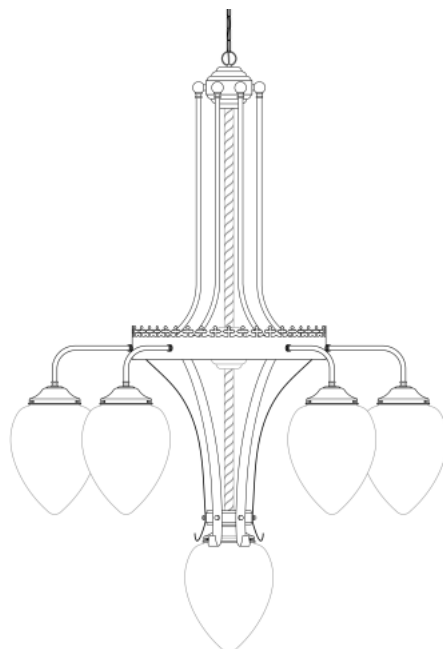

KILLARNEY Chandelier

MLF208ANTSLV Antique Silver

MATERIAL	Brass Glass
HEIGHT	127cm 50"
WIDTH DIAMETER	80cm 31.5"
LENGTH PROJECTION	n/a
WEIGHT	30KG 66.14lbs
LAMPHOLDER	E27 x 7
MAX WATTAGE	40W x 7
VOLTAGE	220/240v
IP RATING	20
CLASS PROTECTION	I
SHADE	GL105
FLEX BAR CHAIN LENGT	100cm 40"
CABLE TYPE	MLCA037 3 Core Round Black PVC

Fixing Bracket MLROSE12 | Antique Silver

KILLARNEY Chandelier

MLF208POLBRS Polished Brass

MATERIAL	Brass Glass
HEIGHT	127cm 50"
WIDTH DIAMETER	80cm 31.5"
LENGTH PROJECTION	n/a
WEIGHT	30KG 66.14lbs
LAMPHOLDER	E27 x 7
MAX WATTAGE	40W x 7
VOLTAGE	220/240v
IP RATING	20
CLASS PROTECTION	I
SHADE	GL105 x 7
FLEX BAR CHAIN LENGT	100cm 40"
CABLE TYPE	MLCA013 3 Core Round Clear PVC

Fixing Bracket MLROSE12 | Polished Brass

Product Notes:

1) Lamps not included with light fixture. 2) All products are individually hand crafted, therefore may differ slightly within manufacturing tolerances. 3) Please refer to: <http://www.mullanlighting.com/terms> for full list of Terms & Conditions. 4) Cable/Chain can be shortened during installation. 5) Longer Cable/Chain available on request. 6) Additional colour finishes available on request. 7.) Dimensions do not include lamps. 8.) Products wired to UL standards will operate at 110/120v with the appropriate lampholders.

KILLARNEY Chandelier

MLF208SATBRS Satin Brass

MATERIAL	Brass Glass
HEIGHT	127cm 50"
WIDTH DIAMETER	80cm 31.5"
LENGTH PROJECTION	n/a
WEIGHT	30KG 66.14lbs
LAMPHOLDER	E27 x 7
MAX WATTAGE	40W x 7
VOLTAGE	220/240v
IP RATING	20
CLASS PROTECTION	I
SHADE	GL105 x 7
FLEX BAR CHAIN LENGT	100cm 40"
CABLE TYPE	MLCA012 3 Core Round Gold PVC