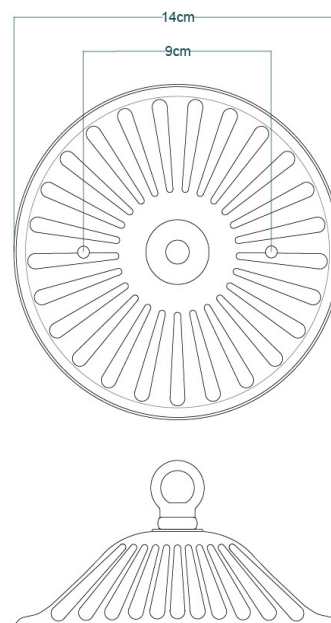

MATERIAL	Brass | Glass
HEIGHT	127cm | 50"
WIDTH | DIAMETER	80cm | 31.5"
LENGTH | PROJECTION	n/a
WEIGHT	30KG | 66.14lbs
LAMPHOLDER	E27 x 7
MAX WATTAGE	40W x 7
VOLTAGE	220/240v
IP RATING	20
CLASS PROTECTION	I
SHADE	GL105 x 7
FLEX | BAR | CHAIN LENGT	100cm | 40"
CABLE TYPE	MLCA012 | 3 Core Round | Gold | PVC

Fixing Bracket MLROSE12 | Satin Brass