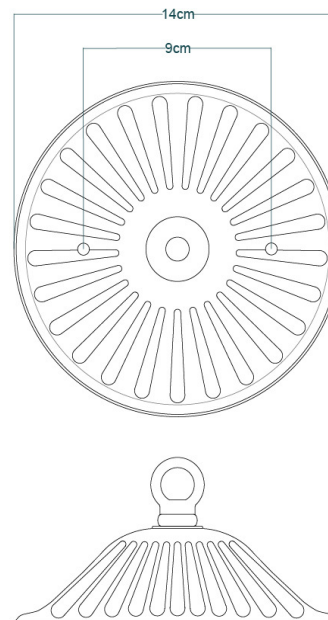

KILLARNEY Chandelier

MLF208ANTBRS Antique Brass

MATERIAL	Brass Glass
HEIGHT	127cm 50"
WIDTH DIAMETER	80cm 31.5"
LENGTH PROJECTION	n/a
WEIGHT	30KG 66.14lbs
LAMPHOLDER	E27 x 7
MAX WATTAGE	40W x 7
VOLTAGE	220/240v
IP RATING	20
CLASS PROTECTION	I
SHADE	GL105 x 7
FLEX BAR CHAIN LENGT	100cm 40"
CABLE TYPE	MLCA036 3 Core Round Brown PVC

KILLARNEY Chandelier

MLF208ANTSLV Antique Silver

MATERIAL	Brass Glass
HEIGHT	127cm 50"
WIDTH DIAMETER	80cm 31.5"
LENGTH PROJECTION	n/a
WEIGHT	30KG 66.14lbs
LAMPHOLDER	E27 x 7
MAX WATTAGE	40W x 7
VOLTAGE	220/240v
IP RATING	20
CLASS PROTECTION	I
SHADE	GL105
FLEX BAR CHAIN LENGT	100cm 40"
CABLE TYPE	MLCA037 3 Core Round Black PVC

Fixing Bracket MLROSE12 | Antique Silver

KILLARNEY Chandelier

MLF208POLBRS Polished Brass

MATERIAL	Brass Glass
HEIGHT	127cm 50"
WIDTH DIAMETER	80cm 31.5"
LENGTH PROJECTION	n/a
WEIGHT	30KG 66.14lbs
LAMPHOLDER	E27 x 7
MAX WATTAGE	40W x 7
VOLTAGE	220/240v
IP RATING	20
CLASS PROTECTION	I
SHADE	GL105 x 7
FLEX BAR CHAIN LENGT	100cm 40"
CABLE TYPE	MLCA013 3 Core Round Clear PVC

KILLARNEY Chandelier

MLF208SATBRS Satin Brass

MATERIAL	Brass Glass
HEIGHT	127cm 50"
WIDTH DIAMETER	80cm 31.5"
LENGTH PROJECTION	n/a
WEIGHT	30KG 66.14lbs
LAMPHOLDER	E27 x 7
MAX WATTAGE	40W x 7
VOLTAGE	220/240v
IP RATING	20
CLASS PROTECTION	I
SHADE	GL105 x 7
FLEX BAR CHAIN LENGT	100cm 40"
CABLE TYPE	MLCA012 3 Core Round Gold PVC