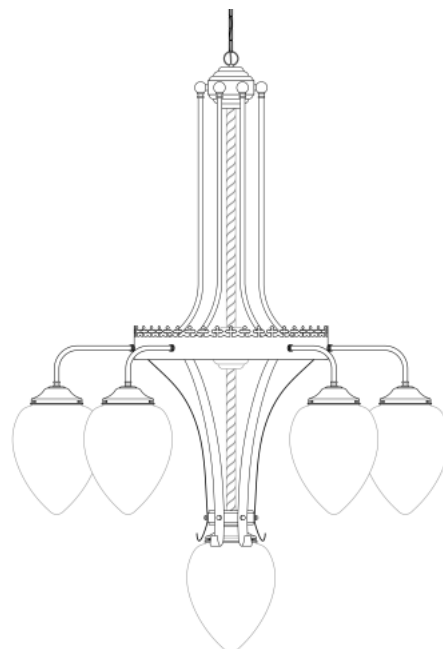

KILLARNEY Chandelier

MLF208ANTBRS Antique Brass

MATERIAL	Brass Glass
HEIGHT	127cm 50"
WIDTH DIAMETER	80cm 31.5"
LENGTH PROJECTION	n/a
WEIGHT	30KG 66.14lbs
LAMPHOLDER	E27 x 7
MAX WATTAGE	40W x 7
VOLTAGE	220/240v
IP RATING	20
CLASS PROTECTION	I
SHADE	GL105 x 7
FLEX BAR CHAIN LENGT	100cm 40"
CABLE TYPE	MLCA036 3 Core Round Brown PVC

KILLARNEY Chandelier

MLF208ANTSLV Antique Silver

MATERIAL	Brass Glass
HEIGHT	127cm 50"
WIDTH DIAMETER	80cm 31.5"
LENGTH PROJECTION	n/a
WEIGHT	30KG 66.14lbs
LAMPHOLDER	E27 x 7
MAX WATTAGE	40W x 7
VOLTAGE	220/240v
IP RATING	20
CLASS PROTECTION	I
SHADE	GL105
FLEX BAR CHAIN LENGT	100cm 40"
CABLE TYPE	MLCA037 3 Core Round Black PVC

Fixing Bracket MLROSE12 | Antique Silver

KILLARNEY Chandelier

MLF208POLBRS Polished Brass

MATERIAL	Brass Glass
HEIGHT	127cm 50"
WIDTH DIAMETER	80cm 31.5"
LENGTH PROJECTION	n/a
WEIGHT	30KG 66.14lbs
LAMPHOLDER	E27 x 7
MAX WATTAGE	40W x 7
VOLTAGE	220/240v
IP RATING	20
CLASS PROTECTION	I
SHADE	GL105 x 7
FLEX BAR CHAIN LENGT	100cm 40"
CABLE TYPE	MLCA013 3 Core Round Clear PVC

KILLARNEY Chandelier

MLF208SATBRS Satin Brass

MATERIAL	Brass Glass
HEIGHT	127cm 50"
WIDTH DIAMETER	80cm 31.5"
LENGTH PROJECTION	n/a
WEIGHT	30KG 66.14lbs
LAMPHOLDER	E27 x 7
MAX WATTAGE	40W x 7
VOLTAGE	220/240v
IP RATING	20
CLASS PROTECTION	I
SHADE	GL105 x 7
FLEX BAR CHAIN LENGT	100cm 40"
CABLE TYPE	MLCA012 3 Core Round Gold PVC