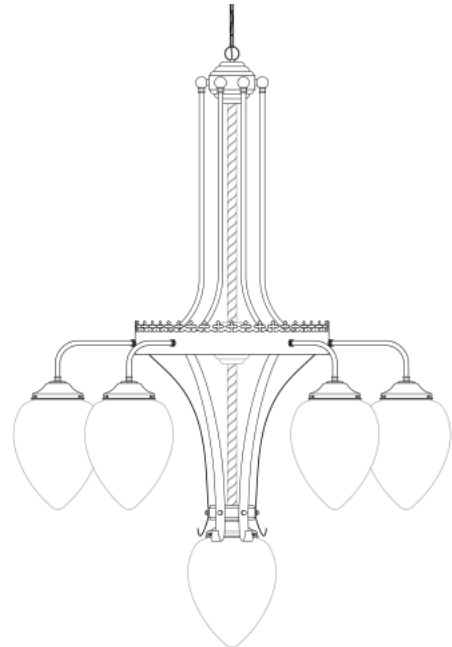

KILLARNEY Chandelier

MLF208ANTBRS Antique Brass

MATERIAL	Brass Glass
HEIGHT	127cm 50"
WIDTH DIAMETER	80cm 31.5"
LENGTH PROJECTION	n/a
WEIGHT	30KG 66.14lbs
LAMPHOLDER	E27 x 7
MAX WATTAGE	40W x 7
VOLTAGE	220/240v
IP RATING	20
CLASS PROTECTION	I
SHADE	GL105 x 7
FLEX BAR CHAIN LENGT	100cm 40"
CABLE TYPE	MLCA036 3 Core Round Brown PVC

KILLARNEY Chandelier

MLF208ANTSLV Antique Silver

MATERIAL	Brass Glass
HEIGHT	127cm 50"
WIDTH DIAMETER	80cm 31.5"
LENGTH PROJECTION	n/a
WEIGHT	30KG 66.14lbs
LAMPHOLDER	E27 x 7
MAX WATTAGE	40W x 7
VOLTAGE	220/240v
IP RATING	20
CLASS PROTECTION	I
SHADE	GL105
FLEX BAR CHAIN LENGT	100cm 40"
CABLE TYPE	MLCA037 3 Core Round Black PVC

Fixing Bracket MLROSE12 | Antique Silver

KILLARNEY Chandelier

MLF208POLBRS Polished Brass

MATERIAL	Brass Glass
HEIGHT	127cm 50"
WIDTH DIAMETER	80cm 31.5"
LENGTH PROJECTION	n/a
WEIGHT	30KG 66.14lbs
LAMPHOLDER	E27 x 7
MAX WATTAGE	40W x 7
VOLTAGE	220/240v
IP RATING	20
CLASS PROTECTION	I
SHADE	GL105 x 7
FLEX BAR CHAIN LENGT	100cm 40"
CABLE TYPE	MLCA013 3 Core Round Clear PVC

KILLARNEY Chandelier

MLF208SATBRS Satin Brass

MATERIAL	Brass Glass
HEIGHT	127cm 50"
WIDTH DIAMETER	80cm 31.5"
LENGTH PROJECTION	n/a
WEIGHT	30KG 66.14lbs
LAMPHOLDER	E27 x 7
MAX WATTAGE	40W x 7
VOLTAGE	220/240v
IP RATING	20
CLASS PROTECTION	I
SHADE	GL105 x 7
FLEX BAR CHAIN LENGT	100cm 40"
CABLE TYPE	MLCA012 3 Core Round Gold PVC