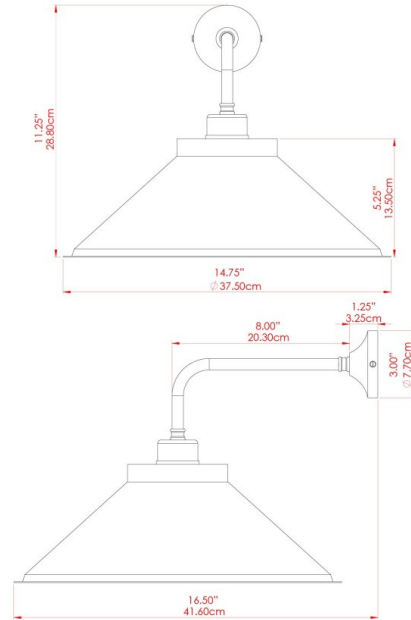

RIO Wall Light

MLWL365SATBRS Satin Brass

MATERIAL	Brass
HEIGHT	12.5"
WIDTH | DIAMETER	15"
LENGTH | PROJECTION	16.5"
WEIGHT	1.1 kg | 2.5 lbs
LAMPHOLDER	E26
MAX WATTAGE	40W
VOLTAGE	110/120v
ENVIRONMENTAL RATING	Dry Location (IP20)
CLASS PROTECTION	Class I
SHADE	-
FLEX | BAR | CHAIN LENGTH	n/a
CABLE TYPE	|