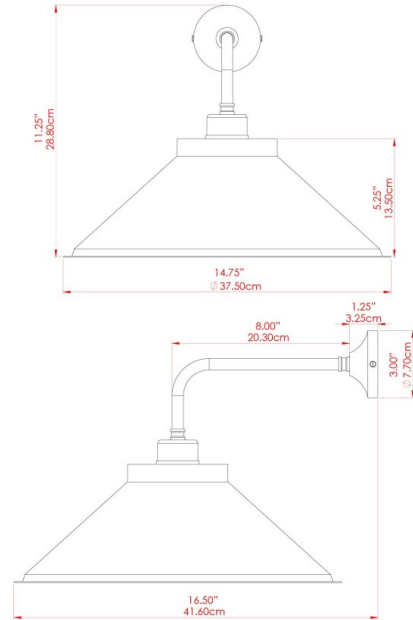

RIO Wall Light

MLWL365POLBRS Polished Brass