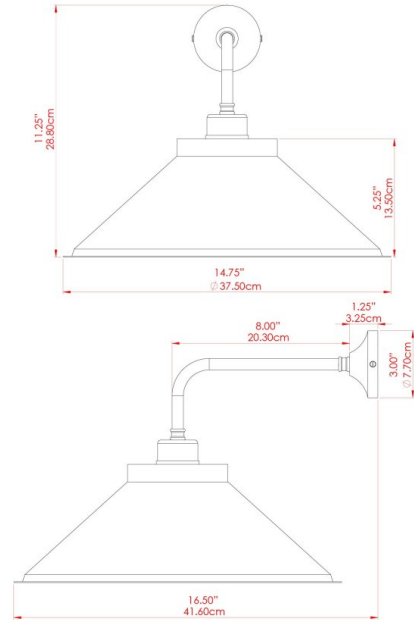

RIO Wall Light

MLWL365ANTBRS Antique Brass

MATERIAL	Brass
HEIGHT	12.5"
WIDTH | DIAMETER	15"
LENGTH | PROJECTION	16.5"
WEIGHT	1.1 kg | 2.5 lbs
LAMPHOLDER	E26
MAX WATTAGE	40W
VOLTAGE	110/120v
ENVIRONMENTAL RATING	Dry Location (IP20)
CLASS PROTECTION	Class I
SHADE	-
FLEX | BAR | CHAIN LENGTH	n/a
CABLE TYPE	|