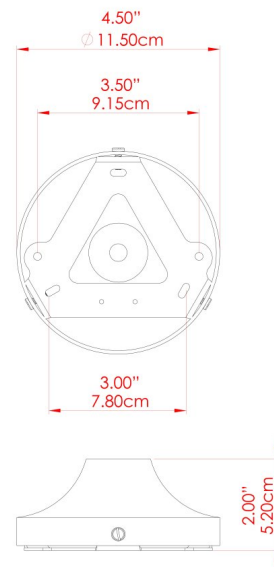

FIXING BRACKET: MLWB12 | Satin Brass

Product Notes:
1) Bulbs not included. 2) Dimensions do not include bulbs. 3) All products are individually made-to-order and therefore may differ slightly within manufacturing tolerances. 4) Cable / chain can be shortened during installation. Longer cable / chain lengths available on request. 5) Additional color finishes may be available on request. 6) Twisted cable is not available for UL wired products. Round cable in black or brown only is supplied instead. 7) Refer to our website for a full list of terms and conditions.