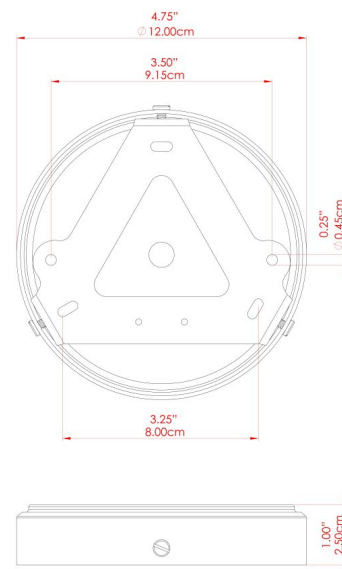

FIXING BRACKET: MLWB17 | Antique Silver

WWW.MULLANLIGHTING.COM

Product Notes:

1) Bulbs not included. 2) Dimensions do not include bulbs. 3) All products are individually made-to-order and therefore may differ slightly within manufacturing tolerances. 4) Cable / chain can be shortened during installation. Longer cable / chain lengths available on request. 5) Additional color finishes may be available on request. 6) Twisted cable is not available for UL wired products. Round cable in black or brown only is supplied instead. 7) Refer to our website for a full list of terms and conditions.