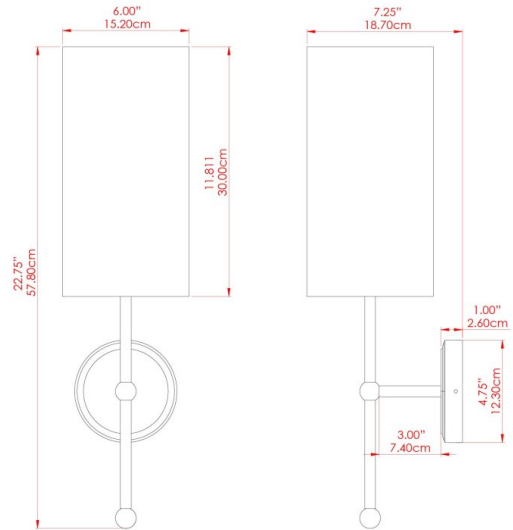

## ARIZONA Wall Light

MLWL398ANTSLV Antique Silver

MATERIAL	Brass   Fabric
HEIGHT	22"
WIDTH   DIAMETER	6"
LENGTH   PROJECTION	8.75"
WEIGHT	0.77 kg   1.8 lbs
LAMPHOLDER	E26
MAX WATTAGE	40W
VOLTAGE	110/120v
ENVIRONMENTAL RATING	Dry Location (IP20)
CLASS PROTECTION	Class I
SHADE	MLFS009
FLEX   BAR   CHAIN LENGTH	n/a
CABLE TYPE	

## ARIZONA Wall Light

MLWL398POLBRS Polished Brass

MATERIAL	Brass   Fabric
HEIGHT	22"
WIDTH   DIAMETER	6"
LENGTH   PROJECTION	8.75"
WEIGHT	0.77 kg   1.8 lbs
LAMPHOLDER	E26
MAX WATTAGE	40W
VOLTAGE	110/120v
ENVIRONMENTAL RATING	Dry Location (IP20)
CLASS PROTECTION	Class I
SHADE	MLFS009
FLEX   BAR   CHAIN LENGTH	n/a
CABLE TYPE	

#### Product Notes:

1) Bulbs not included. 2) Dimensions do not include bulbs. 3) All products are individually made-to-order and therefore may differ slightly within manufacturing tolerances. 4) Cable / chain can be shortened during installation. Longer cable / chain lengths available on request. 5) Additional color finishes may be available on request. 6) Twisted cable is not available for UL wired products. Round cable in black or brown only is supplied instead. 7) Refer to our website for a full list of terms and conditions.

# ARIZONA Wall Light

MLWL398SATBRS Satin Brass

MATERIAL	Brass   Fabric
HEIGHT	22"
WIDTH   DIAMETER	6"
LENGTH   PROJECTION	8.75"
WEIGHT	0.77 kg   1.8 lbs
LAMPHOLDER	E26
MAX WATTAGE	40W
VOLTAGE	110/120v
ENVIRONMENTAL RATING	Dry Location (IP20)
CLASS PROTECTION	Class I
SHADE	MLFS009
FLEX   BAR   CHAIN LENGTH	n/a
CABLE TYPE	