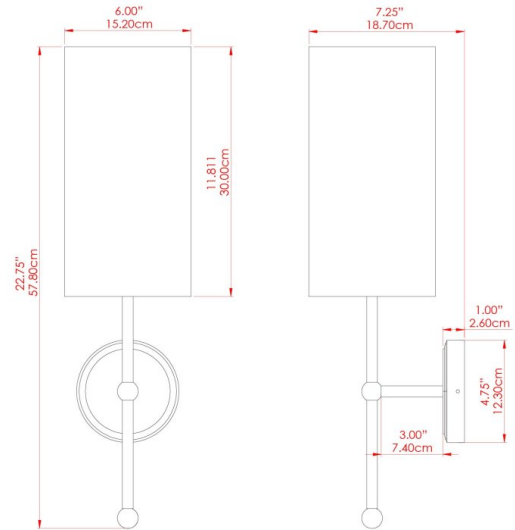

## MLWL398ANTBRS Antique Brass

MATERIAL	Brass   Fabric
HEIGHT	22"
WIDTH   DIAMETER	6"
LENGTH   PROJECTION	8.75"
WEIGHT	0.77 kg   1.8 lbs
LAMPHOLDER	E26
MAX WATTAGE	40W
VOLTAGE	110/120v
ENVIRONMENTAL RATING	Dry Location (IP20)
CLASS PROTECTION	Class I
SHADE	MLFS009
FLEX   BAR   CHAIN LENGTH	n/a
CABLE TYPE	

## ARIZONA Wall Light

MLWL398ANTSLV Antique Silver

MATERIAL	Brass   Fabric
HEIGHT	22"
WIDTH   DIAMETER	6"
LENGTH   PROJECTION	8.75"
WEIGHT	0.77 kg   1.8 lbs
LAMPHOLDER	E26
MAX WATTAGE	40W
VOLTAGE	110/120v
ENVIRONMENTAL RATING	Dry Location (IP20)
CLASS PROTECTION	Class I
SHADE	MLFS009
FLEX   BAR   CHAIN LENGTH	n/a
CABLE TYPE	

## ARIZONA Wall Light

MLWL398POLBRS Polished Brass

MATERIAL	Brass   Fabric
HEIGHT	22"
WIDTH   DIAMETER	6"
LENGTH   PROJECTION	8.75"
WEIGHT	0.77 kg   1.8 lbs
LAMPHOLDER	E26
MAX WATTAGE	40W
VOLTAGE	110/120v
ENVIRONMENTAL RATING	Dry Location (IP20)
CLASS PROTECTION	Class I
SHADE	MLFS009
FLEX   BAR   CHAIN LENGTH	n/a
CABLE TYPE	

# ARIZONA Wall Light

MLWL398SATBRS Satin Brass

MATERIAL	Brass   Fabric
HEIGHT	22"
WIDTH   DIAMETER	6"
LENGTH   PROJECTION	8.75"
WEIGHT	0.77 kg   1.8 lbs
LAMPHOLDER	E26
MAX WATTAGE	40W
VOLTAGE	110/120v
ENVIRONMENTAL RATING	Dry Location (IP20)
CLASS PROTECTION	Class I
SHADE	MLFS009
FLEX   BAR   CHAIN LENGTH	n/a
CABLE TYPE	