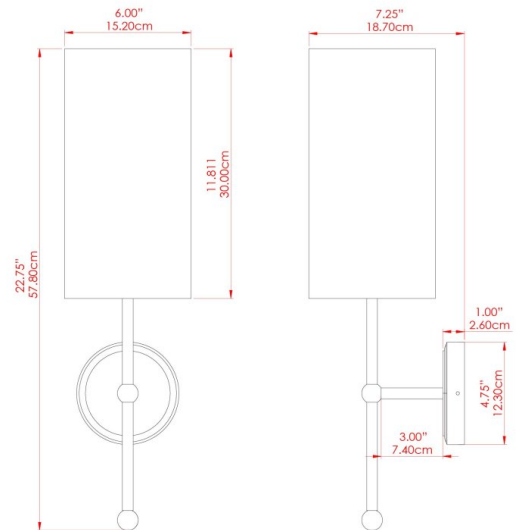

## MLWL398ANTBRS Antique Brass

MATERIAL	Brass   Fabric
HEIGHT	22"
WIDTH   DIAMETER	6"
LENGTH   PROJECTION	8.75"
WEIGHT	0.77 kg   1.8 lbs
LAMPHOLDER	E26
MAX WATTAGE	40W
VOLTAGE	110/120v
ENVIRONMENTAL RATING	Dry Location (IP20)
CLASS PROTECTION	Class I
SHADE	MLFS009
FLEX   BAR   CHAIN LENGTH	n/a
CABLE TYPE	

## ARIZONA Wall Light

MLWL398ANTSLV Antique Silver

MATERIAL	Brass   Fabric
HEIGHT	22"
WIDTH   DIAMETER	6"
LENGTH   PROJECTION	8.75"
WEIGHT	0.77 kg   1.8 lbs
LAMPHOLDER	E26
MAX WATTAGE	40W
VOLTAGE	110/120v
ENVIRONMENTAL RATING	Dry Location (IP20)
CLASS PROTECTION	Class I
SHADE	MLFS009
FLEX   BAR   CHAIN LENGTH	n/a
CABLE TYPE	

## ARIZONA Wall Light

MLWL398POLBRS Polished Brass

MATERIAL	Brass   Fabric
HEIGHT	22"
WIDTH   DIAMETER	6"
LENGTH   PROJECTION	8.75"
WEIGHT	0.77 kg   1.8 lbs
LAMPHOLDER	E26
MAX WATTAGE	40W
VOLTAGE	110/120v
ENVIRONMENTAL RATING	Dry Location (IP20)
CLASS PROTECTION	Class I
SHADE	MLFS009
FLEX   BAR   CHAIN LENGTH	n/a
CABLE TYPE	

# ARIZONA Wall Light

MLWL398SATBRS Satin Brass

MATERIAL	Brass   Fabric
HEIGHT	22"
WIDTH   DIAMETER	6"
LENGTH   PROJECTION	8.75"
WEIGHT	0.77 kg   1.8 lbs
LAMPHOLDER	E26
MAX WATTAGE	40W
VOLTAGE	110/120v
ENVIRONMENTAL RATING	Dry Location (IP20)
CLASS PROTECTION	Class I
SHADE	MLFS009
FLEX   BAR   CHAIN LENGTH	n/a
CABLE TYPE	