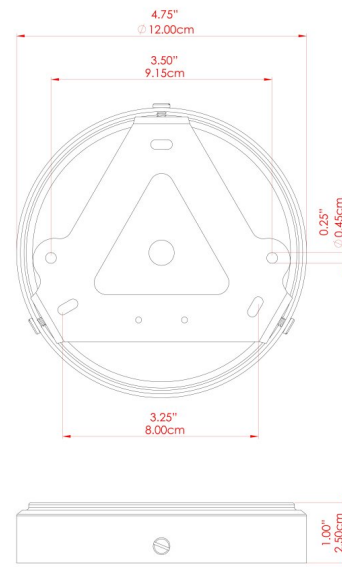

FIXING BRACKET: MLWB17 | Antique Brass

Product Notes:
1) Bulbs not included. 2) Dimensions do not include bulbs. 3) All products are individually made-to-order and therefore may differ slightly within manufacturing tolerances. 4) Cable / chain can be shortened during installation. Longer cable / chain lengths available on request. 5) Additional color finishes may be available on request. 6) Twisted cable is not available for UL wired products. Round cable in black or brown only is supplied instead. 7) Refer to our website for a full list of terms and conditions.