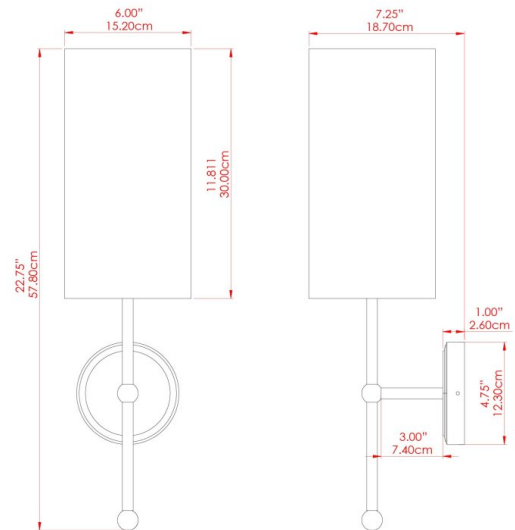

## MLWL398ANTBRS Antique Brass

MATERIAL	Brass   Fabric
HEIGHT	22"
WIDTH   DIAMETER	6"
LENGTH   PROJECTION	8.75"
WEIGHT	0.77 kg   1.8 lbs
LAMPHOLDER	E26
MAX WATTAGE	40W
VOLTAGE	110/120v
ENVIRONMENTAL RATING	Dry Location (IP20)
CLASS PROTECTION	Class I
SHADE	MLFS009
FLEX   BAR   CHAIN LENGTH	n/a
CABLE TYPE	

## ARIZONA Wall Light

MLWL398ANTSLV Antique Silver

MATERIAL	Brass   Fabric
HEIGHT	22"
WIDTH   DIAMETER	6"
LENGTH   PROJECTION	8.75"
WEIGHT	0.77 kg   1.8 lbs
LAMPHOLDER	E26
MAX WATTAGE	40W
VOLTAGE	110/120v
ENVIRONMENTAL RATING	Dry Location (IP20)
CLASS PROTECTION	Class I
SHADE	MLFS009
FLEX   BAR   CHAIN LENGTH	n/a
CABLE TYPE	

## ARIZONA Wall Light

MLWL398POLBRS Polished Brass

MATERIAL	Brass   Fabric
HEIGHT	22"
WIDTH   DIAMETER	6"
LENGTH   PROJECTION	8.75"
WEIGHT	0.77 kg   1.8 lbs
LAMPHOLDER	E26
MAX WATTAGE	40W
VOLTAGE	110/120v
ENVIRONMENTAL RATING	Dry Location (IP20)
CLASS PROTECTION	Class I
SHADE	MLFS009
FLEX   BAR   CHAIN LENGTH	n/a
CABLE TYPE	

# ARIZONA Wall Light

MLWL398SATBRS Satin Brass

MATERIAL	Brass   Fabric
HEIGHT	22"
WIDTH   DIAMETER	6"
LENGTH   PROJECTION	8.75"
WEIGHT	0.77 kg   1.8 lbs
LAMPHOLDER	E26
MAX WATTAGE	40W
VOLTAGE	110/120v
ENVIRONMENTAL RATING	Dry Location (IP20)
CLASS PROTECTION	Class I
SHADE	MLFS009
FLEX   BAR   CHAIN LENGTH	n/a
CABLE TYPE	