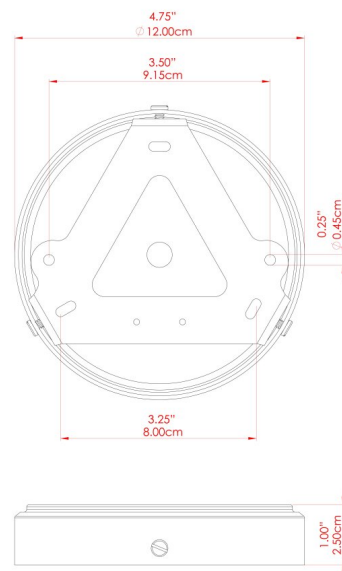

FIXING BRACKET: MLWB17 | Satin Brass

Product Notes:
1) Bulbs not included. 2) Dimensions do not include bulbs. 3) All products are individually made-to-order and therefore may differ slightly within manufacturing tolerances. 4) Cable / chain can be shortened during installation. Longer cable / chain lengths available on request. 5) Additional color finishes may be available on request. 6) Twisted cable is not available for UL wired products. Round cable in black or brown only is supplied instead. 7) Refer to our website for a full list of terms and conditions.