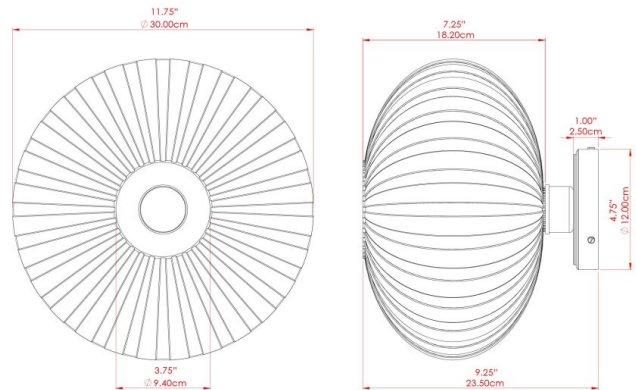

NEITH Wall Light

MLWL456POLBRS Polished Brass

MATERIAL	Brass | Glass
HEIGHT	11.75"
WIDTH | DIAMETER	11.75"
LENGTH | PROJECTION	9.25"
WEIGHT	1.7 kg | 3.8 lbs
LAMPHOLDER	E26
MAX WATTAGE	40W
VOLTAGE	110/120v
ENVIRONMENTAL RATING	Dry Location (IP20)
CLASS PROTECTION	Class I
SHADE	GL195
FLEX | BAR | CHAIN LENGTH	n/a
CABLE TYPE	|