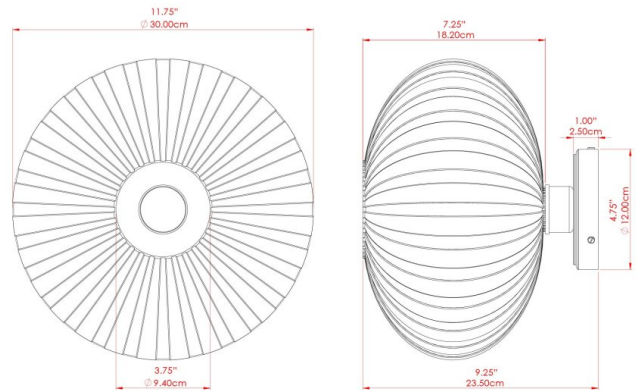

NEITH Wall Light

MLWL456ANTBRS Antique Brass

MATERIAL	Brass Glass
HEIGHT	11.75"
WIDTH DIAMETER	11.75"
LENGTH PROJECTION	9.25"
WEIGHT	1.7 kg 3.8 lbs
LAMPHOLDER	E26
MAX WATTAGE	40W
VOLTAGE	110/120v
ENVIRONMENTAL RATING	Dry Location (IP20)
CLASS PROTECTION	Class I
SHADE	GL195
FLEX BAR CHAIN LENGTH	n/a
CABLE TYPE	

FIXING BRACKET: MLWB17

NEITH Wall Light

MLWL456ANTSLV Antique Silver

MATERIAL	Brass Glass
HEIGHT	11.75"
WIDTH DIAMETER	11.75"
LENGTH PROJECTION	9.25"
WEIGHT	1.7 kg 3.8 lbs
LAMPHOLDER	E26
MAX WATTAGE	40W
VOLTAGE	110/120v
ENVIRONMENTAL RATING	Dry Location (IP20)
CLASS PROTECTION	Class I
SHADE	GL195
FLEX BAR CHAIN LENGTH	n/a
CABLE TYPE	

NEITH Wall Light

MLWL456PCMBK Matt Black

MATERIAL	Brass Glass
HEIGHT	11.75"
WIDTH DIAMETER	11.75"
LENGTH PROJECTION	9.25"
WEIGHT	1.7 kg 3.8 lbs
LAMPHOLDER	E26
MAX WATTAGE	40W
VOLTAGE	110/120v
ENVIRONMENTAL RATING	Dry Location (IP20)
CLASS PROTECTION	Class I
SHADE	GL195
FLEX BAR CHAIN LENGTH	n/a
CABLE TYPE	

NEITH Wall Light

MLWL456POLBRS Polished Brass

MATERIAL	Brass Glass
HEIGHT	11.75"
WIDTH DIAMETER	11.75"
LENGTH PROJECTION	9.25"
WEIGHT	1.7 kg 3.8 lbs
LAMPHOLDER	E26
MAX WATTAGE	40W
VOLTAGE	110/120v
ENVIRONMENTAL RATING	Dry Location (IP20)
CLASS PROTECTION	Class I
SHADE	GL195
FLEX BAR CHAIN LENGTH	n/a
CABLE TYPE	