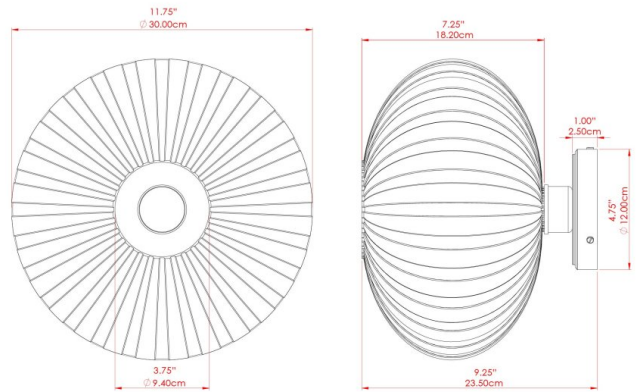

NEITH Wall Light

MLWL456SATBRS Satin Brass

MATERIAL	Brass | Glass
HEIGHT	11.75"
WIDTH | DIAMETER	11.75"
LENGTH | PROJECTION	9.25"
WEIGHT	1.7 kg | 3.8 lbs
LAMPHOLDER	E26
MAX WATTAGE	40W
VOLTAGE	110/120v
ENVIRONMENTAL RATING	Dry Location (IP20)
CLASS PROTECTION	Class I
SHADE	GL195
FLEX | BAR | CHAIN LENGTH	n/a
CABLE TYPE	|