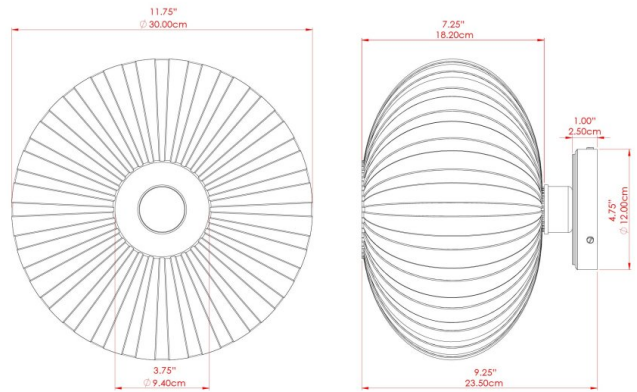

NEITH Wall Light

MLWL456ANTBRS Antique Brass

MATERIAL	Brass Glass
HEIGHT	11.75"
WIDTH DIAMETER	11.75"
LENGTH PROJECTION	9.25"
WEIGHT	1.7 kg 3.8 lbs
LAMPHOLDER	E26
MAX WATTAGE	40W
VOLTAGE	110/120v
ENVIRONMENTAL RATING	Dry Location (IP20)
CLASS PROTECTION	Class I
SHADE	GL195
FLEX BAR CHAIN LENGTH	n/a
CABLE TYPE	

FIXING BRACKET: MLWB17

NEITH Wall Light

MLWL456ANTSLV Antique Silver

MATERIAL	Brass Glass
HEIGHT	11.75"
WIDTH DIAMETER	11.75"
LENGTH PROJECTION	9.25"
WEIGHT	1.7 kg 3.8 lbs
LAMPHOLDER	E26
MAX WATTAGE	40W
VOLTAGE	110/120v
ENVIRONMENTAL RATING	Dry Location (IP20)
CLASS PROTECTION	Class I
SHADE	GL195
FLEX BAR CHAIN LENGTH	n/a
CABLE TYPE	

NEITH Wall Light

MLWL456PCMBK Matt Black

MATERIAL	Brass Glass
HEIGHT	11.75"
WIDTH DIAMETER	11.75"
LENGTH PROJECTION	9.25"
WEIGHT	1.7 kg 3.8 lbs
LAMPHOLDER	E26
MAX WATTAGE	40W
VOLTAGE	110/120v
ENVIRONMENTAL RATING	Dry Location (IP20)
CLASS PROTECTION	Class I
SHADE	GL195
FLEX BAR CHAIN LENGTH	n/a
CABLE TYPE	

NEITH Wall Light

MLWL456POLBRS Polished Brass

MATERIAL	Brass Glass
HEIGHT	11.75"
WIDTH DIAMETER	11.75"
LENGTH PROJECTION	9.25"
WEIGHT	1.7 kg 3.8 lbs
LAMPHOLDER	E26
MAX WATTAGE	40W
VOLTAGE	110/120v
ENVIRONMENTAL RATING	Dry Location (IP20)
CLASS PROTECTION	Class I
SHADE	GL195
FLEX BAR CHAIN LENGTH	n/a
CABLE TYPE	