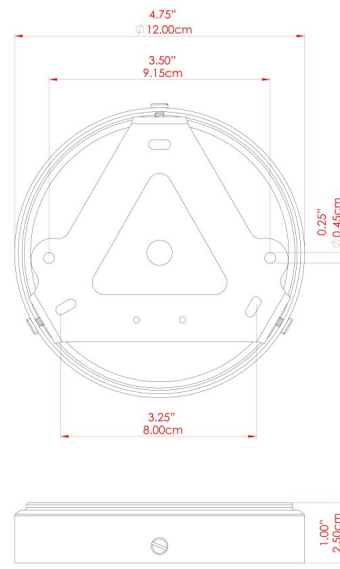

NEITH Wall Light

MLWL456ANTBRS Antique Brass

MATERIAL	Brass Glass
HEIGHT	11.75"
WIDTH DIAMETER	11.75"
LENGTH PROJECTION	9.25"
WEIGHT	1.7 kg 3.8 lbs
LAMPHOLDER	E26
MAX WATTAGE	40W
VOLTAGE	110/120v
ENVIRONMENTAL RATING	Dry Location (IP20)
CLASS PROTECTION	Class I
SHADE	GL195
FLEX BAR CHAIN LENGTH	n/a
CABLE TYPE	

FIXING BRACKET: MLWB17

NEITH Wall Light

MLWL456ANTSLV Antique Silver

MATERIAL	Brass Glass
HEIGHT	11.75"
WIDTH DIAMETER	11.75"
LENGTH PROJECTION	9.25"
WEIGHT	1.7 kg 3.8 lbs
LAMPHOLDER	E26
MAX WATTAGE	40W
VOLTAGE	110/120v
ENVIRONMENTAL RATING	Dry Location (IP20)
CLASS PROTECTION	Class I
SHADE	GL195
FLEX BAR CHAIN LENGTH	n/a
CABLE TYPE	

NEITH Wall Light

MLWL456PCMBK Matt Black

MATERIAL	Brass Glass
HEIGHT	11.75"
WIDTH DIAMETER	11.75"
LENGTH PROJECTION	9.25"
WEIGHT	1.7 kg 3.8 lbs
LAMPHOLDER	E26
MAX WATTAGE	40W
VOLTAGE	110/120v
ENVIRONMENTAL RATING	Dry Location (IP20)
CLASS PROTECTION	Class I
SHADE	GL195
FLEX BAR CHAIN LENGTH	n/a
CABLE TYPE	

NEITH Wall Light

MLWL456POLBRS Polished Brass

MATERIAL	Brass Glass
HEIGHT	11.75"
WIDTH DIAMETER	11.75"
LENGTH PROJECTION	9.25"
WEIGHT	1.7 kg 3.8 lbs
LAMPHOLDER	E26
MAX WATTAGE	40W
VOLTAGE	110/120v
ENVIRONMENTAL RATING	Dry Location (IP20)
CLASS PROTECTION	Class I
SHADE	GL195
FLEX BAR CHAIN LENGTH	n/a
CABLE TYPE	