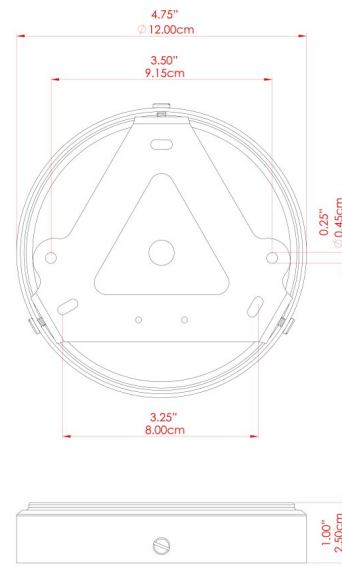

FIXING BRACKET: MLWB17

WWW.MULLANLIGHTING.COM

Product Notes:

1) Bulbs not included. 2) Dimensions do not include bulbs. 3) All products are individually made-to-order and therefore may differ slightly within manufacturing tolerances. 4) Cable / chain can be shortened during installation. Longer cable / chain lengths available on request. 5) Additional color finishes may be available on request. 6) Twisted cable is not available for UL wired products. Round cable in black or brown only is supplied instead. 7) Refer to our website for a full list of terms and conditions.