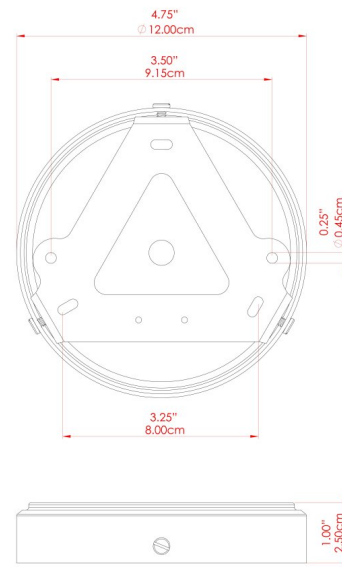

FIXING BRACKET: MLWB17

Product Notes:
1) Bulbs not included. 2) Dimensions do not include bulbs. 3) All products are individually made-to-order and therefore may differ slightly within manufacturing tolerances. 4) Cable / chain can be shortened during installation. Longer cable / chain lengths available on request. 5) Additional color finishes may be available on request. 6) Twisted cable is not available for UL wired products. Round cable in black or brown only is supplied instead. 7) Refer to our website for a full list of terms and conditions.