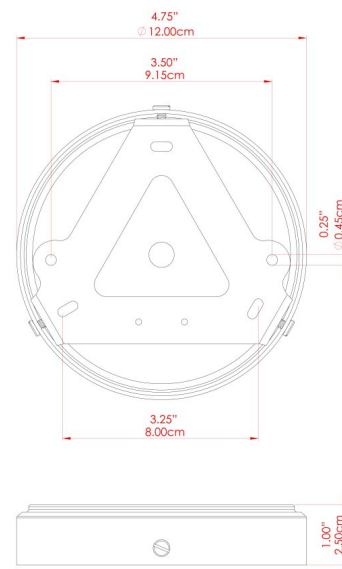

FIXING BRACKET: MLWB17

Product Notes:
1) Bulbs not included. 2) Dimensions do not include bulbs. 3) All products are individually made-to-order and therefore may differ slightly within manufacturing tolerances. 4) Cable / chain can be shortened during installation. Longer cable / chain lengths available on request. 5) Additional color finishes may be available on request. 6) Twisted cable is not available for UL wired products. Round cable in black or brown only is supplied instead. 7) Refer to our website for a full list of terms and conditions.