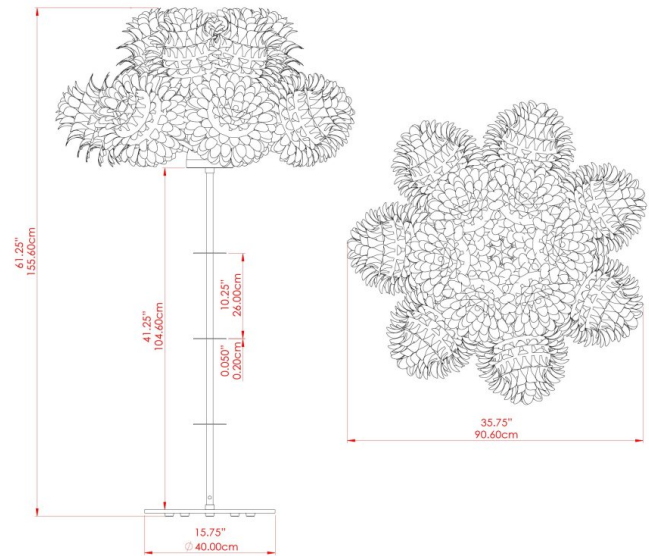

FOZ Floor Lamp

MLFL029PCWTE White

MATERIAL	Aluminium Brass Steel Fabric
HEIGHT	61.5"
WIDTH DIAMETER	37.5"
LENGTH PROJECTION	37.5"
WEIGHT	20 kg 44 lbs
LAMPHOLDER	E26
MAX WATTAGE	40W
VOLTAGE	110/120v
ENVIRONMENTAL RATING	Dry Location (IP20)
CLASS PROTECTION	Class I
SHADE	MLSH057
FLEX BAR CHAIN LENGTH	80"
CABLE TYPE	

FIXING BRACKET: -

Product Notes:
 1) Bulbs not included. 2) Dimensions do not include bulbs. 3) All products are individually made-to-order and therefore may differ slightly within manufacturing tolerances. 4) Cable / chain can be shortened during installation. Longer cable / chain lengths available on request. 5) Additional color finishes may be available on request. 6) Twisted cable is not available for UL wired products. Round cable in black or brown only is supplied instead. 7) Refer to our website for a full list of terms and conditions.