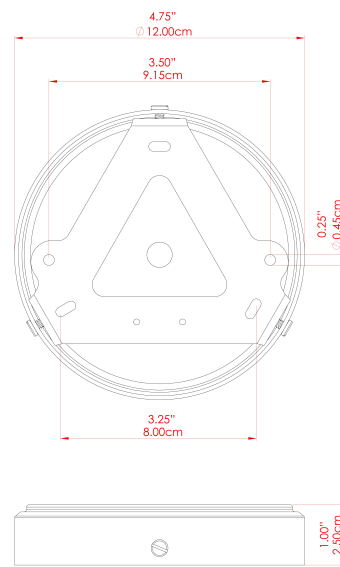

MORIARTY Chandelier

MLF358ANTBRACL Antique Brass

MATERIAL	Brass
HEIGHT	57"
WIDTH DIAMETER	15.75"
LENGTH PROJECTION	50"
WEIGHT	13.5 kg 29.8 lbs
LAMPHOLDER	E26
MAX WATTAGE	40W
VOLTAGE	110/120v
ENVIRONMENTAL RATING	Dry Location (IP20)
CLASS PROTECTION	Class I
SHADE	GL179
FLEX BAR CHAIN LENGTH	40"
CABLE TYPE	MLCA013 Clear PVC Flexible Cable 3 Core

FIXING BRACKET: MLWB17

MORIARTY Chandelier

MLF358ANTBRSFR Antique Brass

MATERIAL	Brass
HEIGHT	57"
WIDTH DIAMETER	15.75"
LENGTH PROJECTION	50"
WEIGHT	13.5 kg 29.8 lbs
LAMPHOLDER	E26
MAX WATTAGE	40W
VOLTAGE	110/120v
ENVIRONMENTAL RATING	Dry Location (IP20)
CLASS PROTECTION	Class I
SHADE	GL180
FLEX BAR CHAIN LENGTH	40"
CABLE TYPE	MLCA013 Clear PVC Flexible Cable 3 Core

FIXING BRACKET: MLWB17

MORIARTY Chandelier

MLF358ANTBRSSM Antique Brass

MATERIAL	Brass
HEIGHT	57"
WIDTH DIAMETER	15.75"
LENGTH PROJECTION	50"
WEIGHT	13.5 kg 29.8 lbs
LAMPHOLDER	E26
MAX WATTAGE	40W
VOLTAGE	110/120v
ENVIRONMENTAL RATING	Dry Location (IP20)
CLASS PROTECTION	Class I
SHADE	GL183
FLEX BAR CHAIN LENGTH	40"
CABLE TYPE	MLCA013 Clear PVC Flexible Cable 3 Core

MORIARTY Chandelier

MLF358ANTSLVCL Antique Silver

MATERIAL	Brass
HEIGHT	57"
WIDTH DIAMETER	15.75"
LENGTH PROJECTION	50"
WEIGHT	13.5 kg 29.8 lbs
LAMPHOLDER	E26
MAX WATTAGE	40W
VOLTAGE	110/120v
ENVIRONMENTAL RATING	Dry Location (IP20)
CLASS PROTECTION	Class I
SHADE	GL179
FLEX BAR CHAIN LENGTH	40"
CABLE TYPE	MLCA013 Clear PVC Flexible Cable 3 Core