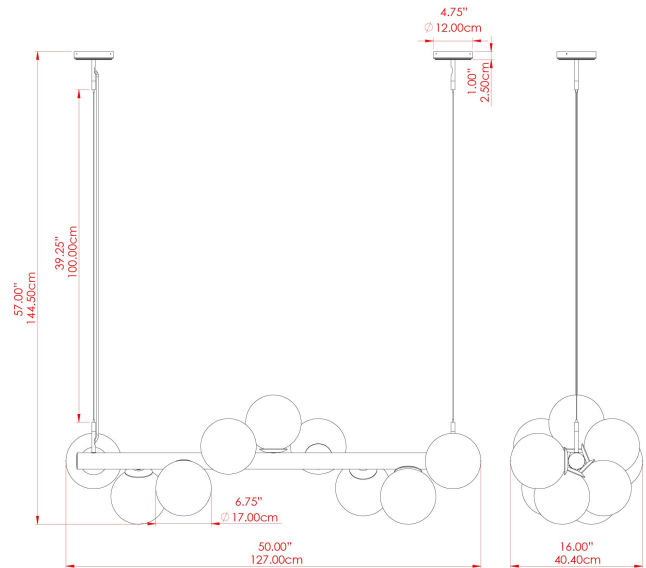

MORIARTY Chandelier

MLF358PCMBKANTBRSFR Antique Brass

MATERIAL	Steel Brass
HEIGHT	57"
WIDTH DIAMETER	15.75"
LENGTH PROJECTION	50"
WEIGHT	13.5 kg 29.8 lbs
LAMPHOLDER	E26
MAX WATTAGE	40W
VOLTAGE	110/120v
ENVIRONMENTAL RATING	Dry Location (IP20)
CLASS PROTECTION	Class I
SHADE	GL180
FLEX BAR CHAIN LENGTH	40"
CABLE TYPE	MLCA013 Clear PVC Flexible Cable 3 Core

MORIARTY Chandelier

MLF358PCMBKANTBRSSM Antique Brass

MATERIAL	Steel Brass
HEIGHT	57"
WIDTH DIAMETER	15.75"
LENGTH PROJECTION	50"
WEIGHT	13.5 kg 29.8 lbs
LAMPHOLDER	E26
MAX WATTAGE	40W
VOLTAGE	110/120v
ENVIRONMENTAL RATING	Dry Location (IP20)
CLASS PROTECTION	Class I
SHADE	GL183
FLEX BAR CHAIN LENGTH	40"
CABLE TYPE	MLCA013 Clear PVC Flexible Cable 3 Core

MORIARTY Chandelier

MLF358POLBRSCS Polished Brass

MATERIAL	Brass
HEIGHT	57"
WIDTH DIAMETER	15.75"
LENGTH PROJECTION	50"
WEIGHT	13.5 kg 29.8 lbs
LAMPHOLDER	E26
MAX WATTAGE	40W
VOLTAGE	110/120v
ENVIRONMENTAL RATING	Dry Location (IP20)
CLASS PROTECTION	Class I
SHADE	GL179
FLEX BAR CHAIN LENGTH	40"
CABLE TYPE	MLCA013 Clear PVC Flexible Cable 3 Core

FIXING BRACKET: MLWB17

MORIARTY Chandelier

MLF358POLBRSFR Polished Brass

MATERIAL	Brass
HEIGHT	57"
WIDTH DIAMETER	15.75"
LENGTH PROJECTION	50"
WEIGHT	13.5 kg 29.8 lbs
LAMPHOLDER	E26
MAX WATTAGE	40W
VOLTAGE	110/120v
ENVIRONMENTAL RATING	Dry Location (IP20)
CLASS PROTECTION	Class I
SHADE	GL180
FLEX BAR CHAIN LENGTH	40"
CABLE TYPE	MLCA013 Clear PVC Flexible Cable 3 Core