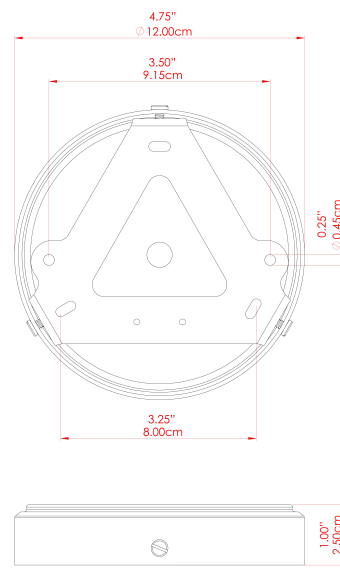

MORIARTY Chandelier

MLF358PCMBKANTBRSFR Antique Brass

MATERIAL	Steel Brass
HEIGHT	57"
WIDTH DIAMETER	15.75"
LENGTH PROJECTION	50"
WEIGHT	13.5 kg 29.8 lbs
LAMPHOLDER	E26
MAX WATTAGE	40W
VOLTAGE	110/120v
ENVIRONMENTAL RATING	Dry Location (IP20)
CLASS PROTECTION	Class I
SHADE	GL180
FLEX BAR CHAIN LENGTH	40"
CABLE TYPE	MLCA013 Clear PVC Flexible Cable 3 Core

MORIARTY Chandelier

MLF358PCMBKANTBRSSM Antique Brass

MATERIAL	Steel Brass
HEIGHT	57"
WIDTH DIAMETER	15.75"
LENGTH PROJECTION	50"
WEIGHT	13.5 kg 29.8 lbs
LAMPHOLDER	E26
MAX WATTAGE	40W
VOLTAGE	110/120v
ENVIRONMENTAL RATING	Dry Location (IP20)
CLASS PROTECTION	Class I
SHADE	GL183
FLEX BAR CHAIN LENGTH	40"
CABLE TYPE	MLCA013 Clear PVC Flexible Cable 3 Core

MORIARTY Chandelier

MLF358POLBRSCS Polished Brass

MATERIAL	Brass
HEIGHT	57"
WIDTH DIAMETER	15.75"
LENGTH PROJECTION	50"
WEIGHT	13.5 kg 29.8 lbs
LAMPHOLDER	E26
MAX WATTAGE	40W
VOLTAGE	110/120v
ENVIRONMENTAL RATING	Dry Location (IP20)
CLASS PROTECTION	Class I
SHADE	GL179
FLEX BAR CHAIN LENGTH	40"
CABLE TYPE	MLCA013 Clear PVC Flexible Cable 3 Core

FIXING BRACKET: MLWB17

MORIARTY Chandelier

MLF358POLBRSFR Polished Brass

MATERIAL	Brass
HEIGHT	57"
WIDTH DIAMETER	15.75"
LENGTH PROJECTION	50"
WEIGHT	13.5 kg 29.8 lbs
LAMPHOLDER	E26
MAX WATTAGE	40W
VOLTAGE	110/120v
ENVIRONMENTAL RATING	Dry Location (IP20)
CLASS PROTECTION	Class I
SHADE	GL180
FLEX BAR CHAIN LENGTH	40"
CABLE TYPE	MLCA013 Clear PVC Flexible Cable 3 Core