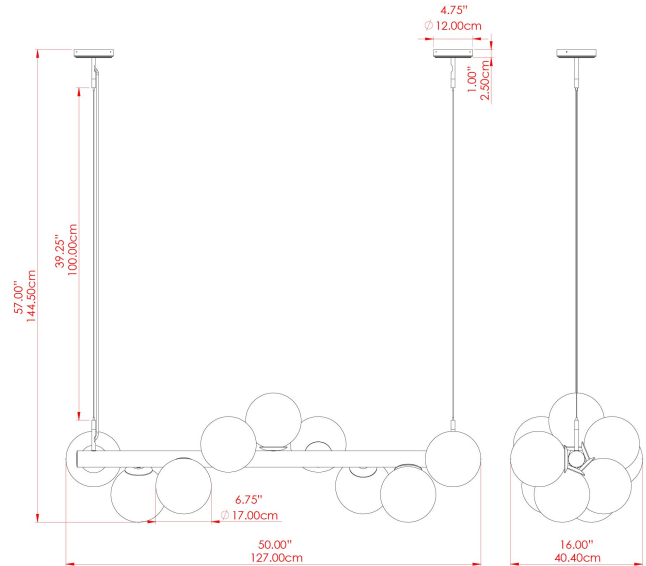

MORIARTY Chandelier

MLF358POLBRSCS Polished Brass

MATERIAL	Brass
HEIGHT	57"
WIDTH DIAMETER	15.75"
LENGTH PROJECTION	50"
WEIGHT	13.5 kg 29.8 lbs
LAMPHOLDER	E26
MAX WATTAGE	40W
VOLTAGE	110/120v
ENVIRONMENTAL RATING	Dry Location (IP20)
CLASS PROTECTION	Class I
SHADE	GL179
FLEX BAR CHAIN LENGTH	40"
CABLE TYPE	MLCA013 Clear PVC Flexible Cable 3 Core

FIXING BRACKET: MLWB17

MORIARTY Chandelier

MLF358POLBRSFR Polished Brass

MATERIAL	Brass
HEIGHT	57"
WIDTH DIAMETER	15.75"
LENGTH PROJECTION	50"
WEIGHT	13.5 kg 29.8 lbs
LAMPHOLDER	E26
MAX WATTAGE	40W
VOLTAGE	110/120v
ENVIRONMENTAL RATING	Dry Location (IP20)
CLASS PROTECTION	Class I
SHADE	GL180
FLEX BAR CHAIN LENGTH	40"
CABLE TYPE	MLCA013 Clear PVC Flexible Cable 3 Core

MORIARTY Chandelier

MLF358POLBRSSM Polished Brass

MATERIAL	Brass
HEIGHT	57"
WIDTH DIAMETER	15.75"
LENGTH PROJECTION	50"
WEIGHT	13.5 kg 29.8 lbs
LAMPHOLDER	E26
MAX WATTAGE	40W
VOLTAGE	110/120v
ENVIRONMENTAL RATING	Dry Location (IP20)
CLASS PROTECTION	Class I
SHADE	GL183
FLEX BAR CHAIN LENGTH	40"
CABLE TYPE	MLCA013 Clear PVC Flexible Cable 3 Core

FIXING BRACKET: MLWB17

MORIARTY Chandelier

MLF358SATBRSL Satin Brass

MATERIAL	Brass
HEIGHT	57"
WIDTH DIAMETER	15.75"
LENGTH PROJECTION	50"
WEIGHT	13.5 kg 29.8 lbs
LAMPHOLDER	E26
MAX WATTAGE	40W
VOLTAGE	110/120v
ENVIRONMENTAL RATING	Dry Location (IP20)
CLASS PROTECTION	Class I
SHADE	GL179
FLEX BAR CHAIN LENGTH	40"
CABLE TYPE	MLCA013 Clear PVC Flexible Cable 3 Core