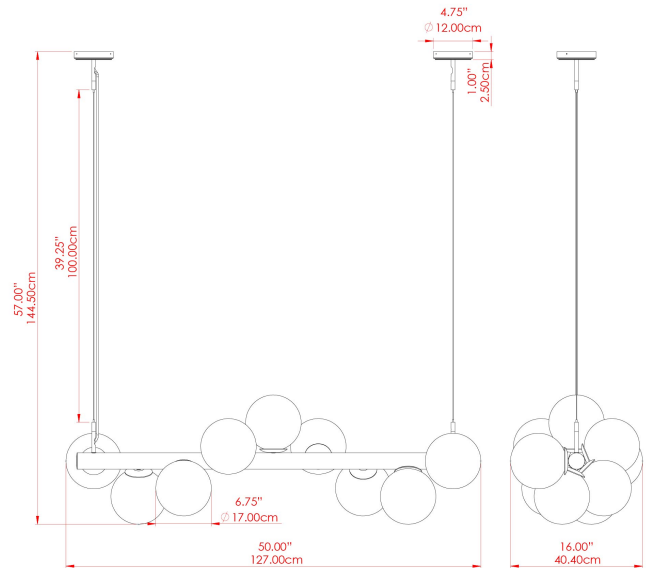

MORIARTY Chandelier

MLF358ANTBRACL Antique Brass

MATERIAL	Brass
HEIGHT	57"
WIDTH DIAMETER	15.75"
LENGTH PROJECTION	50"
WEIGHT	13.5 kg 29.8 lbs
LAMPHOLDER	E26
MAX WATTAGE	40W
VOLTAGE	110/120v
ENVIRONMENTAL RATING	Dry Location (IP20)
CLASS PROTECTION	Class I
SHADE	GL179
FLEX BAR CHAIN LENGTH	40"
CABLE TYPE	MLCA013 Clear PVC Flexible Cable 3 Core

FIXING BRACKET: MLWB17

MORIARTY Chandelier

MLF358ANTBRSFR Antique Brass

MATERIAL	Brass
HEIGHT	57"
WIDTH DIAMETER	15.75"
LENGTH PROJECTION	50"
WEIGHT	13.5 kg 29.8 lbs
LAMPHOLDER	E26
MAX WATTAGE	40W
VOLTAGE	110/120v
ENVIRONMENTAL RATING	Dry Location (IP20)
CLASS PROTECTION	Class I
SHADE	GL180
FLEX BAR CHAIN LENGTH	40"
CABLE TYPE	MLCA013 Clear PVC Flexible Cable 3 Core

FIXING BRACKET: MLWB17

MORIARTY Chandelier

MLF358ANTBRSSM Antique Brass

MATERIAL	Brass
HEIGHT	57"
WIDTH DIAMETER	15.75"
LENGTH PROJECTION	50"
WEIGHT	13.5 kg 29.8 lbs
LAMPHOLDER	E26
MAX WATTAGE	40W
VOLTAGE	110/120v
ENVIRONMENTAL RATING	Dry Location (IP20)
CLASS PROTECTION	Class I
SHADE	GL183
FLEX BAR CHAIN LENGTH	40"
CABLE TYPE	MLCA013 Clear PVC Flexible Cable 3 Core

MORIARTY Chandelier

MLF358ANTSLVCL Antique Silver

MATERIAL	Brass
HEIGHT	57"
WIDTH DIAMETER	15.75"
LENGTH PROJECTION	50"
WEIGHT	13.5 kg 29.8 lbs
LAMPHOLDER	E26
MAX WATTAGE	40W
VOLTAGE	110/120v
ENVIRONMENTAL RATING	Dry Location (IP20)
CLASS PROTECTION	Class I
SHADE	GL179
FLEX BAR CHAIN LENGTH	40"
CABLE TYPE	MLCA013 Clear PVC Flexible Cable 3 Core