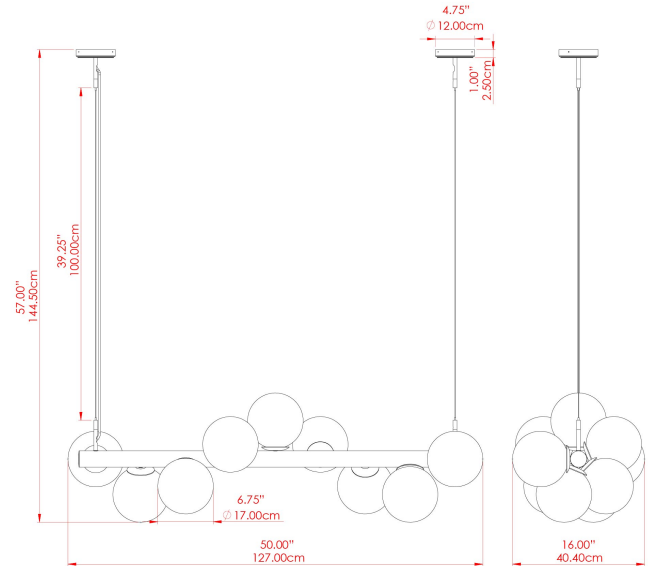

MORIARTY Chandelier

MLF358ANTSLVSM Antique Silver

MATERIAL	Brass
HEIGHT	57"
WIDTH DIAMETER	15.75"
LENGTH PROJECTION	50"
WEIGHT	13.5 kg 29.8 lbs
LAMPHOLDER	E26
MAX WATTAGE	40W
VOLTAGE	110/120v
ENVIRONMENTAL RATING	Dry Location (IP20)
CLASS PROTECTION	Class I
SHADE	GL183
FLEX BAR CHAIN LENGTH	40"
CABLE TYPE	MLCA013 Clear PVC Flexible Cable 3 Core

MORIARTY Chandelier

MLF358PCMBKANTBRSFR Antique Brass

MATERIAL	Steel Brass
HEIGHT	57"
WIDTH DIAMETER	15.75"
LENGTH PROJECTION	50"
WEIGHT	13.5 kg 29.8 lbs
LAMPHOLDER	E26
MAX WATTAGE	40W
VOLTAGE	110/120v
ENVIRONMENTAL RATING	Dry Location (IP20)
CLASS PROTECTION	Class I
SHADE	GL180
FLEX BAR CHAIN LENGTH	40"
CABLE TYPE	MLCA013 Clear PVC Flexible Cable 3 Core

MORIARTY Chandelier

MLF358PCMBKANTBRSSM Antique Brass

MATERIAL	Steel Brass
HEIGHT	57"
WIDTH DIAMETER	15.75"
LENGTH PROJECTION	50"
WEIGHT	13.5 kg 29.8 lbs
LAMPHOLDER	E26
MAX WATTAGE	40W
VOLTAGE	110/120v
ENVIRONMENTAL RATING	Dry Location (IP20)
CLASS PROTECTION	Class I
SHADE	GL183
FLEX BAR CHAIN LENGTH	40"
CABLE TYPE	MLCA013 Clear PVC Flexible Cable 3 Core

MORIARTY Chandelier

MLF358POLBRSCS Polished Brass

MATERIAL	Brass
HEIGHT	57"
WIDTH DIAMETER	15.75"
LENGTH PROJECTION	50"
WEIGHT	13.5 kg 29.8 lbs
LAMPHOLDER	E26
MAX WATTAGE	40W
VOLTAGE	110/120v
ENVIRONMENTAL RATING	Dry Location (IP20)
CLASS PROTECTION	Class I
SHADE	GL179
FLEX BAR CHAIN LENGTH	40"
CABLE TYPE	MLCA013 Clear PVC Flexible Cable 3 Core