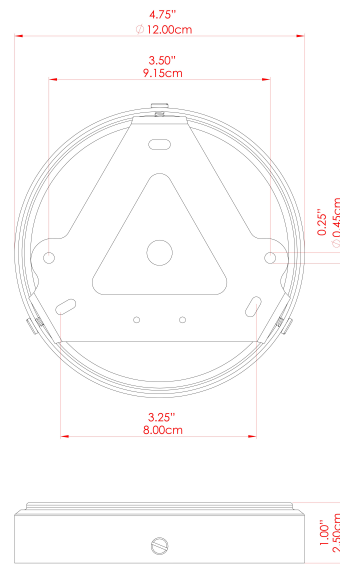

MORIARTY Chandelier

MLF358ANTSLVCL Antique Silver

MATERIAL	Brass
HEIGHT	57"
WIDTH DIAMETER	15.75"
LENGTH PROJECTION	50"
WEIGHT	13.5 kg 29.8 lbs
LAMPHOLDER	E26
MAX WATTAGE	40W
VOLTAGE	110/120v
ENVIRONMENTAL RATING	Dry Location (IP20)
CLASS PROTECTION	Class I
SHADE	GL179
FLEX BAR CHAIN LENGTH	40"
CABLE TYPE	MLCA013 Clear PVC Flexible Cable 3 Core

MORIARTY Chandelier

MLF358ANTSLVFR Antique Silver

MATERIAL	Brass
HEIGHT	57"
WIDTH DIAMETER	15.75"
LENGTH PROJECTION	50"
WEIGHT	13.5 kg 29.8 lbs
LAMPHOLDER	E26
MAX WATTAGE	40W
VOLTAGE	110/120v
ENVIRONMENTAL RATING	Dry Location (IP20)
CLASS PROTECTION	Class I
SHADE	GL180
FLEX BAR CHAIN LENGTH	40"
CABLE TYPE	MLCA013 Clear PVC Flexible Cable 3 Core

MORIARTY Chandelier

MLF358ANTSLVSM Antique Silver

MATERIAL	Brass
HEIGHT	57"
WIDTH DIAMETER	15.75"
LENGTH PROJECTION	50"
WEIGHT	13.5 kg 29.8 lbs
LAMPHOLDER	E26
MAX WATTAGE	40W
VOLTAGE	110/120v
ENVIRONMENTAL RATING	Dry Location (IP20)
CLASS PROTECTION	Class I
SHADE	GL183
FLEX BAR CHAIN LENGTH	40"
CABLE TYPE	MLCA013 Clear PVC Flexible Cable 3 Core

FIXING BRACKET: MLWB17

MORIARTY Chandelier

MLF358PCMBKANTBRSCSCL Antique Brass

MATERIAL	Steel Brass
HEIGHT	57"
WIDTH DIAMETER	15.75"
LENGTH PROJECTION	50"
WEIGHT	13.5 kg 29.8 lbs
LAMPHOLDER	E26
MAX WATTAGE	40W
VOLTAGE	110/120v
ENVIRONMENTAL RATING	Dry Location (IP20)
CLASS PROTECTION	Class I
SHADE	GL179
FLEX BAR CHAIN LENGTH	40"
CABLE TYPE	MLCA013 Clear PVC Flexible Cable 3 Core