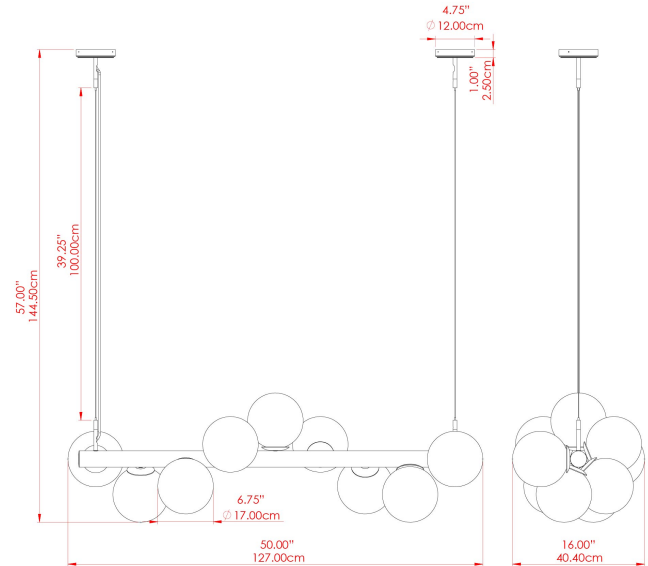

MORIARTY Chandelier

MLF358ANTBRACL Antique Brass

MATERIAL	Brass
HEIGHT	57"
WIDTH DIAMETER	15.75"
LENGTH PROJECTION	50"
WEIGHT	13.5 kg 29.8 lbs
LAMPHOLDER	E26
MAX WATTAGE	40W
VOLTAGE	110/120v
ENVIRONMENTAL RATING	Dry Location (IP20)
CLASS PROTECTION	Class I
SHADE	GL179
FLEX BAR CHAIN LENGTH	40"
CABLE TYPE	MLCA013 Clear PVC Flexible Cable 3 Core

FIXING BRACKET: MLWB17

MORIARTY Chandelier

MLF358ANTBRSFR Antique Brass

MATERIAL	Brass
HEIGHT	57"
WIDTH DIAMETER	15.75"
LENGTH PROJECTION	50"
WEIGHT	13.5 kg 29.8 lbs
LAMPHOLDER	E26
MAX WATTAGE	40W
VOLTAGE	110/120v
ENVIRONMENTAL RATING	Dry Location (IP20)
CLASS PROTECTION	Class I
SHADE	GL180
FLEX BAR CHAIN LENGTH	40"
CABLE TYPE	MLCA013 Clear PVC Flexible Cable 3 Core

FIXING BRACKET: MLWB17

MORIARTY Chandelier

MLF358ANTBRSSM Antique Brass

MATERIAL	Brass
HEIGHT	57"
WIDTH DIAMETER	15.75"
LENGTH PROJECTION	50"
WEIGHT	13.5 kg 29.8 lbs
LAMPHOLDER	E26
MAX WATTAGE	40W
VOLTAGE	110/120v
ENVIRONMENTAL RATING	Dry Location (IP20)
CLASS PROTECTION	Class I
SHADE	GL183
FLEX BAR CHAIN LENGTH	40"
CABLE TYPE	MLCA013 Clear PVC Flexible Cable 3 Core

MORIARTY Chandelier

MLF358ANTSLVCL Antique Silver

MATERIAL	Brass
HEIGHT	57"
WIDTH DIAMETER	15.75"
LENGTH PROJECTION	50"
WEIGHT	13.5 kg 29.8 lbs
LAMPHOLDER	E26
MAX WATTAGE	40W
VOLTAGE	110/120v
ENVIRONMENTAL RATING	Dry Location (IP20)
CLASS PROTECTION	Class I
SHADE	GL179
FLEX BAR CHAIN LENGTH	40"
CABLE TYPE	MLCA013 Clear PVC Flexible Cable 3 Core