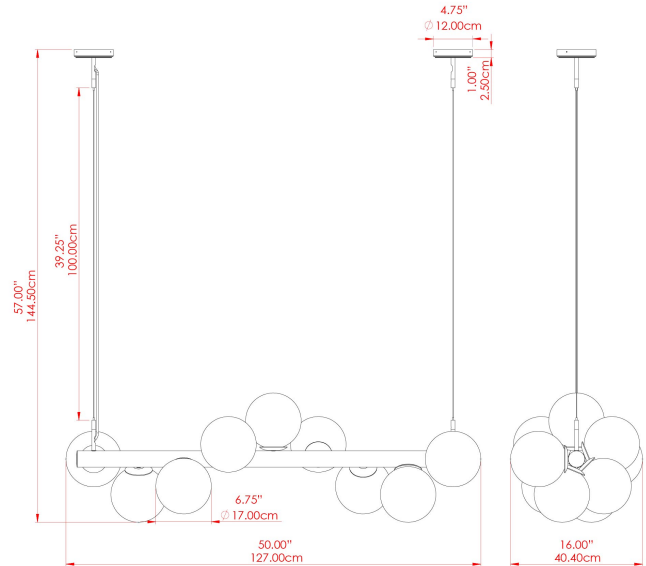

MORIARTY Chandelier

MLF358ANTSLVCL Antique Silver

MATERIAL	Brass
HEIGHT	57"
WIDTH DIAMETER	15.75"
LENGTH PROJECTION	50"
WEIGHT	13.5 kg 29.8 lbs
LAMPHOLDER	E26
MAX WATTAGE	40W
VOLTAGE	110/120v
ENVIRONMENTAL RATING	Dry Location (IP20)
CLASS PROTECTION	Class I
SHADE	GL179
FLEX BAR CHAIN LENGTH	40"
CABLE TYPE	MLCA013 Clear PVC Flexible Cable 3 Core

MORIARTY Chandelier

MLF358ANTSLVFR Antique Silver

MATERIAL	Brass
HEIGHT	57"
WIDTH DIAMETER	15.75"
LENGTH PROJECTION	50"
WEIGHT	13.5 kg 29.8 lbs
LAMPHOLDER	E26
MAX WATTAGE	40W
VOLTAGE	110/120v
ENVIRONMENTAL RATING	Dry Location (IP20)
CLASS PROTECTION	Class I
SHADE	GL180
FLEX BAR CHAIN LENGTH	40"
CABLE TYPE	MLCA013 Clear PVC Flexible Cable 3 Core

MORIARTY Chandelier

MLF358ANTSLVSM Antique Silver

MATERIAL	Brass
HEIGHT	57"
WIDTH DIAMETER	15.75"
LENGTH PROJECTION	50"
WEIGHT	13.5 kg 29.8 lbs
LAMPHOLDER	E26
MAX WATTAGE	40W
VOLTAGE	110/120v
ENVIRONMENTAL RATING	Dry Location (IP20)
CLASS PROTECTION	Class I
SHADE	GL183
FLEX BAR CHAIN LENGTH	40"
CABLE TYPE	MLCA013 Clear PVC Flexible Cable 3 Core

FIXING BRACKET: MLWB17

MORIARTY Chandelier

MLF358PCMBKANTBRSCSCL Antique Brass

MATERIAL	Steel Brass
HEIGHT	57"
WIDTH DIAMETER	15.75"
LENGTH PROJECTION	50"
WEIGHT	13.5 kg 29.8 lbs
LAMPHOLDER	E26
MAX WATTAGE	40W
VOLTAGE	110/120v
ENVIRONMENTAL RATING	Dry Location (IP20)
CLASS PROTECTION	Class I
SHADE	GL179
FLEX BAR CHAIN LENGTH	40"
CABLE TYPE	MLCA013 Clear PVC Flexible Cable 3 Core