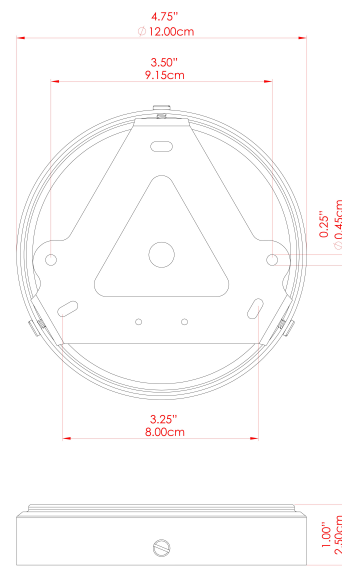

FIXING BRACKET: MLWB17

WWW.MULLANLIGHTING.COM

Product Notes:

1) Bulbs not included. 2) Dimensions do not include bulbs. 3) All products are individually made-to-order and therefore may differ slightly within manufacturing tolerances. 4) Cable / chain can be shortened during installation. Longer cable / chain lengths available on request. 5) Additional color finishes may be available on request. 6) Twisted cable is not available for UL wired products. Round cable in black or brown only is supplied instead. 7) Refer to our website for a full list of terms and conditions.