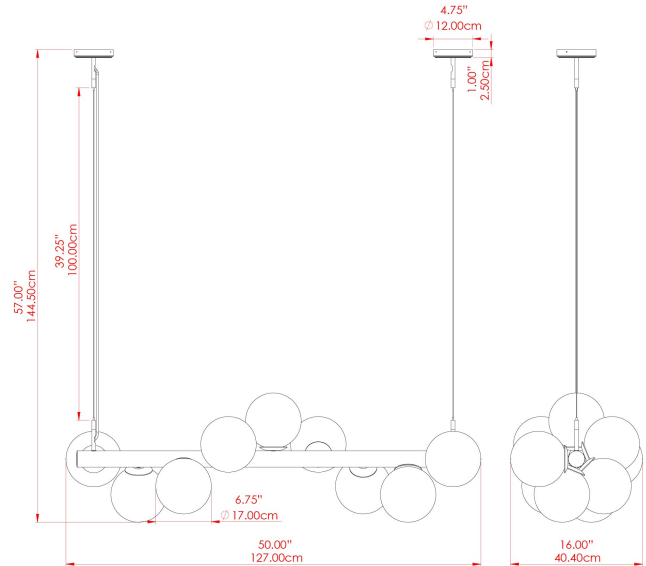

MORIARTY Chandelier

MLF358ANTSLVSM Antique Silver

MATERIAL	Brass
HEIGHT	57"
WIDTH DIAMETER	15.75"
LENGTH PROJECTION	50"
WEIGHT	13.5 kg 29.8 lbs
LAMPHOLDER	E26
MAX WATTAGE	40W
VOLTAGE	110/120v
ENVIRONMENTAL RATING	Dry Location (IP20)
CLASS PROTECTION	Class I
SHADE	GL183
FLEX BAR CHAIN LENGTH	40"
CABLE TYPE	MLCA013 Clear PVC Flexible Cable 3 Core

FIXING BRACKET: MLWB17

MORIARTY Chandelier

MLF358PCMBKANTBRSCSCL Antique Brass

MATERIAL	Steel Brass
HEIGHT	57"
WIDTH DIAMETER	15.75"
LENGTH PROJECTION	50"
WEIGHT	13.5 kg 29.8 lbs
LAMPHOLDER	E26
MAX WATTAGE	40W
VOLTAGE	110/120v
ENVIRONMENTAL RATING	Dry Location (IP20)
CLASS PROTECTION	Class I
SHADE	GL179
FLEX BAR CHAIN LENGTH	40"
CABLE TYPE	MLCA013 Clear PVC Flexible Cable 3 Core

MORIARTY Chandelier

MLF358PCMBKANTBRSFR Antique Brass

MATERIAL	Steel Brass
HEIGHT	57"
WIDTH DIAMETER	15.75"
LENGTH PROJECTION	50"
WEIGHT	13.5 kg 29.8 lbs
LAMPHOLDER	E26
MAX WATTAGE	40W
VOLTAGE	110/120v
ENVIRONMENTAL RATING	Dry Location (IP20)
CLASS PROTECTION	Class I
SHADE	GL180
FLEX BAR CHAIN LENGTH	40"
CABLE TYPE	MLCA013 Clear PVC Flexible Cable 3 Core

MORIARTY Chandelier

MLF358PCMBKANTBRSSM Antique Brass

MATERIAL	Steel Brass
HEIGHT	57"
WIDTH DIAMETER	15.75"
LENGTH PROJECTION	50"
WEIGHT	13.5 kg 29.8 lbs
LAMPHOLDER	E26
MAX WATTAGE	40W
VOLTAGE	110/120v
ENVIRONMENTAL RATING	Dry Location (IP20)
CLASS PROTECTION	Class I
SHADE	GL183
FLEX BAR CHAIN LENGTH	40"
CABLE TYPE	MLCA013 Clear PVC Flexible Cable 3 Core