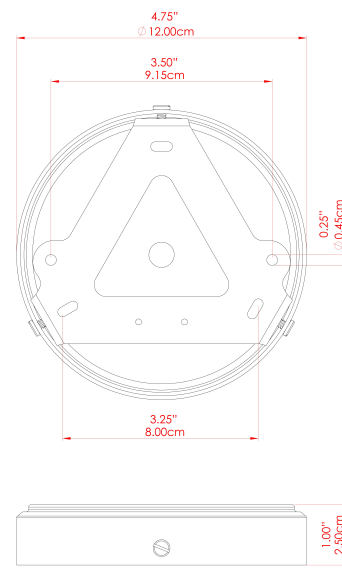

MORIARTY Chandelier

MLF358ANTBRACL Antique Brass

MATERIAL	Brass
HEIGHT	57"
WIDTH DIAMETER	15.75"
LENGTH PROJECTION	50"
WEIGHT	13.5 kg 29.8 lbs
LAMPHOLDER	E26
MAX WATTAGE	40W
VOLTAGE	110/120v
ENVIRONMENTAL RATING	Dry Location (IP20)
CLASS PROTECTION	Class I
SHADE	GL179
FLEX BAR CHAIN LENGTH	40"
CABLE TYPE	MLCA013 Clear PVC Flexible Cable 3 Core

FIXING BRACKET: MLWB17

MORIARTY Chandelier

MLF358ANTBRSFR Antique Brass

MATERIAL	Brass
HEIGHT	57"
WIDTH DIAMETER	15.75"
LENGTH PROJECTION	50"
WEIGHT	13.5 kg 29.8 lbs
LAMPHOLDER	E26
MAX WATTAGE	40W
VOLTAGE	110/120v
ENVIRONMENTAL RATING	Dry Location (IP20)
CLASS PROTECTION	Class I
SHADE	GL180
FLEX BAR CHAIN LENGTH	40"
CABLE TYPE	MLCA013 Clear PVC Flexible Cable 3 Core

FIXING BRACKET: MLWB17

MORIARTY Chandelier

MLF358ANTBRSSM Antique Brass

MATERIAL	Brass
HEIGHT	57"
WIDTH DIAMETER	15.75"
LENGTH PROJECTION	50"
WEIGHT	13.5 kg 29.8 lbs
LAMPHOLDER	E26
MAX WATTAGE	40W
VOLTAGE	110/120v
ENVIRONMENTAL RATING	Dry Location (IP20)
CLASS PROTECTION	Class I
SHADE	GL183
FLEX BAR CHAIN LENGTH	40"
CABLE TYPE	MLCA013 Clear PVC Flexible Cable 3 Core

MORIARTY Chandelier

MLF358ANTSLVCL Antique Silver

MATERIAL	Brass
HEIGHT	57"
WIDTH DIAMETER	15.75"
LENGTH PROJECTION	50"
WEIGHT	13.5 kg 29.8 lbs
LAMPHOLDER	E26
MAX WATTAGE	40W
VOLTAGE	110/120v
ENVIRONMENTAL RATING	Dry Location (IP20)
CLASS PROTECTION	Class I
SHADE	GL179
FLEX BAR CHAIN LENGTH	40"
CABLE TYPE	MLCA013 Clear PVC Flexible Cable 3 Core