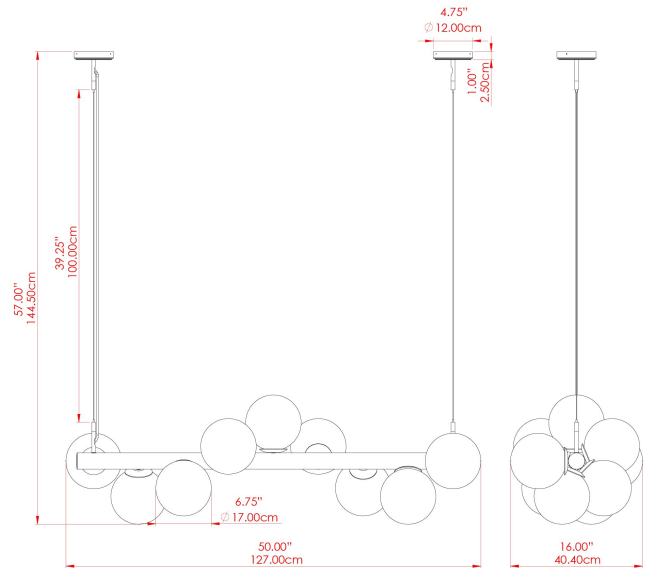

MORIARTY Chandelier

MLF358PCMBKANTBRSSM Antique Brass

MATERIAL	Steel Brass
HEIGHT	57"
WIDTH DIAMETER	15.75"
LENGTH PROJECTION	50"
WEIGHT	13.5 kg 29.8 lbs
LAMPHOLDER	E26
MAX WATTAGE	40W
VOLTAGE	110/120v
ENVIRONMENTAL RATING	Dry Location (IP20)
CLASS PROTECTION	Class I
SHADE	GL183
FLEX BAR CHAIN LENGTH	40"
CABLE TYPE	MLCA013 Clear PVC Flexible Cable 3 Core

MORIARTY Chandelier

MLF358POLBRSCS Polished Brass

MATERIAL	Brass
HEIGHT	57"
WIDTH DIAMETER	15.75"
LENGTH PROJECTION	50"
WEIGHT	13.5 kg 29.8 lbs
LAMPHOLDER	E26
MAX WATTAGE	40W
VOLTAGE	110/120v
ENVIRONMENTAL RATING	Dry Location (IP20)
CLASS PROTECTION	Class I
SHADE	GL179
FLEX BAR CHAIN LENGTH	40"
CABLE TYPE	MLCA013 Clear PVC Flexible Cable 3 Core

FIXING BRACKET: MLWB17

MORIARTY Chandelier

MLF358POLBRSFR Polished Brass

MATERIAL	Brass
HEIGHT	57"
WIDTH DIAMETER	15.75"
LENGTH PROJECTION	50"
WEIGHT	13.5 kg 29.8 lbs
LAMPHOLDER	E26
MAX WATTAGE	40W
VOLTAGE	110/120v
ENVIRONMENTAL RATING	Dry Location (IP20)
CLASS PROTECTION	Class I
SHADE	GL180
FLEX BAR CHAIN LENGTH	40"
CABLE TYPE	MLCA013 Clear PVC Flexible Cable 3 Core

MORIARTY Chandelier

MLF358POLBRSSM Polished Brass

MATERIAL	Brass
HEIGHT	57"
WIDTH DIAMETER	15.75"
LENGTH PROJECTION	50"
WEIGHT	13.5 kg 29.8 lbs
LAMPHOLDER	E26
MAX WATTAGE	40W
VOLTAGE	110/120v
ENVIRONMENTAL RATING	Dry Location (IP20)
CLASS PROTECTION	Class I
SHADE	GL183
FLEX BAR CHAIN LENGTH	40"
CABLE TYPE	MLCA013 Clear PVC Flexible Cable 3 Core