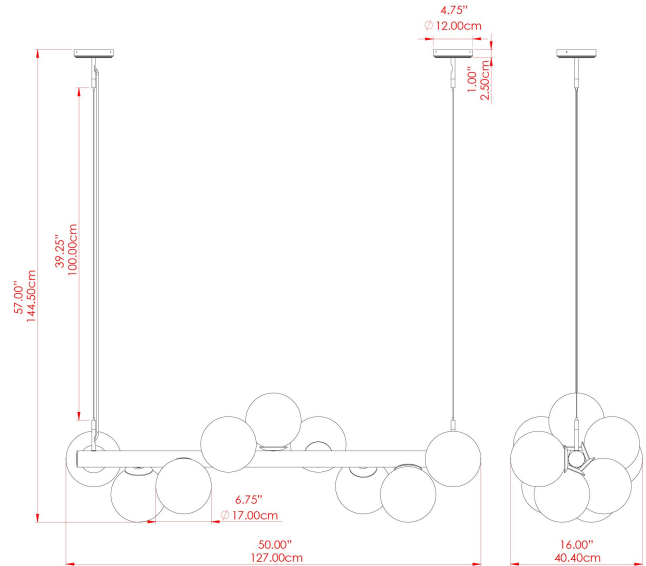

MORIARTY Chandelier

MLF358ANTSLVFR Antique Silver

MATERIAL	Brass
HEIGHT	57"
WIDTH DIAMETER	15.75"
LENGTH PROJECTION	50"
WEIGHT	13.5 kg 29.8 lbs
LAMPHOLDER	E26
MAX WATTAGE	40W
VOLTAGE	110/120v
ENVIRONMENTAL RATING	Dry Location (IP20)
CLASS PROTECTION	Class I
SHADE	GL180
FLEX BAR CHAIN LENGTH	40"
CABLE TYPE	MLCA013 Clear PVC Flexible Cable 3 Core

MORIARTY Chandelier

MLF358ANTSLVSM Antique Silver

MATERIAL	Brass
HEIGHT	57"
WIDTH DIAMETER	15.75"
LENGTH PROJECTION	50"
WEIGHT	13.5 kg 29.8 lbs
LAMPHOLDER	E26
MAX WATTAGE	40W
VOLTAGE	110/120v
ENVIRONMENTAL RATING	Dry Location (IP20)
CLASS PROTECTION	Class I
SHADE	GL183
FLEX BAR CHAIN LENGTH	40"
CABLE TYPE	MLCA013 Clear PVC Flexible Cable 3 Core

FIXING BRACKET: MLWB17

MORIARTY Chandelier

MLF358PCMBKANTBRSCSCL Antique Brass

MATERIAL	Steel Brass
HEIGHT	57"
WIDTH DIAMETER	15.75"
LENGTH PROJECTION	50"
WEIGHT	13.5 kg 29.8 lbs
LAMPHOLDER	E26
MAX WATTAGE	40W
VOLTAGE	110/120v
ENVIRONMENTAL RATING	Dry Location (IP20)
CLASS PROTECTION	Class I
SHADE	GL179
FLEX BAR CHAIN LENGTH	40"
CABLE TYPE	MLCA013 Clear PVC Flexible Cable 3 Core

MORIARTY Chandelier

MLF358PCMBKANTBRSFR Antique Brass

MATERIAL	Steel Brass
HEIGHT	57"
WIDTH DIAMETER	15.75"
LENGTH PROJECTION	50"
WEIGHT	13.5 kg 29.8 lbs
LAMPHOLDER	E26
MAX WATTAGE	40W
VOLTAGE	110/120v
ENVIRONMENTAL RATING	Dry Location (IP20)
CLASS PROTECTION	Class I
SHADE	GL180
FLEX BAR CHAIN LENGTH	40"
CABLE TYPE	MLCA013 Clear PVC Flexible Cable 3 Core