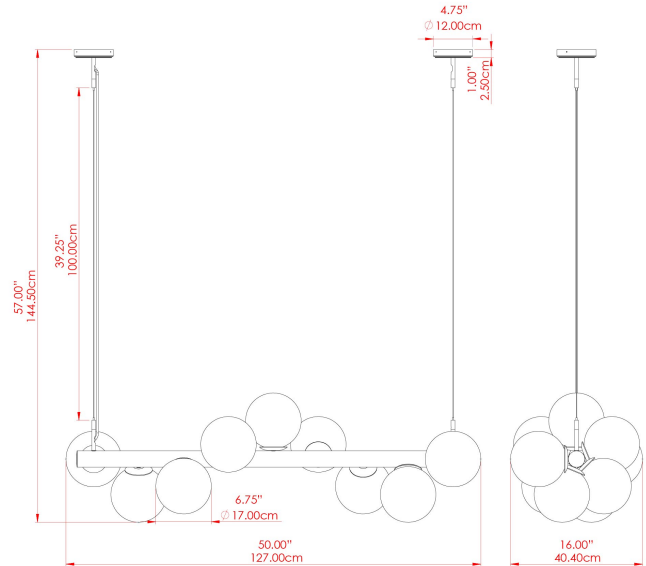

MORIARTY Chandelier

MLF358ANTBRACL Antique Brass

MATERIAL	Brass
HEIGHT	57"
WIDTH DIAMETER	15.75"
LENGTH PROJECTION	50"
WEIGHT	13.5 kg 29.8 lbs
LAMPHOLDER	E26
MAX WATTAGE	40W
VOLTAGE	110/120v
ENVIRONMENTAL RATING	Dry Location (IP20)
CLASS PROTECTION	Class I
SHADE	GL179
FLEX BAR CHAIN LENGTH	40"
CABLE TYPE	MLCA013 Clear PVC Flexible Cable 3 Core

MORIARTY Chandelier

MLF358ANTSLVCL Antique Silver

MATERIAL	Brass
HEIGHT	57"
WIDTH DIAMETER	15.75"
LENGTH PROJECTION	50"
WEIGHT	13.5 kg 29.8 lbs
LAMPHOLDER	E26
MAX WATTAGE	40W
VOLTAGE	110/120v
ENVIRONMENTAL RATING	Dry Location (IP20)
CLASS PROTECTION	Class I
SHADE	GL179
FLEX BAR CHAIN LENGTH	40"
CABLE TYPE	MLCA013 Clear PVC Flexible Cable 3 Core

MORIARTY Chandelier

MLF358ANTSLVFR Antique Silver

MATERIAL	Brass
HEIGHT	57"
WIDTH DIAMETER	15.75"
LENGTH PROJECTION	50"
WEIGHT	13.5 kg 29.8 lbs
LAMPHOLDER	E26
MAX WATTAGE	40W
VOLTAGE	110/120v
ENVIRONMENTAL RATING	Dry Location (IP20)
CLASS PROTECTION	Class I
SHADE	GL180
FLEX BAR CHAIN LENGTH	40"
CABLE TYPE	MLCA013 Clear PVC Flexible Cable 3 Core

MORIARTY Chandelier

MLF358ANTSLVSM Antique Silver

MATERIAL	Brass
HEIGHT	57"
WIDTH DIAMETER	15.75"
LENGTH PROJECTION	50"
WEIGHT	13.5 kg 29.8 lbs
LAMPHOLDER	E26
MAX WATTAGE	40W
VOLTAGE	110/120v
ENVIRONMENTAL RATING	Dry Location (IP20)
CLASS PROTECTION	Class I
SHADE	GL183
FLEX BAR CHAIN LENGTH	40"
CABLE TYPE	MLCA013 Clear PVC Flexible Cable 3 Core