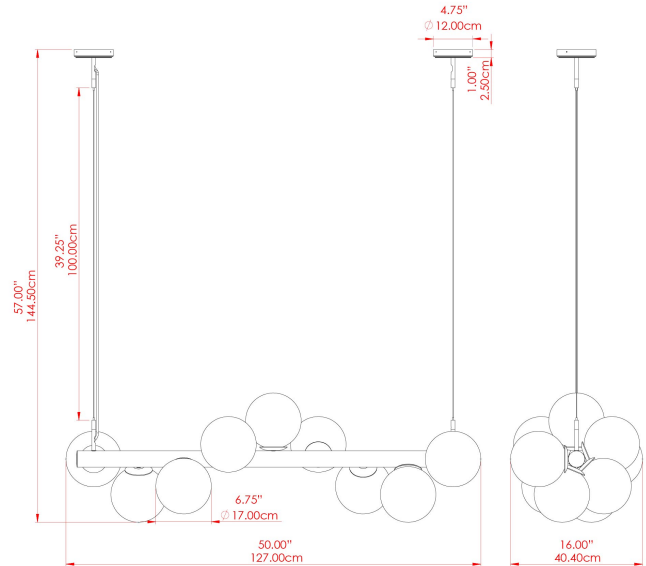

MORIARTY Chandelier

MLF358POLBRSSM Polished Brass

MATERIAL	Brass
HEIGHT	57"
WIDTH DIAMETER	15.75"
LENGTH PROJECTION	50"
WEIGHT	13.5 kg 29.8 lbs
LAMPHOLDER	E26
MAX WATTAGE	40W
VOLTAGE	110/120v
ENVIRONMENTAL RATING	Dry Location (IP20)
CLASS PROTECTION	Class I
SHADE	GL183
FLEX BAR CHAIN LENGTH	40"
CABLE TYPE	MLCA013 Clear PVC Flexible Cable 3 Core

MORIARTY Chandelier

MLF358SATBRSFR Satin Brass

MATERIAL	Brass
HEIGHT	57"
WIDTH DIAMETER	15.75"
LENGTH PROJECTION	50"
WEIGHT	13.5 kg 29.8 lbs
LAMPHOLDER	E26
MAX WATTAGE	40W
VOLTAGE	110/120v
ENVIRONMENTAL RATING	Dry Location (IP20)
CLASS PROTECTION	Class I
SHADE	GL180
FLEX BAR CHAIN LENGTH	40"
CABLE TYPE	MLCA013 Clear PVC Flexible Cable 3 Core

FIXING BRACKET: MLWB17

Product Notes:
 1) Bulbs not included. 2) Dimensions do not include bulbs. 3) All products are individually made-to-order and therefore may differ slightly within manufacturing tolerances. 4) Cable / chain can be shortened during installation. Longer cable / chain lengths available on request. 5) Additional color finishes may be available on request. 6) Twisted cable is not available for UL wired products. Round cable in black or brown only is supplied instead. 7) Refer to our website for a full list of terms and conditions.

MORIARTY Chandelier

MLF358SATBRSSM Satin Brass

MATERIAL	Brass
HEIGHT	57"
WIDTH DIAMETER	15.75"
LENGTH PROJECTION	50"
WEIGHT	13.5 kg 29.8 lbs
LAMPHOLDER	E26
MAX WATTAGE	40W
VOLTAGE	110/120v
ENVIRONMENTAL RATING	Dry Location (IP20)
CLASS PROTECTION	Class I
SHADE	GL183
FLEX BAR CHAIN LENGTH	40"
CABLE TYPE	MLCA013 Clear PVC Flexible Cable 3 Core