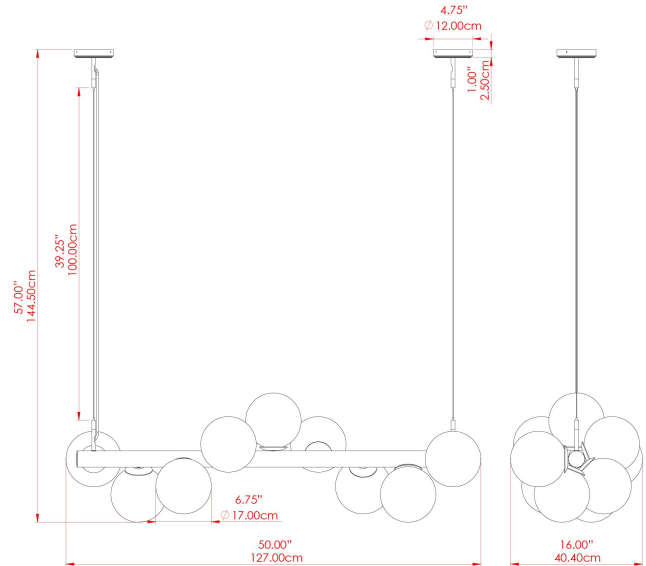

MORIARTY Chandelier

MLF358POLBRSSM Polished Brass

MATERIAL	Brass
HEIGHT	57"
WIDTH DIAMETER	15.75"
LENGTH PROJECTION	50"
WEIGHT	13.5 kg 29.8 lbs
LAMPHOLDER	E26
MAX WATTAGE	40W
VOLTAGE	110/120v
ENVIRONMENTAL RATING	Dry Location (IP20)
CLASS PROTECTION	Class I
SHADE	GL183
FLEX BAR CHAIN LENGTH	40"
CABLE TYPE	MLCA013 Clear PVC Flexible Cable 3 Core

FIXING BRACKET: MLWB17

MORIARTY Chandelier

MLF358SATBRSL Satin Brass

MATERIAL	Brass
HEIGHT	57"
WIDTH DIAMETER	15.75"
LENGTH PROJECTION	50"
WEIGHT	13.5 kg 29.8 lbs
LAMPHOLDER	E26
MAX WATTAGE	40W
VOLTAGE	110/120v
ENVIRONMENTAL RATING	Dry Location (IP20)
CLASS PROTECTION	Class I
SHADE	GL179
FLEX BAR CHAIN LENGTH	40"
CABLE TYPE	MLCA013 Clear PVC Flexible Cable 3 Core

FIXING BRACKET: MLWB17

Product Notes:
 1) Bulbs not included. 2) Dimensions do not include bulbs. 3) All products are individually made-to-order and therefore may differ slightly within manufacturing tolerances. 4) Cable / chain can be shortened during installation. Longer cable / chain lengths available on request. 5) Additional color finishes may be available on request. 6) Twisted cable is not available for UL wired products. Round cable in black or brown only is supplied instead. 7) Refer to our website for a full list of terms and conditions.

MORIARTY Chandelier

MLF358SATBRSFR Satin Brass

MATERIAL	Brass
HEIGHT	57"
WIDTH DIAMETER	15.75"
LENGTH PROJECTION	50"
WEIGHT	13.5 kg 29.8 lbs
LAMPHOLDER	E26
MAX WATTAGE	40W
VOLTAGE	110/120v
ENVIRONMENTAL RATING	Dry Location (IP20)
CLASS PROTECTION	Class I
SHADE	GL180
FLEX BAR CHAIN LENGTH	40"
CABLE TYPE	MLCA013 Clear PVC Flexible Cable 3 Core