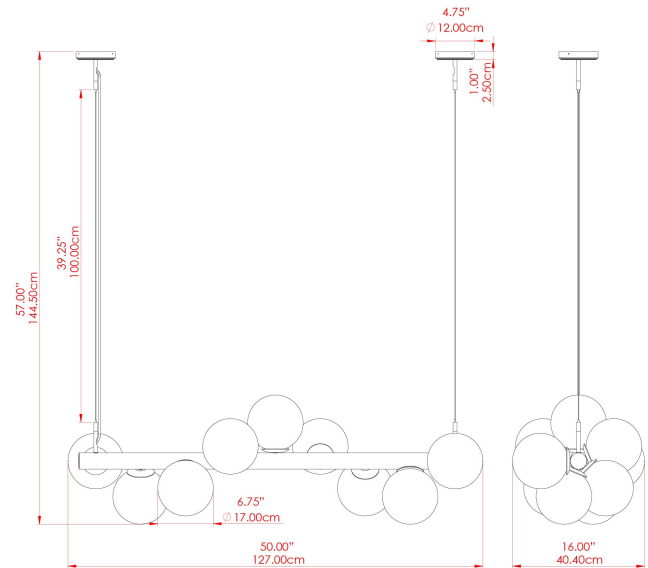

MORIARTY Chandelier

MLF358PCMBKANTBRSSM Antique Brass

MATERIAL	Steel Brass
HEIGHT	57"
WIDTH DIAMETER	15.75"
LENGTH PROJECTION	50"
WEIGHT	13.5 kg 29.8 lbs
LAMPHOLDER	E26
MAX WATTAGE	40W
VOLTAGE	110/120v
ENVIRONMENTAL RATING	Dry Location (IP20)
CLASS PROTECTION	Class I
SHADE	GL183
FLEX BAR CHAIN LENGTH	40"
CABLE TYPE	MLCA013 Clear PVC Flexible Cable 3 Core

MORIARTY Chandelier

MLF358POLBRSCS Polished Brass

MATERIAL	Brass
HEIGHT	57"
WIDTH DIAMETER	15.75"
LENGTH PROJECTION	50"
WEIGHT	13.5 kg 29.8 lbs
LAMPHOLDER	E26
MAX WATTAGE	40W
VOLTAGE	110/120v
ENVIRONMENTAL RATING	Dry Location (IP20)
CLASS PROTECTION	Class I
SHADE	GL179
FLEX BAR CHAIN LENGTH	40"
CABLE TYPE	MLCA013 Clear PVC Flexible Cable 3 Core

FIXING BRACKET: MLWB17

MORIARTY Chandelier

MLF358POLBRSFR Polished Brass

MATERIAL	Brass
HEIGHT	57"
WIDTH DIAMETER	15.75"
LENGTH PROJECTION	50"
WEIGHT	13.5 kg 29.8 lbs
LAMPHOLDER	E26
MAX WATTAGE	40W
VOLTAGE	110/120v
ENVIRONMENTAL RATING	Dry Location (IP20)
CLASS PROTECTION	Class I
SHADE	GL180
FLEX BAR CHAIN LENGTH	40"
CABLE TYPE	MLCA013 Clear PVC Flexible Cable 3 Core

MORIARTY Chandelier

MLF358POLBRSSM Polished Brass

MATERIAL	Brass
HEIGHT	57"
WIDTH DIAMETER	15.75"
LENGTH PROJECTION	50"
WEIGHT	13.5 kg 29.8 lbs
LAMPHOLDER	E26
MAX WATTAGE	40W
VOLTAGE	110/120v
ENVIRONMENTAL RATING	Dry Location (IP20)
CLASS PROTECTION	Class I
SHADE	GL183
FLEX BAR CHAIN LENGTH	40"
CABLE TYPE	MLCA013 Clear PVC Flexible Cable 3 Core