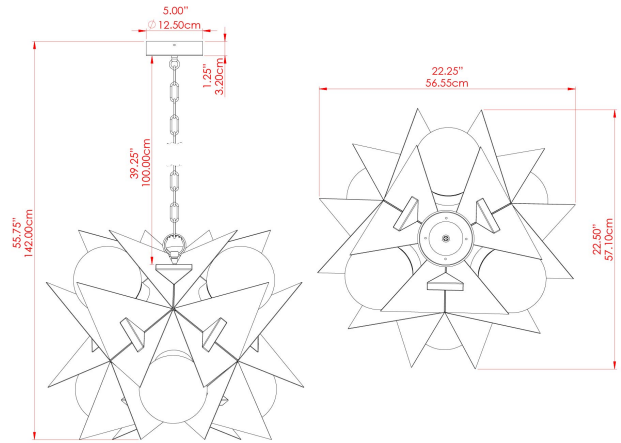

BISBEE Chandelier

MLF355MULTI

| | |
|---------------------------|--|
| MATERIAL | Steel |
| HEIGHT | 23.25" |
| WIDTH DIAMETER | 18.25" |
| LENGTH PROJECTION | n/a |
| WEIGHT | 10.5 kg 23.3 lbs |
| LAMPHOLDER | E26 |
| MAX WATTAGE | 40W |
| VOLTAGE | 110/120v |
| ENVIRONMENTAL RATING | Dry Location (IP20) |
| CLASS PROTECTION | Class I |
| SHADE | GL167 x6 |
| FLEX BAR CHAIN LENGTH | 40" |
| CABLE TYPE | MLCA012 Gold PVC Flexible Cable 3 Core |

FIXING BRACKET: MLWB20

Product Notes:
 1) Bulbs not included. 2) Dimensions do not include bulbs. 3) All products are individually made-to-order and therefore may differ slightly within manufacturing tolerances. 4) Cable / chain can be shortened during installation. Longer cable / chain lengths available on request. 5) Additional color finishes may be available on request. 6) Twisted cable is not available for UL wired products. Round cable in black or brown only is supplied instead. 7) Refer to our website for a full list of terms and conditions.