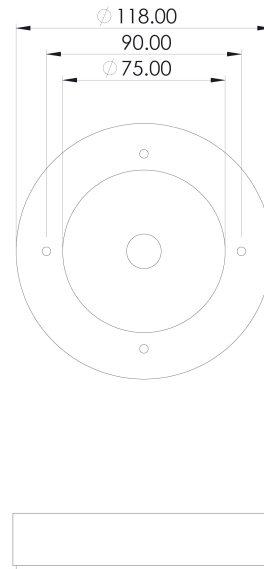

BISBEE Chandelier

MLF355MULTI

| | |
|---------------------------|--|
| MATERIAL | Steel |
| HEIGHT | 23.25" |
| WIDTH DIAMETER | 18.25" |
| LENGTH PROJECTION | n/a |
| WEIGHT | 10.5 kg 23.3 lbs |
| LAMPHOLDER | E26 |
| MAX WATTAGE | 40W |
| VOLTAGE | 110/120v |
| ENVIRONMENTAL RATING | Dry Location (IP20) |
| CLASS PROTECTION | Class I |
| SHADE | GL167 x6 |
| FLEX BAR CHAIN LENGTH | 40" |
| CABLE TYPE | MLCA012 Gold PVC Flexible Cable 3 Core |

FIXING BRACKET: MLWB20

Product Notes:
 1) Bulbs not included. 2) Dimensions do not include bulbs. 3) All products are individually made-to-order and therefore may differ slightly within manufacturing tolerances. 4) Cable / chain can be shortened during installation. Longer cable / chain lengths available on request. 5) Additional color finishes may be available on request. 6) Twisted cable is not available for UL wired products. Round cable in black or brown only is supplied instead. 7) Refer to our website for a full list of terms and conditions.