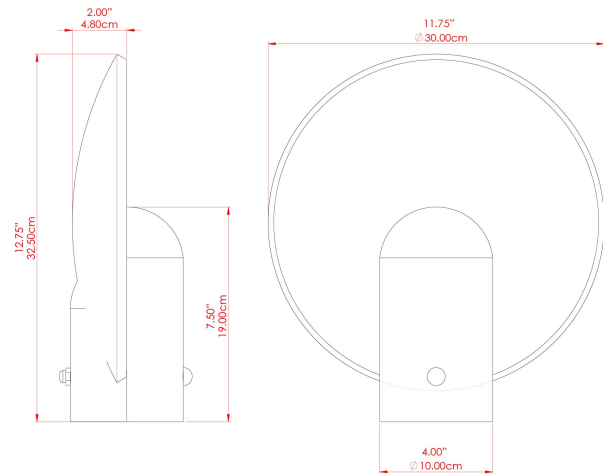

CAGLIARI Ceramic Table Lamp

MLCMTL043SATBRS Satin Brass

MATERIAL	Ceramic Brass
HEIGHT	12.75"
WIDTH DIAMETER	11.75"
LENGTH PROJECTION	4"
WEIGHT	2.6 kg 5.8 lbs
LAMPHOLDER	G9
MAX WATTAGE	6.5W
VOLTAGE	110/120v
ENVIRONMENTAL RATING	Dry Location (IP20)
CLASS PROTECTION	Class I
SHADE	MLCMBASE031 MLCMBASE033
FLEX BAR CHAIN LENGTH	n/a
CABLE TYPE	MLCA028 Black Fabric Braided Cable 2 Core Round

FIXING BRACKET:

Product Notes:
 1) Bulbs not included. 2) Dimensions do not include bulbs. 3) All products are individually made-to-order and therefore may differ slightly within manufacturing tolerances. 4) Cable / chain can be shortened during installation. Longer cable / chain lengths available on request. 5) Additional color finishes may be available on request. 6) Twisted cable is not available for UL wired products. Round cable in black or brown only is supplied instead. 7) Refer to our website for a full list of terms and conditions.