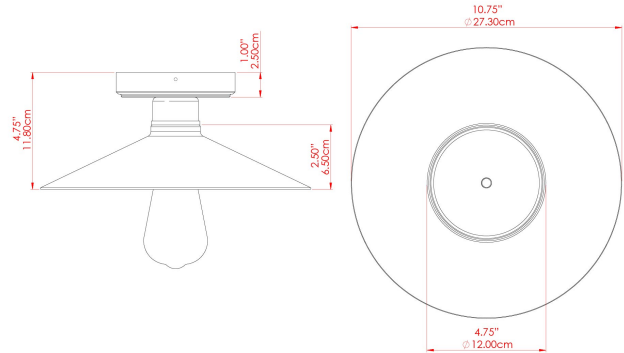

PYRUS Ceramic Ceiling Fitting

MLCMCF028ANTSLV Antique Silver

MATERIAL	Brass Ceramic
HEIGHT	4"
WIDTH DIAMETER	10.75"
LENGTH PROJECTION	n/a
WEIGHT	0.9 kg 2 lbs
LAMPHOLDER	E26
MAX WATTAGE	40W
VOLTAGE	110/120v
ENVIRONMENTAL RATING	Dry Location (IP20)
CLASS PROTECTION	Class I
SHADE	MLCS078
FLEX BAR CHAIN LENGTH	n/a
CABLE TYPE	

PYRUS Ceramic Ceiling Fitting

MLCMCF028PCMBK Matt Black

MATERIAL	Brass Ceramic
HEIGHT	4"
WIDTH DIAMETER	10.75"
LENGTH PROJECTION	n/a
WEIGHT	0.9 kg 2 lbs
LAMPHOLDER	E26
MAX WATTAGE	40W
VOLTAGE	110/120v
ENVIRONMENTAL RATING	Dry Location (IP20)
CLASS PROTECTION	Class I
SHADE	MLCS078
FLEX BAR CHAIN LENGTH	n/a
CABLE TYPE	

FIXING BRACKET: MLWB17

Product Notes:
 1) Bulbs not included. 2) Dimensions do not include bulbs. 3) All products are individually made-to-order and therefore may differ slightly within manufacturing tolerances. 4) Cable / chain can be shortened during installation. Longer cable / chain lengths available on request. 5) Additional color finishes may be available on request. 6) Twisted cable is not available for UL wired products. Round cable in black or brown only is supplied instead. 7) Refer to our website for a full list of terms and conditions.

PYRUS Ceramic Ceiling Fitting

MLCMCF028POLBRS Polished Brass

MATERIAL	Brass Ceramic
HEIGHT	4"
WIDTH DIAMETER	10.75"
LENGTH PROJECTION	n/a
WEIGHT	0.9 kg 2 lbs
LAMPHOLDER	E26
MAX WATTAGE	40W
VOLTAGE	110/120v
ENVIRONMENTAL RATING	Dry Location (IP20)
CLASS PROTECTION	Class I
SHADE	MLCS078
FLEX BAR CHAIN LENGTH	n/a
CABLE TYPE	