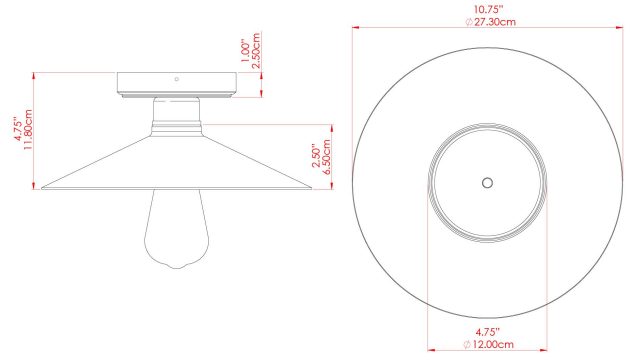

PYRUS Ceramic Ceiling Fitting

MLCMCF028ANTBRS Antique Brass

MATERIAL	Brass Ceramic
HEIGHT	4"
WIDTH DIAMETER	10.75"
LENGTH PROJECTION	n/a
WEIGHT	0.9 kg 2 lbs
LAMPHOLDER	E26
MAX WATTAGE	40W
VOLTAGE	110/120v
ENVIRONMENTAL RATING	Dry Location (IP20)
CLASS PROTECTION	Class I
SHADE	MLCS078
FLEX BAR CHAIN LENGTH	n/a
CABLE TYPE	

FIXING BRACKET: MLWB17

Product Notes:
 1) Bulbs not included. 2) Dimensions do not include bulbs. 3) All products are individually made-to-order and therefore may differ slightly within manufacturing tolerances. 4) Cable / chain can be shortened during installation. Longer cable / chain lengths available on request. 5) Additional color finishes may be available on request. 6) Twisted cable is not available for UL wired products. Round cable in black or brown only is supplied instead. 7) Refer to our website for a full list of terms and conditions.

PYRUS Ceramic Ceiling Fitting

MLCMCF028ANTSLV Antique Silver

MATERIAL	Brass Ceramic
HEIGHT	4"
WIDTH DIAMETER	10.75"
LENGTH PROJECTION	n/a
WEIGHT	0.9 kg 2 lbs
LAMPHOLDER	E26
MAX WATTAGE	40W
VOLTAGE	110/120v
ENVIRONMENTAL RATING	Dry Location (IP20)
CLASS PROTECTION	Class I
SHADE	MLCS078
FLEX BAR CHAIN LENGTH	n/a
CABLE TYPE	

PYRUS Ceramic Ceiling Fitting

MLCMCF028PCMBK Matt Black

MATERIAL	Brass Ceramic
HEIGHT	4"
WIDTH DIAMETER	10.75"
LENGTH PROJECTION	n/a
WEIGHT	0.9 kg 2 lbs
LAMPHOLDER	E26
MAX WATTAGE	40W
VOLTAGE	110/120v
ENVIRONMENTAL RATING	Dry Location (IP20)
CLASS PROTECTION	Class I
SHADE	MLCS078
FLEX BAR CHAIN LENGTH	n/a
CABLE TYPE	