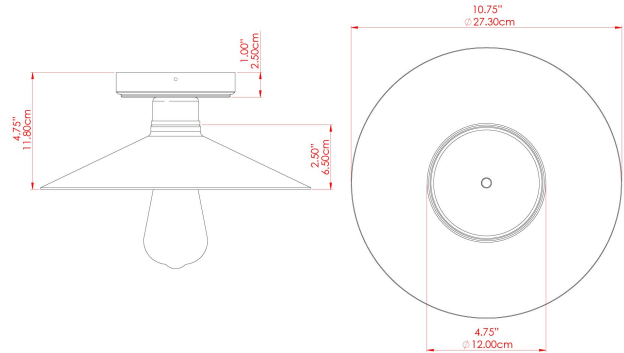

PYRUS Ceramic Ceiling Fitting

MLCMCF028PCMBK Matt Black

MATERIAL	Brass Ceramic
HEIGHT	4"
WIDTH DIAMETER	10.75"
LENGTH PROJECTION	n/a
WEIGHT	0.9 kg 2 lbs
LAMPHOLDER	E26
MAX WATTAGE	40W
VOLTAGE	110/120v
ENVIRONMENTAL RATING	Dry Location (IP20)
CLASS PROTECTION	Class I
SHADE	MLCS078
FLEX BAR CHAIN LENGTH	n/a
CABLE TYPE	

PYRUS Ceramic Ceiling Fitting

MLCMCF028POLBRS Polished Brass

MATERIAL	Brass Ceramic
HEIGHT	4"
WIDTH DIAMETER	10.75"
LENGTH PROJECTION	n/a
WEIGHT	0.9 kg 2 lbs
LAMPHOLDER	E26
MAX WATTAGE	40W
VOLTAGE	110/120v
ENVIRONMENTAL RATING	Dry Location (IP20)
CLASS PROTECTION	Class I
SHADE	MLCS078
FLEX BAR CHAIN LENGTH	n/a
CABLE TYPE	

FIXING BRACKET: MLWB17

Product Notes:
 1) Bulbs not included. 2) Dimensions do not include bulbs. 3) All products are individually made-to-order and therefore may differ slightly within manufacturing tolerances. 4) Cable / chain can be shortened during installation. Longer cable / chain lengths available on request. 5) Additional color finishes may be available on request. 6) Twisted cable is not available for UL wired products. Round cable in black or brown only is supplied instead. 7) Refer to our website for a full list of terms and conditions.

PYRUS Ceramic Ceiling Fitting

MLCMCF028POLCOP Polished Copper

MATERIAL	Copper Ceramic
HEIGHT	4"
WIDTH DIAMETER	10.75"
LENGTH PROJECTION	n/a
WEIGHT	0.9 kg 2 lbs
LAMPHOLDER	E26
MAX WATTAGE	40W
VOLTAGE	110/120v
ENVIRONMENTAL RATING	Dry Location (IP20)
CLASS PROTECTION	Class I
SHADE	MLCS078
FLEX BAR CHAIN LENGTH	n/a
CABLE TYPE	