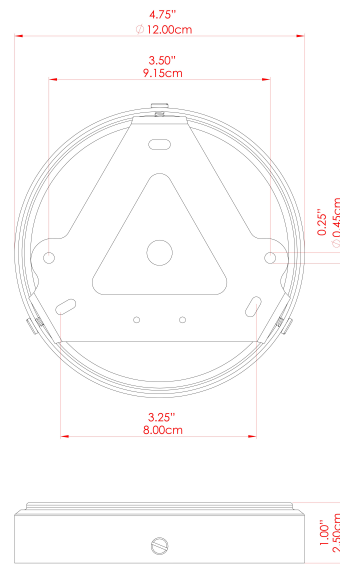

FIXING BRACKET: MLWB17

Product Notes:
1) Bulbs not included. 2) Dimensions do not include bulbs. 3) All products are individually made-to-order and therefore may differ slightly within manufacturing tolerances. 4) Cable / chain can be shortened during installation. Longer cable / chain lengths available on request. 5) Additional color finishes may be available on request. 6) Twisted cable is not available for UL wired products. Round cable in black or brown only is supplied instead. 7) Refer to our website for a full list of terms and conditions.