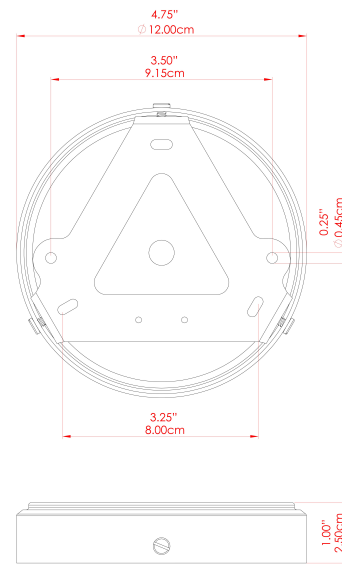

FIXING BRACKET: MLWB17

Product Notes:
1) Bulbs not included. 2) Dimensions do not include bulbs. 3) All products are individually made-to-order and therefore may differ slightly within manufacturing tolerances. 4) Cable / chain can be shortened during installation. Longer cable / chain lengths available on request. 5) Additional color finishes may be available on request. 6) Twisted cable is not available for UL wired products. Round cable in black or brown only is supplied instead. 7) Refer to our website for a full list of terms and conditions.