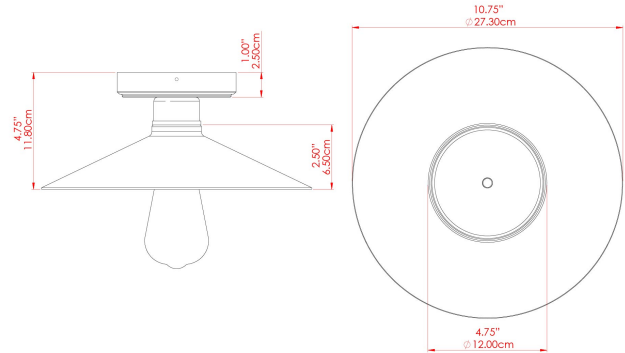

PYRUS Ceramic Ceiling Fitting

MLCMCF028POLBRS Polished Brass

MATERIAL	Brass Ceramic
HEIGHT	4"
WIDTH DIAMETER	10.75"
LENGTH PROJECTION	n/a
WEIGHT	0.9 kg 2 lbs
LAMPHOLDER	E26
MAX WATTAGE	40W
VOLTAGE	110/120v
ENVIRONMENTAL RATING	Dry Location (IP20)
CLASS PROTECTION	Class I
SHADE	MLCS078
FLEX BAR CHAIN LENGTH	n/a
CABLE TYPE	

PYRUS Ceramic Ceiling Fitting

MLCMCF028POLCOP Polished Copper

MATERIAL	Copper Ceramic
HEIGHT	4"
WIDTH DIAMETER	10.75"
LENGTH PROJECTION	n/a
WEIGHT	0.9 kg 2 lbs
LAMPHOLDER	E26
MAX WATTAGE	40W
VOLTAGE	110/120v
ENVIRONMENTAL RATING	Dry Location (IP20)
CLASS PROTECTION	Class I
SHADE	MLCS078
FLEX BAR CHAIN LENGTH	n/a
CABLE TYPE	

FIXING BRACKET: MLWB17

Product Notes:
 1) Bulbs not included. 2) Dimensions do not include bulbs. 3) All products are individually made-to-order and therefore may differ slightly within manufacturing tolerances. 4) Cable / chain can be shortened during installation. Longer cable / chain lengths available on request. 5) Additional color finishes may be available on request. 6) Twisted cable is not available for UL wired products. Round cable in black or brown only is supplied instead. 7) Refer to our website for a full list of terms and conditions.

PYRUS Ceramic Ceiling Fitting

MLCMCF028SATBRS Satin Brass

MATERIAL	Brass Ceramic
HEIGHT	4"
WIDTH DIAMETER	10.75"
LENGTH PROJECTION	n/a
WEIGHT	0.9 kg 2 lbs
LAMPHOLDER	E26
MAX WATTAGE	40W
VOLTAGE	110/120v
ENVIRONMENTAL RATING	Dry Location (IP20)
CLASS PROTECTION	Class I
SHADE	MLCS078
FLEX BAR CHAIN LENGTH	n/a
CABLE TYPE	