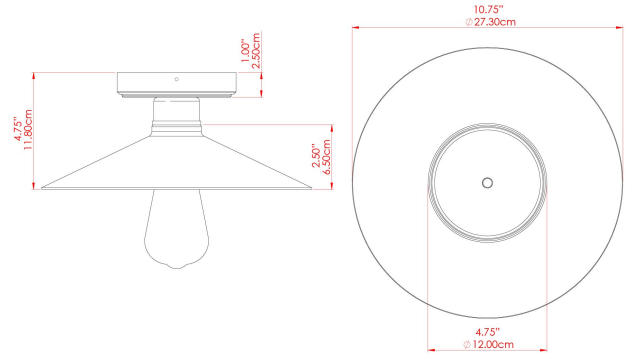

PYRUS Ceramic Ceiling Fitting

MLCMCF028ANTBRS Antique Brass

MATERIAL	Brass | Ceramic
HEIGHT	4"
WIDTH | DIAMETER	10.75"
LENGTH | PROJECTION	n/a
WEIGHT	0.9 kg | 2 lbs
LAMPHOLDER	E26
MAX WATTAGE	40W
VOLTAGE	110/120v
ENVIRONMENTAL RATING	Dry Location (IP20)
CLASS PROTECTION	Class I
SHADE	MLCS078
FLEX | BAR | CHAIN LENGTH	n/a
CABLE TYPE	|