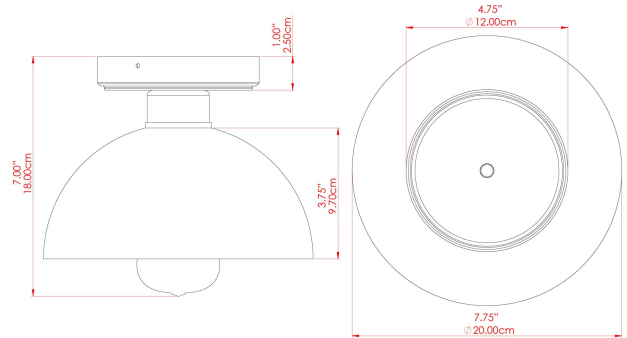

# MLCMCF007ANTSLV Antique Silver

MATERIAL	Brass   Ceramic
HEIGHT	7.75"
WIDTH   DIAMETER	7.75"
LENGTH   PROJECTION	n/a
WEIGHT	0.9 kg   2 lbs
LAMPHOLDER	E26
MAX WATTAGE	40W
VOLTAGE	110/120v
ENVIRONMENTAL RATING	Dry Location (IP20)
CLASS PROTECTION	Class I
SHADE	MLCS003
FLEX   BAR   CHAIN LENGTH	n/a
CABLE TYPE	MLCS028   Pera Ceramic Shade 130mm   Blue Earth

# KAURI Ceramic Ceiling Fitting

MLCMCF007PCMBK Matt Black

MATERIAL	Brass   Ceramic
HEIGHT	7.75"
WIDTH   DIAMETER	7.75"
LENGTH   PROJECTION	n/a
WEIGHT	0.9 kg   2 lbs
LAMPHOLDER	E26
MAX WATTAGE	40W
VOLTAGE	110/120v
ENVIRONMENTAL RATING	Dry Location (IP20)
CLASS PROTECTION	Class I
SHADE	MLCS003
FLEX   BAR   CHAIN LENGTH	n/a
CABLE TYPE	MLCA028   Black Fabric Braided Cable   2 Core Round

### FIXING BRACKET: MLROSE39

Product Notes:  
 1) Bulbs not included. 2) Dimensions do not include bulbs. 3) All products are individually made-to-order and therefore may differ slightly within manufacturing tolerances. 4) Cable / chain can be shortened during installation. Longer cable / chain lengths available on request. 5) Additional color finishes may be available on request. 6) Twisted cable is not available for UL wired products. Round cable in black or brown only is supplied instead. 7) Refer to our website for a full list of terms and conditions.

# KAURI Ceramic Ceiling Fitting

MLCMCF007POLBRS Polished Brass

MATERIAL	Brass   Ceramic
HEIGHT	7.75"
WIDTH   DIAMETER	7.75"
LENGTH   PROJECTION	n/a
WEIGHT	0.9 kg   2 lbs
LAMPHOLDER	E26
MAX WATTAGE	40W
VOLTAGE	110/120v
ENVIRONMENTAL RATING	Dry Location (IP20)
CLASS PROTECTION	Class I
SHADE	MLCS003
FLEX   BAR   CHAIN LENGTH	n/a
CABLE TYPE	