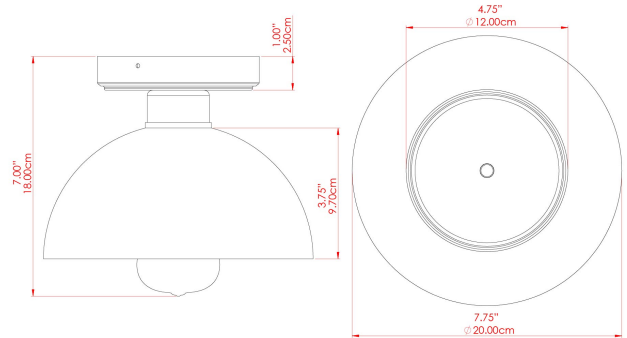

# KAURI Ceramic Ceiling Fitting

MLCMCF007POLCOP Polished Copper

MATERIAL	Copper   Ceramic
HEIGHT	7.75"
WIDTH   DIAMETER	7.75"
LENGTH   PROJECTION	n/a
WEIGHT	0.9 kg   2 lbs
LAMPHOLDER	E26
MAX WATTAGE	40W
VOLTAGE	110/120v
ENVIRONMENTAL RATING	Dry Location (IP20)
CLASS PROTECTION	Class I
SHADE	MLCS003
FLEX   BAR   CHAIN LENGTH	n/a
CABLE TYPE	MLCA028   Black Fabric Braided Cable   2 Core Round

# MLCMCF007ANTBRS Antique Brass

MATERIAL	Brass   Ceramic
HEIGHT	7.75"
WIDTH   DIAMETER	7.75"
LENGTH   PROJECTION	n/a
WEIGHT	0.9 kg   2 lbs
LAMPHOLDER	E26
MAX WATTAGE	40W
VOLTAGE	110/120v
ENVIRONMENTAL RATING	Dry Location (IP20)
CLASS PROTECTION	Class I
SHADE	MLCS003
FLEX   BAR   CHAIN LENGTH	n/a
CABLE TYPE	MLCA047   Brown Fabric Braided Cable   2 Core Round

# MLCMCF007ANTSLV Antique Silver

MATERIAL	Brass   Ceramic
HEIGHT	7.75"
WIDTH   DIAMETER	7.75"
LENGTH   PROJECTION	n/a
WEIGHT	0.9 kg   2 lbs
LAMPHOLDER	E26
MAX WATTAGE	40W
VOLTAGE	110/120v
ENVIRONMENTAL RATING	Dry Location (IP20)
CLASS PROTECTION	Class I
SHADE	MLCS003
FLEX   BAR   CHAIN LENGTH	n/a
CABLE TYPE	MLCS028   Pera Ceramic Shade 130mm   Blue Earth