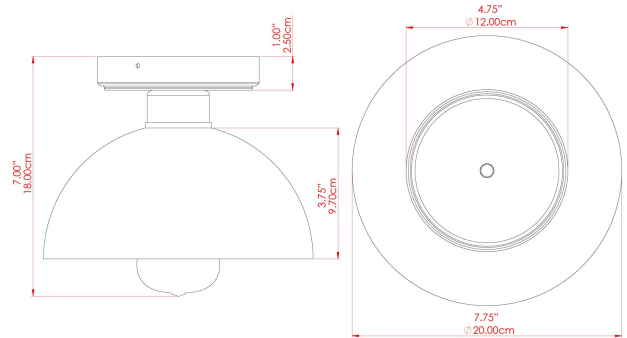

# KAURI Ceramic Ceiling Fitting

MLCMCF007POLCOP Polished Copper

MATERIAL	Copper   Ceramic
HEIGHT	7.75"
WIDTH   DIAMETER	7.75"
LENGTH   PROJECTION	n/a
WEIGHT	0.9 kg   2 lbs
LAMPHOLDER	E26
MAX WATTAGE	40W
VOLTAGE	110/120v
ENVIRONMENTAL RATING	Dry Location (IP20)
CLASS PROTECTION	Class I
SHADE	MLCS003
FLEX   BAR   CHAIN LENGTH	n/a
CABLE TYPE	MLCA028   Black Fabric Braided Cable   2 Core Round

# MLCMCF007ANTBRS Antique Brass

MATERIAL	Brass   Ceramic
HEIGHT	7.75"
WIDTH   DIAMETER	7.75"
LENGTH   PROJECTION	n/a
WEIGHT	0.9 kg   2 lbs
LAMPHOLDER	E26
MAX WATTAGE	40W
VOLTAGE	110/120v
ENVIRONMENTAL RATING	Dry Location (IP20)
CLASS PROTECTION	Class I
SHADE	MLCS003
FLEX   BAR   CHAIN LENGTH	n/a
CABLE TYPE	MLCA047   Brown Fabric Braided Cable   2 Core Round

# MLCMCF007ANTSLV Antique Silver

MATERIAL	Brass   Ceramic
HEIGHT	7.75"
WIDTH   DIAMETER	7.75"
LENGTH   PROJECTION	n/a
WEIGHT	0.9 kg   2 lbs
LAMPHOLDER	E26
MAX WATTAGE	40W
VOLTAGE	110/120v
ENVIRONMENTAL RATING	Dry Location (IP20)
CLASS PROTECTION	Class I
SHADE	MLCS003
FLEX   BAR   CHAIN LENGTH	n/a
CABLE TYPE	MLCS028   Pera Ceramic Shade 130mm   Blue Earth

# KAURI Ceramic Ceiling Fitting

MLCMCF007PCMBK Matt Black

MATERIAL	Brass   Ceramic
HEIGHT	7.75"
WIDTH   DIAMETER	7.75"
LENGTH   PROJECTION	n/a
WEIGHT	0.9 kg   2 lbs
LAMPHOLDER	E26
MAX WATTAGE	40W
VOLTAGE	110/120v
ENVIRONMENTAL RATING	Dry Location (IP20)
CLASS PROTECTION	Class I
SHADE	MLCS003
FLEX   BAR   CHAIN LENGTH	n/a
CABLE TYPE	MLCA028   Black Fabric Braided Cable   2 Core Round