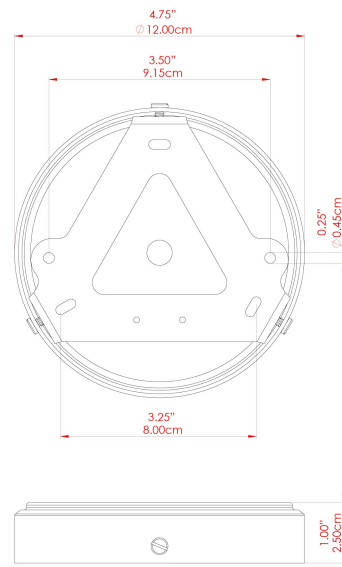

FIXING BRACKET: MLROSE39 | Polished Brass

Product Notes:

1) Bulbs not included. 2) Dimensions do not include bulbs. 3) All products are individually made-to-order and therefore may differ slightly within manufacturing tolerances. 4) Cable / chain can be shortened during installation. Longer cable / chain lengths available on request. 5) Additional color finishes may be available on request. 6) Twisted cable is not available for UL wired products. Round cable in black or brown only is supplied instead. 7) Refer to our website for a full list of terms and conditions.