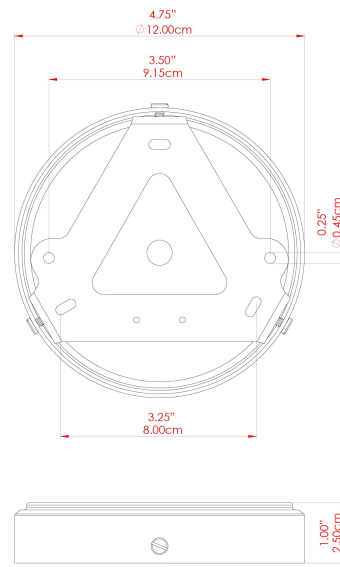

FIXING BRACKET: MLROSE39 | Satin Brass

Product Notes:
1) Bulbs not included. 2) Dimensions do not include bulbs. 3) All products are individually made-to-order and therefore may differ slightly within manufacturing tolerances. 4) Cable / chain can be shortened during installation. Longer cable / chain lengths available on request. 5) Additional color finishes may be available on request. 6) Twisted cable is not available for UL wired products. Round cable in black or brown only is supplied instead. 7) Refer to our website for a full list of terms and conditions.