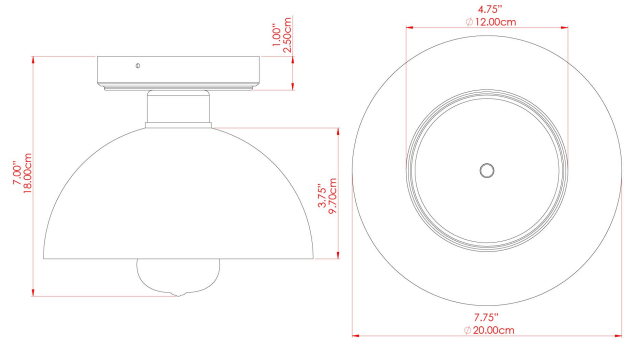

# MLCMCF007ANTSLV Antique Silver

MATERIAL	Brass   Ceramic
HEIGHT	7.75"
WIDTH   DIAMETER	7.75"
LENGTH   PROJECTION	n/a
WEIGHT	0.9 kg   2 lbs
LAMPHOLDER	E26
MAX WATTAGE	40W
VOLTAGE	110/120v
ENVIRONMENTAL RATING	Dry Location (IP20)
CLASS PROTECTION	Class I
SHADE	MLCS003
FLEX   BAR   CHAIN LENGTH	n/a
CABLE TYPE	MLCS028   Pera Ceramic Shade 130mm   Blue Earth

# KAURI Ceramic Ceiling Fitting

MLCMCF007PCMBK Matt Black

MATERIAL	Brass   Ceramic
HEIGHT	7.75"
WIDTH   DIAMETER	7.75"
LENGTH   PROJECTION	n/a
WEIGHT	0.9 kg   2 lbs
LAMPHOLDER	E26
MAX WATTAGE	40W
VOLTAGE	110/120v
ENVIRONMENTAL RATING	Dry Location (IP20)
CLASS PROTECTION	Class I
SHADE	MLCS003
FLEX   BAR   CHAIN LENGTH	n/a
CABLE TYPE	MLCA028   Black Fabric Braided Cable   2 Core Round

# KAURI Ceramic Ceiling Fitting

MLCMCF007POLBRS Polished Brass

MATERIAL	Brass   Ceramic
HEIGHT	7.75"
WIDTH   DIAMETER	7.75"
LENGTH   PROJECTION	n/a
WEIGHT	0.9 kg   2 lbs
LAMPHOLDER	E26
MAX WATTAGE	40W
VOLTAGE	110/120v
ENVIRONMENTAL RATING	Dry Location (IP20)
CLASS PROTECTION	Class I
SHADE	MLCS003
FLEX   BAR   CHAIN LENGTH	n/a
CABLE TYPE	

# KAURI Ceramic Ceiling Fitting

MLCMCF007SATBRS Satin Brass

MATERIAL	Brass   Ceramic
HEIGHT	7.75"
WIDTH   DIAMETER	7.75"
LENGTH   PROJECTION	n/a
WEIGHT	0.9 kg   2 lbs
LAMPHOLDER	E26
MAX WATTAGE	40W
VOLTAGE	110/120v
ENVIRONMENTAL RATING	Dry Location (IP20)
CLASS PROTECTION	Class I
SHADE	MLCS003
FLEX   BAR   CHAIN LENGTH	n/a
CABLE TYPE	MLCA028   Black Fabric Braided Cable   2 Core Round