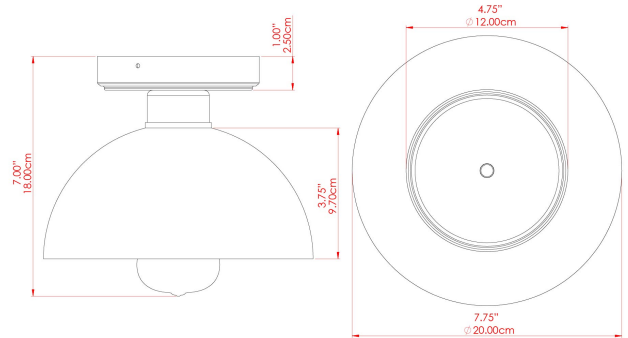

# KAURI Ceramic Ceiling Fitting

MLCMCF007POLCOP Polished Copper

MATERIAL	Copper   Ceramic
HEIGHT	7.75"
WIDTH   DIAMETER	7.75"
LENGTH   PROJECTION	n/a
WEIGHT	0.9 kg   2 lbs
LAMPHOLDER	E26
MAX WATTAGE	40W
VOLTAGE	110/120v
ENVIRONMENTAL RATING	Dry Location (IP20)
CLASS PROTECTION	Class I
SHADE	MLCS003
FLEX   BAR   CHAIN LENGTH	n/a
CABLE TYPE	MLCA028   Black Fabric Braided Cable   2 Core Round

## FIXING BRACKET: MLROSE39

Product Notes:  
 1) Bulbs not included. 2) Dimensions do not include bulbs. 3) All products are individually made-to-order and therefore may differ slightly within manufacturing tolerances. 4) Cable / chain can be shortened during installation. Longer cable / chain lengths available on request. 5) Additional color finishes may be available on request. 6) Twisted cable is not available for UL wired products. Round cable in black or brown only is supplied instead. 7) Refer to our website for a full list of terms and conditions.

# MLCMCF007ANTBRS Antique Brass

MATERIAL	Brass   Ceramic
HEIGHT	7.75"
WIDTH   DIAMETER	7.75"
LENGTH   PROJECTION	n/a
WEIGHT	0.9 kg   2 lbs
LAMPHOLDER	E26
MAX WATTAGE	40W
VOLTAGE	110/120v
ENVIRONMENTAL RATING	Dry Location (IP20)
CLASS PROTECTION	Class I
SHADE	MLCS003
FLEX   BAR   CHAIN LENGTH	n/a
CABLE TYPE	MLCA047   Brown Fabric Braided Cable   2 Core Round

# MLCMCF007ANTSLV Antique Silver

MATERIAL	Brass   Ceramic
HEIGHT	7.75"
WIDTH   DIAMETER	7.75"
LENGTH   PROJECTION	n/a
WEIGHT	0.9 kg   2 lbs
LAMPHOLDER	E26
MAX WATTAGE	40W
VOLTAGE	110/120v
ENVIRONMENTAL RATING	Dry Location (IP20)
CLASS PROTECTION	Class I
SHADE	MLCS003
FLEX   BAR   CHAIN LENGTH	n/a
CABLE TYPE	MLCS028   Pera Ceramic Shade 130mm   Blue Earth