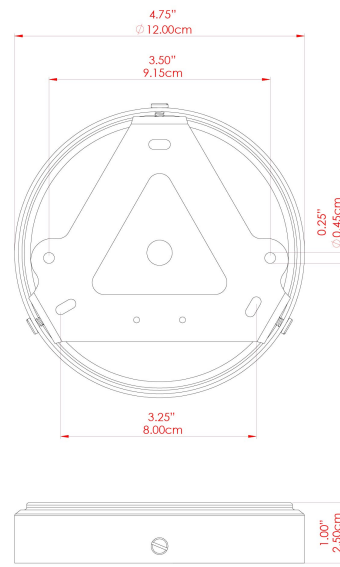

FIXING BRACKET: MLROSE39 | Antique Brass

Product Notes:
1) Bulbs not included. 2) Dimensions do not include bulbs. 3) All products are individually made-to-order and therefore may differ slightly within manufacturing tolerances. 4) Cable / chain can be shortened during installation. Longer cable / chain lengths available on request. 5) Additional color finishes may be available on request. 6) Twisted cable is not available for UL wired products. Round cable in black or brown only is supplied instead. 7) Refer to our website for a full list of terms and conditions.