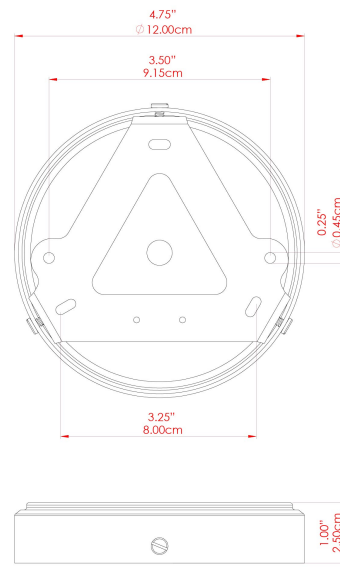

FIXING BRACKET: MLROSE39

Product Notes:
1) Bulbs not included. 2) Dimensions do not include bulbs. 3) All products are individually made-to-order and therefore may differ slightly within manufacturing tolerances. 4) Cable / chain can be shortened during installation. Longer cable / chain lengths available on request. 5) Additional color finishes may be available on request. 6) Twisted cable is not available for UL wired products. Round cable in black or brown only is supplied instead. 7) Refer to our website for a full list of terms and conditions.