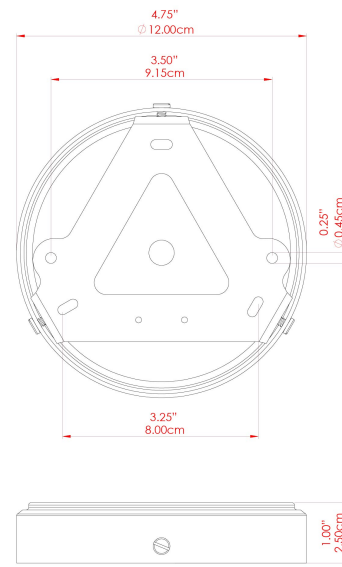

FIXING BRACKET: MLROSE39 | Antique Silver

Product Notes:
1) Bulbs not included. 2) Dimensions do not include bulbs. 3) All products are individually made-to-order and therefore may differ slightly within manufacturing tolerances. 4) Cable / chain can be shortened during installation. Longer cable / chain lengths available on request. 5) Additional color finishes may be available on request. 6) Twisted cable is not available for UL wired products. Round cable in black or brown only is supplied instead. 7) Refer to our website for a full list of terms and conditions.