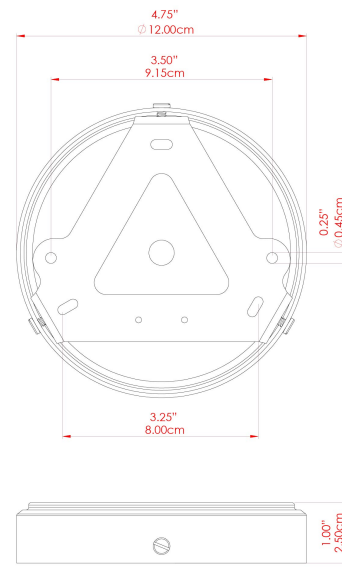

FIXING BRACKET: MLROSE39 | Satin Brass

Product Notes:
1) Bulbs not included. 2) Dimensions do not include bulbs. 3) All products are individually made-to-order and therefore may differ slightly within manufacturing tolerances. 4) Cable / chain can be shortened during installation. Longer cable / chain lengths available on request. 5) Additional color finishes may be available on request. 6) Twisted cable is not available for UL wired products. Round cable in black or brown only is supplied instead. 7) Refer to our website for a full list of terms and conditions.