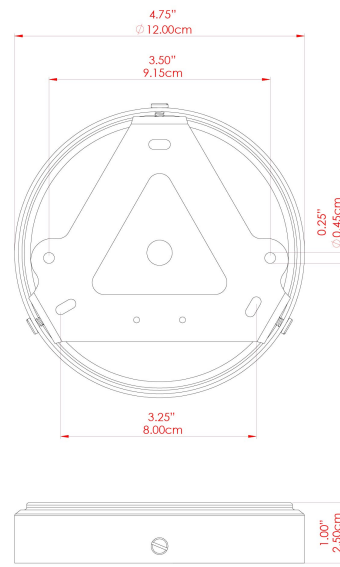

FIXING BRACKET: MLROSE39 | Antique Silver

Product Notes:
1) Bulbs not included. 2) Dimensions do not include bulbs. 3) All products are individually made-to-order and therefore may differ slightly within manufacturing tolerances. 4) Cable / chain can be shortened during installation. Longer cable / chain lengths available on request. 5) Additional color finishes may be available on request. 6) Twisted cable is not available for UL wired products. Round cable in black or brown only is supplied instead. 7) Refer to our website for a full list of terms and conditions.