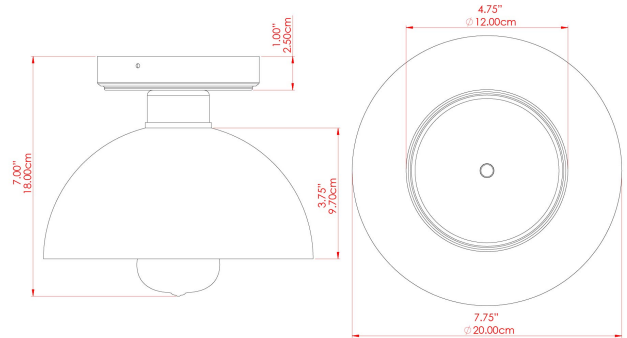

KAURI Ceramic Ceiling Fitting

MLCMCF006ANTSLV Antique Silver

MATERIAL	Brass Ceramic
HEIGHT	7.75"
WIDTH DIAMETER	7.75"
LENGTH PROJECTION	n/a
WEIGHT	0.9 kg 2 lbs
LAMPHOLDER	E26
MAX WATTAGE	40W
VOLTAGE	110/120v
ENVIRONMENTAL RATING	Dry Location (IP20)
CLASS PROTECTION	Class I
SHADE	MLCS001
FLEX BAR CHAIN LENGTH	n/a
CABLE TYPE	MLCA028 Black Fabric Braided Cable 2 Core Round

KAURI Ceramic Ceiling Fitting

MLCMCF006PCMBK Matt Black

MATERIAL	Brass Ceramic
HEIGHT	7.75"
WIDTH DIAMETER	7.75"
LENGTH PROJECTION	n/a
WEIGHT	0.9 kg 2 lbs
LAMPHOLDER	E26
MAX WATTAGE	40W
VOLTAGE	110/120v
ENVIRONMENTAL RATING	Dry Location (IP20)
CLASS PROTECTION	Class I
SHADE	MLCS001
FLEX BAR CHAIN LENGTH	n/a
CABLE TYPE	MLCA028 Black Fabric Braided Cable 2 Core Round

FIXING BRACKET: MLROSE39

Product Notes:
 1) Bulbs not included. 2) Dimensions do not include bulbs. 3) All products are individually made-to-order and therefore may differ slightly within manufacturing tolerances. 4) Cable / chain can be shortened during installation. Longer cable / chain lengths available on request. 5) Additional color finishes may be available on request. 6) Twisted cable is not available for UL wired products. Round cable in black or brown only is supplied instead. 7) Refer to our website for a full list of terms and conditions.

KAURI Ceramic Ceiling Fitting

MLCMCF006POLBRS Polished Brass

MATERIAL	Brass Ceramic
HEIGHT	7.75"
WIDTH DIAMETER	7.75"
LENGTH PROJECTION	n/a
WEIGHT	0.9 kg 2 lbs
LAMPHOLDER	E26
MAX WATTAGE	40W
VOLTAGE	110/120v
ENVIRONMENTAL RATING	Dry Location (IP20)
CLASS PROTECTION	Class I
SHADE	MLCS001
FLEX BAR CHAIN LENGTH	n/a
CABLE TYPE	MLCA028 Black Fabric Braided Cable 2 Core Round