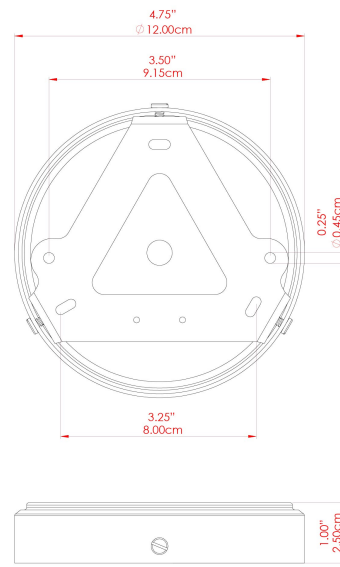

FIXING BRACKET: MLROSE39 | Polished Brass

Product Notes:
1) Bulbs not included. 2) Dimensions do not include bulbs. 3) All products are individually made-to-order and therefore may differ slightly within manufacturing tolerances. 4) Cable / chain can be shortened during installation. Longer cable / chain lengths available on request. 5) Additional color finishes may be available on request. 6) Twisted cable is not available for UL wired products. Round cable in black or brown only is supplied instead. 7) Refer to our website for a full list of terms and conditions.