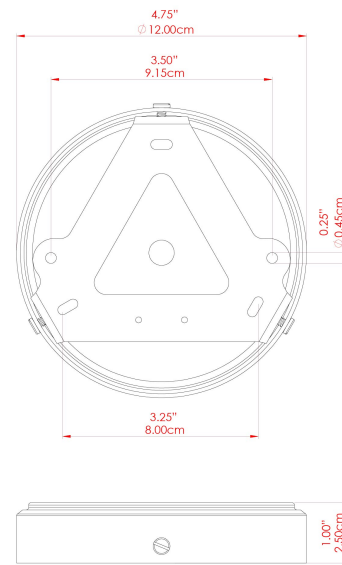

FIXING BRACKET: MLROSE39

WWW.MULLANLIGHTING.COM

Product Notes:

1) Bulbs not included. 2) Dimensions do not include bulbs. 3) All products are individually made-to-order and therefore may differ slightly within manufacturing tolerances. 4) Cable / chain can be shortened during installation. Longer cable / chain lengths available on request. 5) Additional color finishes may be available on request. 6) Twisted cable is not available for UL wired products. Round cable in black or brown only is supplied instead. 7) Refer to our website for a full list of terms and conditions.