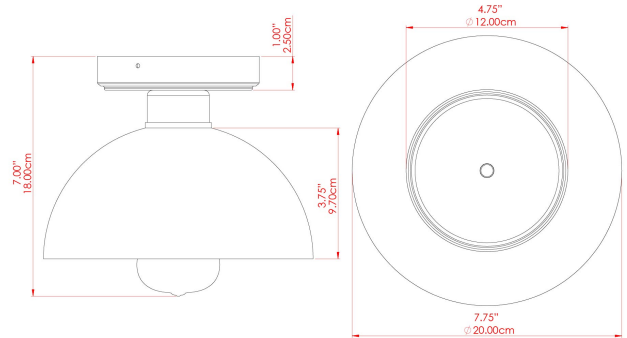

KAURI Ceramic Ceiling Fitting

MLCMCF006POLCOP Polished Copper

MATERIAL	Brass Ceramic
HEIGHT	7.75"
WIDTH DIAMETER	7.75"
LENGTH PROJECTION	n/a
WEIGHT	0.9 kg 2 lbs
LAMPHOLDER	E26
MAX WATTAGE	40W
VOLTAGE	110/120v
ENVIRONMENTAL RATING	Dry Location (IP20)
CLASS PROTECTION	Class I
SHADE	MLCS001
FLEX BAR CHAIN LENGTH	n/a
CABLE TYPE	MLCA028 Black Fabric Braided Cable 2 Core Round

FIXING BRACKET: MLROSE39

WWW.MULLANLIGHTING.COM

Product Notes:

1) Bulbs not included. 2) Dimensions do not include bulbs. 3) All products are individually made-to-order and therefore may differ slightly within manufacturing tolerances. 4) Cable / chain can be shortened during installation. Longer cable / chain lengths available on request. 5) Additional color finishes may be available on request. 6) Twisted cable is not available for UL wired products. Round cable in black or brown only is supplied instead. 7) Refer to our website for a full list of terms and conditions.

KAURI Ceramic Ceiling Fitting

MLCMCF006ANTBRS Antique Brass

MATERIAL	Brass Ceramic
HEIGHT	7.75"
WIDTH DIAMETER	7.75"
LENGTH PROJECTION	n/a
WEIGHT	0.9 kg 2 lbs
LAMPHOLDER	E26
MAX WATTAGE	40W
VOLTAGE	110/120v
ENVIRONMENTAL RATING	Dry Location (IP20)
CLASS PROTECTION	Class I
SHADE	MLCS001
FLEX BAR CHAIN LENGTH	n/a
CABLE TYPE	MLCA047 Brown Fabric Braided Cable 2 Core Round

KAURI Ceramic Ceiling Fitting

MLCMCF006ANTSLV Antique Silver

MATERIAL	Brass Ceramic
HEIGHT	7.75"
WIDTH DIAMETER	7.75"
LENGTH PROJECTION	n/a
WEIGHT	0.9 kg 2 lbs
LAMPHOLDER	E26
MAX WATTAGE	40W
VOLTAGE	110/120v
ENVIRONMENTAL RATING	Dry Location (IP20)
CLASS PROTECTION	Class I
SHADE	MLCS001
FLEX BAR CHAIN LENGTH	n/a
CABLE TYPE	MLCA028 Black Fabric Braided Cable 2 Core Round