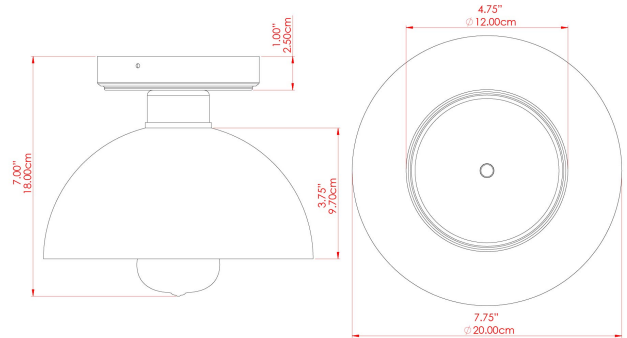

KAURI Ceramic Ceiling Fitting

MLCMCF006POLCOP Polished Copper

MATERIAL	Brass Ceramic
HEIGHT	7.75"
WIDTH DIAMETER	7.75"
LENGTH PROJECTION	n/a
WEIGHT	0.9 kg 2 lbs
LAMPHOLDER	E26
MAX WATTAGE	40W
VOLTAGE	110/120v
ENVIRONMENTAL RATING	Dry Location (IP20)
CLASS PROTECTION	Class I
SHADE	MLCS001
FLEX BAR CHAIN LENGTH	n/a
CABLE TYPE	MLCA028 Black Fabric Braided Cable 2 Core Round

KAURI Ceramic Ceiling Fitting

MLCMCF006ANTBRS Antique Brass

MATERIAL	Brass Ceramic
HEIGHT	7.75"
WIDTH DIAMETER	7.75"
LENGTH PROJECTION	n/a
WEIGHT	0.9 kg 2 lbs
LAMPHOLDER	E26
MAX WATTAGE	40W
VOLTAGE	110/120v
ENVIRONMENTAL RATING	Dry Location (IP20)
CLASS PROTECTION	Class I
SHADE	MLCS001
FLEX BAR CHAIN LENGTH	n/a
CABLE TYPE	MLCA047 Brown Fabric Braided Cable 2 Core Round

KAURI Ceramic Ceiling Fitting

MLCMCF006ANTSLV Antique Silver

MATERIAL	Brass Ceramic
HEIGHT	7.75"
WIDTH DIAMETER	7.75"
LENGTH PROJECTION	n/a
WEIGHT	0.9 kg 2 lbs
LAMPHOLDER	E26
MAX WATTAGE	40W
VOLTAGE	110/120v
ENVIRONMENTAL RATING	Dry Location (IP20)
CLASS PROTECTION	Class I
SHADE	MLCS001
FLEX BAR CHAIN LENGTH	n/a
CABLE TYPE	MLCA028 Black Fabric Braided Cable 2 Core Round

KAURI Ceramic Ceiling Fitting

MLCMCF006PCMBK Matt Black

MATERIAL	Brass Ceramic
HEIGHT	7.75"
WIDTH DIAMETER	7.75"
LENGTH PROJECTION	n/a
WEIGHT	0.9 kg 2 lbs
LAMPHOLDER	E26
MAX WATTAGE	40W
VOLTAGE	110/120v
ENVIRONMENTAL RATING	Dry Location (IP20)
CLASS PROTECTION	Class I
SHADE	MLCS001
FLEX BAR CHAIN LENGTH	n/a
CABLE TYPE	MLCA028 Black Fabric Braided Cable 2 Core Round