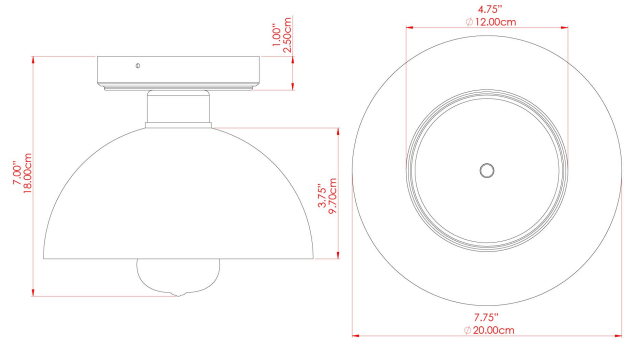

KAURI Ceramic Ceiling Fitting

MLCMCF006SATBRS Satin Brass

MATERIAL	Brass | Ceramic
HEIGHT	7.75"
WIDTH | DIAMETER	7.75"
LENGTH | PROJECTION	n/a
WEIGHT	0.9 kg | 2 lbs
LAMPHOLDER	E26
MAX WATTAGE	40W
VOLTAGE	110/120v
ENVIRONMENTAL RATING	Dry Location (IP20)
CLASS PROTECTION	Class I
SHADE	MLCS001
FLEX | BAR | CHAIN LENGTH	n/a
CABLE TYPE	MLCA028 | Black Fabric Braided Cable | 2 Core Round