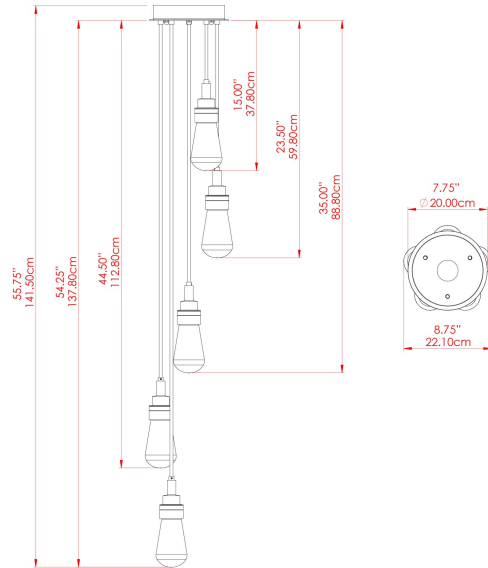

MATERIAL	Brass | Steel
HEIGHT	51.25"
WIDTH | DIAMETER	8.75"
LENGTH | PROJECTION	51.25"
WEIGHT	4.1 kg | 9 lbs
LAMPHOLDER	E26
MAX WATTAGE	6.5W
VOLTAGE	110/120v
ENVIRONMENTAL RATING	Wet Location (IP65)
CLASS PROTECTION	Class I
SHADE	BO-IPGLASS-OPAL x 5
FLEX | BAR | CHAIN LENGTH	n/a
CABLE TYPE	MLOCA002 | Black Fabric Braided Outdoor Rubber Cable | 2 Core Round