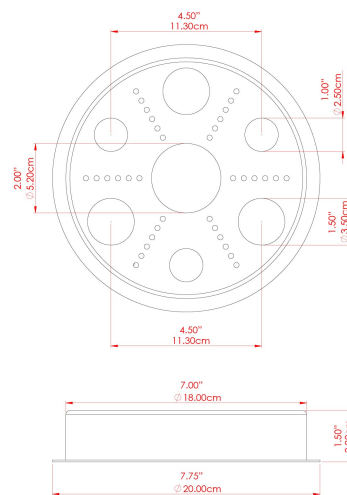

FIXING BRACKET: MLROSE24

Product Notes:
1) Bulbs not included. 2) Dimensions do not include bulbs. 3) All products are individually made-to-order and therefore may differ slightly within manufacturing tolerances. 4) Cable / chain can be shortened during installation. Longer cable / chain lengths available on request. 5) Additional color finishes may be available on request. 6) Twisted cable is not available for UL wired products. Round cable in black or brown only is supplied instead. 7) Refer to our website for a full list of terms and conditions.