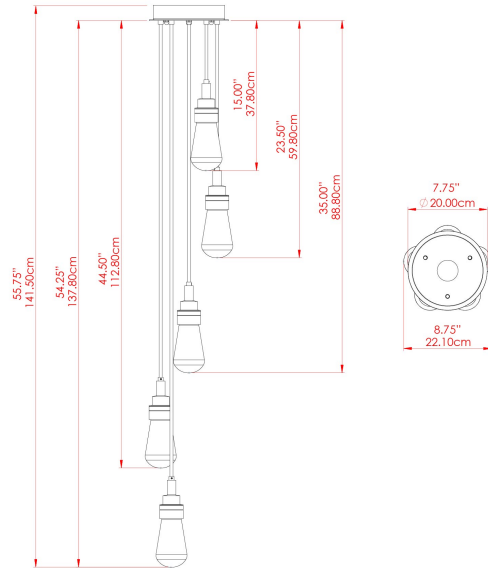

MATERIAL	Brass | Steel
HEIGHT	51.25"
WIDTH | DIAMETER	8.75"
LENGTH | PROJECTION	51.25"
WEIGHT	4.1 kg | 9 lbs
LAMPHOLDER	E26
MAX WATTAGE	6.5W
VOLTAGE	110/120v
ENVIRONMENTAL RATING	Wet Location (IP65)
CLASS PROTECTION	Class I
SHADE	BO-IP.GLASS x 5
FLEX | BAR | CHAIN LENGTH	n/a
CABLE TYPE	MLOCA002 | Black Fabric Braided Outdoor Rubber Cable | 2 Core Round