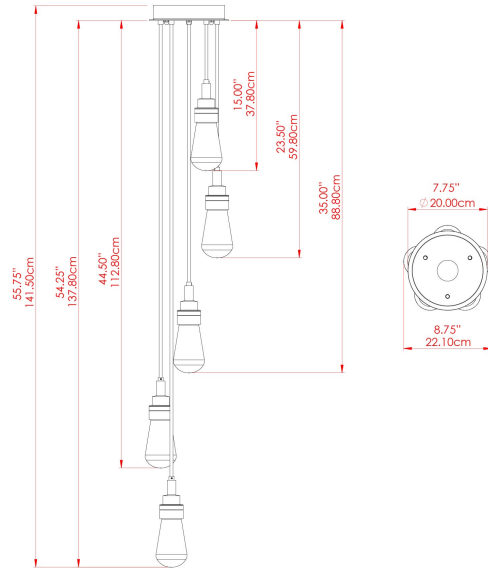

MATERIAL	Brass | Steel
HEIGHT	51.25"
WIDTH | DIAMETER	9.5"
LENGTH | PROJECTION	51.25"
WEIGHT	4.1 kg | 9 lbs
LAMPHOLDER	E26
MAX WATTAGE	6.5W
VOLTAGE	110/120v
ENVIRONMENTAL RATING	Wet Location (IP65)
CLASS PROTECTION	Class I
SHADE	GL187 x 5
FLEX | BAR | CHAIN LENGTH	n/a
CABLE TYPE	MLOCA002 | Black Fabric Braided Outdoor Rubber Cable | 2 Core Round