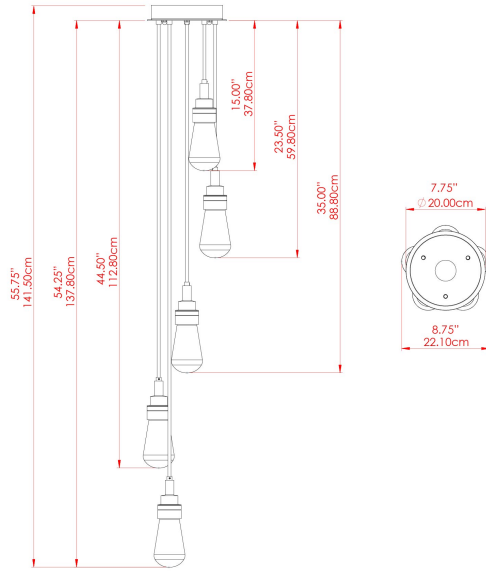

MATERIAL	Brass Steel
HEIGHT	51.25"
WIDTH DIAMETER	8.75"
LENGTH PROJECTION	51.25"
WEIGHT	4.1 kg 9 lbs
LAMPHOLDER	E26
MAX WATTAGE	6.5W
VOLTAGE	110/120v
ENVIRONMENTAL RATING	Wet Location (IP65)
CLASS PROTECTION	Class I
SHADE	BO-IP.GLASS x 5
FLEX BAR CHAIN LENGTH	n/a
CABLE TYPE	MLOCA001 Brown Fabric Braided Outdoor Rubber Cable 2 Core Round

MATERIAL	Brass
HEIGHT	51.25"
WIDTH DIAMETER	9.5"
LENGTH PROJECTION	51.25"
WEIGHT	4.1 kg 9 lbs
LAMPHOLDER	E26
MAX WATTAGE	6.5W
VOLTAGE	110/120v
ENVIRONMENTAL RATING	Wet Location (IP65)
CLASS PROTECTION	Class I
SHADE	GL186 x 5
FLEX BAR CHAIN LENGTH	n/a
CABLE TYPE	MLOCA001 Brown Fabric Braided Outdoor Rubber Cable 2 Core Round

MATERIAL	Brass Steel
HEIGHT	51.25"
WIDTH DIAMETER	8.75"
LENGTH PROJECTION	51.25"
WEIGHT	4.1 kg 9 lbs
LAMPHOLDER	E26
MAX WATTAGE	6.5W
VOLTAGE	110/120v
ENVIRONMENTAL RATING	Wet Location (IP65)
CLASS PROTECTION	Class I
SHADE	GL189 x 5
FLEX BAR CHAIN LENGTH	n/a
CABLE TYPE	MLOCA001 Brown Fabric Braided Outdoor Rubber Cable 2 Core Round

FIXING BRACKET: MLROSE24

MATERIAL	Brass Steel
HEIGHT	51.25"
WIDTH DIAMETER	8.75"
LENGTH PROJECTION	51.25"
WEIGHT	4.1 kg 9 lbs
LAMPHOLDER	E26
MAX WATTAGE	6.5W
VOLTAGE	110/120v
ENVIRONMENTAL RATING	Wet Location (IP65)
CLASS PROTECTION	Class I
SHADE	BO-IPGLASS-OPAL x 5
FLEX BAR CHAIN LENGTH	n/a
CABLE TYPE	MLOCA001 Brown Fabric Braided Outdoor Rubber Cable 2 Core Round