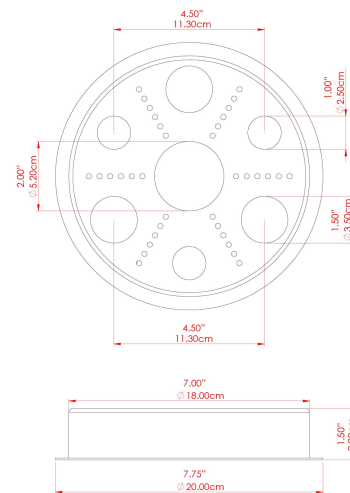

FIXING BRACKET: MLROSE24

Product Notes:
1) Bulbs not included. 2) Dimensions do not include bulbs. 3) All products are individually made-to-order and therefore may differ slightly within manufacturing tolerances. 4) Cable / chain can be shortened during installation. Longer cable / chain lengths available on request. 5) Additional color finishes may be available on request. 6) Twisted cable is not available for UL wired products. Round cable in black or brown only is supplied instead. 7) Refer to our website for a full list of terms and conditions.