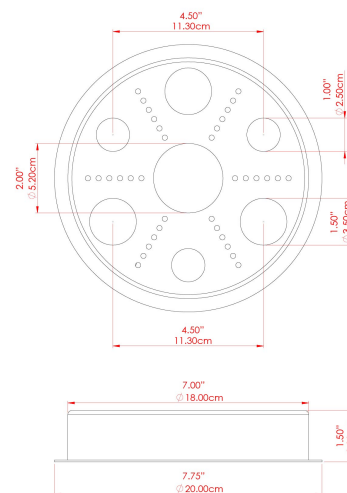

MATERIAL	Brass Steel
HEIGHT	51.25"
WIDTH DIAMETER	8.75"
LENGTH PROJECTION	51.25"
WEIGHT	4.1 kg 9 lbs
LAMPHOLDER	E26
MAX WATTAGE	6.5W
VOLTAGE	110/120v
ENVIRONMENTAL RATING	Wet Location (IP65)
CLASS PROTECTION	Class I
SHADE	BO-IP.GLASS x 5
FLEX BAR CHAIN LENGTH	n/a
CABLE TYPE	MLOCA001 Brown Fabric Braided Outdoor Rubber Cable 2 Core Round

MATERIAL	Brass
HEIGHT	51.25"
WIDTH DIAMETER	9.5"
LENGTH PROJECTION	51.25"
WEIGHT	4.1 kg 9 lbs
LAMPHOLDER	E26
MAX WATTAGE	6.5W
VOLTAGE	110/120v
ENVIRONMENTAL RATING	Wet Location (IP65)
CLASS PROTECTION	Class I
SHADE	GL186 x 5
FLEX BAR CHAIN LENGTH	n/a
CABLE TYPE	MLOCA001 Brown Fabric Braided Outdoor Rubber Cable 2 Core Round

MATERIAL	Brass Steel
HEIGHT	51.25"
WIDTH DIAMETER	8.75"
LENGTH PROJECTION	51.25"
WEIGHT	4.1 kg 9 lbs
LAMPHOLDER	E26
MAX WATTAGE	6.5W
VOLTAGE	110/120v
ENVIRONMENTAL RATING	Wet Location (IP65)
CLASS PROTECTION	Class I
SHADE	GL189 x 5
FLEX BAR CHAIN LENGTH	n/a
CABLE TYPE	MLOCA001 Brown Fabric Braided Outdoor Rubber Cable 2 Core Round

FIXING BRACKET: MLROSE24

MATERIAL	Brass Steel
HEIGHT	51.25"
WIDTH DIAMETER	8.75"
LENGTH PROJECTION	51.25"
WEIGHT	4.1 kg 9 lbs
LAMPHOLDER	E26
MAX WATTAGE	6.5W
VOLTAGE	110/120v
ENVIRONMENTAL RATING	Wet Location (IP65)
CLASS PROTECTION	Class I
SHADE	BO-IPGLASS-OPAL x 5
FLEX BAR CHAIN LENGTH	n/a
CABLE TYPE	MLOCA001 Brown Fabric Braided Outdoor Rubber Cable 2 Core Round