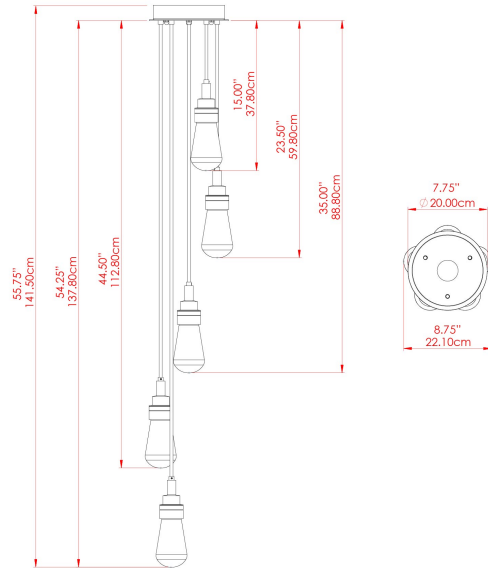

MATERIAL	Brass | Steel
HEIGHT	51.25"
WIDTH | DIAMETER	9.5"
LENGTH | PROJECTION	51.25"
WEIGHT	4.1 kg | 9 lbs
LAMPHOLDER	E26
MAX WATTAGE	6.5W
VOLTAGE	110/120v
ENVIRONMENTAL RATING	Wet Location (IP65)
CLASS PROTECTION	Class I
SHADE	GL188 x 5
FLEX | BAR | CHAIN LENGTH	n/a
CABLE TYPE	MLOCA001 | Brown Fabric Braided Outdoor Rubber Cable | 2 Core Round