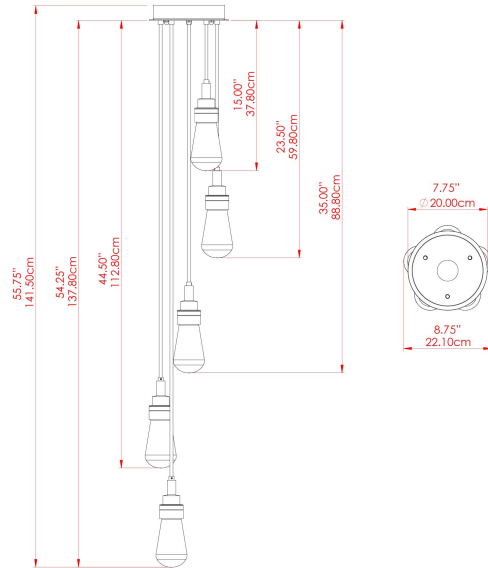

MATERIAL	Brass | Steel
HEIGHT	51.25"
WIDTH | DIAMETER	8.75"
LENGTH | PROJECTION	51.25"
WEIGHT	4.1 kg | 9 lbs
LAMPHOLDER	E26
MAX WATTAGE	6.5W
VOLTAGE	110/120v
ENVIRONMENTAL RATING	Wet Location (IP65)
CLASS PROTECTION	Class I
SHADE	GL191 x 5
FLEX | BAR | CHAIN LENGTH	n/a
CABLE TYPE	MLOCA001 | Brown Fabric Braided Outdoor Rubber Cable | 2 Core Round