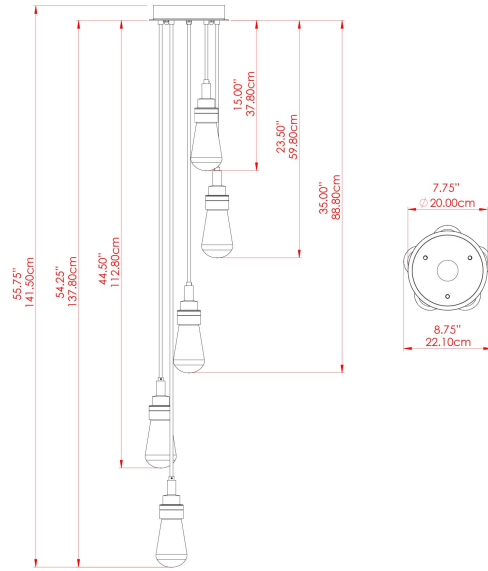

MATERIAL	Brass | Steel
HEIGHT	51.25"
WIDTH | DIAMETER	8.75"
LENGTH | PROJECTION	51.25"
WEIGHT	4.1 kg | 9 lbs
LAMPHOLDER	E26
MAX WATTAGE	6.5W
VOLTAGE	110/120v
ENVIRONMENTAL RATING	Wet Location (IP65)
CLASS PROTECTION	Class I
SHADE	GL189 x 5
FLEX | BAR | CHAIN LENGTH	n/a
CABLE TYPE	MLOCA002 | Black Fabric Braided Outdoor Rubber Cable | 2 Core Round