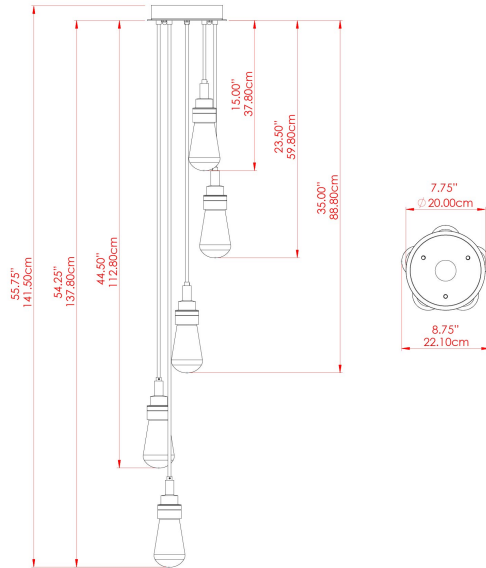

MATERIAL	Brass | Steel
HEIGHT	51.25"
WIDTH | DIAMETER	8.75"
LENGTH | PROJECTION	51.25"
WEIGHT	4.1 kg | 9 lbs
LAMPHOLDER	E26
MAX WATTAGE	6.5W
VOLTAGE	110/120v
ENVIRONMENTAL RATING	Wet Location (IP65)
CLASS PROTECTION	Class I
SHADE	BO-IPGLASS-OPAL x 5
FLEX | BAR | CHAIN LENGTH	n/a
CABLE TYPE	MLOCA002 | Black Fabric Braided Outdoor Rubber Cable | 2 Core Round