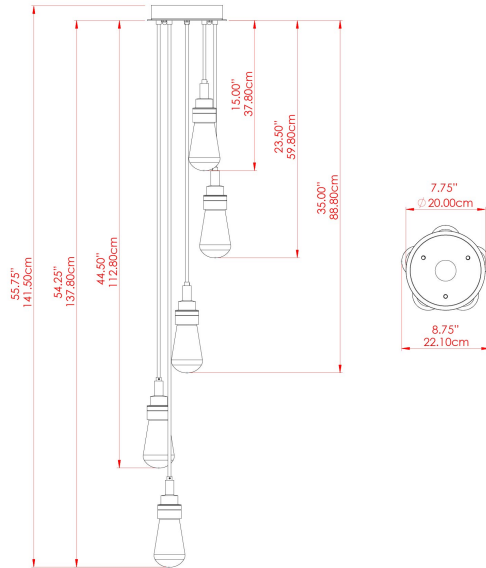

MATERIAL	Brass | Steel
HEIGHT	51.25"
WIDTH | DIAMETER	8.75"
LENGTH | PROJECTION	51.25"
WEIGHT	4.1 kg | 9 lbs
LAMPHOLDER	E26
MAX WATTAGE	6.5W
VOLTAGE	110/120v
ENVIRONMENTAL RATING	Wet Location (IP65)
CLASS PROTECTION	Class I
SHADE	GL191 x 5
FLEX | BAR | CHAIN LENGTH	n/a
CABLE TYPE	MLOCA002 | Black Fabric Braided Outdoor Rubber Cable | 2 Core Round