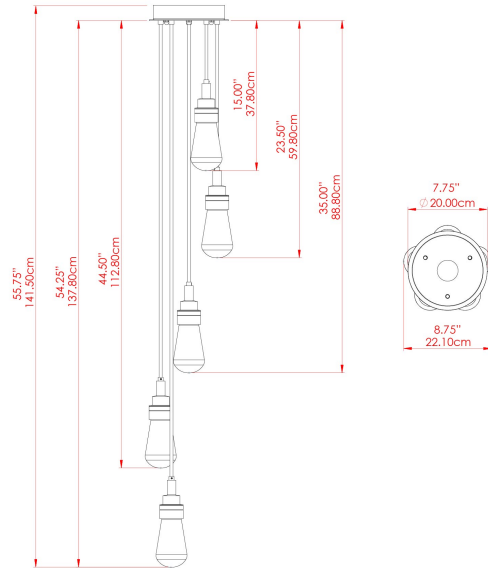

MATERIAL	Brass | Steel
HEIGHT	51.25"
WIDTH | DIAMETER	8.75"
LENGTH | PROJECTION	51.25"
WEIGHT	4.1 kg | 9 lbs
LAMPHOLDER	E26
MAX WATTAGE	6.5W
VOLTAGE	110/120v
ENVIRONMENTAL RATING	Wet Location (IP65)
CLASS PROTECTION	Class I
SHADE	GL189 x 5
FLEX | BAR | CHAIN LENGTH	n/a
CABLE TYPE	MLOCA001 | Brown Fabric Braided Outdoor Rubber Cable | 2 Core Round