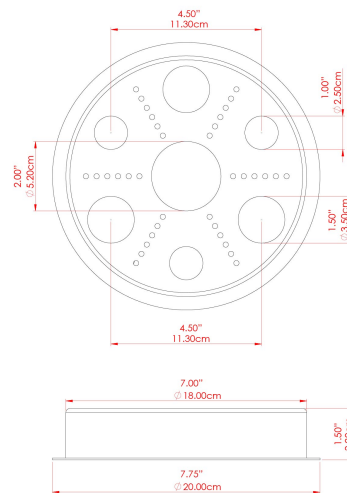

FIXING BRACKET: MLROSE24

Product Notes:
1) Bulbs not included. 2) Dimensions do not include bulbs. 3) All products are individually made-to-order and therefore may differ slightly within manufacturing tolerances. 4) Cable / chain can be shortened during installation. Longer cable / chain lengths available on request. 5) Additional color finishes may be available on request. 6) Twisted cable is not available for UL wired products. Round cable in black or brown only is supplied instead. 7) Refer to our website for a full list of terms and conditions.