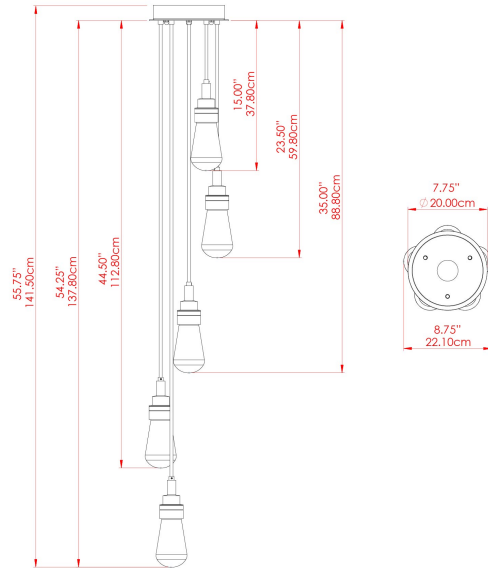

MATERIAL	Brass | Steel
HEIGHT	51.25"
WIDTH | DIAMETER	9.5"
LENGTH | PROJECTION	51.25"
WEIGHT	4.1 kg | 9 lbs
LAMPHOLDER	E26
MAX WATTAGE	6.5W
VOLTAGE	110/120v
ENVIRONMENTAL RATING	Wet Location (IP65)
CLASS PROTECTION	Class I
SHADE	GL188 x 5
FLEX | BAR | CHAIN LENGTH	n/a
CABLE TYPE	MLOCA002 | Black Fabric Braided Outdoor Rubber Cable | 2 Core Round