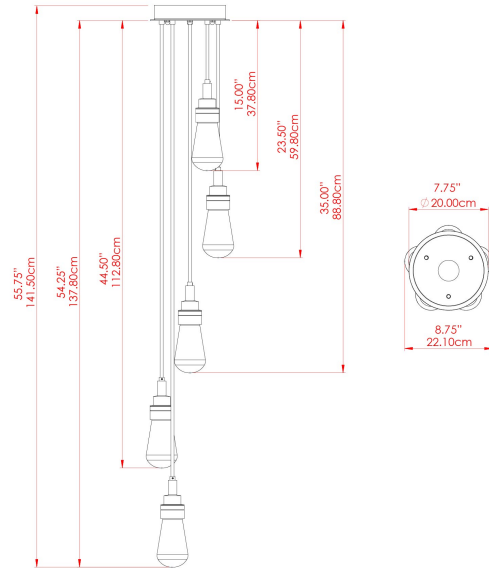

MATERIAL	Brass | Steel
HEIGHT	51.25"
WIDTH | DIAMETER	8.75"
LENGTH | PROJECTION	51.25"
WEIGHT	4.1 kg | 9 lbs
LAMPHOLDER	E26
MAX WATTAGE	6.5W
VOLTAGE	110/120v
ENVIRONMENTAL RATING	Wet Location (IP65)
CLASS PROTECTION	Class I
SHADE	BO-IPGLASS-OPAL x 5
FLEX | BAR | CHAIN LENGTH	n/a
CABLE TYPE	MLOCA002 | Black Fabric Braided Outdoor Rubber Cable | 2 Core Round