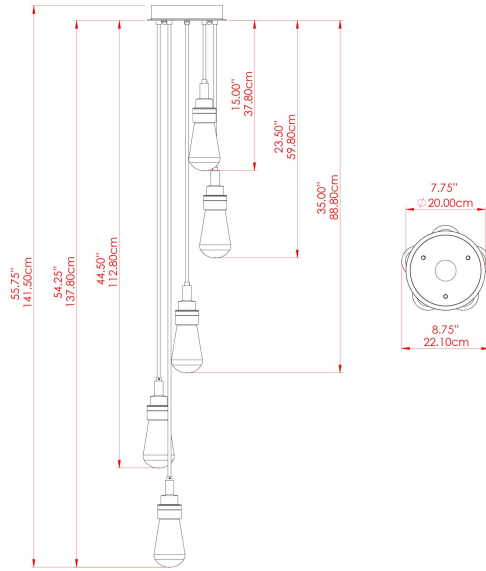

MATERIAL	Brass | Steel
HEIGHT	51.25"
WIDTH | DIAMETER	8.75"
LENGTH | PROJECTION	51.25"
WEIGHT	4.1 kg | 9 lbs
LAMPHOLDER	E26
MAX WATTAGE	6.5W
VOLTAGE	110/120v
ENVIRONMENTAL RATING	Wet Location (IP65)
CLASS PROTECTION	Class I
SHADE	BO-IP.GLASS x 5
FLEX | BAR | CHAIN LENGTH	n/a
CABLE TYPE	MLOCA002 | Black Fabric Braided Outdoor Rubber Cable | 2 Core Round