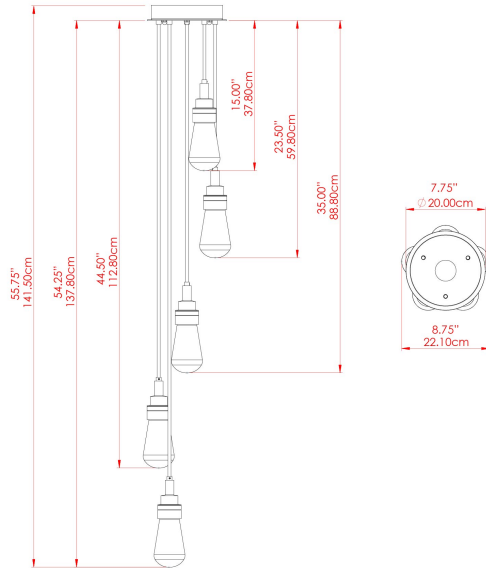

MATERIAL	Brass Steel
HEIGHT	51.25"
WIDTH DIAMETER	8.75"
LENGTH PROJECTION	51.25"
WEIGHT	4.1 kg 9 lbs
LAMPHOLDER	E26
MAX WATTAGE	6.5W
VOLTAGE	110/120v
ENVIRONMENTAL RATING	Wet Location (IP65)
CLASS PROTECTION	Class I
SHADE	BO-IP.GLASS x 5
FLEX BAR CHAIN LENGTH	n/a
CABLE TYPE	MLOCA001 Brown Fabric Braided Outdoor Rubber Cable 2 Core Round

MATERIAL	Brass
HEIGHT	51.25"
WIDTH DIAMETER	9.5"
LENGTH PROJECTION	51.25"
WEIGHT	4.1 kg 9 lbs
LAMPHOLDER	E26
MAX WATTAGE	6.5W
VOLTAGE	110/120v
ENVIRONMENTAL RATING	Wet Location (IP65)
CLASS PROTECTION	Class I
SHADE	GL186 x 5
FLEX BAR CHAIN LENGTH	n/a
CABLE TYPE	MLOCA001 Brown Fabric Braided Outdoor Rubber Cable 2 Core Round

MATERIAL	Brass Steel
HEIGHT	51.25"
WIDTH DIAMETER	8.75"
LENGTH PROJECTION	51.25"
WEIGHT	4.1 kg 9 lbs
LAMPHOLDER	E26
MAX WATTAGE	6.5W
VOLTAGE	110/120v
ENVIRONMENTAL RATING	Wet Location (IP65)
CLASS PROTECTION	Class I
SHADE	GL189 x 5
FLEX BAR CHAIN LENGTH	n/a
CABLE TYPE	MLOCA001 Brown Fabric Braided Outdoor Rubber Cable 2 Core Round

MATERIAL	Brass Steel
HEIGHT	51.25"
WIDTH DIAMETER	9.5"
LENGTH PROJECTION	51.25"
WEIGHT	4.1 kg 9 lbs
LAMPHOLDER	E26
MAX WATTAGE	6.5W
VOLTAGE	110/120v
ENVIRONMENTAL RATING	Wet Location (IP65)
CLASS PROTECTION	Class I
SHADE	GL187 x 5
FLEX BAR CHAIN LENGTH	n/a
CABLE TYPE	MLOCA001 Brown Fabric Braided Outdoor Rubber Cable 2 Core Round