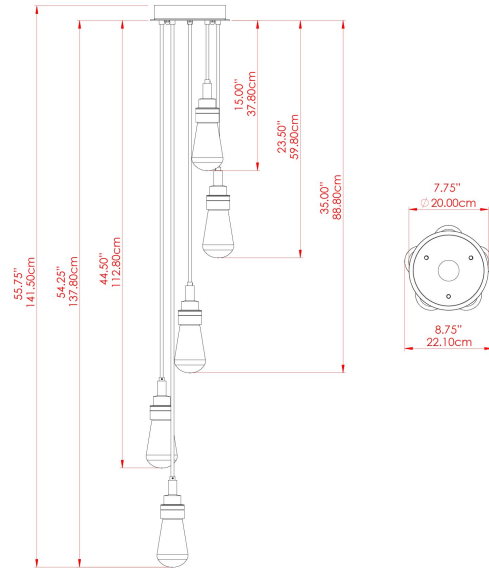

MATERIAL	Brass | Steel
HEIGHT	51.25"
WIDTH | DIAMETER	8.75"
LENGTH | PROJECTION	51.25"
WEIGHT	4.1 kg | 9 lbs
LAMPHOLDER	E26
MAX WATTAGE	6.5W
VOLTAGE	110/120v
ENVIRONMENTAL RATING	Wet Location (IP65)
CLASS PROTECTION	Class I
SHADE	GL189 x 5
FLEX | BAR | CHAIN LENGTH	n/a
CABLE TYPE	MLOCA001 | Brown Fabric Braided Outdoor Rubber Cable | 2 Core Round