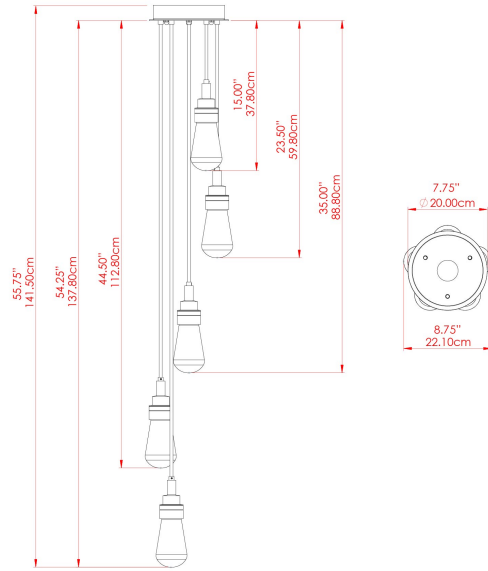

MATERIAL	Brass | Steel
HEIGHT	51.25"
WIDTH | DIAMETER	9.5"
LENGTH | PROJECTION	51.25"
WEIGHT	4.1 kg | 9 lbs
LAMPHOLDER	E26
MAX WATTAGE	6.5W
VOLTAGE	110/120v
ENVIRONMENTAL RATING	Wet Location (IP65)
CLASS PROTECTION	Class I
SHADE	GL187 x 5
FLEX | BAR | CHAIN LENGTH	n/a
CABLE TYPE	MLOCA002 | Black Fabric Braided Outdoor Rubber Cable | 2 Core Round