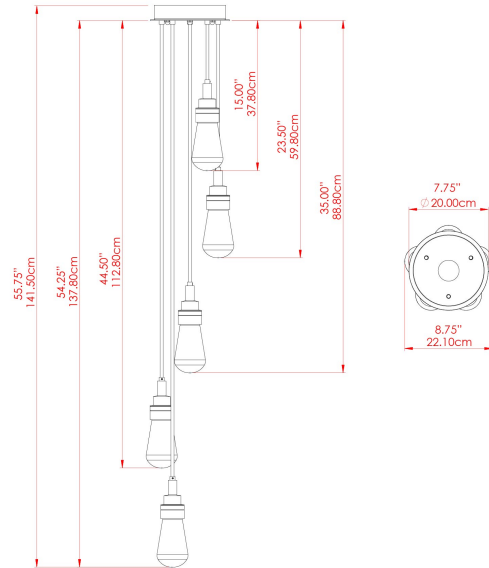

MATERIAL	Brass | Steel
HEIGHT	51.25"
WIDTH | DIAMETER	8.75"
LENGTH | PROJECTION	51.25"
WEIGHT	4.1 kg | 9 lbs
LAMPHOLDER	E26
MAX WATTAGE	6.5W
VOLTAGE	110/120v
ENVIRONMENTAL RATING	Wet Location (IP65)
CLASS PROTECTION	Class I
SHADE	BO-IP.GLASS x 5
FLEX | BAR | CHAIN LENGTH	n/a
CABLE TYPE	MLOCA002 | Black Fabric Braided Outdoor Rubber Cable | 2 Core Round