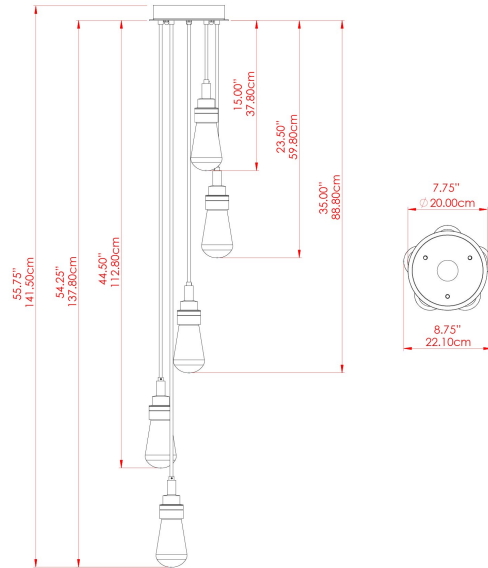

MATERIAL	Brass | Steel
HEIGHT	51.25"
WIDTH | DIAMETER	9.5"
LENGTH | PROJECTION	51.25"
WEIGHT	4.1 kg | 9 lbs
LAMPHOLDER	E26
MAX WATTAGE	6.5W
VOLTAGE	110/120v
ENVIRONMENTAL RATING	Wet Location (IP65)
CLASS PROTECTION	Class I
SHADE	GL186 x 5
FLEX | BAR | CHAIN LENGTH	n/a
CABLE TYPE	MLOCA002 | Black Fabric Braided Outdoor Rubber Cable | 2 Core Round