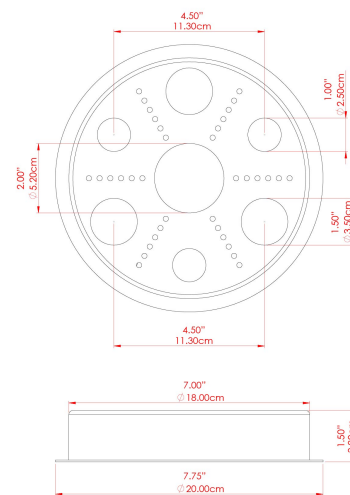

FIXING BRACKET: MLROSE24

Product Notes:
1) Bulbs not included. 2) Dimensions do not include bulbs. 3) All products are individually made-to-order and therefore may differ slightly within manufacturing tolerances. 4) Cable / chain can be shortened during installation. Longer cable / chain lengths available on request. 5) Additional color finishes may be available on request. 6) Twisted cable is not available for UL wired products. Round cable in black or brown only is supplied instead. 7) Refer to our website for a full list of terms and conditions.