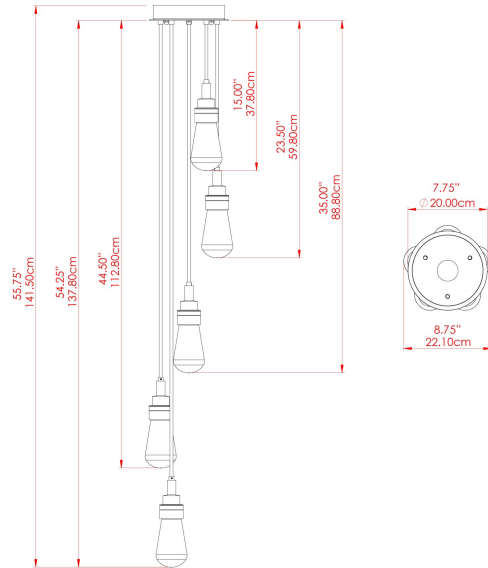

MATERIAL	Brass | Steel
HEIGHT	51.25"
WIDTH | DIAMETER	8.75"
LENGTH | PROJECTION	51.25"
WEIGHT	4.1 kg | 9 lbs
LAMPHOLDER	E26
MAX WATTAGE	6.5W
VOLTAGE	110/120v
ENVIRONMENTAL RATING	Wet Location (IP65)
CLASS PROTECTION	Class I
SHADE	GL191 x 5
FLEX | BAR | CHAIN LENGTH	n/a
CABLE TYPE	MLOCA002 | Black Fabric Braided Outdoor Rubber Cable | 2 Core Round