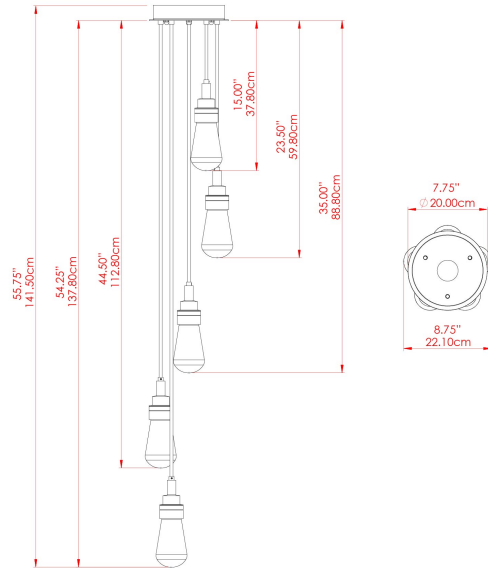

MATERIAL	Brass Steel
HEIGHT	51.25"
WIDTH DIAMETER	8.75"
LENGTH PROJECTION	51.25"
WEIGHT	4.1 kg 9 lbs
LAMPHOLDER	E26
MAX WATTAGE	6.5W
VOLTAGE	110/120v
ENVIRONMENTAL RATING	Wet Location (IP65)
CLASS PROTECTION	Class I
SHADE	BO-IP.GLASS x 5
FLEX BAR CHAIN LENGTH	n/a
CABLE TYPE	MLOCA001 Brown Fabric Braided Outdoor Rubber Cable 2 Core Round

MATERIAL	Brass Steel
HEIGHT	51.25"
WIDTH DIAMETER	8.75"
LENGTH PROJECTION	51.25"
WEIGHT	4.1 kg 9 lbs
LAMPHOLDER	E26
MAX WATTAGE	6.5W
VOLTAGE	110/120v
ENVIRONMENTAL RATING	Wet Location (IP65)
CLASS PROTECTION	Class I
SHADE	GL189 x 5
FLEX BAR CHAIN LENGTH	n/a
CABLE TYPE	MLOCA001 Brown Fabric Braided Outdoor Rubber Cable 2 Core Round

FIXING BRACKET: MLROSE24

MATERIAL	Brass Steel
HEIGHT	51.25"
WIDTH DIAMETER	8.75"
LENGTH PROJECTION	51.25"
WEIGHT	4.1 kg 9 lbs
LAMPHOLDER	E26
MAX WATTAGE	6.5W
VOLTAGE	110/120v
ENVIRONMENTAL RATING	Wet Location (IP65)
CLASS PROTECTION	Class I
SHADE	BO-IPGLASS-OPAL x 5
FLEX BAR CHAIN LENGTH	n/a
CABLE TYPE	MLOCA001 Brown Fabric Braided Outdoor Rubber Cable 2 Core Round

MATERIAL	Brass Steel
HEIGHT	51.25"
WIDTH DIAMETER	9.5"
LENGTH PROJECTION	51.25"
WEIGHT	4.1 kg 9 lbs
LAMPHOLDER	E26
MAX WATTAGE	6.5W
VOLTAGE	110/120v
ENVIRONMENTAL RATING	Wet Location (IP65)
CLASS PROTECTION	Class I
SHADE	GL187 x 5
FLEX BAR CHAIN LENGTH	n/a
CABLE TYPE	MLOCA001 Brown Fabric Braided Outdoor Rubber Cable 2 Core Round