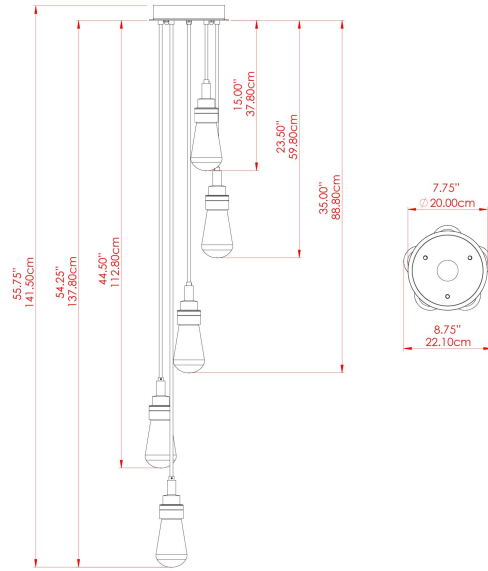

MATERIAL	Brass | Steel
HEIGHT	51.25"
WIDTH | DIAMETER	8.75"
LENGTH | PROJECTION	51.25"
WEIGHT	4.1 kg | 9 lbs
LAMPHOLDER	E26
MAX WATTAGE	6.5W
VOLTAGE	110/120v
ENVIRONMENTAL RATING	Wet Location (IP65)
CLASS PROTECTION	Class I
SHADE	GL191 x 5
FLEX | BAR | CHAIN LENGTH	n/a
CABLE TYPE	MLOCA001 | Brown Fabric Braided Outdoor Rubber Cable | 2 Core Round