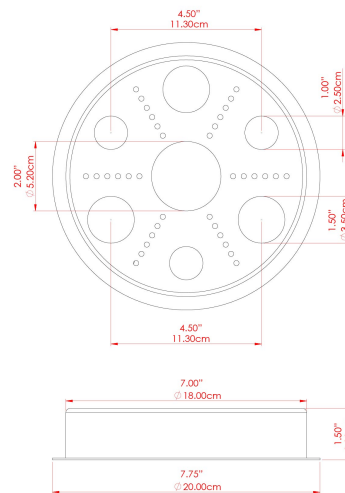

FIXING BRACKET: MLROSE24

Product Notes:
1) Bulbs not included. 2) Dimensions do not include bulbs. 3) All products are individually made-to-order and therefore may differ slightly within manufacturing tolerances. 4) Cable / chain can be shortened during installation. Longer cable / chain lengths available on request. 5) Additional color finishes may be available on request. 6) Twisted cable is not available for UL wired products. Round cable in black or brown only is supplied instead. 7) Refer to our website for a full list of terms and conditions.