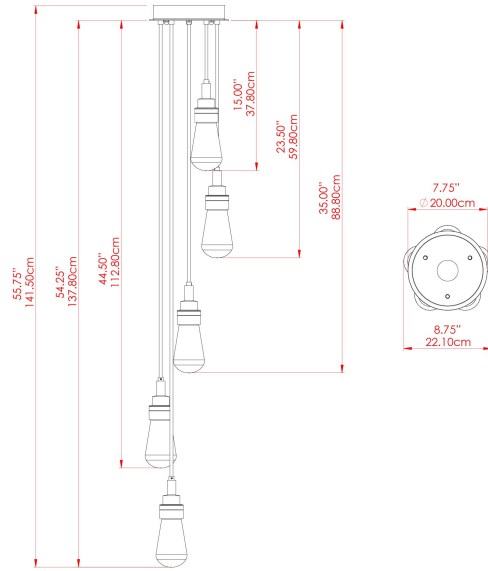

MATERIAL	Brass | Steel
HEIGHT	51.25"
WIDTH | DIAMETER	9.5"
LENGTH | PROJECTION	51.25"
WEIGHT	4.1 kg | 9 lbs
LAMPHOLDER	E26
MAX WATTAGE	6.5W
VOLTAGE	110/120v
ENVIRONMENTAL RATING	Wet Location (IP65)
CLASS PROTECTION	Class I
SHADE	GL188 x 5
FLEX | BAR | CHAIN LENGTH	n/a
CABLE TYPE	MLOCA002 | Black Fabric Braided Outdoor Rubber Cable | 2 Core Round