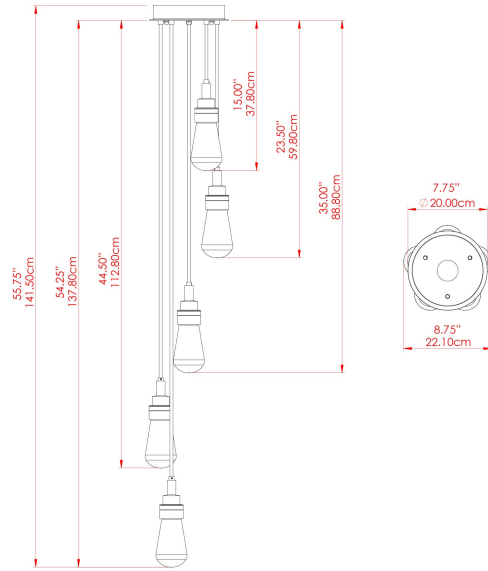

MATERIAL	Brass | Steel
HEIGHT	51.25"
WIDTH | DIAMETER	9.5"
LENGTH | PROJECTION	51.25"
WEIGHT	4.1 kg | 9 lbs
LAMPHOLDER	E26
MAX WATTAGE	6.5W
VOLTAGE	110/120v
ENVIRONMENTAL RATING	Wet Location (IP65)
CLASS PROTECTION	Class I
SHADE	GL186 x 5
FLEX | BAR | CHAIN LENGTH	n/a
CABLE TYPE	MLOCA002 | Black Fabric Braided Outdoor Rubber Cable | 2 Core Round