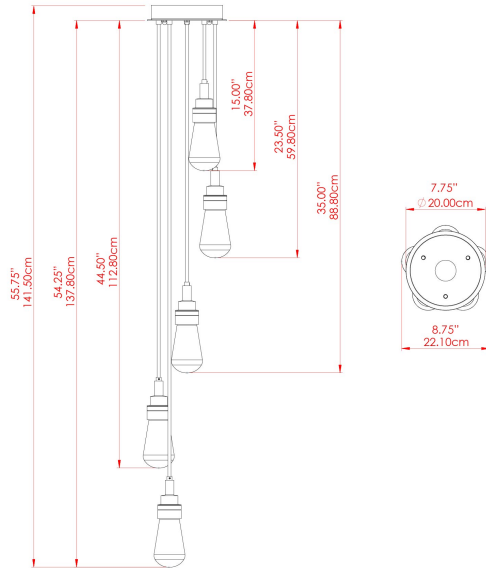

MATERIAL	Brass | Steel
HEIGHT	51.25"
WIDTH | DIAMETER	11.75"
LENGTH | PROJECTION	51.25"
WEIGHT	4.1 kg | 9 lbs
LAMPHOLDER	E26
MAX WATTAGE	6.5W
VOLTAGE	110/120v
ENVIRONMENTAL RATING	Wet Location (IP65)
CLASS PROTECTION	Class I
SHADE	GL191 x 5
FLEX | BAR | CHAIN LENGTH	n/a
CABLE TYPE	MLOCA001 | Brown Fabric Braided Outdoor Rubber Cable | 2 Core Round