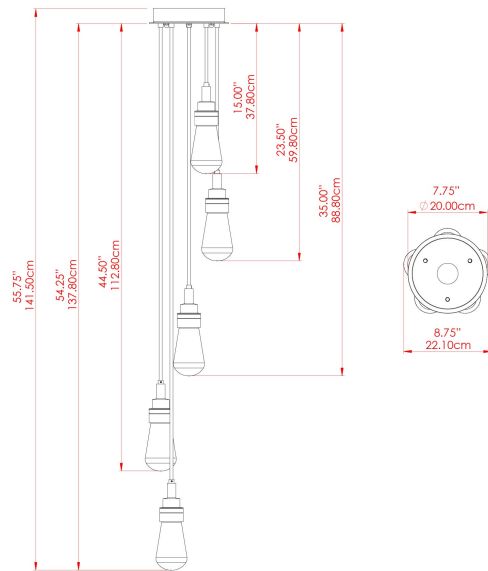

MATERIAL	Brass Steel
HEIGHT	51.25"
WIDTH DIAMETER	8.75"
LENGTH PROJECTION	51.25"
WEIGHT	4.1 kg 9 lbs
LAMPHOLDER	E26
MAX WATTAGE	6.5W
VOLTAGE	110/120v
ENVIRONMENTAL RATING	Wet Location (IP65)
CLASS PROTECTION	Class I
SHADE	BO-IP.GLASS x 5
FLEX BAR CHAIN LENGTH	n/a
CABLE TYPE	MLOCA001 Brown Fabric Braided Outdoor Rubber Cable 2 Core Round

MATERIAL	Brass
HEIGHT	51.25"
WIDTH DIAMETER	9.5"
LENGTH PROJECTION	51.25"
WEIGHT	4.1 kg 9 lbs
LAMPHOLDER	E26
MAX WATTAGE	6.5W
VOLTAGE	110/120v
ENVIRONMENTAL RATING	Wet Location (IP65)
CLASS PROTECTION	Class I
SHADE	GL186 x 5
FLEX BAR CHAIN LENGTH	n/a
CABLE TYPE	MLOCA001 Brown Fabric Braided Outdoor Rubber Cable 2 Core Round

MATERIAL	Brass Steel
HEIGHT	51.25"
WIDTH DIAMETER	8.75"
LENGTH PROJECTION	51.25"
WEIGHT	4.1 kg 9 lbs
LAMPHOLDER	E26
MAX WATTAGE	6.5W
VOLTAGE	110/120v
ENVIRONMENTAL RATING	Wet Location (IP65)
CLASS PROTECTION	Class I
SHADE	GL189 x 5
FLEX BAR CHAIN LENGTH	n/a
CABLE TYPE	MLOCA001 Brown Fabric Braided Outdoor Rubber Cable 2 Core Round

MATERIAL	Brass Steel
HEIGHT	51.25"
WIDTH DIAMETER	9.5"
LENGTH PROJECTION	51.25"
WEIGHT	4.1 kg 9 lbs
LAMPHOLDER	E26
MAX WATTAGE	6.5W
VOLTAGE	110/120v
ENVIRONMENTAL RATING	Wet Location (IP65)
CLASS PROTECTION	Class I
SHADE	GL187 x 5
FLEX BAR CHAIN LENGTH	n/a
CABLE TYPE	MLOCA001 Brown Fabric Braided Outdoor Rubber Cable 2 Core Round