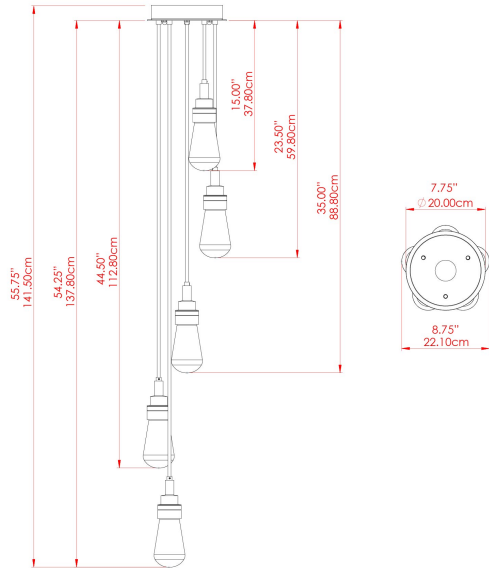

MATERIAL	Brass Steel
HEIGHT	51.25"
WIDTH DIAMETER	8.75"
LENGTH PROJECTION	51.25"
WEIGHT	4.1 kg 9 lbs
LAMPHOLDER	E26
MAX WATTAGE	6.5W
VOLTAGE	110/120v
ENVIRONMENTAL RATING	Wet Location (IP65)
CLASS PROTECTION	Class I
SHADE	BO-IP.GLASS x 5
FLEX BAR CHAIN LENGTH	n/a
CABLE TYPE	MLOCA002 Black Fabric Braided Outdoor Rubber Cable 2 Core Round

MATERIAL	Brass Steel
HEIGHT	51.25"
WIDTH DIAMETER	8.75"
LENGTH PROJECTION	51.25"
WEIGHT	4.1 kg 9 lbs
LAMPHOLDER	E26
MAX WATTAGE	6.5W
VOLTAGE	110/120v
ENVIRONMENTAL RATING	Wet Location (IP65)
CLASS PROTECTION	Class I
SHADE	GL189 x 5
FLEX BAR CHAIN LENGTH	n/a
CABLE TYPE	MLOCA001 Brown Fabric Braided Outdoor Rubber Cable 2 Core Round

SEOUL Custom Light

MLBF001POLBRSG186 Polished Brass

MATERIAL	Brass
HEIGHT	51.25"
WIDTH DIAMETER	9.5"
LENGTH PROJECTION	51.25"
WEIGHT	4.1 kg 9 lbs
LAMPHOLDER	E26
MAX WATTAGE	6.5W
VOLTAGE	110/120v
ENVIRONMENTAL RATING	Dry Location (IP20)
CLASS PROTECTION	Class I
SHADE	GL186 x 5
FLEX BAR CHAIN LENGTH	n/a
CABLE TYPE	MLOCA002 Black Fabric Braided Outdoor Rubber Cable 2 Core Round