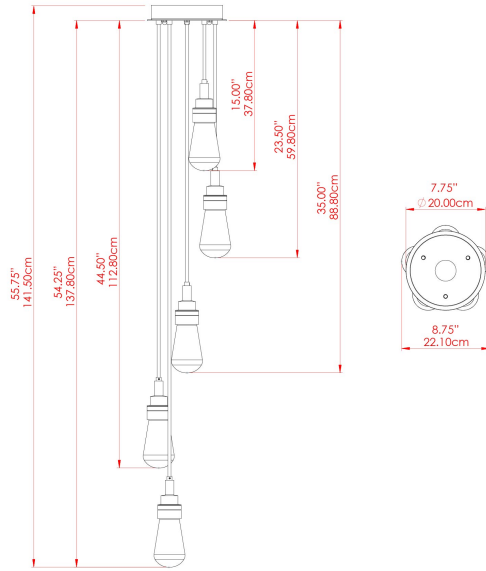

MATERIAL	Brass | Steel
HEIGHT	51.25"
WIDTH | DIAMETER	9.5"
LENGTH | PROJECTION	51.25"
WEIGHT	4.1 kg | 9 lbs
LAMP HOLDER	E26
MAX WATTAGE	6.5W
VOLTAGE	110/120v
ENVIRONMENTAL RATING	Wet Location (IP65)
CLASS PROTECTION	Class I
SHADE	GL188 x 5
FLEX | BAR | CHAIN LENGTH	n/a
CABLE TYPE	MLOCA001 | Brown Fabric Braided Outdoor Rubber Cable | 2 Core Round