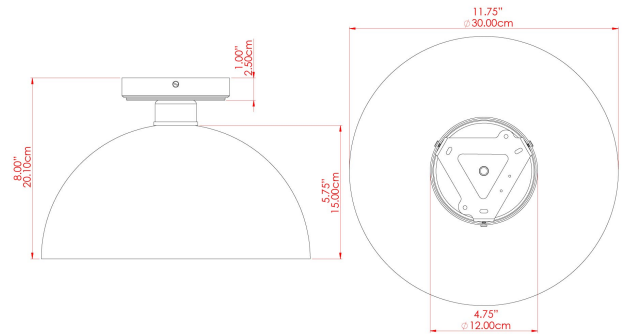

MAUA 30CM Ceiling Light

MLCF124ANTBRS Antique Brass

MATERIAL	Brass
HEIGHT	11.75"
WIDTH DIAMETER	11.75"
LENGTH PROJECTION	4.25"
WEIGHT	1.6 kg 3.5 lbs
LAMPHOLDER	E26
MAX WATTAGE	40W
VOLTAGE	110/120v
ENVIRONMENTAL RATING	Dry Location (IP20)
CLASS PROTECTION	Class I
SHADE	-
FLEX BAR CHAIN LENGTH	n/a
CABLE TYPE	

MAUA 30CM Ceiling Light

MLCF124ANTSLV Antique Silver

MATERIAL	Brass
HEIGHT	11.75"
WIDTH DIAMETER	11.75"
LENGTH PROJECTION	7.5"
WEIGHT	1.6 kg 3.5 lbs
LAMPHOLDER	E26
MAX WATTAGE	40W
VOLTAGE	110/120v
ENVIRONMENTAL RATING	Dry Location (IP20)
CLASS PROTECTION	Class I
SHADE	-
FLEX BAR CHAIN LENGTH	n/a
CABLE TYPE	

MAUA 30CM Ceiling Light

MLCF124POLBRS Polished Brass

MATERIAL	Brass
HEIGHT	11.75"
WIDTH DIAMETER	11.75"
LENGTH PROJECTION	7.5"
WEIGHT	1.6 kg 3.5 lbs
LAMPHOLDER	E26
MAX WATTAGE	40W
VOLTAGE	110/120v
ENVIRONMENTAL RATING	Dry Location (IP20)
CLASS PROTECTION	Class I
SHADE	-
FLEX BAR CHAIN LENGTH	n/a
CABLE TYPE	

MAUA 30CM Ceiling Light

MLCF124SATBRS Satin Brass

MATERIAL	Brass
HEIGHT	11.75"
WIDTH DIAMETER	11.75"
LENGTH PROJECTION	7.5"
WEIGHT	1.6 kg 3.5 lbs
LAMPHOLDER	E26
MAX WATTAGE	40W
VOLTAGE	110/120v
ENVIRONMENTAL RATING	Dry Location (IP20)
CLASS PROTECTION	Class I
SHADE	-
FLEX BAR CHAIN LENGTH	n/a
CABLE TYPE	