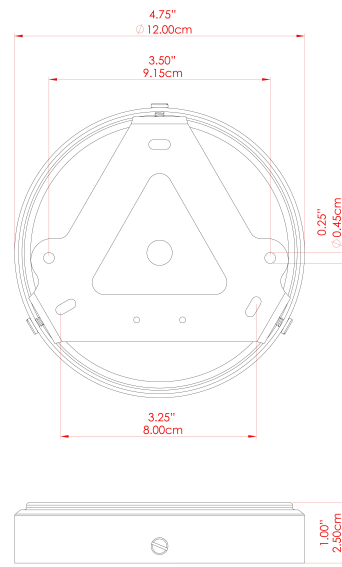

FIXING BRACKET: MLWB17 | Antique Brass

Product Notes:
1) Bulbs not included. 2) Dimensions do not include bulbs. 3) All products are individually made-to-order and therefore may differ slightly within manufacturing tolerances. 4) Cable / chain can be shortened during installation. Longer cable / chain lengths available on request. 5) Additional color finishes may be available on request. 6) Twisted cable is not available for UL wired products. Round cable in black or brown only is supplied instead. 7) Refer to our website for a full list of terms and conditions.