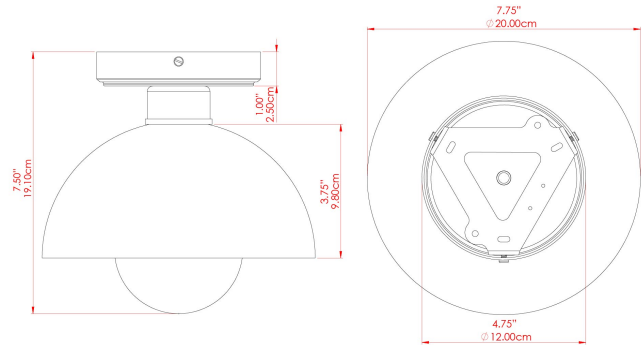

MAUA 20CM Ceiling Light

MLCF123ANTBRS Antique Brass

MATERIAL	Brass
HEIGHT	7.75"
WIDTH DIAMETER	7.75"
LENGTH PROJECTION	5.5"
WEIGHT	0.94 kg 2 lbs
LAMPHOLDER	E26
MAX WATTAGE	40W
VOLTAGE	110/120v
ENVIRONMENTAL RATING	Dry Location (IP20)
CLASS PROTECTION	Class I
SHADE	-
FLEX BAR CHAIN LENGTH	n/a
CABLE TYPE	

FIXING BRACKET: MLWB17 | Antique Brass

MAUA 20CM Ceiling Light

MLCF123ANTSLV Antique Silver

MATERIAL	Brass
HEIGHT	7.75"
WIDTH DIAMETER	7.75"
LENGTH PROJECTION	5.5"
WEIGHT	0.94 kg 2 lbs
LAMPHOLDER	E26
MAX WATTAGE	40W
VOLTAGE	110/120v
ENVIRONMENTAL RATING	Dry Location (IP20)
CLASS PROTECTION	Class I
SHADE	-
FLEX BAR CHAIN LENGTH	n/a
CABLE TYPE	

MAUA 20CM Ceiling Light

MLCF123POLBRS Polished Brass

MATERIAL	Brass
HEIGHT	7.75"
WIDTH DIAMETER	7.75"
LENGTH PROJECTION	5.5"
WEIGHT	0.94 kg 2 lbs
LAMPHOLDER	E26
MAX WATTAGE	40W
VOLTAGE	110/120v
ENVIRONMENTAL RATING	Dry Location (IP20)
CLASS PROTECTION	Class I
SHADE	-
FLEX BAR CHAIN LENGTH	n/a
CABLE TYPE	

MAUA 20CM Ceiling Light

MLCF123SATBRS Satin Brass

MATERIAL	Brass
HEIGHT	7.75"
WIDTH DIAMETER	7.75"
LENGTH PROJECTION	5.5"
WEIGHT	0.94 kg 2 lbs
LAMPHOLDER	E26
MAX WATTAGE	40W
VOLTAGE	110/120v
ENVIRONMENTAL RATING	Dry Location (IP20)
CLASS PROTECTION	Class I
SHADE	-
FLEX BAR CHAIN LENGTH	n/a
CABLE TYPE	