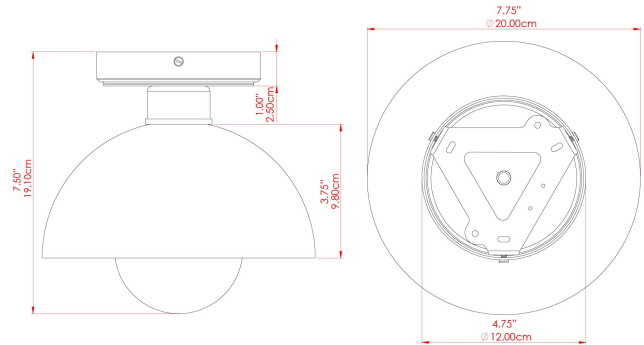

MAUA 20CM Ceiling Light

MLCF123ANTBRS Antique Brass

MATERIAL	Brass
HEIGHT	7.75"
WIDTH DIAMETER	7.75"
LENGTH PROJECTION	5.5"
WEIGHT	0.94 kg 2 lbs
LAMPHOLDER	E26
MAX WATTAGE	40W
VOLTAGE	110/120v
ENVIRONMENTAL RATING	Dry Location (IP20)
CLASS PROTECTION	Class I
SHADE	-
FLEX BAR CHAIN LENGTH	n/a
CABLE TYPE	

MAUA 20CM Ceiling Light

MLCF123POLBRS Polished Brass

MATERIAL	Brass
HEIGHT	7.75"
WIDTH DIAMETER	7.75"
LENGTH PROJECTION	5.5"
WEIGHT	0.94 kg 2 lbs
LAMPHOLDER	E26
MAX WATTAGE	40W
VOLTAGE	110/120v
ENVIRONMENTAL RATING	Dry Location (IP20)
CLASS PROTECTION	Class I
SHADE	-
FLEX BAR CHAIN LENGTH	n/a
CABLE TYPE	

FIXING BRACKET: MLWB17 | Polished Brass

Product Notes:
 1) Bulbs not included. 2) Dimensions do not include bulbs. 3) All products are individually made-to-order and therefore may differ slightly within manufacturing tolerances. 4) Cable / chain can be shortened during installation. Longer cable / chain lengths available on request. 5) Additional color finishes may be available on request. 6) Twisted cable is not available for UL wired products. Round cable in black or brown only is supplied instead. 7) Refer to our website for a full list of terms and conditions.

MAUA 20CM Ceiling Light

MLCF123SATBRS Satin Brass

MATERIAL	Brass
HEIGHT	7.75"
WIDTH DIAMETER	7.75"
LENGTH PROJECTION	5.5"
WEIGHT	0.94 kg 2 lbs
LAMPHOLDER	E26
MAX WATTAGE	40W
VOLTAGE	110/120v
ENVIRONMENTAL RATING	Dry Location (IP20)
CLASS PROTECTION	Class I
SHADE	-
FLEX BAR CHAIN LENGTH	n/a
CABLE TYPE	