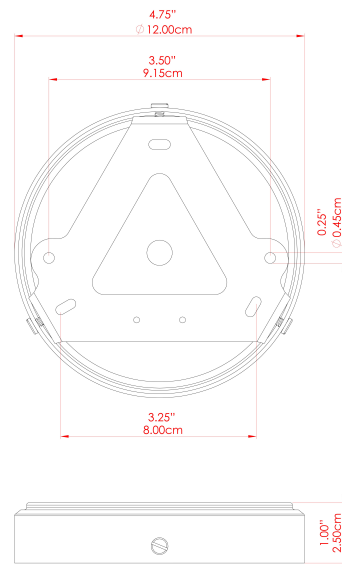

MAUA 20CM Ceiling Light

MLCF123ANTBRS Antique Brass

MATERIAL	Brass
HEIGHT	7.75"
WIDTH DIAMETER	7.75"
LENGTH PROJECTION	5.5"
WEIGHT	0.94 kg 2 lbs
LAMPHOLDER	E26
MAX WATTAGE	40W
VOLTAGE	110/120v
ENVIRONMENTAL RATING	Dry Location (IP20)
CLASS PROTECTION	Class I
SHADE	-
FLEX BAR CHAIN LENGTH	n/a
CABLE TYPE	

FIXING BRACKET: MLWB17 | Antique Brass

MAUA 20CM Ceiling Light

MLCF123ANTSLV Antique Silver

MATERIAL	Brass
HEIGHT	7.75"
WIDTH DIAMETER	7.75"
LENGTH PROJECTION	5.5"
WEIGHT	0.94 kg 2 lbs
LAMPHOLDER	E26
MAX WATTAGE	40W
VOLTAGE	110/120v
ENVIRONMENTAL RATING	Dry Location (IP20)
CLASS PROTECTION	Class I
SHADE	-
FLEX BAR CHAIN LENGTH	n/a
CABLE TYPE	

MAUA 20CM Ceiling Light

MLCF123POLBRS Polished Brass

MATERIAL	Brass
HEIGHT	7.75"
WIDTH DIAMETER	7.75"
LENGTH PROJECTION	5.5"
WEIGHT	0.94 kg 2 lbs
LAMPHOLDER	E26
MAX WATTAGE	40W
VOLTAGE	110/120v
ENVIRONMENTAL RATING	Dry Location (IP20)
CLASS PROTECTION	Class I
SHADE	-
FLEX BAR CHAIN LENGTH	n/a
CABLE TYPE	

MAUA 20CM Ceiling Light

MLCF123SATBRS Satin Brass

MATERIAL	Brass
HEIGHT	7.75"
WIDTH DIAMETER	7.75"
LENGTH PROJECTION	5.5"
WEIGHT	0.94 kg 2 lbs
LAMPHOLDER	E26
MAX WATTAGE	40W
VOLTAGE	110/120v
ENVIRONMENTAL RATING	Dry Location (IP20)
CLASS PROTECTION	Class I
SHADE	-
FLEX BAR CHAIN LENGTH	n/a
CABLE TYPE	