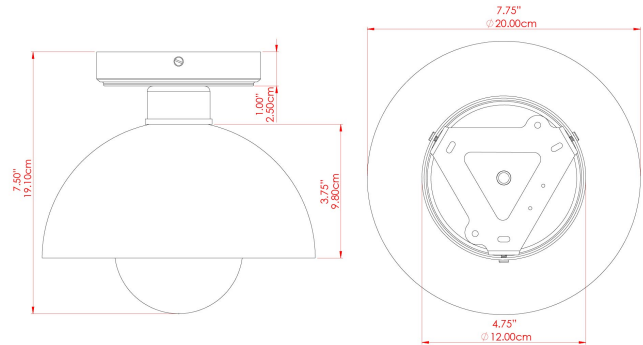

MAUA 20CM Ceiling Light

MLCF123ANTBRS Antique Brass

MATERIAL	Brass
HEIGHT	7.75"
WIDTH DIAMETER	7.75"
LENGTH PROJECTION	5.5"
WEIGHT	0.94 kg 2 lbs
LAMPHOLDER	E26
MAX WATTAGE	40W
VOLTAGE	110/120v
ENVIRONMENTAL RATING	Dry Location (IP20)
CLASS PROTECTION	Class I
SHADE	-
FLEX BAR CHAIN LENGTH	n/a
CABLE TYPE	

FIXING BRACKET: MLWB17 | Antique Brass

MAUA 20CM Ceiling Light

MLCF123ANTSLV Antique Silver

MATERIAL	Brass
HEIGHT	7.75"
WIDTH DIAMETER	7.75"
LENGTH PROJECTION	5.5"
WEIGHT	0.94 kg 2 lbs
LAMPHOLDER	E26
MAX WATTAGE	40W
VOLTAGE	110/120v
ENVIRONMENTAL RATING	Dry Location (IP20)
CLASS PROTECTION	Class I
SHADE	-
FLEX BAR CHAIN LENGTH	n/a
CABLE TYPE	

MAUA 20CM Ceiling Light

MLCF123POLBRS Polished Brass

MATERIAL	Brass
HEIGHT	7.75"
WIDTH DIAMETER	7.75"
LENGTH PROJECTION	5.5"
WEIGHT	0.94 kg 2 lbs
LAMPHOLDER	E26
MAX WATTAGE	40W
VOLTAGE	110/120v
ENVIRONMENTAL RATING	Dry Location (IP20)
CLASS PROTECTION	Class I
SHADE	-
FLEX BAR CHAIN LENGTH	n/a
CABLE TYPE	

MAUA 20CM Ceiling Light

MLCF123SATBRS Satin Brass

MATERIAL	Brass
HEIGHT	7.75"
WIDTH DIAMETER	7.75"
LENGTH PROJECTION	5.5"
WEIGHT	0.94 kg 2 lbs
LAMPHOLDER	E26
MAX WATTAGE	40W
VOLTAGE	110/120v
ENVIRONMENTAL RATING	Dry Location (IP20)
CLASS PROTECTION	Class I
SHADE	-
FLEX BAR CHAIN LENGTH	n/a
CABLE TYPE	