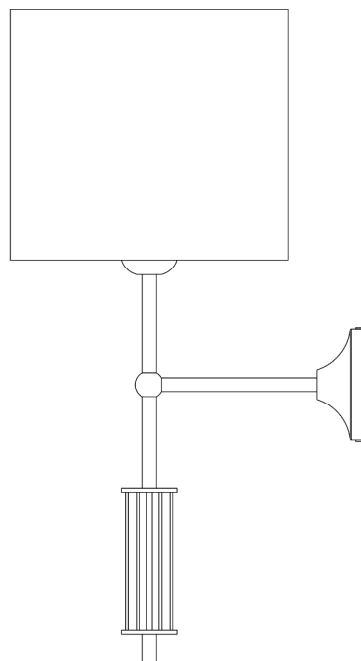

GOREY Wall Light

MLWL331ANTBRS Antique Brass

MATERIAL	Brass
HEIGHT	47cm 18.5"
WIDTH DIAMETER	20cm 7.87"
LENGTH PROJECTION	22cm 8.66"
WEIGHT	0.7KG 1.54lbs
LAMPHOLDER	E27 x 1
MAX WATTAGE	40W x 1
VOLTAGE	220/240v
IP RATING	20
CLASS PROTECTION	I
SHADE	MLFS002
FLEX BAR CHAIN LENGT	n/a
CABLE TYPE	-

GOREY Wall Light

MLWL331ANTSLV Antique Silver

MATERIAL	Brass
HEIGHT	47cm 18.5"
WIDTH DIAMETER	20cm 7.87"
LENGTH PROJECTION	22cm 8.66"
WEIGHT	0.7KG 1.54lbs
LAMPHOLDER	E27 x 1
MAX WATTAGE	40W x 1
VOLTAGE	220/240v
IP RATING	20
CLASS PROTECTION	I
SHADE	MLFS002
FLEX BAR CHAIN LENGT	n/a
CABLE TYPE	-

Fixing Bracket MLWB03 | Antique Silver

GOREY Wall Light

MLWL331PCBLK Black

MATERIAL	Brass
HEIGHT	47cm 18.5"
WIDTH DIAMETER	20cm 7.87"
LENGTH PROJECTION	22cm 8.66"
WEIGHT	0.7KG 1.54lbs
LAMPHOLDER	E27 x 1
MAX WATTAGE	40W x 1
VOLTAGE	220/240v
IP RATING	20
CLASS PROTECTION	I
SHADE	MLFS002
FLEX BAR CHAIN LENGT	n/a
CABLE TYPE	-

GOREY Wall Light

MLWL331PCMBK Matt Black

MATERIAL	Brass
HEIGHT	47cm 18.5"
WIDTH DIAMETER	20cm 7.87"
LENGTH PROJECTION	22cm 8.66"
WEIGHT	0.7KG 1.54lbs
LAMPHOLDER	E27 x 1
MAX WATTAGE	40W x 1
VOLTAGE	220/240v
IP RATING	20
CLASS PROTECTION	I
SHADE	MLFS002
FLEX BAR CHAIN LENGT	n/a
CABLE TYPE	-