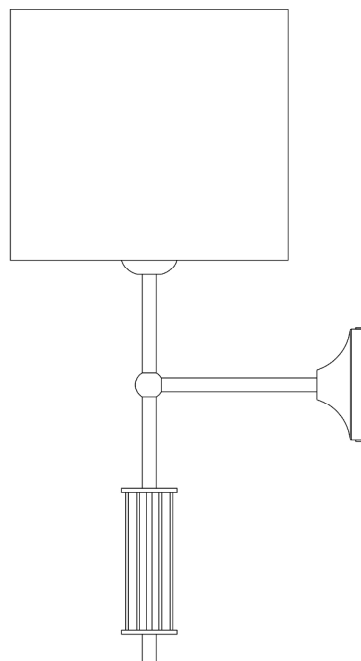

GOREY Wall Light

MLWL331ANTBRS Antique Brass

MATERIAL	Brass
HEIGHT	47cm 18.5"
WIDTH DIAMETER	20cm 7.87"
LENGTH PROJECTION	22cm 8.66"
WEIGHT	0.7KG 1.54lbs
LAMPHOLDER	E27 x 1
MAX WATTAGE	40W x 1
VOLTAGE	220/240v
IP RATING	20
CLASS PROTECTION	I
SHADE	MLFS002
FLEX BAR CHAIN LENGT	n/a
CABLE TYPE	-

Fixing Bracket MLWB03 | Antique Brass

Product Notes:

1) Lamps not included with light fixture. 2) All products are individually hand crafted, therefore may differ slightly within manufacturing tolerances. 3) Please refer to: <http://www.mullanlighting.com/terms> for full list of Terms & Conditions. 4) Cable/Chain can be shortened during installation. 5) Longer Cable/Chain available on request. 6) Additional colour finishes available on request. 7.) Dimensions do not include lamps. 8.) Products wired to UL standards will operate at 110/120v with the appropriate lampholders.

GOREY Wall Light

MLWL331ANTSLV Antique Silver

MATERIAL	Brass
HEIGHT	47cm 18.5"
WIDTH DIAMETER	20cm 7.87"
LENGTH PROJECTION	22cm 8.66"
WEIGHT	0.7KG 1.54lbs
LAMPHOLDER	E27 x 1
MAX WATTAGE	40W x 1
VOLTAGE	220/240v
IP RATING	20
CLASS PROTECTION	I
SHADE	MLFS002
FLEX BAR CHAIN LENGT	n/a
CABLE TYPE	-

Fixing Bracket MLWB03 | Antique Silver

GOREY Wall Light

MLWL331PCBLK Black

MATERIAL	Brass
HEIGHT	47cm 18.5"
WIDTH DIAMETER	20cm 7.87"
LENGTH PROJECTION	22cm 8.66"
WEIGHT	0.7KG 1.54lbs
LAMPHOLDER	E27 x 1
MAX WATTAGE	40W x 1
VOLTAGE	220/240v
IP RATING	20
CLASS PROTECTION	I
SHADE	MLFS002
FLEX BAR CHAIN LENGT	n/a
CABLE TYPE	-