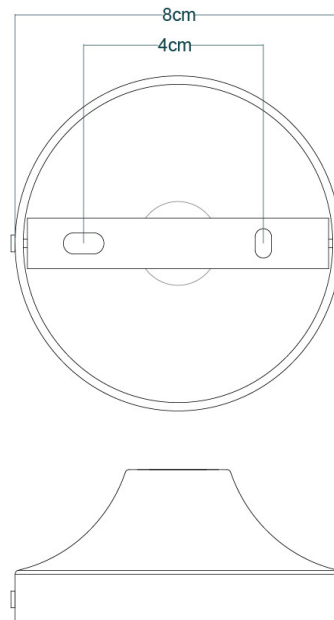

MATERIAL	Brass
HEIGHT	47cm | 18.5"
WIDTH | DIAMETER	20cm | 7.87"
LENGTH | PROJECTION	22cm | 8.66"
WEIGHT	0.7KG | 1.54lbs
LAMPHOLDER	E27 x 1
MAX WATTAGE	40W x 1
VOLTAGE	220/240v
IP RATING	20
CLASS PROTECTION	I
SHADE	MLFS002
FLEX | BAR | CHAIN LENGT	n/a
CABLE TYPE	-

Fixing Bracket MLWB03 | Satin Brass