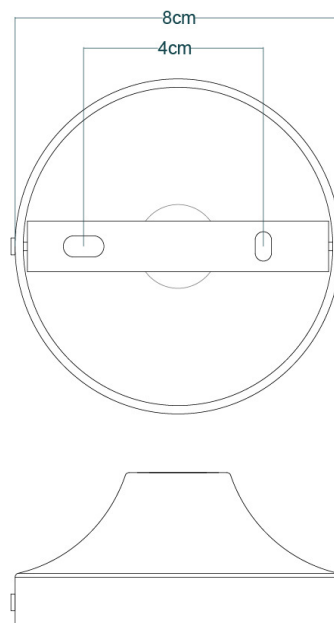

GOREY Wall Light

MLWL331PCMBK Matt Black

MATERIAL	Brass
HEIGHT	47cm 18.5"
WIDTH DIAMETER	20cm 7.87"
LENGTH PROJECTION	22cm 8.66"
WEIGHT	0.7KG 1.54lbs
LAMPHOLDER	E27 x 1
MAX WATTAGE	40W x 1
VOLTAGE	220/240v
IP RATING	20
CLASS PROTECTION	I
SHADE	MLFS002
FLEX BAR CHAIN LENGT	n/a
CABLE TYPE	-

GOREY Wall Light

MLWL331PCWTE White

MATERIAL	Brass
HEIGHT	47cm 18.5"
WIDTH DIAMETER	20cm 7.87"
LENGTH PROJECTION	22cm 8.66"
WEIGHT	0.7KG 1.54lbs
LAMPHOLDER	E27 x 1
MAX WATTAGE	40W x 1
VOLTAGE	220/240v
IP RATING	20
CLASS PROTECTION	I
SHADE	MLFS002
FLEX BAR CHAIN LENGT	n/a
CABLE TYPE	-

GOREY Wall Light

MLWL331POLBRS Polished Brass

MATERIAL	Brass
HEIGHT	47cm 18.5"
WIDTH DIAMETER	20cm 7.87"
LENGTH PROJECTION	22cm 8.66"
WEIGHT	0.7KG 1.54lbs
LAMPHOLDER	E27 x 1
MAX WATTAGE	40W x 1
VOLTAGE	220/240v
IP RATING	20
CLASS PROTECTION	I
SHADE	MLFS002
FLEX BAR CHAIN LENGT	n/a
CABLE TYPE	-

Fixing Bracket MLWB03 | Polished Brass

GOREY Wall Light

MLWL331SATBRS Satin Brass

MATERIAL	Brass
HEIGHT	47cm 18.5"
WIDTH DIAMETER	20cm 7.87"
LENGTH PROJECTION	22cm 8.66"
WEIGHT	0.7KG 1.54lbs
LAMPHOLDER	E27 x 1
MAX WATTAGE	40W x 1
VOLTAGE	220/240v
IP RATING	20
CLASS PROTECTION	I
SHADE	MLFS002
FLEX BAR CHAIN LENGT	n/a
CABLE TYPE	-