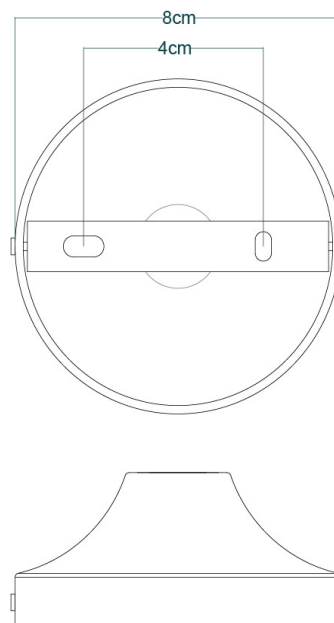

MATERIAL	Brass
HEIGHT	47cm | 18.5"
WIDTH | DIAMETER	20cm | 7.87"
LENGTH | PROJECTION	22cm | 8.66"
WEIGHT	0.7KG | 1.54lbs
LAMPHOLDER	E27 x 1
MAX WATTAGE	40W x 1
VOLTAGE	220/240v
IP RATING	20
CLASS PROTECTION	I
SHADE	MLFS002
FLEX | BAR | CHAIN LENGT	n/a
CABLE TYPE	-

Fixing Bracket MLWB03 | Antique Brass