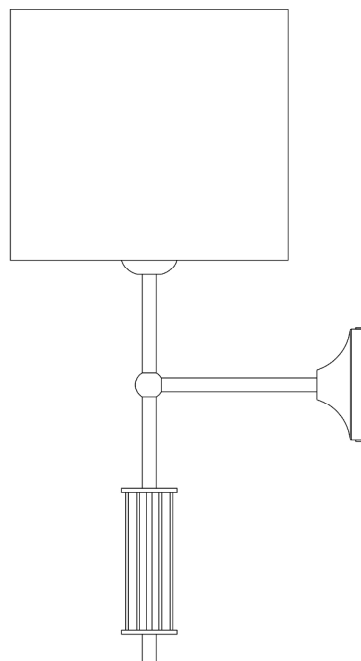

GOREY Wall Light

MLWL331ANTBRS Antique Brass

MATERIAL	Brass
HEIGHT	47cm 18.5"
WIDTH DIAMETER	20cm 7.87"
LENGTH PROJECTION	22cm 8.66"
WEIGHT	0.7KG 1.54lbs
LAMPHOLDER	E27 x 1
MAX WATTAGE	40W x 1
VOLTAGE	220/240v
IP RATING	20
CLASS PROTECTION	I
SHADE	MLFS002
FLEX BAR CHAIN LENGT	n/a
CABLE TYPE	-

GOREY Wall Light

MLWL331ANTSLV Antique Silver

MATERIAL	Brass
HEIGHT	47cm 18.5"
WIDTH DIAMETER	20cm 7.87"
LENGTH PROJECTION	22cm 8.66"
WEIGHT	0.7KG 1.54lbs
LAMPHOLDER	E27 x 1
MAX WATTAGE	40W x 1
VOLTAGE	220/240v
IP RATING	20
CLASS PROTECTION	I
SHADE	MLFS002
FLEX BAR CHAIN LENGT	n/a
CABLE TYPE	-

GOREY Wall Light

MLWL331POLBRS Polished Brass

MATERIAL	Brass
HEIGHT	47cm 18.5"
WIDTH DIAMETER	20cm 7.87"
LENGTH PROJECTION	22cm 8.66"
WEIGHT	0.7KG 1.54lbs
LAMPHOLDER	E27 x 1
MAX WATTAGE	40W x 1
VOLTAGE	220/240v
IP RATING	20
CLASS PROTECTION	I
SHADE	MLFS002
FLEX BAR CHAIN LENGT	n/a
CABLE TYPE	-

Fixing Bracket MLWB03 | Polished Brass

GOREY Wall Light

MLWL331SATBRS Satin Brass

MATERIAL	Brass
HEIGHT	47cm 18.5"
WIDTH DIAMETER	20cm 7.87"
LENGTH PROJECTION	22cm 8.66"
WEIGHT	0.7KG 1.54lbs
LAMPHOLDER	E27 x 1
MAX WATTAGE	40W x 1
VOLTAGE	220/240v
IP RATING	20
CLASS PROTECTION	I
SHADE	MLFS002
FLEX BAR CHAIN LENGT	n/a
CABLE TYPE	-