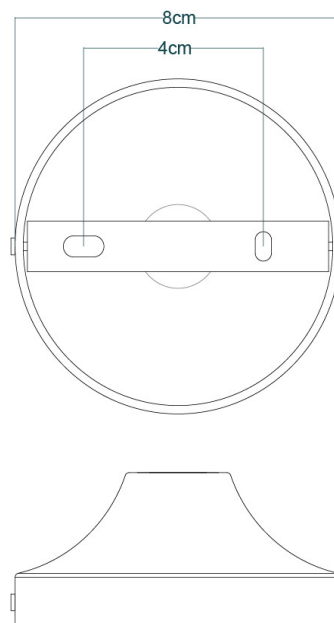

MATERIAL	Brass
HEIGHT	47cm | 18.5"
WIDTH | DIAMETER	20cm | 7.87"
LENGTH | PROJECTION	22cm | 8.66"
WEIGHT	0.7KG | 1.54lbs
LAMPHOLDER	E27 x 1
MAX WATTAGE	40W x 1
VOLTAGE	220/240v
IP RATING	20
CLASS PROTECTION	I
SHADE	MLFS002
FLEX | BAR | CHAIN LENGT	n/a
CABLE TYPE	-

Fixing Bracket MLWB03 | White