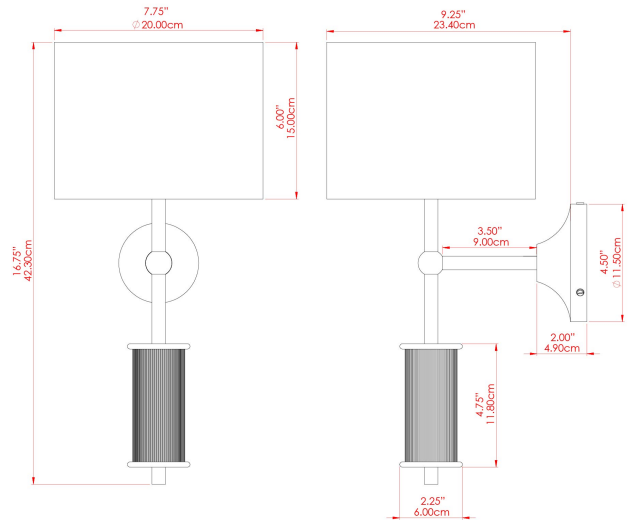

MATERIAL	Brass
HEIGHT	18.5"
WIDTH DIAMETER	7.75"
LENGTH PROJECTION	8.75"
WEIGHT	0.7 kg 1.5 lbs
LAMPHOLDER	E26
MAX WATTAGE	40W
VOLTAGE	110/120v
ENVIRONMENTAL RATING	Dry Location (IP20)
CLASS PROTECTION	Class I
SHADE	MLFS002
FLEX BAR CHAIN LENGTH	n/a
CABLE TYPE	

FIXING BRACKET: MLWB12 | Black

GOREY Wall Light

MLWL331POLBRS Polished Brass

MATERIAL	Brass
HEIGHT	18.5"
WIDTH DIAMETER	7.75"
LENGTH PROJECTION	8.75"
WEIGHT	0.7 kg 1.5 lbs
LAMPHOLDER	E26
MAX WATTAGE	40W
VOLTAGE	110/120v
ENVIRONMENTAL RATING	Dry Location (IP20)
CLASS PROTECTION	Class I
SHADE	MLFS002
FLEX BAR CHAIN LENGTH	n/a
CABLE TYPE	

FIXING BRACKET: MLWB12 | Polished Brass

GOREY Wall Light

MLWL331PCMBK Matt Black

MATERIAL	Brass
HEIGHT	18.5"
WIDTH DIAMETER	7.75"
LENGTH PROJECTION	8.75"
WEIGHT	0.7 kg 1.5 lbs
LAMPHOLDER	E26
MAX WATTAGE	40W
VOLTAGE	110/120v
ENVIRONMENTAL RATING	Dry Location (IP20)
CLASS PROTECTION	Class I
SHADE	MLFS002
FLEX BAR CHAIN LENGTH	n/a
CABLE TYPE	