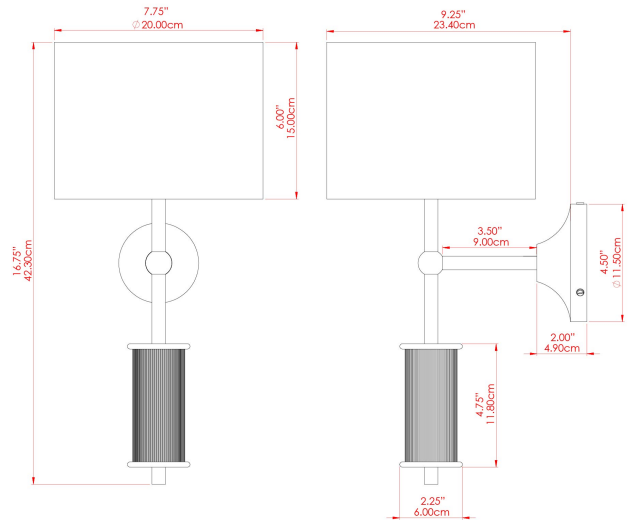

GOREY Wall Light

MLWL331ANTBRS Antique Brass

MATERIAL	Brass
HEIGHT	18.5"
WIDTH DIAMETER	7.75"
LENGTH PROJECTION	8.75"
WEIGHT	0.7 kg 1.5 lbs
LAMPHOLDER	E26
MAX WATTAGE	40W
VOLTAGE	110/120v
ENVIRONMENTAL RATING	Dry Location (IP20)
CLASS PROTECTION	Class I
SHADE	MLFS002
FLEX BAR CHAIN LENGTH	n/a
CABLE TYPE	

MATERIAL	Brass
HEIGHT	18.5"
WIDTH DIAMETER	7.75"
LENGTH PROJECTION	8.75"
WEIGHT	0.7 kg 1.5 lbs
LAMPHOLDER	E26
MAX WATTAGE	40W
VOLTAGE	110/120v
ENVIRONMENTAL RATING	Dry Location (IP20)
CLASS PROTECTION	Class I
SHADE	MLFS002
FLEX BAR CHAIN LENGTH	n/a
CABLE TYPE	

FIXING BRACKET: MLWB12 | Black

GOREY Wall Light

MLWL331POLBRS Polished Brass

MATERIAL	Brass
HEIGHT	18.5"
WIDTH DIAMETER	7.75"
LENGTH PROJECTION	8.75"
WEIGHT	0.7 kg 1.5 lbs
LAMPHOLDER	E26
MAX WATTAGE	40W
VOLTAGE	110/120v
ENVIRONMENTAL RATING	Dry Location (IP20)
CLASS PROTECTION	Class I
SHADE	MLFS002
FLEX BAR CHAIN LENGTH	n/a
CABLE TYPE	

FIXING BRACKET: MLWB12 | Polished Brass

GOREY Wall Light

MLWL331PCMBK Matt Black

MATERIAL	Brass
HEIGHT	18.5"
WIDTH DIAMETER	7.75"
LENGTH PROJECTION	8.75"
WEIGHT	0.7 kg 1.5 lbs
LAMPHOLDER	E26
MAX WATTAGE	40W
VOLTAGE	110/120v
ENVIRONMENTAL RATING	Dry Location (IP20)
CLASS PROTECTION	Class I
SHADE	MLFS002
FLEX BAR CHAIN LENGTH	n/a
CABLE TYPE	