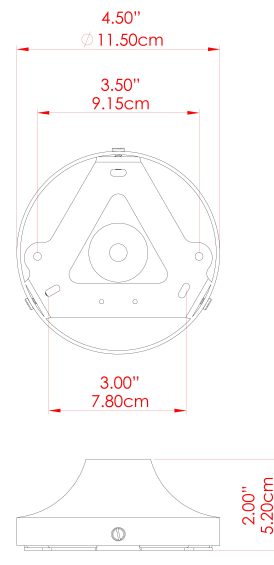

FIXING BRACKET: MLWB12 | Matt Black

Product Notes:
1) Bulbs not included. 2) Dimensions do not include bulbs. 3) All products are individually made-to-order and therefore may differ slightly within manufacturing tolerances. 4) Cable / chain can be shortened during installation. Longer cable / chain lengths available on request. 5) Additional color finishes may be available on request. 6) Twisted cable is not available for UL wired products. Round cable in black or brown only is supplied instead. 7) Refer to our website for a full list of terms and conditions.