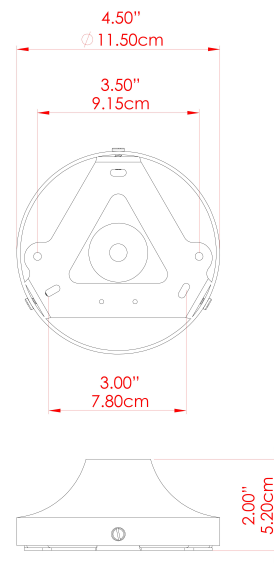

GOREY Wall Light

MLWL331ANTBRS Antique Brass

MATERIAL	Brass
HEIGHT	18.5"
WIDTH DIAMETER	7.75"
LENGTH PROJECTION	8.75"
WEIGHT	0.7 kg 1.5 lbs
LAMPHOLDER	E26
MAX WATTAGE	40W
VOLTAGE	110/120v
ENVIRONMENTAL RATING	Dry Location (IP20)
CLASS PROTECTION	Class I
SHADE	MLFS002
FLEX BAR CHAIN LENGTH	n/a
CABLE TYPE	

FIXING BRACKET: MLWB12 | Antique Brass

GOREY Wall Light

MLWL331ANTSLV Antique Silver

MATERIAL	Brass
HEIGHT	18.5"
WIDTH DIAMETER	7.75"
LENGTH PROJECTION	8.75"
WEIGHT	0.7 kg 1.5 lbs
LAMPHOLDER	E26
MAX WATTAGE	40W
VOLTAGE	110/120v
ENVIRONMENTAL RATING	Dry Location (IP20)
CLASS PROTECTION	Class I
SHADE	MLFS002
FLEX BAR CHAIN LENGTH	n/a
CABLE TYPE	

MATERIAL	Brass
HEIGHT	18.5"
WIDTH DIAMETER	7.75"
LENGTH PROJECTION	8.75"
WEIGHT	0.7 kg 1.5 lbs
LAMPHOLDER	E26
MAX WATTAGE	40W
VOLTAGE	110/120v
ENVIRONMENTAL RATING	Dry Location (IP20)
CLASS PROTECTION	Class I
SHADE	MLFS002
FLEX BAR CHAIN LENGTH	n/a
CABLE TYPE	

FIXING BRACKET: MLWB12 | Black

GOREY Wall Light

MLWL331POLBRS Polished Brass

MATERIAL	Brass
HEIGHT	18.5"
WIDTH DIAMETER	7.75"
LENGTH PROJECTION	8.75"
WEIGHT	0.7 kg 1.5 lbs
LAMPHOLDER	E26
MAX WATTAGE	40W
VOLTAGE	110/120v
ENVIRONMENTAL RATING	Dry Location (IP20)
CLASS PROTECTION	Class I
SHADE	MLFS002
FLEX BAR CHAIN LENGTH	n/a
CABLE TYPE	