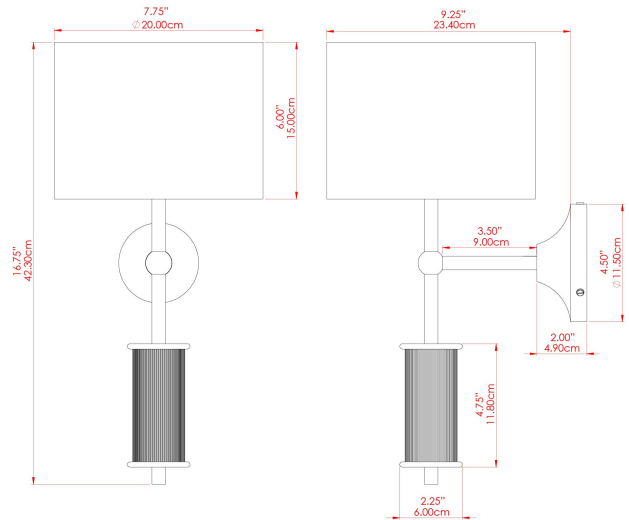

MATERIAL	Brass
HEIGHT	18.5"
WIDTH DIAMETER	7.75"
LENGTH PROJECTION	8.75"
WEIGHT	0.7 kg 1.5 lbs
LAMPHOLDER	E26
MAX WATTAGE	40W
VOLTAGE	110/120v
ENVIRONMENTAL RATING	Dry Location (IP20)
CLASS PROTECTION	Class I
SHADE	MLFS002
FLEX BAR CHAIN LENGTH	n/a
CABLE TYPE	

FIXING BRACKET: MLWB12 | Polished Brass

GOREY Wall Light

MLWL331PCMBK Matt Black

MATERIAL	Brass
HEIGHT	18.5"
WIDTH DIAMETER	7.75"
LENGTH PROJECTION	8.75"
WEIGHT	0.7 kg 1.5 lbs
LAMPHOLDER	E26
MAX WATTAGE	40W
VOLTAGE	110/120v
ENVIRONMENTAL RATING	Dry Location (IP20)
CLASS PROTECTION	Class I
SHADE	MLFS002
FLEX BAR CHAIN LENGTH	n/a
CABLE TYPE	

FIXING BRACKET: MLWB12 | White

GOREY Wall Light

MLWL331SATBRS Satin Brass

MATERIAL	Brass
HEIGHT	18.5"
WIDTH DIAMETER	7.75"
LENGTH PROJECTION	8.75"
WEIGHT	0.7 kg 1.5 lbs
LAMPHOLDER	E26
MAX WATTAGE	40W
VOLTAGE	110/120v
ENVIRONMENTAL RATING	Dry Location (IP20)
CLASS PROTECTION	Class I
SHADE	MLFS002
FLEX BAR CHAIN LENGTH	n/a
CABLE TYPE	