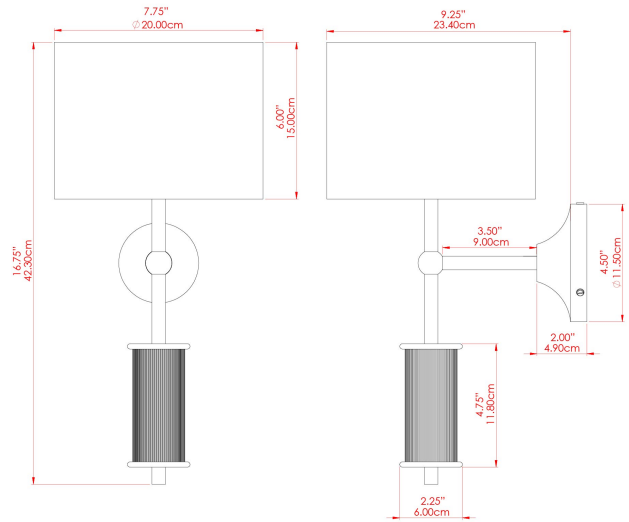

GOREY Wall Light

MLWL331ANTBRS Antique Brass

MATERIAL	Brass
HEIGHT	18.5"
WIDTH DIAMETER	7.75"
LENGTH PROJECTION	8.75"
WEIGHT	0.7 kg 1.5 lbs
LAMPHOLDER	E26
MAX WATTAGE	40W
VOLTAGE	110/120v
ENVIRONMENTAL RATING	Dry Location (IP20)
CLASS PROTECTION	Class I
SHADE	MLFS002
FLEX BAR CHAIN LENGTH	n/a
CABLE TYPE	

FIXING BRACKET: MLWB12 | Antique Brass

GOREY Wall Light

MLWL331ANTSLV Antique Silver

MATERIAL	Brass
HEIGHT	18.5"
WIDTH DIAMETER	7.75"
LENGTH PROJECTION	8.75"
WEIGHT	0.7 kg 1.5 lbs
LAMPHOLDER	E26
MAX WATTAGE	40W
VOLTAGE	110/120v
ENVIRONMENTAL RATING	Dry Location (IP20)
CLASS PROTECTION	Class I
SHADE	MLFS002
FLEX BAR CHAIN LENGTH	n/a
CABLE TYPE	

MATERIAL	Brass
HEIGHT	18.5"
WIDTH DIAMETER	7.75"
LENGTH PROJECTION	8.75"
WEIGHT	0.7 kg 1.5 lbs
LAMPHOLDER	E26
MAX WATTAGE	40W
VOLTAGE	110/120v
ENVIRONMENTAL RATING	Dry Location (IP20)
CLASS PROTECTION	Class I
SHADE	MLFS002
FLEX BAR CHAIN LENGTH	n/a
CABLE TYPE	

FIXING BRACKET: MLWB12 | Black

GOREY Wall Light

MLWL331POLBRS Polished Brass

MATERIAL	Brass
HEIGHT	18.5"
WIDTH DIAMETER	7.75"
LENGTH PROJECTION	8.75"
WEIGHT	0.7 kg 1.5 lbs
LAMPHOLDER	E26
MAX WATTAGE	40W
VOLTAGE	110/120v
ENVIRONMENTAL RATING	Dry Location (IP20)
CLASS PROTECTION	Class I
SHADE	MLFS002
FLEX BAR CHAIN LENGTH	n/a
CABLE TYPE	