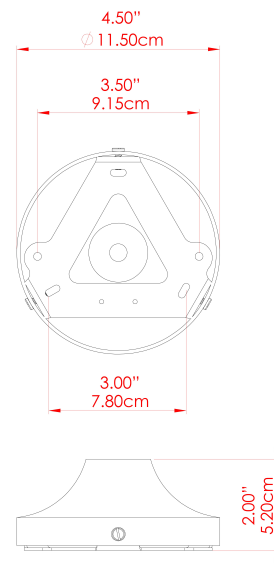

GOREY Wall Light

MLWL331ANTBRS Antique Brass

MATERIAL	Brass
HEIGHT	18.5"
WIDTH DIAMETER	7.75"
LENGTH PROJECTION	8.75"
WEIGHT	0.7 kg 1.5 lbs
LAMPHOLDER	E26
MAX WATTAGE	40W
VOLTAGE	110/120v
ENVIRONMENTAL RATING	Dry Location (IP20)
CLASS PROTECTION	Class I
SHADE	MLFS002
FLEX BAR CHAIN LENGTH	n/a
CABLE TYPE	

MATERIAL	Brass
HEIGHT	18.5"
WIDTH DIAMETER	7.75"
LENGTH PROJECTION	8.75"
WEIGHT	0.7 kg 1.5 lbs
LAMPHOLDER	E26
MAX WATTAGE	40W
VOLTAGE	110/120v
ENVIRONMENTAL RATING	Dry Location (IP20)
CLASS PROTECTION	Class I
SHADE	MLFS002
FLEX BAR CHAIN LENGTH	n/a
CABLE TYPE	

FIXING BRACKET: MLWB12 | Black

GOREY Wall Light

MLWL331POLBRS Polished Brass

MATERIAL	Brass
HEIGHT	18.5"
WIDTH DIAMETER	7.75"
LENGTH PROJECTION	8.75"
WEIGHT	0.7 kg 1.5 lbs
LAMPHOLDER	E26
MAX WATTAGE	40W
VOLTAGE	110/120v
ENVIRONMENTAL RATING	Dry Location (IP20)
CLASS PROTECTION	Class I
SHADE	MLFS002
FLEX BAR CHAIN LENGTH	n/a
CABLE TYPE	

FIXING BRACKET: MLWB12 | Polished Brass

GOREY Wall Light

MLWL331PCMBK Matt Black

MATERIAL	Brass
HEIGHT	18.5"
WIDTH DIAMETER	7.75"
LENGTH PROJECTION	8.75"
WEIGHT	0.7 kg 1.5 lbs
LAMPHOLDER	E26
MAX WATTAGE	40W
VOLTAGE	110/120v
ENVIRONMENTAL RATING	Dry Location (IP20)
CLASS PROTECTION	Class I
SHADE	MLFS002
FLEX BAR CHAIN LENGTH	n/a
CABLE TYPE	