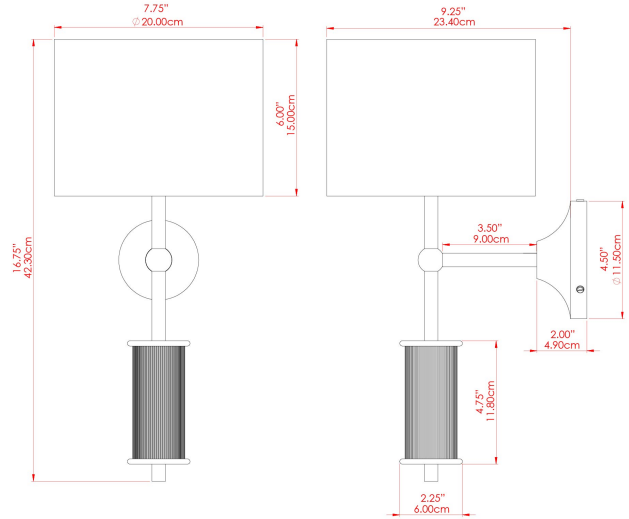

GOREY Wall Light

MLWL331ANTBRS Antique Brass

MATERIAL	Brass
HEIGHT	18.5"
WIDTH DIAMETER	7.75"
LENGTH PROJECTION	8.75"
WEIGHT	0.7 kg 1.5 lbs
LAMPHOLDER	E26
MAX WATTAGE	40W
VOLTAGE	110/120v
ENVIRONMENTAL RATING	Dry Location (IP20)
CLASS PROTECTION	Class I
SHADE	MLFS002
FLEX BAR CHAIN LENGTH	n/a
CABLE TYPE	

FIXING BRACKET: MLWB12 | Antique Brass

GOREY Wall Light

MLWL331ANTSLV Antique Silver

MATERIAL	Brass
HEIGHT	18.5"
WIDTH DIAMETER	7.75"
LENGTH PROJECTION	8.75"
WEIGHT	0.7 kg 1.5 lbs
LAMPHOLDER	E26
MAX WATTAGE	40W
VOLTAGE	110/120v
ENVIRONMENTAL RATING	Dry Location (IP20)
CLASS PROTECTION	Class I
SHADE	MLFS002
FLEX BAR CHAIN LENGTH	n/a
CABLE TYPE	

MATERIAL	Brass
HEIGHT	18.5"
WIDTH DIAMETER	7.75"
LENGTH PROJECTION	8.75"
WEIGHT	0.7 kg 1.5 lbs
LAMPHOLDER	E26
MAX WATTAGE	40W
VOLTAGE	110/120v
ENVIRONMENTAL RATING	Dry Location (IP20)
CLASS PROTECTION	Class I
SHADE	MLFS002
FLEX BAR CHAIN LENGTH	n/a
CABLE TYPE	

FIXING BRACKET: MLWB12 | Black

GOREY Wall Light

MLWL331POLBRS Polished Brass

MATERIAL	Brass
HEIGHT	18.5"
WIDTH DIAMETER	7.75"
LENGTH PROJECTION	8.75"
WEIGHT	0.7 kg 1.5 lbs
LAMPHOLDER	E26
MAX WATTAGE	40W
VOLTAGE	110/120v
ENVIRONMENTAL RATING	Dry Location (IP20)
CLASS PROTECTION	Class I
SHADE	MLFS002
FLEX BAR CHAIN LENGTH	n/a
CABLE TYPE	