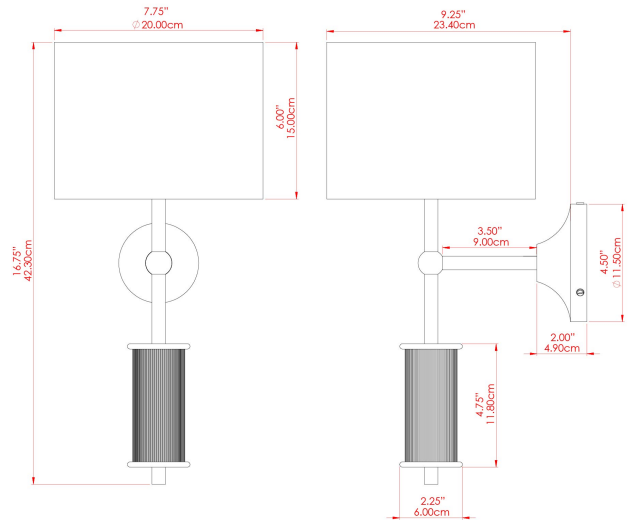

GOREY Wall Light

MLWL331ANTBRS Antique Brass

MATERIAL	Brass
HEIGHT	18.5"
WIDTH DIAMETER	7.75"
LENGTH PROJECTION	8.75"
WEIGHT	0.7 kg 1.5 lbs
LAMPHOLDER	E26
MAX WATTAGE	40W
VOLTAGE	110/120v
ENVIRONMENTAL RATING	Dry Location (IP20)
CLASS PROTECTION	Class I
SHADE	MLFS002
FLEX BAR CHAIN LENGTH	n/a
CABLE TYPE	

FIXING BRACKET: MLWB12 | Antique Brass

GOREY Wall Light

MLWL331ANTSLV Antique Silver

MATERIAL	Brass
HEIGHT	18.5"
WIDTH DIAMETER	7.75"
LENGTH PROJECTION	8.75"
WEIGHT	0.7 kg 1.5 lbs
LAMPHOLDER	E26
MAX WATTAGE	40W
VOLTAGE	110/120v
ENVIRONMENTAL RATING	Dry Location (IP20)
CLASS PROTECTION	Class I
SHADE	MLFS002
FLEX BAR CHAIN LENGTH	n/a
CABLE TYPE	

MATERIAL	Brass
HEIGHT	18.5"
WIDTH DIAMETER	7.75"
LENGTH PROJECTION	8.75"
WEIGHT	0.7 kg 1.5 lbs
LAMPHOLDER	E26
MAX WATTAGE	40W
VOLTAGE	110/120v
ENVIRONMENTAL RATING	Dry Location (IP20)
CLASS PROTECTION	Class I
SHADE	MLFS002
FLEX BAR CHAIN LENGTH	n/a
CABLE TYPE	

FIXING BRACKET: MLWB12 | Black

GOREY Wall Light

MLWL331POLBRS Polished Brass

MATERIAL	Brass
HEIGHT	18.5"
WIDTH DIAMETER	7.75"
LENGTH PROJECTION	8.75"
WEIGHT	0.7 kg 1.5 lbs
LAMPHOLDER	E26
MAX WATTAGE	40W
VOLTAGE	110/120v
ENVIRONMENTAL RATING	Dry Location (IP20)
CLASS PROTECTION	Class I
SHADE	MLFS002
FLEX BAR CHAIN LENGTH	n/a
CABLE TYPE	