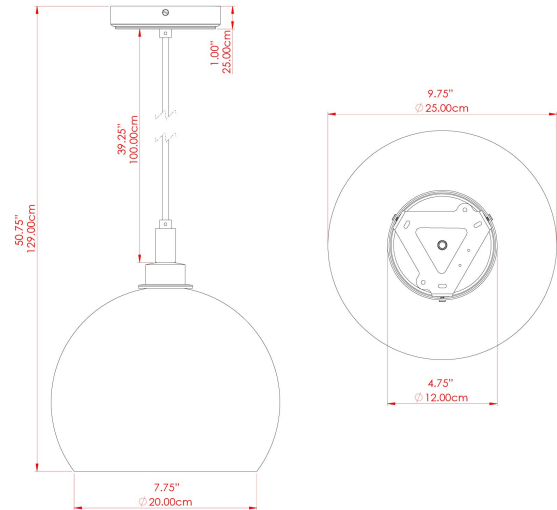

MATERIAL	Brass | Glass
HEIGHT	11"
WIDTH | DIAMETER	9.75"
LENGTH | PROJECTION	n/a
WEIGHT	1.5 kg | 3.3 lbs
LAMPHOLDER	E26
MAX WATTAGE	6.5W
VOLTAGE	110/120v
ENVIRONMENTAL RATING	Wet Location (IP65)
CLASS PROTECTION	Class II
SHADE	GL132 | GLWP01
FLEX | BAR | CHAIN LENGTH	40"
CABLE TYPE	MLOCA002 | Black Fabric Braided Outdoor Rubber Cable | 2 Core Round