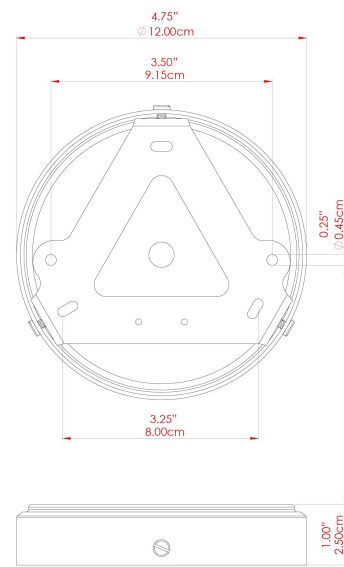

FIXING BRACKET: MLROSE39 | Matt Black

Product Notes:
1) Bulbs not included. 2) Dimensions do not include bulbs. 3) All products are individually made-to-order and therefore may differ slightly within manufacturing tolerances. 4) Cable / chain can be shortened during installation. Longer cable / chain lengths available on request. 5) Additional color finishes may be available on request. 6) Twisted cable is not available for UL wired products. Round cable in black or brown only is supplied instead. 7) Refer to our website for a full list of terms and conditions.