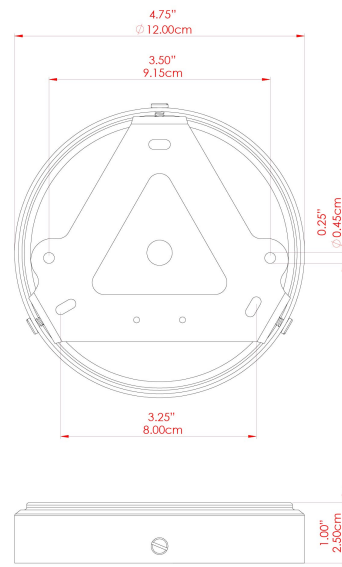

FIXING BRACKET: MLROSE39 | Polished Chrome

Product Notes:
1) Bulbs not included. 2) Dimensions do not include bulbs. 3) All products are individually made-to-order and therefore may differ slightly within manufacturing tolerances. 4) Cable / chain can be shortened during installation. Longer cable / chain lengths available on request. 5) Additional color finishes may be available on request. 6) Twisted cable is not available for UL wired products. Round cable in black or brown only is supplied instead. 7) Refer to our website for a full list of terms and conditions.