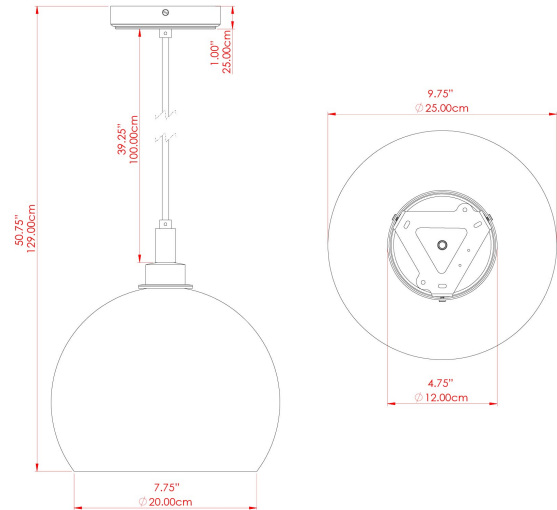

MATERIAL	Brass | Glass
HEIGHT	11"
WIDTH | DIAMETER	9.75"
LENGTH | PROJECTION	n/a
WEIGHT	1.5 kg | 3.3 lbs
LAMPHOLDER	E26
MAX WATTAGE	6.5W
VOLTAGE	110/120v
ENVIRONMENTAL RATING	Wet Location (IP65)
CLASS PROTECTION	Class II
SHADE	GL132 | GLWP02
FLEX | BAR | CHAIN LENGTH	40"
CABLE TYPE	MLOCA002 | Black Fabric Braided Outdoor Rubber Cable | 2 Core Round