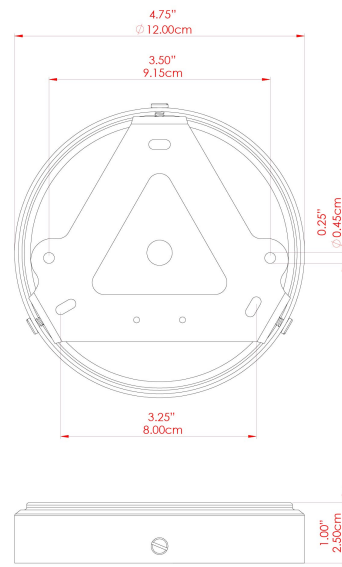

FIXING BRACKET: MLROSE39 | White

Product Notes:
1) Bulbs not included. 2) Dimensions do not include bulbs. 3) All products are individually made-to-order and therefore may differ slightly within manufacturing tolerances. 4) Cable / chain can be shortened during installation. Longer cable / chain lengths available on request. 5) Additional color finishes may be available on request. 6) Twisted cable is not available for UL wired products. Round cable in black or brown only is supplied instead. 7) Refer to our website for a full list of terms and conditions.