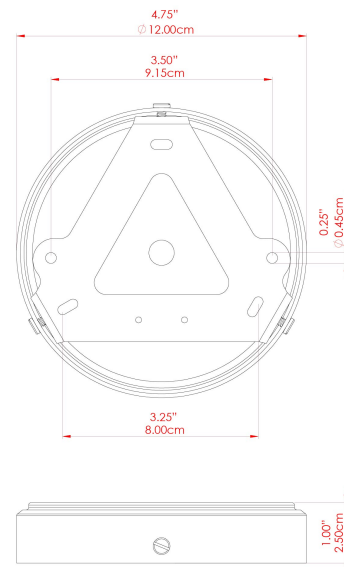

FIXING BRACKET: MLROSE39 | Polished Brass

Product Notes:
1) Bulbs not included. 2) Dimensions do not include bulbs. 3) All products are individually made-to-order and therefore may differ slightly within manufacturing tolerances. 4) Cable / chain can be shortened during installation. Longer cable / chain lengths available on request. 5) Additional color finishes may be available on request. 6) Twisted cable is not available for UL wired products. Round cable in black or brown only is supplied instead. 7) Refer to our website for a full list of terms and conditions.