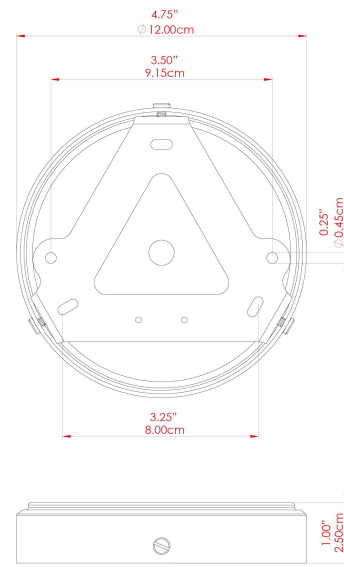

FIXING BRACKET: MLROSE39 | White

Product Notes:

1) Bulbs not included. 2) Dimensions do not include bulbs. 3) All products are individually made-to-order and therefore may differ slightly within manufacturing tolerances. 4) Cable / chain can be shortened during installation. Longer cable / chain lengths available on request. 5) Additional color finishes may be available on request. 6) Twisted cable is not available for UL wired products. Round cable in black or brown only is supplied instead. 7) Refer to our website for a full list of terms and conditions.