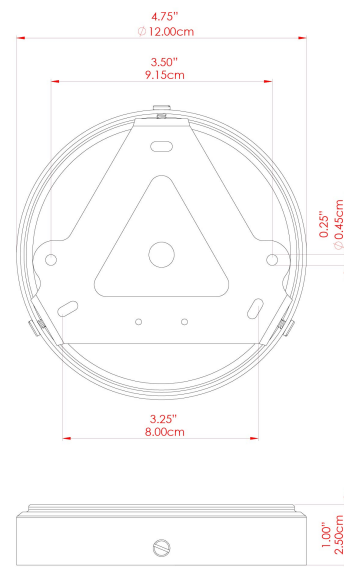

FIXING BRACKET: MLROSE39 | Antique Brass

Product Notes:
1) Bulbs not included. 2) Dimensions do not include bulbs. 3) All products are individually made-to-order and therefore may differ slightly within manufacturing tolerances. 4) Cable / chain can be shortened during installation. Longer cable / chain lengths available on request. 5) Additional color finishes may be available on request. 6) Twisted cable is not available for UL wired products. Round cable in black or brown only is supplied instead. 7) Refer to our website for a full list of terms and conditions.