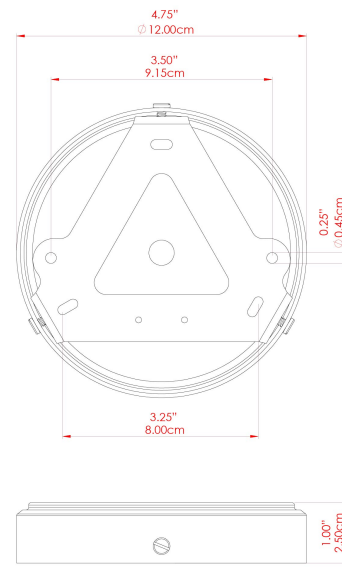

FIXING BRACKET: MLROSE39 | Natural Brass

Product Notes:
1) Bulbs not included. 2) Dimensions do not include bulbs. 3) All products are individually made-to-order and therefore may differ slightly within manufacturing tolerances. 4) Cable / chain can be shortened during installation. Longer cable / chain lengths available on request. 5) Additional color finishes may be available on request. 6) Twisted cable is not available for UL wired products. Round cable in black or brown only is supplied instead. 7) Refer to our website for a full list of terms and conditions.