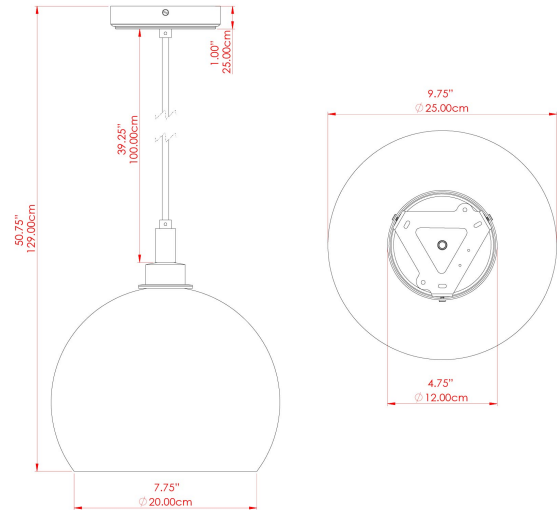

MATERIAL	Brass Glass
HEIGHT	11"
WIDTH DIAMETER	9.75"
LENGTH PROJECTION	n/a
WEIGHT	1.5 kg 3.3 lbs
LAMPHOLDER	E26
MAX WATTAGE	6.5W
VOLTAGE	110/120v
ENVIRONMENTAL RATING	Wet Location (IP65)
CLASS PROTECTION	Class II
SHADE	GL132 GLWP01
FLEX BAR CHAIN LENGTH	40"
CABLE TYPE	MLOCA001 Brown Fabric Braided Outdoor Rubber Cable 2 Core Round

MATERIAL	Brass Glass
HEIGHT	11"
WIDTH DIAMETER	9.75"
LENGTH PROJECTION	n/a
WEIGHT	1.5 kg 3.3 lbs
LAMPHOLDER	E26
MAX WATTAGE	6.5W
VOLTAGE	110/120v
ENVIRONMENTAL RATING	Wet Location (IP65)
CLASS PROTECTION	Class II
SHADE	GL132 GLWP02
FLEX BAR CHAIN LENGTH	40"
CABLE TYPE	MLOCA001 Brown Fabric Braided Outdoor Rubber Cable 2 Core Round

MATERIAL	Brass Glass
HEIGHT	11"
WIDTH DIAMETER	9.75"
LENGTH PROJECTION	n/a
WEIGHT	1.5 kg 3.3 lbs
LAMPHOLDER	E26
MAX WATTAGE	6.5W
VOLTAGE	110/120v
ENVIRONMENTAL RATING	Wet Location (IP65)
CLASS PROTECTION	Class II
SHADE	GL132 GLWP01
FLEX BAR CHAIN LENGTH	40"
CABLE TYPE	MLOCA002 Black Fabric Braided Outdoor Rubber Cable 2 Core Round