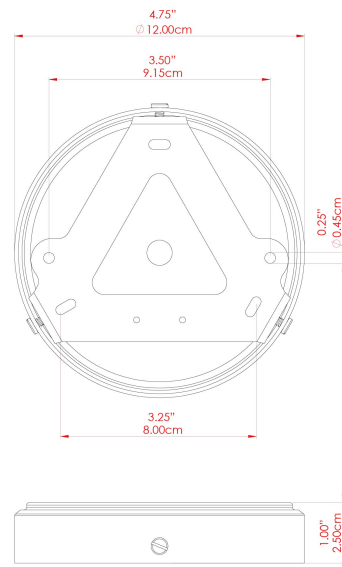

FIXING BRACKET: MLROSE39 | Matt Black

Product Notes:
1) Bulbs not included. 2) Dimensions do not include bulbs. 3) All products are individually made-to-order and therefore may differ slightly within manufacturing tolerances. 4) Cable / chain can be shortened during installation. Longer cable / chain lengths available on request. 5) Additional color finishes may be available on request. 6) Twisted cable is not available for UL wired products. Round cable in black or brown only is supplied instead. 7) Refer to our website for a full list of terms and conditions.