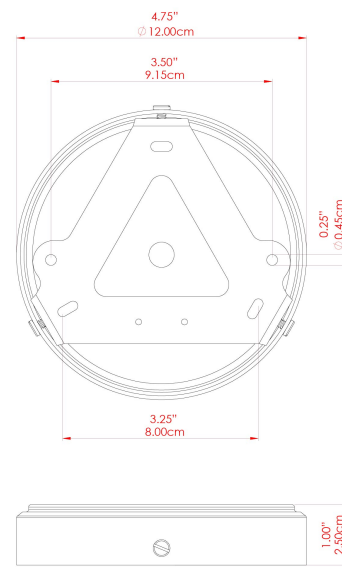

MATERIAL	Brass | Glass
HEIGHT	9"
WIDTH | DIAMETER	7"
LENGTH | PROJECTION	n/a
WEIGHT	1.3 kg | 2.8 lbs
LAMPHOLDER	E26
MAX WATTAGE	6.5W
VOLTAGE	110/120v
ENVIRONMENTAL RATING	Wet Location (IP65)
CLASS PROTECTION	Class II
SHADE	GL146 | GLWP02
FLEX | BAR | CHAIN LENGTH	40"
CABLE TYPE	MLOCA001 | Brown Fabric Braided Outdoor Rubber Cable | 2 Core Round

FIXING BRACKET: MLROSE39 | Antique Brass