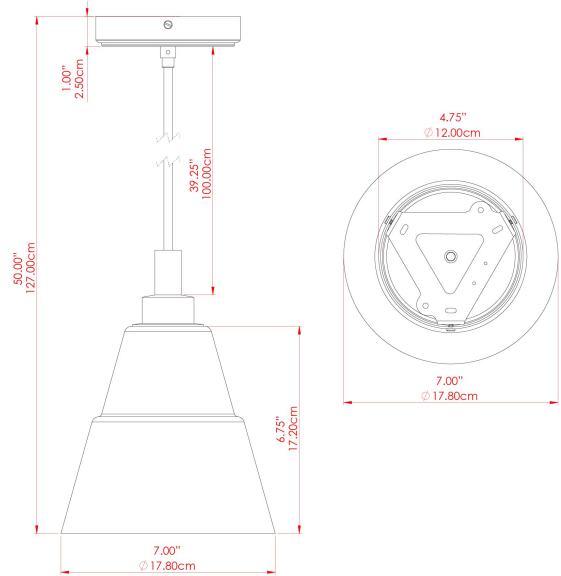

MATERIAL	Brass | Glass
HEIGHT	9"
WIDTH | DIAMETER	7"
LENGTH | PROJECTION	n/a
WEIGHT	1.3 kg | 2.8 lbs
LAMPHOLDER	E26
MAX WATTAGE	6.5W
VOLTAGE	110/120v
ENVIRONMENTAL RATING	Wet Location (IP65)
CLASS PROTECTION	Class II
SHADE	GL146 | GLWP02
FLEX | BAR | CHAIN LENGTH	40"
CABLE TYPE	MLOCA002 | Black Fabric Braided Outdoor Rubber Cable | 2 Core Round