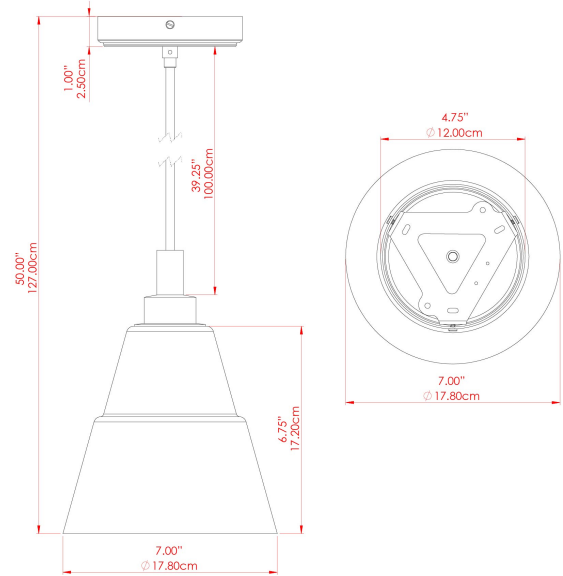

MATERIAL	Brass | Glass
HEIGHT	9"
WIDTH | DIAMETER	7"
LENGTH | PROJECTION	n/a
WEIGHT	1.3 kg | 2.8 lbs
LAMPHOLDER	E26
MAX WATTAGE	6.5W
VOLTAGE	110/120v
ENVIRONMENTAL RATING	Wet Location (IP65)
CLASS PROTECTION	Class II
SHADE	GL146 | GLWP01
FLEX | BAR | CHAIN LENGTH	40"
CABLE TYPE	MLOCA002 | Black Fabric Braided Outdoor Rubber Cable | 2 Core Round