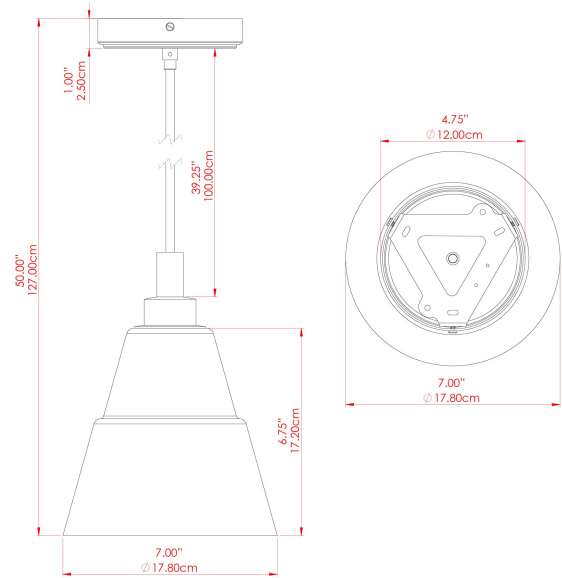

MATERIAL	Brass | Glass
HEIGHT	9"
WIDTH | DIAMETER	7"
LENGTH | PROJECTION	n/a
WEIGHT	1.3 kg | 2.8 lbs
LAMPHOLDER	E26
MAX WATTAGE	6.5W
VOLTAGE	110/120v
ENVIRONMENTAL RATING	Wet Location (IP65)
CLASS PROTECTION	Class II
SHADE	GL146 | GLWP02
FLEX | BAR | CHAIN LENGTH	40"
CABLE TYPE	MLOCA001 | Brown Fabric Braided Outdoor Rubber Cable | 2 Core Round

Product Notes:
1) Bulbs not included. 2) Dimensions do not include bulbs. 3) All products are individually made-to-order and therefore may differ slightly within manufacturing tolerances. 4) Cable / chain can be shortened during installation. Longer cable / chain lengths available on request. 5) Additional color finishes may be available on request. 6) Twisted cable is not available for UL wired products. Round cable in black or brown only is supplied instead. 7) Refer to our website for a full list of terms and conditions.