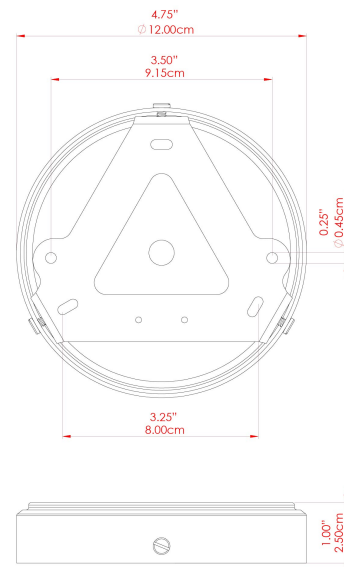

MATERIAL	Brass | Glass
HEIGHT	9"
WIDTH | DIAMETER	7"
LENGTH | PROJECTION	n/a
WEIGHT	1.3 kg | 2.8 lbs
LAMPHOLDER	E26
MAX WATTAGE	6.5W
VOLTAGE	110/120v
ENVIRONMENTAL RATING	Wet Location (IP65)
CLASS PROTECTION	Class II
SHADE	GL146 | GLWP01
FLEX | BAR | CHAIN LENGTH	40"
CABLE TYPE	MLOCA002 | Black Fabric Braided Outdoor Rubber Cable | 2 Core Round

FIXING BRACKET: MLROSE39 | Antique Silver