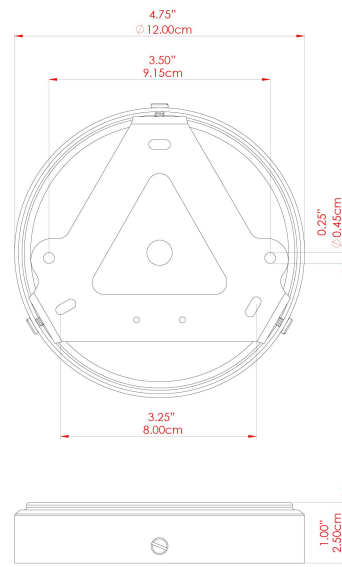

MATERIAL	Brass | Glass
HEIGHT	9"
WIDTH | DIAMETER	7"
LENGTH | PROJECTION	n/a
WEIGHT	1.3 kg | 2.8 lbs
LAMPHOLDER	E26
MAX WATTAGE	6.5W
VOLTAGE	110/120v
ENVIRONMENTAL RATING	Wet Location (IP65)
CLASS PROTECTION	Class II
SHADE	GL146 | GLWP02
FLEX | BAR | CHAIN LENGTH	40"
CABLE TYPE	MLOCA002 | Black Fabric Braided Outdoor Rubber Cable | 2 Core Round

FIXING BRACKET: MLROSE39 | Antique Silver