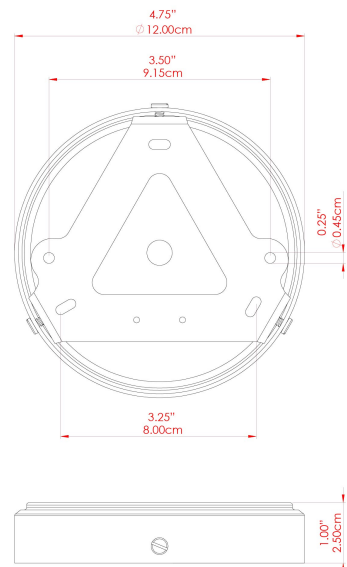

MATERIAL	Brass | Glass
HEIGHT	9"
WIDTH | DIAMETER	7"
LENGTH | PROJECTION	n/a
WEIGHT	1.3 kg | 2.8 lbs
LAMPHOLDER	E26
MAX WATTAGE	6.5W
VOLTAGE	110/120v
ENVIRONMENTAL RATING	Wet Location (IP65)
CLASS PROTECTION	Class II
SHADE	GL146 | GLWP02
FLEX | BAR | CHAIN LENGTH	40"
CABLE TYPE	MLOCA002 | Black Fabric Braided Outdoor Rubber Cable | 2 Core Round

FIXING BRACKET: MLROSE39 | Natural Brass