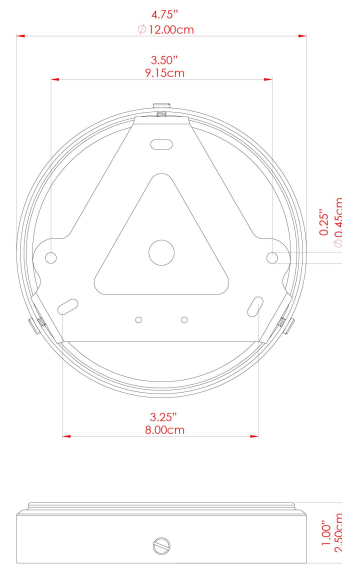

MATERIAL	Brass | Glass
HEIGHT	9"
WIDTH | DIAMETER	7"
LENGTH | PROJECTION	n/a
WEIGHT	1.3 kg | 2.8 lbs
LAMPHOLDER	E26
MAX WATTAGE	6.5W
VOLTAGE	110/120v
ENVIRONMENTAL RATING	Wet Location (IP65)
CLASS PROTECTION	Class II
SHADE	GL146 | GLWP01
FLEX | BAR | CHAIN LENGTH	40"
CABLE TYPE	MLOCA001 | Brown Fabric Braided Outdoor Rubber Cable | 2 Core Round

FIXING BRACKET: MLROSE39 | Antique Brass