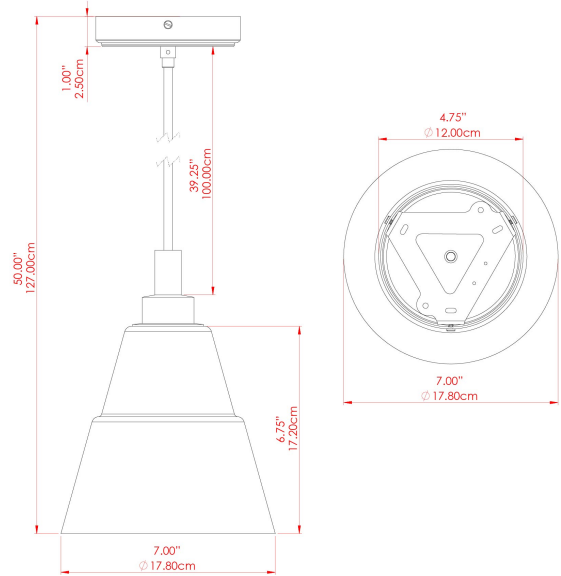

MATERIAL	Brass | Glass
HEIGHT	9"
WIDTH | DIAMETER	7"
LENGTH | PROJECTION	n/a
WEIGHT	1.3 kg | 2.8 lbs
LAMPHOLDER	E26
MAX WATTAGE	6.5W
VOLTAGE	110/120v
ENVIRONMENTAL RATING	Wet Location (IP65)
CLASS PROTECTION	Class II
SHADE	GL146 | GLWP01
FLEX | BAR | CHAIN LENGTH	40"
CABLE TYPE	MLOCA002 | Black Fabric Braided Outdoor Rubber Cable | 2 Core Round

Product Notes:
1) Bulbs not included. 2) Dimensions do not include bulbs. 3) All products are individually made-to-order and therefore may differ slightly within manufacturing tolerances. 4) Cable / chain can be shortened during installation. Longer cable / chain lengths available on request. 5) Additional color finishes may be available on request. 6) Twisted cable is not available for UL wired products. Round cable in black or brown only is supplied instead. 7) Refer to our website for a full list of terms and conditions.