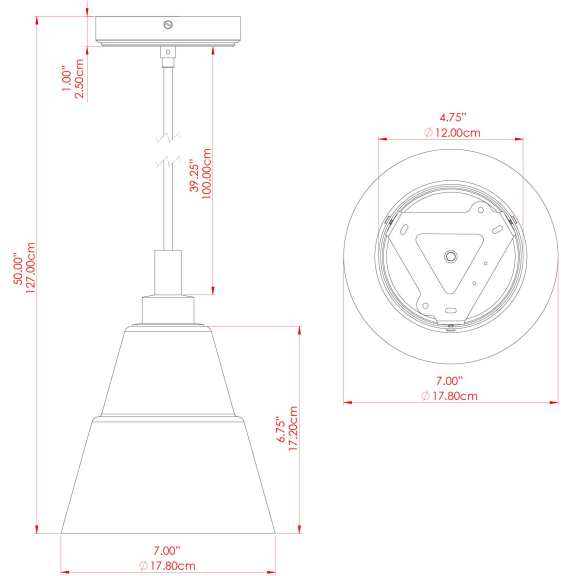

MATERIAL	Brass | Glass
HEIGHT	9"
WIDTH | DIAMETER	7"
LENGTH | PROJECTION	n/a
WEIGHT	1.3 kg | 2.8 lbs
LAMPHOLDER	E26
MAX WATTAGE	6.5W
VOLTAGE	110/120v
ENVIRONMENTAL RATING	Wet Location (IP65)
CLASS PROTECTION	Class II
SHADE	GL146 | GLWP02
FLEX | BAR | CHAIN LENGTH	40"
CABLE TYPE	MLOCA002 | Black Fabric Braided Outdoor Rubber Cable | 2 Core Round

Product Notes:
1) Bulbs not included. 2) Dimensions do not include bulbs. 3) All products are individually made-to-order and therefore may differ slightly within manufacturing tolerances. 4) Cable / chain can be shortened during installation. Longer cable / chain lengths available on request. 5) Additional color finishes may be available on request. 6) Twisted cable is not available for UL wired products. Round cable in black or brown only is supplied instead. 7) Refer to our website for a full list of terms and conditions.