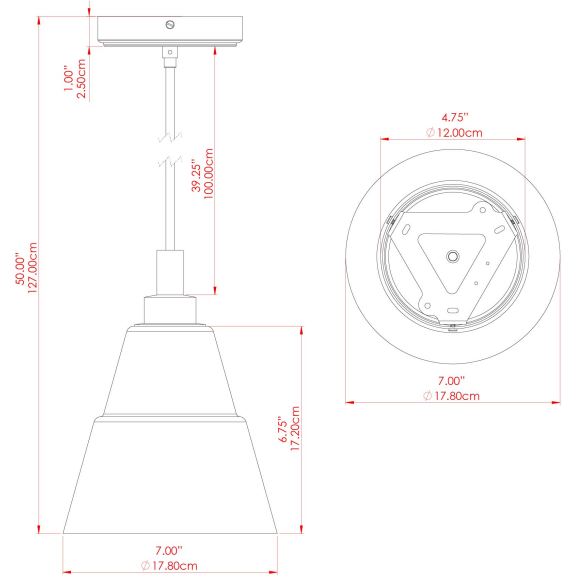

MATERIAL	Brass | Glass
HEIGHT	9"
WIDTH | DIAMETER	7"
LENGTH | PROJECTION	n/a
WEIGHT	1.3 kg | 2.8 lbs
LAMPHOLDER	E26
MAX WATTAGE	6.5W
VOLTAGE	110/120v
ENVIRONMENTAL RATING	Wet Location (IP65)
CLASS PROTECTION	Class II
SHADE	GL146 | GLWP02
FLEX | BAR | CHAIN LENGTH	40"
CABLE TYPE	MLOCA002 | Black Fabric Braided Outdoor Rubber Cable | 2 Core Round

Product Notes:
1) Bulbs not included. 2) Dimensions do not include bulbs. 3) All products are individually made-to-order and therefore may differ slightly within manufacturing tolerances. 4) Cable / chain can be shortened during installation. Longer cable / chain lengths available on request. 5) Additional color finishes may be available on request. 6) Twisted cable is not available for UL wired products. Round cable in black or brown only is supplied instead. 7) Refer to our website for a full list of terms and conditions.