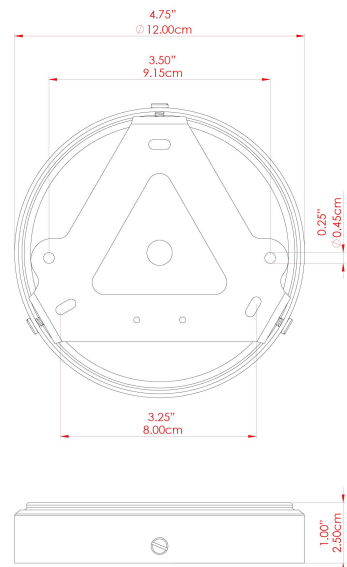

FIXING BRACKET: MLROSE39 | Natural Brass

Product Notes:
1) Bulbs not included. 2) Dimensions do not include bulbs. 3) All products are individually made-to-order and therefore may differ slightly within manufacturing tolerances. 4) Cable / chain can be shortened during installation. Longer cable / chain lengths available on request. 5) Additional color finishes may be available on request. 6) Twisted cable is not available for UL wired products. Round cable in black or brown only is supplied instead. 7) Refer to our website for a full list of terms and conditions.