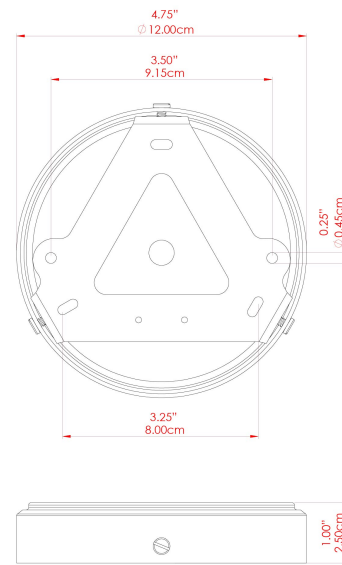

FIXING BRACKET: MLROSE39 | Polished Brass

Product Notes:
1) Bulbs not included. 2) Dimensions do not include bulbs. 3) All products are individually made-to-order and therefore may differ slightly within manufacturing tolerances. 4) Cable / chain can be shortened during installation. Longer cable / chain lengths available on request. 5) Additional color finishes may be available on request. 6) Twisted cable is not available for UL wired products. Round cable in black or brown only is supplied instead. 7) Refer to our website for a full list of terms and conditions.