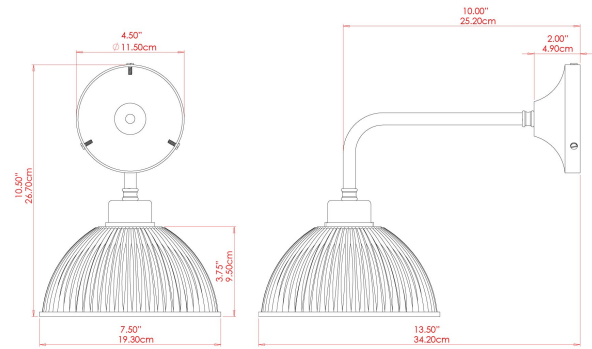

DHAKA Wall Light

MLWL227ANTBRS Antique Brass

MATERIAL	Brass Glass
HEIGHT	11"
WIDTH DIAMETER	8.5"
LENGTH PROJECTION	12.25"
WEIGHT	1 kg 2.3 lbs
LAMPHOLDER	E26
MAX WATTAGE	40W
VOLTAGE	110/120v
ENVIRONMENTAL RATING	Dry Location (IP20)
CLASS PROTECTION	Class I
SHADE	GL096
FLEX BAR CHAIN LENGTH	n/a
CABLE TYPE	

DHAKA Wall Light

MLWL227ANTSLV Antique Silver

MATERIAL	Brass Glass
HEIGHT	11"
WIDTH DIAMETER	8.5"
LENGTH PROJECTION	12.25"
WEIGHT	1 kg 2.3 lbs
LAMPHOLDER	E26
MAX WATTAGE	40W
VOLTAGE	110/120v
ENVIRONMENTAL RATING	Dry Location (IP20)
CLASS PROTECTION	Class I
SHADE	GL096
FLEX BAR CHAIN LENGTH	n/a
CABLE TYPE	

FIXING BRACKET: MLWB12 | Antique Silver

Product Notes:
 1) Bulbs not included. 2) Dimensions do not include bulbs. 3) All products are individually made-to-order and therefore may differ slightly within manufacturing tolerances. 4) Cable / chain can be shortened during installation. Longer cable / chain lengths available on request. 5) Additional color finishes may be available on request. 6) Twisted cable is not available for UL wired products. Round cable in black or brown only is supplied instead. 7) Refer to our website for a full list of terms and conditions.

DHAKA Wall Light

MLWL227POLBRS Polished Brass

MATERIAL	Brass Glass
HEIGHT	11"
WIDTH DIAMETER	8.5"
LENGTH PROJECTION	12.25"
WEIGHT	1 kg 2.3 lbs
LAMPHOLDER	E26
MAX WATTAGE	40W
VOLTAGE	110/120v
ENVIRONMENTAL RATING	Dry Location (IP20)
CLASS PROTECTION	Class I
SHADE	GL096
FLEX BAR CHAIN LENGTH	n/a
CABLE TYPE	