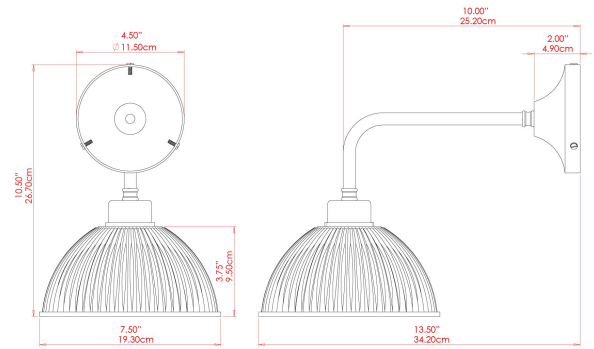

DHAKA Wall Light

MLWL227ANTSLV Antique Silver

MATERIAL	Brass Glass
HEIGHT	11"
WIDTH DIAMETER	8.5"
LENGTH PROJECTION	12.25"
WEIGHT	1 kg 2.3 lbs
LAMPHOLDER	E26
MAX WATTAGE	40W
VOLTAGE	110/120v
ENVIRONMENTAL RATING	Dry Location (IP20)
CLASS PROTECTION	Class I
SHADE	GL096
FLEX BAR CHAIN LENGTH	n/a
CABLE TYPE	

DHAKA Wall Light

MLWL227POLBRS Polished Brass

MATERIAL	Brass Glass
HEIGHT	11"
WIDTH DIAMETER	8.5"
LENGTH PROJECTION	12.25"
WEIGHT	1 kg 2.3 lbs
LAMPHOLDER	E26
MAX WATTAGE	40W
VOLTAGE	110/120v
ENVIRONMENTAL RATING	Dry Location (IP20)
CLASS PROTECTION	Class I
SHADE	GL096
FLEX BAR CHAIN LENGTH	n/a
CABLE TYPE	

FIXING BRACKET: MLWB12 | Polished Brass

Product Notes:
 1) Bulbs not included. 2) Dimensions do not include bulbs. 3) All products are individually made-to-order and therefore may differ slightly within manufacturing tolerances. 4) Cable / chain can be shortened during installation. Longer cable / chain lengths available on request. 5) Additional color finishes may be available on request. 6) Twisted cable is not available for UL wired products. Round cable in black or brown only is supplied instead. 7) Refer to our website for a full list of terms and conditions.

DHAKA Wall Light

MLWL227SATBRS Satin Brass

MATERIAL	Brass Glass
HEIGHT	11"
WIDTH DIAMETER	8.5"
LENGTH PROJECTION	12.25"
WEIGHT	1 kg 2.3 lbs
LAMPHOLDER	E26
MAX WATTAGE	40W
VOLTAGE	110/120v
ENVIRONMENTAL RATING	Dry Location (IP20)
CLASS PROTECTION	Class I
SHADE	GL096
FLEX BAR CHAIN LENGTH	n/a
CABLE TYPE	