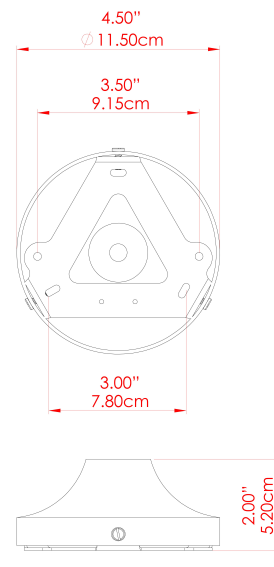

FIXING BRACKET: MLWB12 | Antique Brass

Product Notes:
1) Bulbs not included. 2) Dimensions do not include bulbs. 3) All products are individually made-to-order and therefore may differ slightly within manufacturing tolerances. 4) Cable / chain can be shortened during installation. Longer cable / chain lengths available on request. 5) Additional color finishes may be available on request. 6) Twisted cable is not available for UL wired products. Round cable in black or brown only is supplied instead. 7) Refer to our website for a full list of terms and conditions.