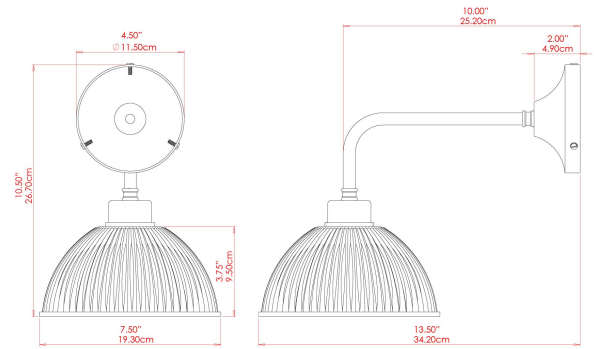

DHAKA Wall Light

MLWL227ANTBRS Antique Brass

MATERIAL	Brass Glass
HEIGHT	11"
WIDTH DIAMETER	8.5"
LENGTH PROJECTION	12.25"
WEIGHT	1 kg 2.3 lbs
LAMPHOLDER	E26
MAX WATTAGE	40W
VOLTAGE	110/120v
ENVIRONMENTAL RATING	Dry Location (IP20)
CLASS PROTECTION	Class I
SHADE	GL096
FLEX BAR CHAIN LENGTH	n/a
CABLE TYPE	

FIXING BRACKET: MLWB12 | Antique Brass

Product Notes:
 1) Bulbs not included. 2) Dimensions do not include bulbs. 3) All products are individually made-to-order and therefore may differ slightly within manufacturing tolerances. 4) Cable / chain can be shortened during installation. Longer cable / chain lengths available on request. 5) Additional color finishes may be available on request. 6) Twisted cable is not available for UL wired products. Round cable in black or brown only is supplied instead. 7) Refer to our website for a full list of terms and conditions.

DHAKA Wall Light

MLWL227ANTSLV Antique Silver

MATERIAL	Brass Glass
HEIGHT	11"
WIDTH DIAMETER	8.5"
LENGTH PROJECTION	12.25"
WEIGHT	1 kg 2.3 lbs
LAMPHOLDER	E26
MAX WATTAGE	40W
VOLTAGE	110/120v
ENVIRONMENTAL RATING	Dry Location (IP20)
CLASS PROTECTION	Class I
SHADE	GL096
FLEX BAR CHAIN LENGTH	n/a
CABLE TYPE	

DHAKA Wall Light

MLWL227POLBRS Polished Brass

MATERIAL	Brass Glass
HEIGHT	11"
WIDTH DIAMETER	8.5"
LENGTH PROJECTION	12.25"
WEIGHT	1 kg 2.3 lbs
LAMPHOLDER	E26
MAX WATTAGE	40W
VOLTAGE	110/120v
ENVIRONMENTAL RATING	Dry Location (IP20)
CLASS PROTECTION	Class I
SHADE	GL096
FLEX BAR CHAIN LENGTH	n/a
CABLE TYPE	