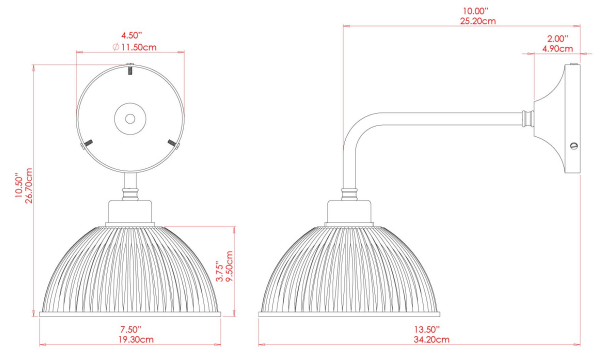

DHAKA Wall Light

MLWL227ANTBRS Antique Brass

MATERIAL	Brass | Glass
HEIGHT	11"
WIDTH | DIAMETER	8.5"
LENGTH | PROJECTION	12.25"
WEIGHT	1 kg | 2.3 lbs
LAMPHOLDER	E26
MAX WATTAGE	40W
VOLTAGE	110/120v
ENVIRONMENTAL RATING	Dry Location (IP20)
CLASS PROTECTION	Class I
SHADE	GL096
FLEX | BAR | CHAIN LENGTH	n/a
CABLE TYPE	|