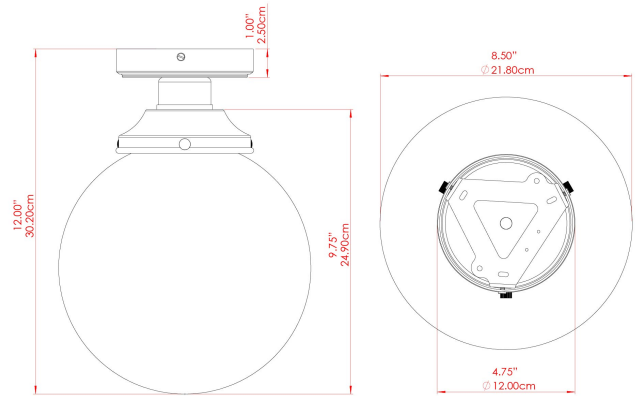

YEREVAN 20CM Ceiling Light

MLCF28SATBRS Satin Brass

MATERIAL	Brass | Glass
HEIGHT	10.75"
WIDTH | DIAMETER	7.75"
LENGTH | PROJECTION	n/a
WEIGHT	0.84 kg | 1.8 lbs
LAMPHOLDER	E26
MAX WATTAGE	60W
VOLTAGE	110/120v
ENVIRONMENTAL RATING	Dry Location (IP20)
CLASS PROTECTION	Class I
SHADE	GL044E
FLEX | BAR | CHAIN LENGTH	n/a
CABLE TYPE	|