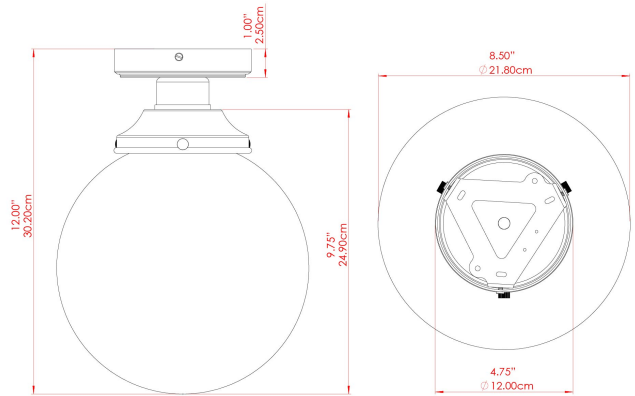

YEREVAN 20CM Ceiling Light

MLCF28POLCHR Polished Chrome

MATERIAL	Brass Glass
HEIGHT	10.75"
WIDTH DIAMETER	7.75"
LENGTH PROJECTION	n/a
WEIGHT	0.84 kg 1.8 lbs
LAMPHOLDER	E26
MAX WATTAGE	60W
VOLTAGE	110/120v
ENVIRONMENTAL RATING	Dry Location (IP20)
CLASS PROTECTION	Class I
SHADE	GL044E
FLEX BAR CHAIN LENGTH	n/a
CABLE TYPE	

YEREVAN 20CM Ceiling Light

MLCF28SATBRS Satin Brass

MATERIAL	Brass Glass
HEIGHT	10.75"
WIDTH DIAMETER	7.75"
LENGTH PROJECTION	n/a
WEIGHT	0.84 kg 1.8 lbs
LAMPHOLDER	E26
MAX WATTAGE	60W
VOLTAGE	110/120v
ENVIRONMENTAL RATING	Dry Location (IP20)
CLASS PROTECTION	Class I
SHADE	GL044E
FLEX BAR CHAIN LENGTH	n/a
CABLE TYPE	

FIXING BRACKET: MLROSE39 | Satin Brass

Product Notes:
 1) Bulbs not included. 2) Dimensions do not include bulbs. 3) All products are individually made-to-order and therefore may differ slightly within manufacturing tolerances. 4) Cable / chain can be shortened during installation. Longer cable / chain lengths available on request. 5) Additional color finishes may be available on request. 6) Twisted cable is not available for UL wired products. Round cable in black or brown only is supplied instead. 7) Refer to our website for a full list of terms and conditions.

YEREVAN 20CM Ceiling Light

MLCF28SATCHR Satin Chrome

MATERIAL	Brass Glass
HEIGHT	10.75"
WIDTH DIAMETER	7.75"
LENGTH PROJECTION	n/a
WEIGHT	0.84 kg 1.8 lbs
LAMPHOLDER	E26
MAX WATTAGE	60W
VOLTAGE	110/120v
ENVIRONMENTAL RATING	Dry Location (IP20)
CLASS PROTECTION	Class I
SHADE	GL044E
FLEX BAR CHAIN LENGTH	n/a
CABLE TYPE	