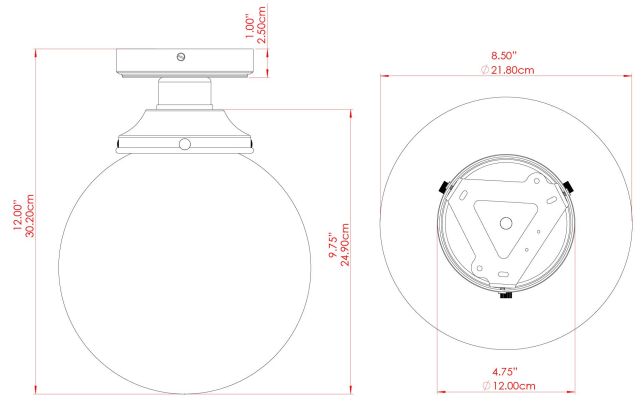

YEREVAN 20CM Ceiling Light

MLCF28POLCHR Polished Chrome

MATERIAL	Brass | Glass
HEIGHT	10.75"
WIDTH | DIAMETER	7.75"
LENGTH | PROJECTION	n/a
WEIGHT	0.84 kg | 1.8 lbs
LAMPHOLDER	E26
MAX WATTAGE	60W
VOLTAGE	110/120v
ENVIRONMENTAL RATING	Dry Location (IP20)
CLASS PROTECTION	Class I
SHADE	GL044E
FLEX | BAR | CHAIN LENGTH	n/a
CABLE TYPE	|