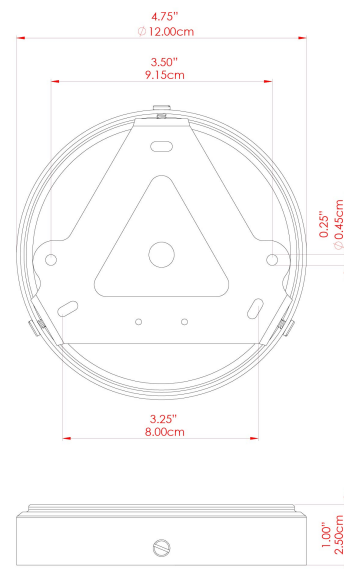

FIXING BRACKET: MLROSE39 | Antique Silver

Product Notes:
1) Bulbs not included. 2) Dimensions do not include bulbs. 3) All products are individually made-to-order and therefore may differ slightly within manufacturing tolerances. 4) Cable / chain can be shortened during installation. Longer cable / chain lengths available on request. 5) Additional color finishes may be available on request. 6) Twisted cable is not available for UL wired products. Round cable in black or brown only is supplied instead. 7) Refer to our website for a full list of terms and conditions.