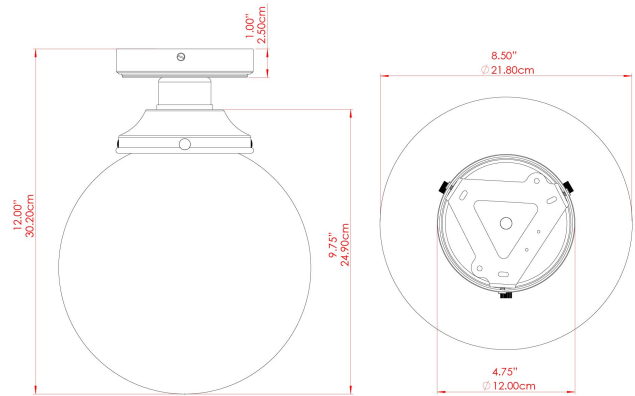

YEREVAN 20CM Ceiling Light

MLCF28POLBRS Polished Brass

MATERIAL	Brass | Glass
HEIGHT	10.75"
WIDTH | DIAMETER	7.75"
LENGTH | PROJECTION	n/a
WEIGHT	0.84 kg | 1.8 lbs
LAMPHOLDER	E26
MAX WATTAGE	60W
VOLTAGE	110/120v
ENVIRONMENTAL RATING	Dry Location (IP20)
CLASS PROTECTION	Class I
SHADE	GL044E
FLEX | BAR | CHAIN LENGTH	n/a
CABLE TYPE	|