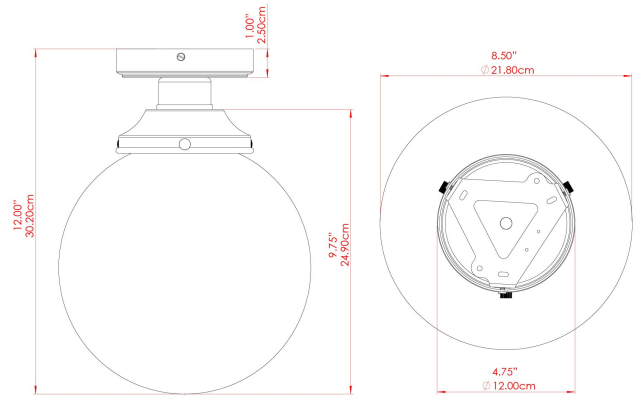

YEREVAN 20CM Ceiling Light

MLCF28ANTBRS Antique Brass

MATERIAL	Brass | Glass
HEIGHT	10.75"
WIDTH | DIAMETER	7.75"
LENGTH | PROJECTION	n/a
WEIGHT	0.84 kg | 1.8 lbs
LAMPHOLDER	E26
MAX WATTAGE	60W
VOLTAGE	110/120v
ENVIRONMENTAL RATING	Dry Location (IP20)
CLASS PROTECTION	Class I
SHADE	GL044E
FLEX | BAR | CHAIN LENGTH	n/a
CABLE TYPE	|