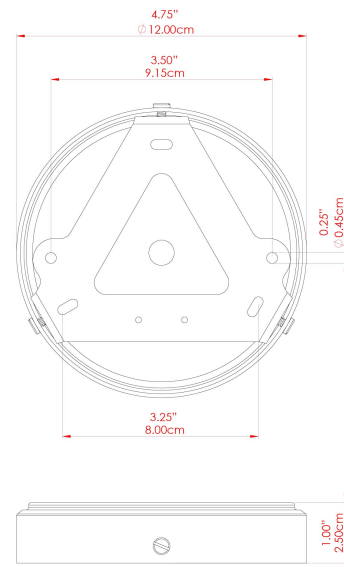

FIXING BRACKET: MLROSE39 | Satin Brass

Product Notes:
1) Bulbs not included. 2) Dimensions do not include bulbs. 3) All products are individually made-to-order and therefore may differ slightly within manufacturing tolerances. 4) Cable / chain can be shortened during installation. Longer cable / chain lengths available on request. 5) Additional color finishes may be available on request. 6) Twisted cable is not available for UL wired products. Round cable in black or brown only is supplied instead. 7) Refer to our website for a full list of terms and conditions.