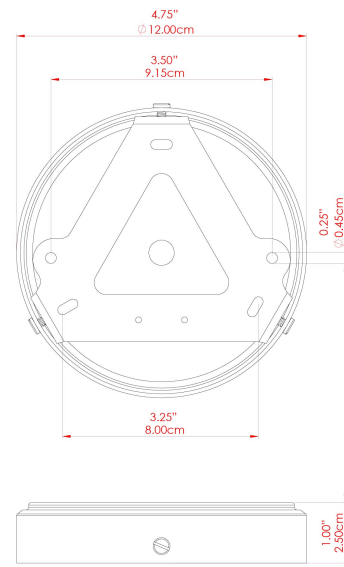

FIXING BRACKET: MLROSE39 | Antique Brass

Product Notes:
1) Bulbs not included. 2) Dimensions do not include bulbs. 3) All products are individually made-to-order and therefore may differ slightly within manufacturing tolerances. 4) Cable / chain can be shortened during installation. Longer cable / chain lengths available on request. 5) Additional color finishes may be available on request. 6) Twisted cable is not available for UL wired products. Round cable in black or brown only is supplied instead. 7) Refer to our website for a full list of terms and conditions.