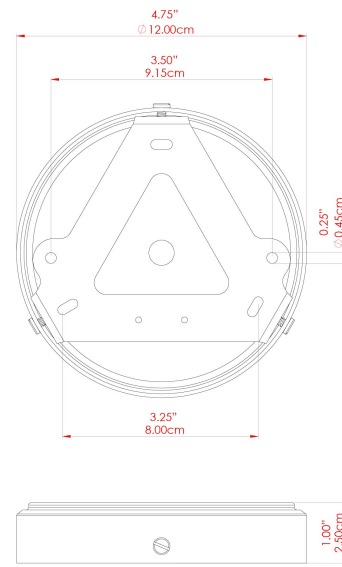

FIXING BRACKET: MLROSE39 | Polished Brass

Product Notes:
1) Bulbs not included. 2) Dimensions do not include bulbs. 3) All products are individually made-to-order and therefore may differ slightly within manufacturing tolerances. 4) Cable / chain can be shortened during installation. Longer cable / chain lengths available on request. 5) Additional color finishes may be available on request. 6) Twisted cable is not available for UL wired products. Round cable in black or brown only is supplied instead. 7) Refer to our website for a full list of terms and conditions.