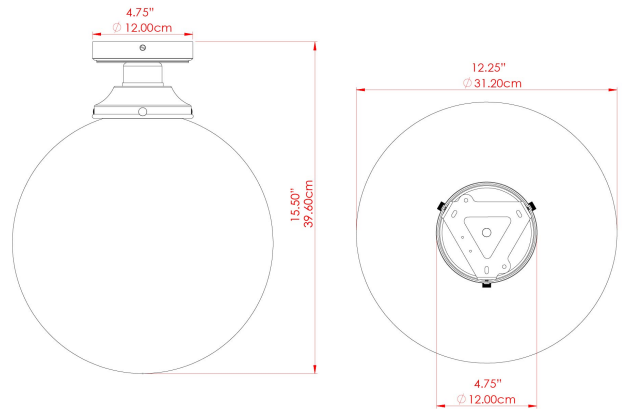

# MLCF30ANTSLV Antique Silver

MATERIAL	Brass   Glass
HEIGHT	14.5"
WIDTH   DIAMETER	11.75"
LENGTH   PROJECTION	n/a
WEIGHT	1.5 kg   3.3 lbs
LAMPHOLDER	E26
MAX WATTAGE	60W
VOLTAGE	110/120v
ENVIRONMENTAL RATING	Dry Location (IP20)
CLASS PROTECTION	Class I
SHADE	GL044C
FLEX   BAR   CHAIN LENGTH	n/a
CABLE TYPE	

# YEREVAN 30CM Ceiling Light

MLCF30POLBRS Polished Brass

MATERIAL	Brass   Glass
HEIGHT	14.5"
WIDTH   DIAMETER	11.75"
LENGTH   PROJECTION	n/a
WEIGHT	1.5 kg   3.3 lbs
LAMPHOLDER	E26
MAX WATTAGE	60W
VOLTAGE	110/120v
ENVIRONMENTAL RATING	Dry Location (IP20)
CLASS PROTECTION	Class I
SHADE	GL044C
FLEX   BAR   CHAIN LENGTH	n/a
CABLE TYPE	

# MLCF30POLCHR Polished Chrome

MATERIAL	Brass   Glass
HEIGHT	14.5"
WIDTH   DIAMETER	11.75"
LENGTH   PROJECTION	n/a
WEIGHT	1.5 kg   3.3 lbs
LAMPHOLDER	E26
MAX WATTAGE	60W
VOLTAGE	110/120v
ENVIRONMENTAL RATING	Dry Location (IP20)
CLASS PROTECTION	Class I
SHADE	GL044C
FLEX   BAR   CHAIN LENGTH	n/a
CABLE TYPE	

## YEREVAN 30CM Ceiling Light

MLCF30SATBRS Satin Brass

MATERIAL Brass | Glass

HEIGHT 14.5"

WIDTH | DIAMETER 11.75"

LENGTH | PROJECTION n/a

WEIGHT 1.5 kg | 3.3 lbs

LAMPHOLDER E26