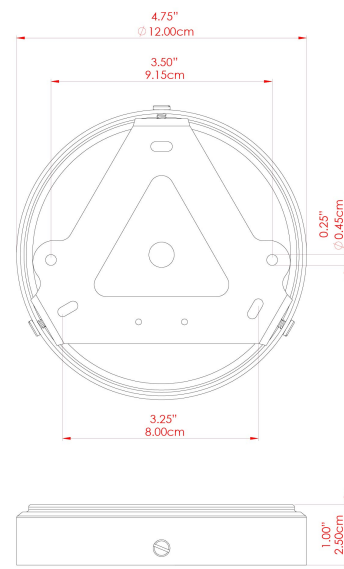

MATERIAL	Brass | Glass
HEIGHT	14.5"
WIDTH | DIAMETER	11.75"
LENGTH | PROJECTION	n/a
WEIGHT	1.5 kg | 3.3 lbs
LAMPHOLDER	E26
MAX WATTAGE	60W
VOLTAGE	110/120v
ENVIRONMENTAL RATING	Dry Location (IP20)
CLASS PROTECTION	Class I
SHADE	GL044C
FLEX | BAR | CHAIN LENGTH	n/a
CABLE TYPE	|

FIXING BRACKET: MLROSE39 | Antique Brass