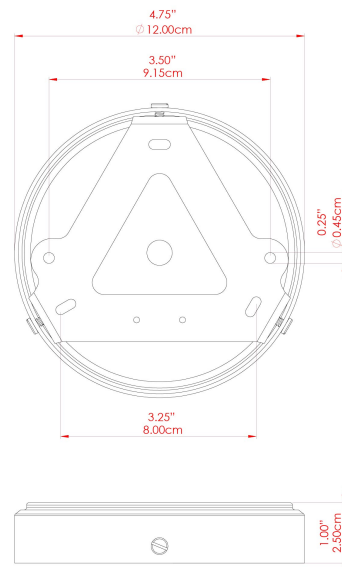

FIXING BRACKET: MLROSE39 | Satin Chrome

Product Notes:
1) Bulbs not included. 2) Dimensions do not include bulbs. 3) All products are individually made-to-order and therefore may differ slightly within manufacturing tolerances. 4) Cable / chain can be shortened during installation. Longer cable / chain lengths available on request. 5) Additional color finishes may be available on request. 6) Twisted cable is not available for UL wired products. Round cable in black or brown only is supplied instead. 7) Refer to our website for a full list of terms and conditions.