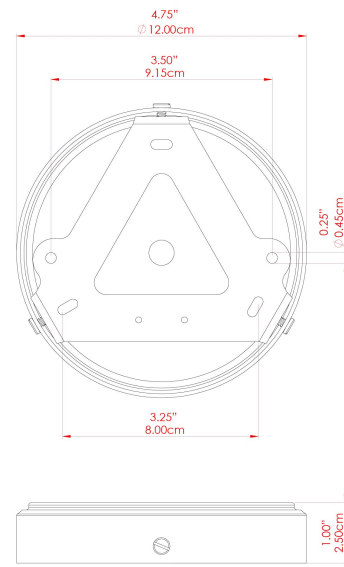

FIXING BRACKET: MLROSE39 | Polished Chrome

Product Notes:
1) Bulbs not included. 2) Dimensions do not include bulbs. 3) All products are individually made-to-order and therefore may differ slightly within manufacturing tolerances. 4) Cable / chain can be shortened during installation. Longer cable / chain lengths available on request. 5) Additional color finishes may be available on request. 6) Twisted cable is not available for UL wired products. Round cable in black or brown only is supplied instead. 7) Refer to our website for a full list of terms and conditions.