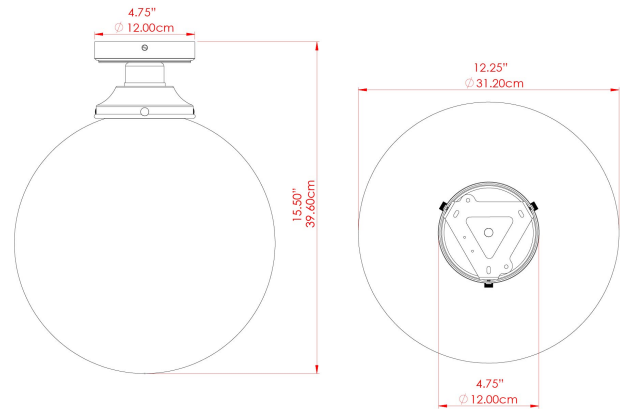

## YEREVAN 30CM Ceiling Light

MLCF30ANTBRS Antique Brass

MATERIAL	Brass   Glass
HEIGHT	14.5"
WIDTH   DIAMETER	11.75"
LENGTH   PROJECTION	n/a
WEIGHT	1.5 kg   3.3 lbs
LAMPHOLDER	E26
MAX WATTAGE	60W
VOLTAGE	110/120v
ENVIRONMENTAL RATING	Dry Location (IP20)
CLASS PROTECTION	Class I
SHADE	GL044C
FLEX   BAR   CHAIN LENGTH	n/a
CABLE TYPE	

# MLCF30ANTSLV Antique Silver

MATERIAL	Brass   Glass
HEIGHT	14.5"
WIDTH   DIAMETER	11.75"
LENGTH   PROJECTION	n/a
WEIGHT	1.5 kg   3.3 lbs
LAMPHOLDER	E26
MAX WATTAGE	60W
VOLTAGE	110/120v
ENVIRONMENTAL RATING	Dry Location (IP20)
CLASS PROTECTION	Class I
SHADE	GL044C
FLEX   BAR   CHAIN LENGTH	n/a
CABLE TYPE	

# YEREVAN 30CM Ceiling Light

MLCF30POLBRS Polished Brass

MATERIAL	Brass   Glass
HEIGHT	14.5"
WIDTH   DIAMETER	11.75"
LENGTH   PROJECTION	n/a
WEIGHT	1.5 kg   3.3 lbs
LAMPHOLDER	E26
MAX WATTAGE	60W
VOLTAGE	110/120v
ENVIRONMENTAL RATING	Dry Location (IP20)
CLASS PROTECTION	Class I
SHADE	GL044C
FLEX   BAR   CHAIN LENGTH	n/a
CABLE TYPE	

# MLCF30POLCHR Polished Chrome

MATERIAL	Brass   Glass
HEIGHT	14.5"
WIDTH   DIAMETER	11.75"
LENGTH   PROJECTION	n/a
WEIGHT	1.5 kg   3.3 lbs
LAMPHOLDER	E26
MAX WATTAGE	60W
VOLTAGE	110/120v
ENVIRONMENTAL RATING	Dry Location (IP20)
CLASS PROTECTION	Class I
SHADE	GL044C
FLEX   BAR   CHAIN LENGTH	n/a
CABLE TYPE	