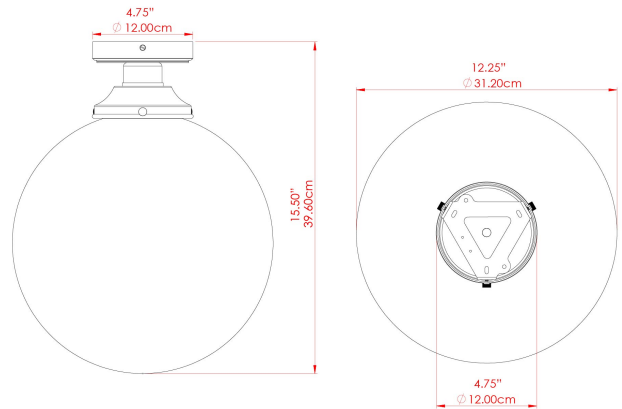

# MLCF30ANTSLV Antique Silver

MATERIAL	Brass   Glass
HEIGHT	14.5"
WIDTH   DIAMETER	11.75"
LENGTH   PROJECTION	n/a
WEIGHT	1.5 kg   3.3 lbs
LAMPHOLDER	E26
MAX WATTAGE	60W
VOLTAGE	110/120v
ENVIRONMENTAL RATING	Dry Location (IP20)
CLASS PROTECTION	Class I
SHADE	GL044C
FLEX   BAR   CHAIN LENGTH	n/a
CABLE TYPE	

# MLCF30POLCHR Polished Chrome

MATERIAL	Brass   Glass
HEIGHT	14.5"
WIDTH   DIAMETER	11.75"
LENGTH   PROJECTION	n/a
WEIGHT	1.5 kg   3.3 lbs
LAMPHOLDER	E26
MAX WATTAGE	60W
VOLTAGE	110/120v
ENVIRONMENTAL RATING	Dry Location (IP20)
CLASS PROTECTION	Class I
SHADE	GL044C
FLEX   BAR   CHAIN LENGTH	n/a
CABLE TYPE	

## YEREVAN 30CM Ceiling Light

MLCF30SATBRS Satin Brass

MATERIAL Brass | Glass

HEIGHT 14.5"

WIDTH | DIAMETER 11.75"

LENGTH | PROJECTION n/a

WEIGHT 1.5 kg | 3.3 lbs

LAMPHOLDER E26

# MLCF30SATCHR Satin Chrome

MATERIAL	Brass   Glass
HEIGHT	14.5"
WIDTH   DIAMETER	11.75"
LENGTH   PROJECTION	n/a
WEIGHT	1.5 kg   3.3 lbs
LAMPHOLDER	E26
MAX WATTAGE	60W
VOLTAGE	110/120v
ENVIRONMENTAL RATING	Dry Location (IP20)
CLASS PROTECTION	Class I
SHADE	GL044C
FLEX   BAR   CHAIN LENGTH	n/a
CABLE TYPE	