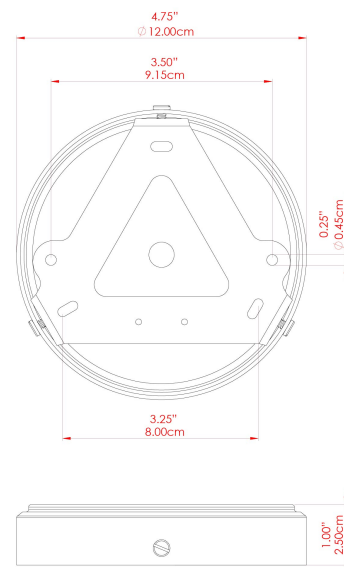

MATERIAL Brass | Glass

HEIGHT 14.5"

WIDTH | DIAMETER 11.75"

LENGTH | PROJECTION n/a

WEIGHT 1.5 kg | 3.3 lbs

LAMPHOLDER E26

MAX WATTAGE 60W

VOLTAGE 110/120v

ENVIRONMENTAL RATING Dry Location (IP20)

CLASS PROTECTION Class I

SHADE GL044C

FLEX | BAR | CHAIN LENGTH n/a

CABLE TYPE |

FIXING BRACKET: MLROSE39 | Satin Brass