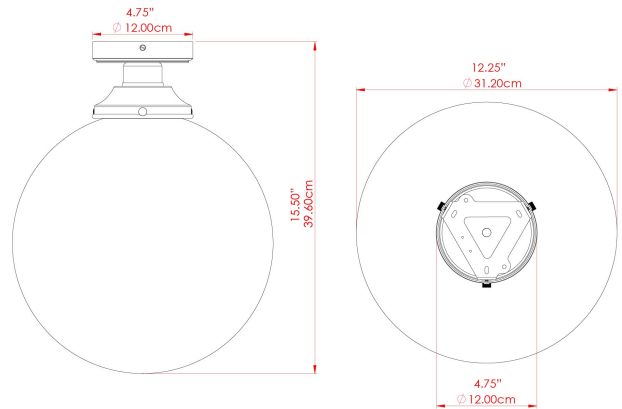

## YEREVAN 30CM Ceiling Light

MLCF30ANTBRS Antique Brass

MATERIAL	Brass   Glass
HEIGHT	14.5"
WIDTH   DIAMETER	11.75"
LENGTH   PROJECTION	n/a
WEIGHT	1.5 kg   3.3 lbs
LAMPHOLDER	E26
MAX WATTAGE	60W
VOLTAGE	110/120v
ENVIRONMENTAL RATING	Dry Location (IP20)
CLASS PROTECTION	Class I
SHADE	GL044C
FLEX   BAR   CHAIN LENGTH	n/a
CABLE TYPE	

# MLCF30ANTSLV Antique Silver

MATERIAL	Brass   Glass
HEIGHT	14.5"
WIDTH   DIAMETER	11.75"
LENGTH   PROJECTION	n/a
WEIGHT	1.5 kg   3.3 lbs
LAMPHOLDER	E26
MAX WATTAGE	60W
VOLTAGE	110/120v
ENVIRONMENTAL RATING	Dry Location (IP20)
CLASS PROTECTION	Class I
SHADE	GL044C
FLEX   BAR   CHAIN LENGTH	n/a
CABLE TYPE	

# YEREVAN 30CM Ceiling Light

MLCF30POLBRS Polished Brass

MATERIAL	Brass   Glass
HEIGHT	14.5"
WIDTH   DIAMETER	11.75"
LENGTH   PROJECTION	n/a
WEIGHT	1.5 kg   3.3 lbs
LAMPHOLDER	E26
MAX WATTAGE	60W
VOLTAGE	110/120v
ENVIRONMENTAL RATING	Dry Location (IP20)
CLASS PROTECTION	Class I
SHADE	GL044C
FLEX   BAR   CHAIN LENGTH	n/a
CABLE TYPE	

# MLCF30POLCHR Polished Chrome

MATERIAL	Brass   Glass
HEIGHT	14.5"
WIDTH   DIAMETER	11.75"
LENGTH   PROJECTION	n/a
WEIGHT	1.5 kg   3.3 lbs
LAMPHOLDER	E26
MAX WATTAGE	60W
VOLTAGE	110/120v
ENVIRONMENTAL RATING	Dry Location (IP20)
CLASS PROTECTION	Class I
SHADE	GL044C
FLEX   BAR   CHAIN LENGTH	n/a
CABLE TYPE	