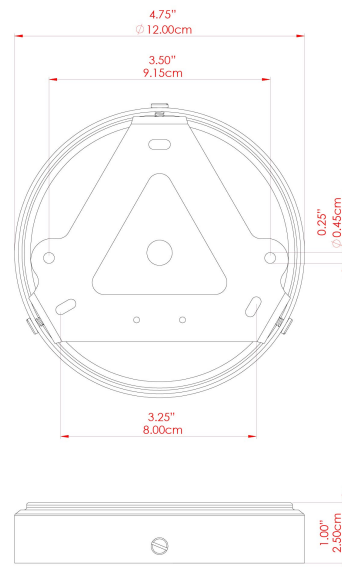

FIXING BRACKET: MLROSE39 | Antique Silver

Product Notes:
1) Bulbs not included. 2) Dimensions do not include bulbs. 3) All products are individually made-to-order and therefore may differ slightly within manufacturing tolerances. 4) Cable / chain can be shortened during installation. Longer cable / chain lengths available on request. 5) Additional color finishes may be available on request. 6) Twisted cable is not available for UL wired products. Round cable in black or brown only is supplied instead. 7) Refer to our website for a full list of terms and conditions.