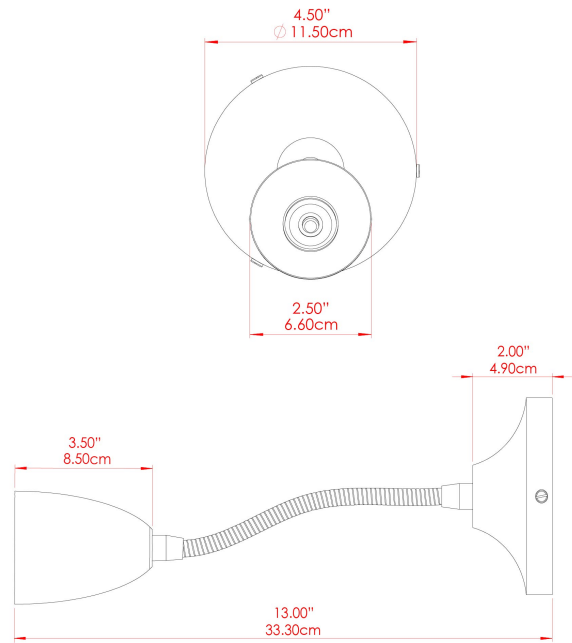

SYDNEY Wall Light

MLWL230ANTSLV Antique Silver

MATERIAL	Brass
HEIGHT	10.75"
WIDTH | DIAMETER	3"
LENGTH | PROJECTION	2.75"-12.25"
WEIGHT	0.45 kg | 1 lbs
LAMPHOLDER	GU10
MAX WATTAGE	6.5W
VOLTAGE	110/120v
ENVIRONMENTAL RATING	Dry Location (IP20)
CLASS PROTECTION	Class I
SHADE	-
FLEX | BAR | CHAIN LENGTH	n/a
CABLE TYPE	|