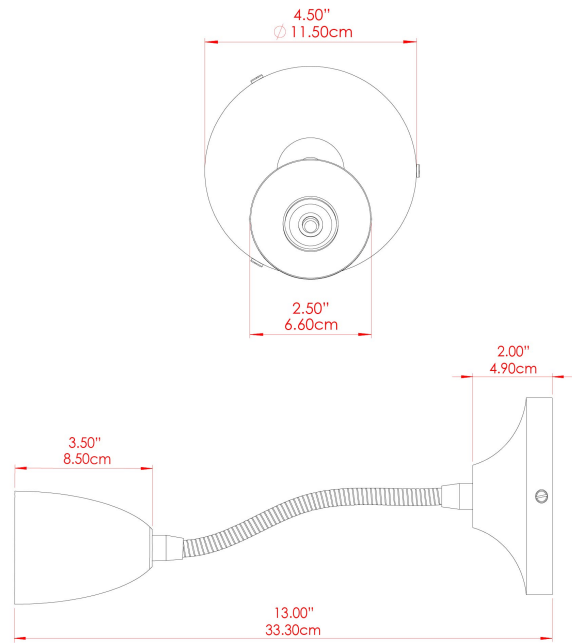

SYDNEY Wall Light

MLWL230SATBRS Satin Brass

MATERIAL	Brass
HEIGHT	10.75"
WIDTH | DIAMETER	3"
LENGTH | PROJECTION	2.75"-12.25"
WEIGHT	0.45 kg | 1 lbs
LAMPHOLDER	GU10
MAX WATTAGE	6.5W
VOLTAGE	110/120v
ENVIRONMENTAL RATING	Dry Location (IP20)
CLASS PROTECTION	Class I
SHADE	-
FLEX | BAR | CHAIN LENGTH	n/a
CABLE TYPE	|