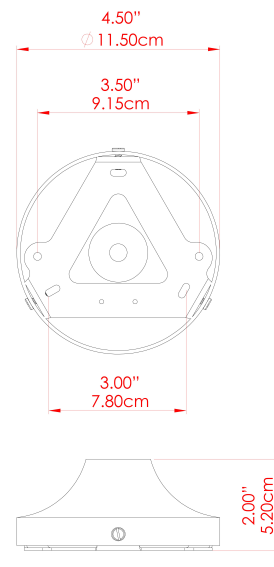

FIXING BRACKET: MLWB12 | Satin Brass

Product Notes:
1) Bulbs not included. 2) Dimensions do not include bulbs. 3) All products are individually made-to-order and therefore may differ slightly within manufacturing tolerances. 4) Cable / chain can be shortened during installation. Longer cable / chain lengths available on request. 5) Additional color finishes may be available on request. 6) Twisted cable is not available for UL wired products. Round cable in black or brown only is supplied instead. 7) Refer to our website for a full list of terms and conditions.