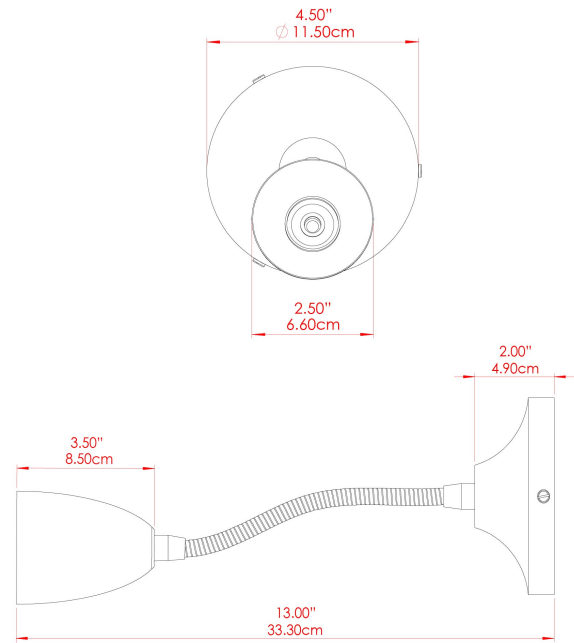

SYDNEY Wall Light

MLWL230SATCHR Satin Chrome