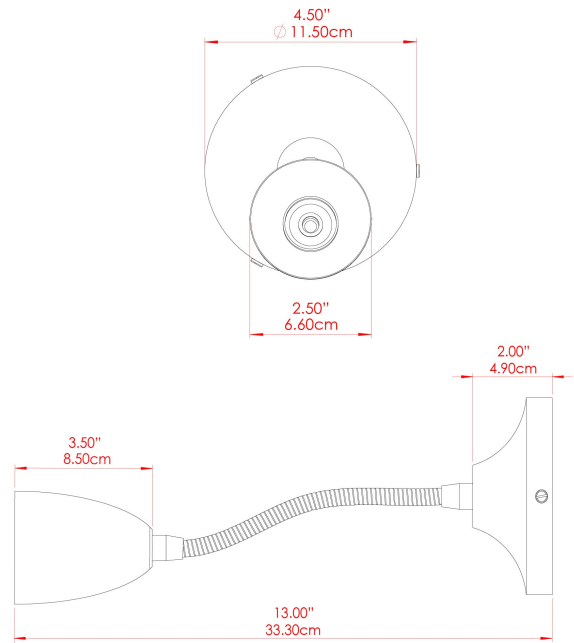

SYDNEY Wall Light

MLWL230ANTBRS Antique Brass

MATERIAL	Brass
HEIGHT	10.75"
WIDTH | DIAMETER	3"
LENGTH | PROJECTION	2.75"-12.25"
WEIGHT	0.45 kg | 1 lbs
LAMPHOLDER	GU10
MAX WATTAGE	6.5W
VOLTAGE	110/120v
ENVIRONMENTAL RATING	Dry Location (IP20)
CLASS PROTECTION	Class I
SHADE	-
FLEX | BAR | CHAIN LENGTH	n/a
CABLE TYPE	|