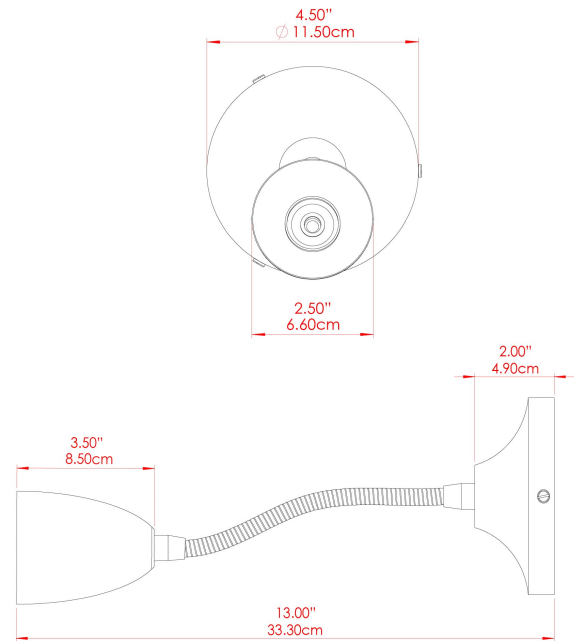

SYDNEY Wall Light

MLWL230POLBRS Polished Brass