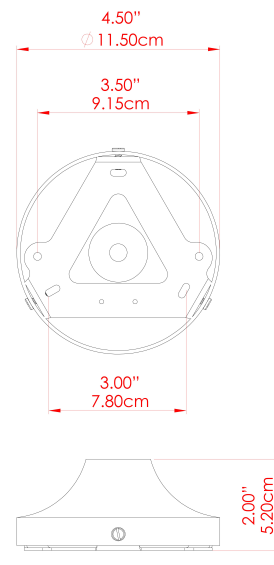

MATERIAL	Brass
HEIGHT	10.75"
WIDTH | DIAMETER	3"
LENGTH | PROJECTION	2.75"-12.25"
WEIGHT	0.45 kg | 1 lbs
LAMPHOLDER	GU10
MAX WATTAGE	6.5W
VOLTAGE	110/120v
ENVIRONMENTAL RATING	Dry Location (IP20)
CLASS PROTECTION	Class I
SHADE	-
FLEX | BAR | CHAIN LENGTH	n/a
CABLE TYPE	|

FIXING BRACKET: MLWB12 | Polished Brass