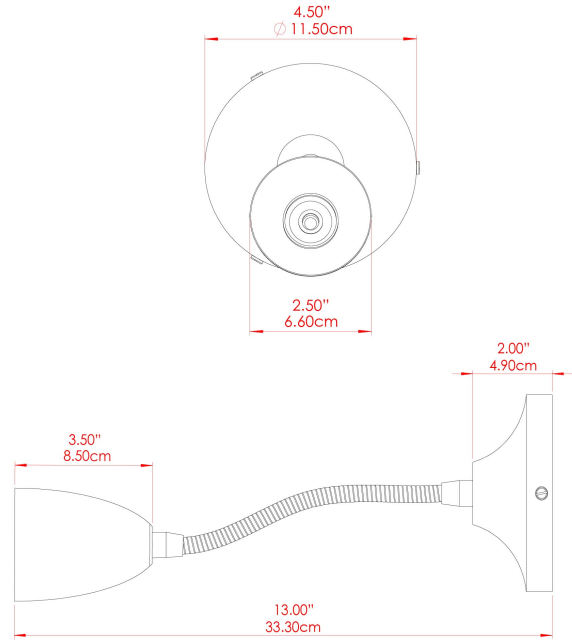

SYDNEY Wall Light

MLWL230POLCHR Polished Chrome