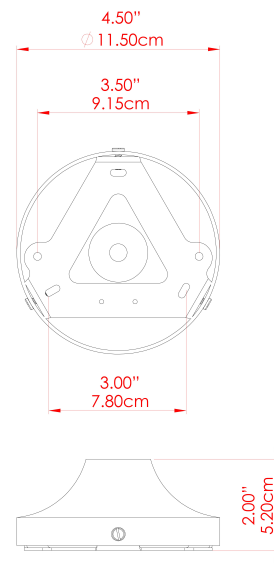

MATERIAL	Brass
HEIGHT	10.75"
WIDTH | DIAMETER	3"
LENGTH | PROJECTION	2.75"-12.25"
WEIGHT	0.45 kg | 1 lbs
LAMPHOLDER	GU10
MAX WATTAGE	6.5W
VOLTAGE	110/120v
ENVIRONMENTAL RATING	Dry Location (IP20)
CLASS PROTECTION	Class I
SHADE	-
FLEX | BAR | CHAIN LENGTH	n/a
CABLE TYPE	|

FIXING BRACKET: MLWB12 | Satin Chrome