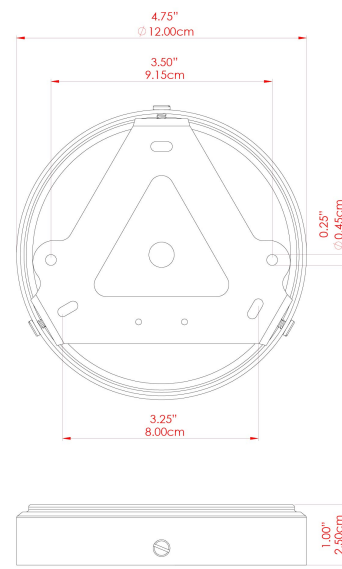

FIXING BRACKET: MLROSE39 | Antique Brass

Product Notes:
1) Bulbs not included. 2) Dimensions do not include bulbs. 3) All products are individually made-to-order and therefore may differ slightly within manufacturing tolerances. 4) Cable / chain can be shortened during installation. Longer cable / chain lengths available on request. 5) Additional color finishes may be available on request. 6) Twisted cable is not available for UL wired products. Round cable in black or brown only is supplied instead. 7) Refer to our website for a full list of terms and conditions.