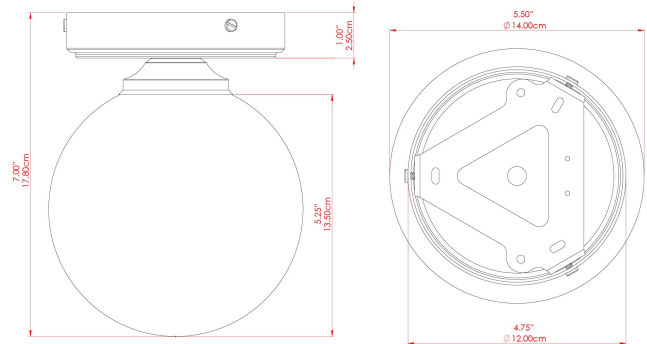

YAOUNDE Ceiling Light

MLCF40ANTBRS Antique Brass

MATERIAL	Brass | Glass
HEIGHT	7.25"
WIDTH | DIAMETER	5.5"
LENGTH | PROJECTION	n/a
WEIGHT	0.39 kg | 0.75 lbs
LAMPHOLDER	G9
MAX WATTAGE	6.5W
VOLTAGE	110/120v
ENVIRONMENTAL RATING	Dry Location (IP20)
CLASS PROTECTION	Class I
SHADE	GL044F
FLEX | BAR | CHAIN LENGTH	n/a
CABLE TYPE	|