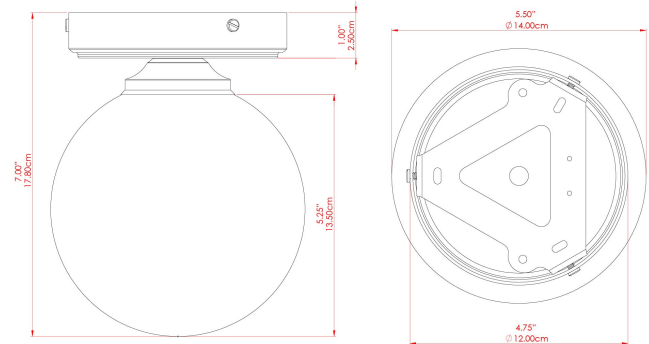

YAOUNDE Ceiling Light

MLCF40ANTSLV Antique Silver

MATERIAL	Brass Glass
HEIGHT	7.25"
WIDTH DIAMETER	5.5"
LENGTH PROJECTION	n/a
WEIGHT	0.39 kg 0.75 lbs
LAMPHOLDER	G9
MAX WATTAGE	6.5W
VOLTAGE	110/120v
ENVIRONMENTAL RATING	Dry Location (IP20)
CLASS PROTECTION	Class I
SHADE	GL044F
FLEX BAR CHAIN LENGTH	n/a
CABLE TYPE	

YAOUNDE Ceiling Light

MLCF40POLBRS Polished Brass

MATERIAL	Brass Glass
HEIGHT	7.25"
WIDTH DIAMETER	5.5"
LENGTH PROJECTION	n/a
WEIGHT	0.39 kg 0.75 lbs
LAMPHOLDER	G9
MAX WATTAGE	6.5W
VOLTAGE	110/120v
ENVIRONMENTAL RATING	Dry Location (IP20)
CLASS PROTECTION	Class I
SHADE	GL044F
FLEX BAR CHAIN LENGTH	n/a
CABLE TYPE	

FIXING BRACKET: MLROSE39 | Polished Brass

Product Notes:
 1) Bulbs not included. 2) Dimensions do not include bulbs. 3) All products are individually made-to-order and therefore may differ slightly within manufacturing tolerances. 4) Cable / chain can be shortened during installation. Longer cable / chain lengths available on request. 5) Additional color finishes may be available on request. 6) Twisted cable is not available for UL wired products. Round cable in black or brown only is supplied instead. 7) Refer to our website for a full list of terms and conditions.

YAOUNDE Ceiling Light

MLCF40SATBRS Satin Brass

MATERIAL	Brass Glass
HEIGHT	7.25"
WIDTH DIAMETER	5.5"
LENGTH PROJECTION	n/a
WEIGHT	0.39 kg 0.75 lbs
LAMPHOLDER	G9
MAX WATTAGE	6.5W
VOLTAGE	110/120v
ENVIRONMENTAL RATING	Dry Location (IP20)
CLASS PROTECTION	Class I
SHADE	GL044F
FLEX BAR CHAIN LENGTH	n/a
CABLE TYPE	