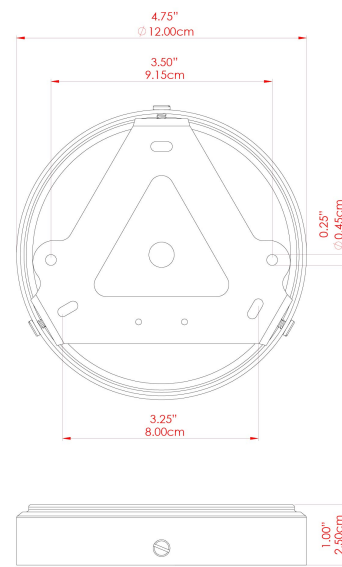

FIXING BRACKET: MLROSE39 | Antique Silver

WWW.MULLANLIGHTING.COM

Product Notes:

1) Bulbs not included. 2) Dimensions do not include bulbs. 3) All products are individually made-to-order and therefore may differ slightly within manufacturing tolerances. 4) Cable / chain can be shortened during installation. Longer cable / chain lengths available on request. 5) Additional color finishes may be available on request. 6) Twisted cable is not available for UL wired products. Round cable in black or brown only is supplied instead. 7) Refer to our website for a full list of terms and conditions.