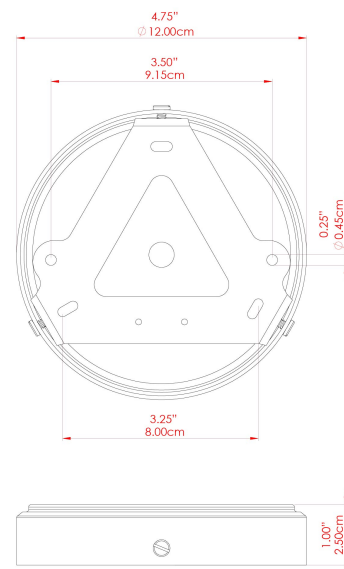

FIXING BRACKET: MLROSE39 | Satin Brass

Product Notes:
1) Bulbs not included. 2) Dimensions do not include bulbs. 3) All products are individually made-to-order and therefore may differ slightly within manufacturing tolerances. 4) Cable / chain can be shortened during installation. Longer cable / chain lengths available on request. 5) Additional color finishes may be available on request. 6) Twisted cable is not available for UL wired products. Round cable in black or brown only is supplied instead. 7) Refer to our website for a full list of terms and conditions.