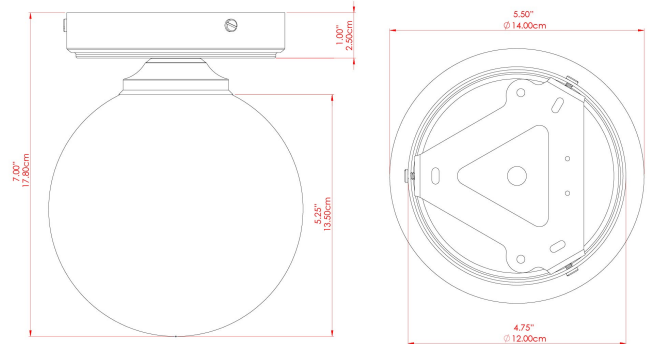

YAOUNDE Ceiling Light

MLCF40ANTBRS Antique Brass

MATERIAL	Brass Glass
HEIGHT	7.25"
WIDTH DIAMETER	5.5"
LENGTH PROJECTION	n/a
WEIGHT	0.39 kg 0.75 lbs
LAMPHOLDER	G9
MAX WATTAGE	6.5W
VOLTAGE	110/120v
ENVIRONMENTAL RATING	Dry Location (IP20)
CLASS PROTECTION	Class I
SHADE	GL044F
FLEX BAR CHAIN LENGTH	n/a
CABLE TYPE	

FIXING BRACKET: MLROSE39 | Antique Brass

Product Notes:
 1) Bulbs not included. 2) Dimensions do not include bulbs. 3) All products are individually made-to-order and therefore may differ slightly within manufacturing tolerances. 4) Cable / chain can be shortened during installation. Longer cable / chain lengths available on request. 5) Additional color finishes may be available on request. 6) Twisted cable is not available for UL wired products. Round cable in black or brown only is supplied instead. 7) Refer to our website for a full list of terms and conditions.

YAOUNDE Ceiling Light

MLCF40ANTSLV Antique Silver

MATERIAL	Brass Glass
HEIGHT	7.25"
WIDTH DIAMETER	5.5"
LENGTH PROJECTION	n/a
WEIGHT	0.39 kg 0.75 lbs
LAMPHOLDER	G9
MAX WATTAGE	6.5W
VOLTAGE	110/120v
ENVIRONMENTAL RATING	Dry Location (IP20)
CLASS PROTECTION	Class I
SHADE	GL044F
FLEX BAR CHAIN LENGTH	n/a
CABLE TYPE	

YAOUNDE Ceiling Light

MLCF40POLBRS Polished Brass

MATERIAL	Brass Glass
HEIGHT	7.25"
WIDTH DIAMETER	5.5"
LENGTH PROJECTION	n/a
WEIGHT	0.39 kg 0.75 lbs
LAMPHOLDER	G9
MAX WATTAGE	6.5W
VOLTAGE	110/120v
ENVIRONMENTAL RATING	Dry Location (IP20)
CLASS PROTECTION	Class I
SHADE	GL044F
FLEX BAR CHAIN LENGTH	n/a
CABLE TYPE	