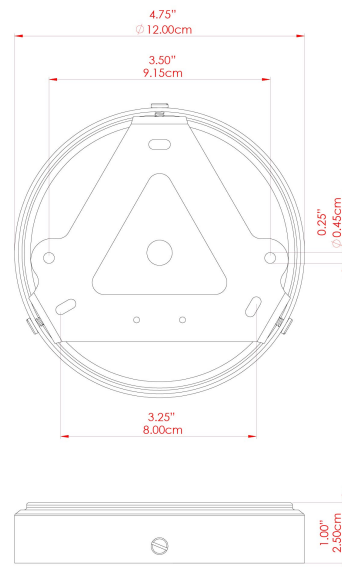

FIXING BRACKET: MLROSE39 | Polished Brass

Product Notes:
1) Bulbs not included. 2) Dimensions do not include bulbs. 3) All products are individually made-to-order and therefore may differ slightly within manufacturing tolerances. 4) Cable / chain can be shortened during installation. Longer cable / chain lengths available on request. 5) Additional color finishes may be available on request. 6) Twisted cable is not available for UL wired products. Round cable in black or brown only is supplied instead. 7) Refer to our website for a full list of terms and conditions.