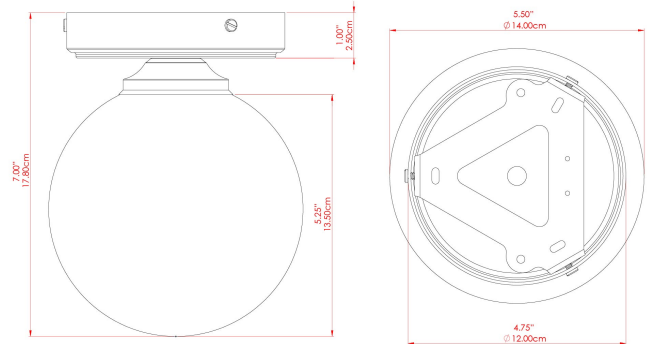

YAOUNDE Ceiling Light

MLCF40ANTBRS Antique Brass

MATERIAL	Brass Glass
HEIGHT	7.25"
WIDTH DIAMETER	5.5"
LENGTH PROJECTION	n/a
WEIGHT	0.39 kg 0.75 lbs
LAMPHOLDER	G9
MAX WATTAGE	6.5W
VOLTAGE	110/120v
ENVIRONMENTAL RATING	Dry Location (IP20)
CLASS PROTECTION	Class I
SHADE	GL044F
FLEX BAR CHAIN LENGTH	n/a
CABLE TYPE	

YAOUNDE Ceiling Light

MLCF40ANTSLV Antique Silver

MATERIAL	Brass Glass
HEIGHT	7.25"
WIDTH DIAMETER	5.5"
LENGTH PROJECTION	n/a
WEIGHT	0.39 kg 0.75 lbs
LAMPHOLDER	G9
MAX WATTAGE	6.5W
VOLTAGE	110/120v
ENVIRONMENTAL RATING	Dry Location (IP20)
CLASS PROTECTION	Class I
SHADE	GL044F
FLEX BAR CHAIN LENGTH	n/a
CABLE TYPE	

FIXING BRACKET: MLROSE39 | Antique Silver

WWW.MULLANLIGHTING.COM

Product Notes:

1) Bulbs not included. 2) Dimensions do not include bulbs. 3) All products are individually made-to-order and therefore may differ slightly within manufacturing tolerances. 4) Cable / chain can be shortened during installation. Longer cable / chain lengths available on request. 5) Additional color finishes may be available on request. 6) Twisted cable is not available for UL wired products. Round cable in black or brown only is supplied instead. 7) Refer to our website for a full list of terms and conditions.

YAOUNDE Ceiling Light

MLCF40POLBRS Polished Brass

MATERIAL	Brass Glass
HEIGHT	7.25"
WIDTH DIAMETER	5.5"
LENGTH PROJECTION	n/a
WEIGHT	0.39 kg 0.75 lbs
LAMPHOLDER	G9
MAX WATTAGE	6.5W
VOLTAGE	110/120v
ENVIRONMENTAL RATING	Dry Location (IP20)
CLASS PROTECTION	Class I
SHADE	GL044F
FLEX BAR CHAIN LENGTH	n/a
CABLE TYPE	