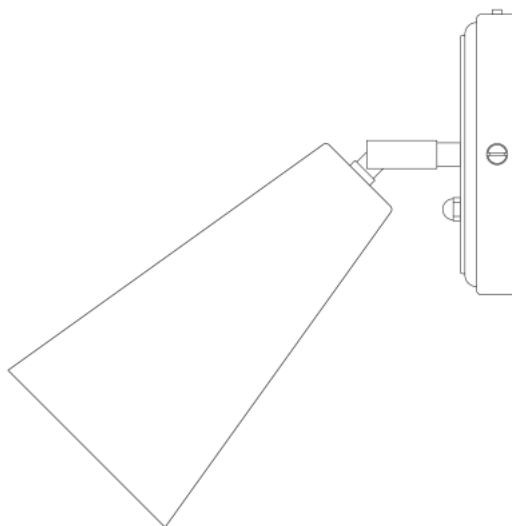

CASHEL Wall Light

MLWL332PCWTE White

MATERIAL	Brass
HEIGHT	15-20cm 5.91-7.87"
WIDTH DIAMETER	12cm 4.72"
LENGTH PROJECTION	18cm 7.09"
WEIGHT	0.6KG 1.32lbs
LAMP HOLDER	E27 or E26 *
MAX WATTAGE	40W x 1
VOLTAGE	220/240v or 110/120v *
IP RATING	20
CLASS PROTECTION	I
SHADE CODE	-
CABLE CHAIN BAR LENGT	n/a
CABLE TYPE	-

CASHEL Wall Light

MLWL332POLBRS Polished Brass

MATERIAL	Brass
HEIGHT	15-20cm 5.91-7.87"
WIDTH DIAMETER	12cm 4.72"
LENGTH PROJECTION	18cm 7.09"
WEIGHT	0.6KG 1.32lbs
LAMP HOLDER	E27 or E26 *
MAX WATTAGE	40W x 1
VOLTAGE	220/240v or 110/120v *
IP RATING	20
CLASS PROTECTION	I
SHADE CODE	-
CABLE CHAIN BAR LENGT	n/a
CABLE TYPE	-

Fixing Bracket MLWB010 | Polished Brass

* Fixing bracket may differ for UL wired products.

Product Notes:

1) Bulbs not included. 2) Dimensions do not include bulbs. 3) All products are individually made-to-order and therefore may differ slightly within manufacturing tolerances. 4) Cable / chain can be shortened during installation. Longer cable / chain lengths available on request. 5) Additional colour finishes may be available on request. 6) UL wired products operate at 110/120v with the appropriate lamp holder. 7) Twisted cable is not available for UL wired products. Round cable in black or brown only is supplied instead. 8) Refer to our website for a full list of terms and conditions.

CASHEL Wall Light

MLWL332SATBRS Satin Brass

MATERIAL	Brass
HEIGHT	15-20cm 5.91-7.87"
WIDTH DIAMETER	12cm 4.72"
LENGTH PROJECTION	18cm 7.09"
WEIGHT	0.6KG 1.32lbs
LAMP HOLDER	E27 or E26 *
MAX WATTAGE	40W x 1
VOLTAGE	220/240v or 110/120v *
IP RATING	20
CLASS PROTECTION	I
SHADE CODE	-
CABLE CHAIN BAR LENGT	n/a
CABLE TYPE	-