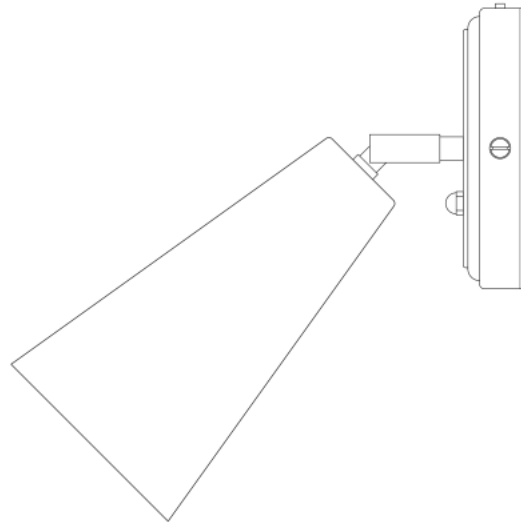

CASHEL Wall Light

MLWL332PCMBK Matt Black

MATERIAL	Brass
HEIGHT	15-20cm | 5.91-7.87"
WIDTH | DIAMETER	12cm | 4.72"
LENGTH | PROJECTION	18cm | 7.09"
WEIGHT	0.6KG | 1.32lbs
LAMP HOLDER	E27 or E26 *
MAX WATTAGE	40W x 1
VOLTAGE	220/240v or 110/120v *
IP RATING	20
CLASS PROTECTION	I
SHADE CODE	-
CABLE | CHAIN | BAR LENGT	n/a
CABLE TYPE	-