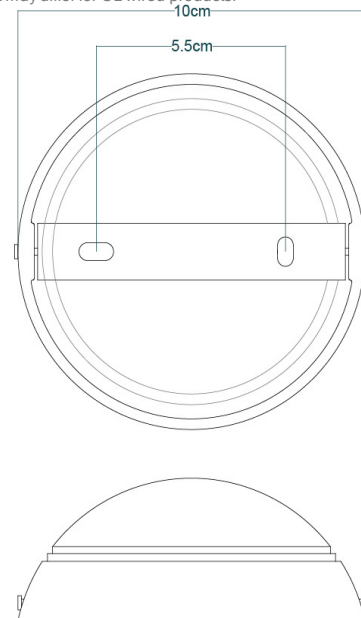

Fixing Bracket MLWB010 | Antique Silver

* Fixing bracket may differ for UL wired products.

Product Notes:

1) Bulbs not included. 2) Dimensions do not include bulbs. 3) All products are individually made-to-order and therefore may differ slightly within manufacturing tolerances. 4) Cable / chain can be shortened during installation. Longer cable / chain lengths available on request. 5) Additional colour finishes may be available on request. 6) UL wired products operate at 110/120v with the appropriate lamp holder. 7) Twisted cable is not available for UL wired products. Round cable in black or brown only is supplied instead. 8) Refer to our website for a full list of terms and conditions.