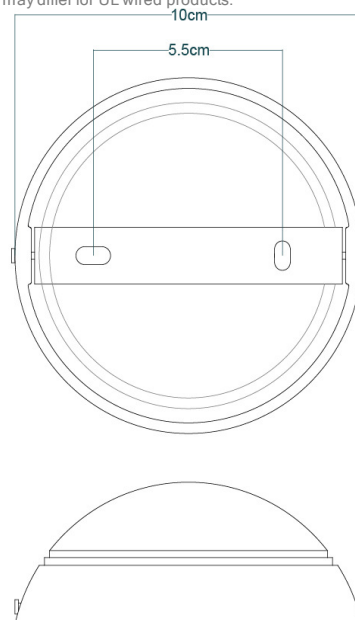

Fixing Bracket MLWB010 | Satin Brass

* Fixing bracket may differ for UL wired products.

Product Notes:

1) Bulbs not included. 2) Dimensions do not include bulbs. 3) All products are individually made-to-order and therefore may differ slightly within manufacturing tolerances. 4) Cable / chain can be shortened during installation. Longer cable / chain lengths available on request. 5) Additional colour finishes may be available on request. 6) UL wired products operate at 110/120v with the appropriate lamp holder. 7) Twisted cable is not available for UL wired products. Round cable in black or brown only is supplied instead. 8) Refer to our website for a full list of terms and conditions.