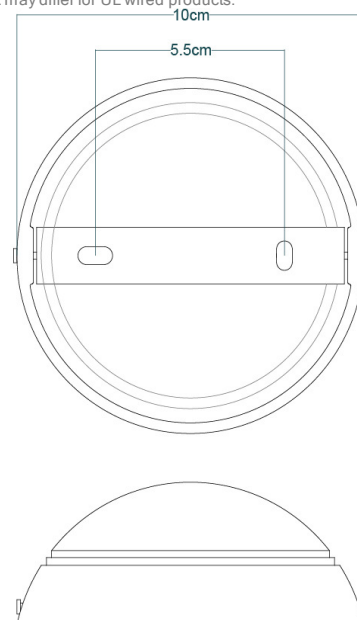

Fixing Bracket MLWB010 | Antique Brass

* Fixing bracket may differ for UL wired products.

Product Notes:

1) Bulbs not included. 2) Dimensions do not include bulbs. 3) All products are individually made-to-order and therefore may differ slightly within manufacturing tolerances. 4) Cable / chain can be shortened during installation. Longer cable / chain lengths available on request. 5) Additional colour finishes may be available on request. 6) UL wired products operate at 110/120v with the appropriate lamp holder. 7) Twisted cable is not available for UL wired products. Round cable in black or brown only is supplied instead. 8) Refer to our website for a full list of terms and conditions.