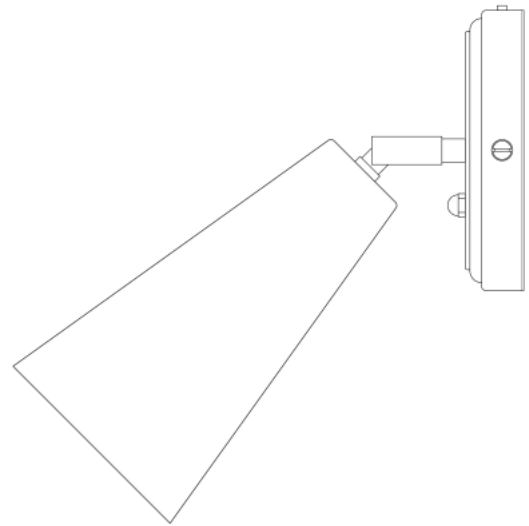

CASHEL Wall Light

MLWL332ANTBRS Antique Brass

MATERIAL	Brass
HEIGHT	15-20cm 5.91-7.87"
WIDTH DIAMETER	12cm 4.72"
LENGTH PROJECTION	18cm 7.09"
WEIGHT	0.6KG 1.32lbs
LAMP HOLDER	E27 or E26 *
MAX WATTAGE	40W x 1
VOLTAGE	220/240v or 110/120v *
IP RATING	20
CLASS PROTECTION	I
SHADE CODE	-
CABLE CHAIN BAR LENGT	n/a
CABLE TYPE	-

CASHEL Wall Light

MLWL332PCWTE White

MATERIAL	Brass
HEIGHT	15-20cm 5.91-7.87"
WIDTH DIAMETER	12cm 4.72"
LENGTH PROJECTION	18cm 7.09"
WEIGHT	0.6KG 1.32lbs
LAMP HOLDER	E27 or E26 *
MAX WATTAGE	40W x 1
VOLTAGE	220/240v or 110/120v *
IP RATING	20
CLASS PROTECTION	I
SHADE CODE	-
CABLE CHAIN BAR LENGT	n/a
CABLE TYPE	-

Fixing Bracket MLWB010 | White

* Fixing bracket may differ for UL wired products.

Product Notes:

1) Bulbs not included. 2) Dimensions do not include bulbs. 3) All products are individually made-to-order and therefore may differ slightly within manufacturing tolerances. 4) Cable / chain can be shortened during installation. Longer cable / chain lengths available on request. 5) Additional colour finishes may be available on request. 6) UL wired products operate at 110/120v with the appropriate lamp holder. 7) Twisted cable is not available for UL wired products. Round cable in black or brown only is supplied instead. 8) Refer to our website for a full list of terms and conditions.

CASHEL Wall Light

MLWL332POLBRS Polished Brass

MATERIAL	Brass
HEIGHT	15-20cm 5.91-7.87"
WIDTH DIAMETER	12cm 4.72"
LENGTH PROJECTION	18cm 7.09"
WEIGHT	0.6KG 1.32lbs
LAMP HOLDER	E27 or E26 *
MAX WATTAGE	40W x 1
VOLTAGE	220/240v or 110/120v *
IP RATING	20
CLASS PROTECTION	I
SHADE CODE	-
CABLE CHAIN BAR LENGT	n/a
CABLE TYPE	-