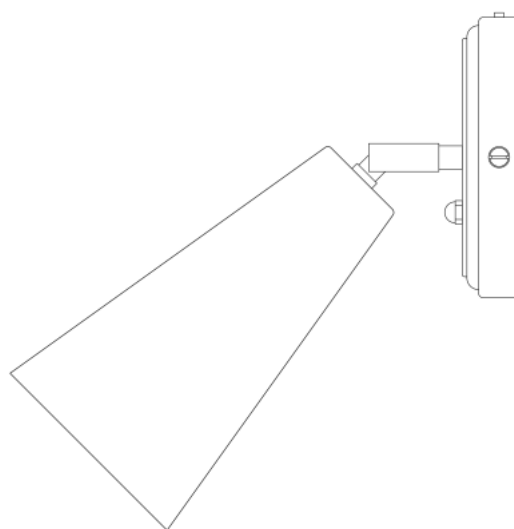

CASHEL Wall Light

MLWL332PCWTE White

MATERIAL	Brass
HEIGHT	15-20cm | 5.91-7.87"
WIDTH | DIAMETER	12cm | 4.72"
LENGTH | PROJECTION	18cm | 7.09"
WEIGHT	0.6KG | 1.32lbs
LAMP HOLDER	E27 or E26 *
MAX WATTAGE	40W x 1
VOLTAGE	220/240v or 110/120v *
IP RATING	20
CLASS PROTECTION	I
SHADE CODE	-
CABLE | CHAIN | BAR LENGT	n/a
CABLE TYPE	-