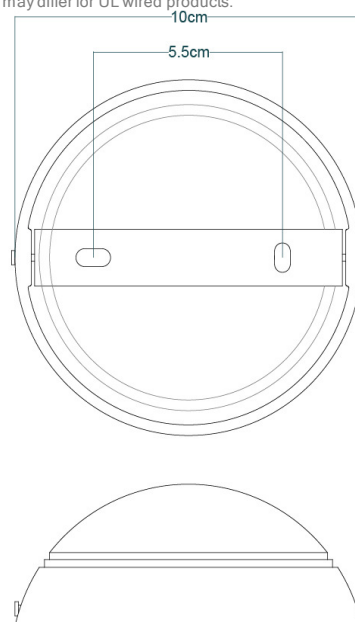

Fixing Bracket MLWB010 | White

* Fixing bracket may differ for UL wired products.

Product Notes:

1) Bulbs not included. 2) Dimensions do not include bulbs. 3) All products are individually made-to-order and therefore may differ slightly within manufacturing tolerances. 4) Cable / chain can be shortened during installation. Longer cable / chain lengths available on request. 5) Additional colour finishes may be available on request. 6) UL wired products operate at 110/120v with the appropriate lamp holder. 7) Twisted cable is not available for UL wired products. Round cable in black or brown only is supplied instead. 8) Refer to our website for a full list of terms and conditions.