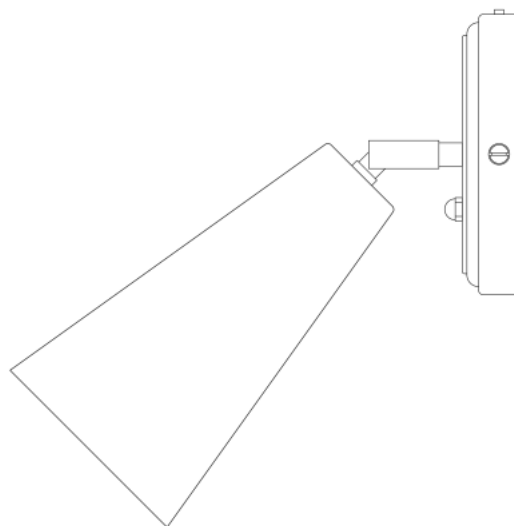

CASHEL Wall Light

MLWL332ANTBRS   Antique Brass

MATERIAL	Brass
HEIGHT	15-20cm | 5.91-7.87"
WIDTH | DIAMETER	12cm | 4.72"
LENGTH | PROJECTION	18cm | 7.09"
WEIGHT	0.6KG | 1.32lbs
LAMP HOLDER	E27 or E26 *
MAX WATTAGE	40W x 1
VOLTAGE	220/240v or 110/120v *
IP RATING	20
CLASS PROTECTION	I
SHADE CODE	-
CABLE | CHAIN | BAR LENGT	n/a
CABLE TYPE	-