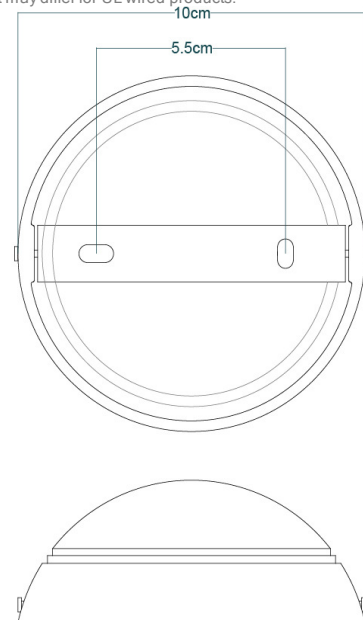

Fixing Bracket MLWB010 | Polished Brass

* Fixing bracket may differ for UL wired products.

Product Notes:

1) Bulbs not included. 2) Dimensions do not include bulbs. 3) All products are individually made-to-order and therefore may differ slightly within manufacturing tolerances. 4) Cable / chain can be shortened during installation. Longer cable / chain lengths available on request. 5) Additional colour finishes may be available on request. 6) UL wired products operate at 110/120v with the appropriate lamp holder. 7) Twisted cable is not available for UL wired products. Round cable in black or brown only is supplied instead. 8) Refer to our website for a full list of terms and conditions.