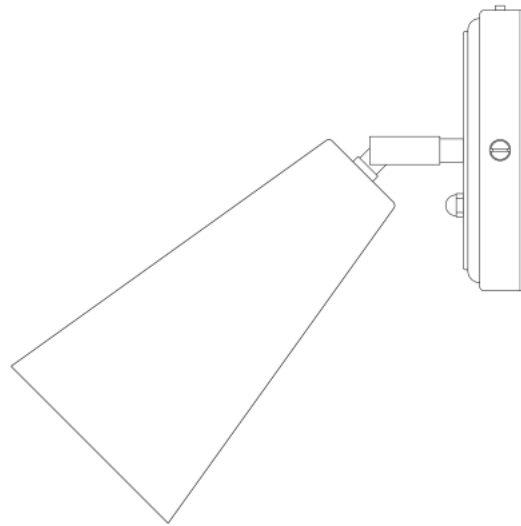

CASHEL Wall Light

MLWL332ANTSLV Antique Silver

MATERIAL	Brass
HEIGHT	15-20cm | 5.91-7.87"
WIDTH | DIAMETER	12cm | 4.72"
LENGTH | PROJECTION	18cm | 7.09"
WEIGHT	0.6KG | 1.32lbs
LAMP HOLDER	E27 or E26 *
MAX WATTAGE	40W x 1
VOLTAGE	220/240v or 110/120v *
IP RATING	20
CLASS PROTECTION	I
SHADE CODE	-
CABLE | CHAIN | BAR LENGT	n/a
CABLE TYPE	-