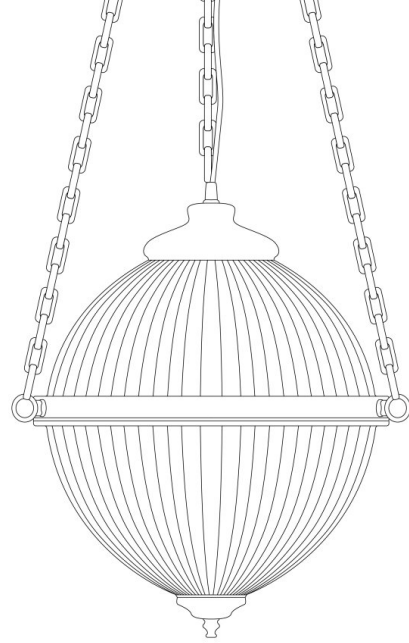

# MLP107ANTBRS Antique Brass

MATERIAL	Brass   Glass
HEIGHT	40cm
WIDTH   DIAMETER	30cm
LENGTH   PROJECTION	n/a
WEIGHT	3.9 kg
LAMPHOLDER	E27
MAX WATTAGE	40W
VOLTAGE	220/240v
IP RATING	IP20
CLASS PROTECTION	Class I
SHADE	GL209 x 2
FLEX   BAR   CHAIN LENGTH	100cm
CABLE TYPE	MLCA010   Brown PVC Flexible Cable   2 Core

# MLP107ANTSLV Antique Silver

MATERIAL	Brass   Glass
HEIGHT	40cm
WIDTH   DIAMETER	30cm
LENGTH   PROJECTION	n/a
WEIGHT	3.9 kg
LAMPHOLDER	E27
MAX WATTAGE	40W
VOLTAGE	220/240v
IP RATING	IP20
CLASS PROTECTION	Class I
SHADE	GL209 x 2
FLEX   BAR   CHAIN LENGTH	100cm
CABLE TYPE	MLCA014   Clear PVC Flexible Cable   2 Core

## MLP107POLBRS Polished Brass

MATERIAL	Brass   Glass
HEIGHT	40cm
WIDTH   DIAMETER	30cm
LENGTH   PROJECTION	n/a
WEIGHT	3.9 kg
LAMPHOLDER	E27
MAX WATTAGE	40W
VOLTAGE	220/240v
IP RATING	IP20
CLASS PROTECTION	Class I
SHADE	GL209 x 2
FLEX   BAR   CHAIN LENGTH	100cm
CABLE TYPE	MLCA038   Gold PVC Flexible Cable   2 Core

# BLAENAU Pendant

MLP107SATBRS Satin Brass

MATERIAL	Brass   Glass
HEIGHT	40cm
WIDTH   DIAMETER	30cm
LENGTH   PROJECTION	n/a
WEIGHT	3.9 kg
LAMPHOLDER	E27
MAX WATTAGE	40W
VOLTAGE	220/240v
IP RATING	IP20
CLASS PROTECTION	Class I
SHADE	GL209 x 2
FLEX   BAR   CHAIN LENGTH	100cm
CABLE TYPE	MLCA038   Gold PVC Flexible Cable   2 Core