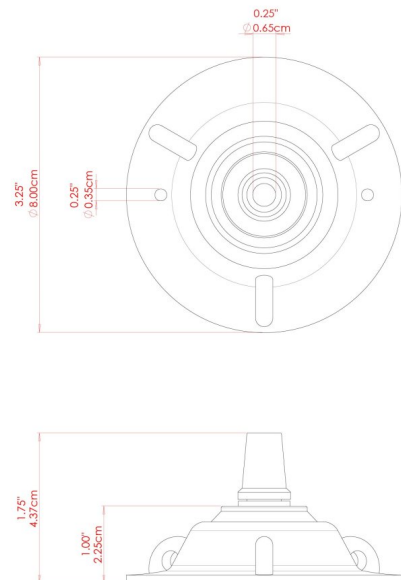

FIXING BRACKET: MLROSE20 | Antique Silver