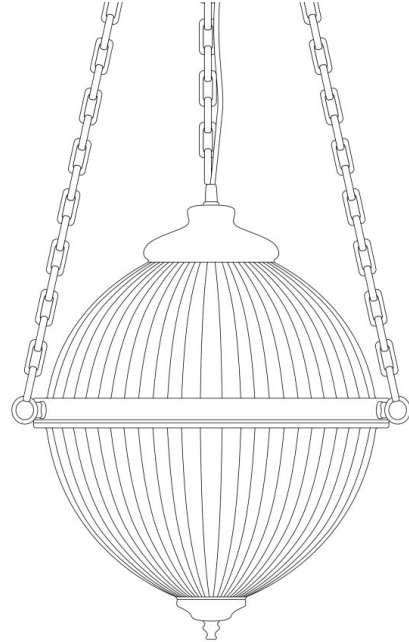

# MLP107ANTBRS Antique Brass

MATERIAL	Brass   Glass
HEIGHT	40cm
WIDTH   DIAMETER	30cm
LENGTH   PROJECTION	n/a
WEIGHT	3.9 kg
LAMPHOLDER	E27
MAX WATTAGE	40W
VOLTAGE	220/240v
IP RATING	IP20
CLASS PROTECTION	Class I
SHADE	GL209 x 2
FLEX   BAR   CHAIN LENGTH	100cm
CABLE TYPE	MLCA010   Brown PVC Flexible Cable   2 Core

# MLP107ANTSLV Antique Silver

MATERIAL	Brass   Glass
HEIGHT	40cm
WIDTH   DIAMETER	30cm
LENGTH   PROJECTION	n/a
WEIGHT	3.9 kg
LAMPHOLDER	E27
MAX WATTAGE	40W
VOLTAGE	220/240v
IP RATING	IP20
CLASS PROTECTION	Class I
SHADE	GL209 x 2
FLEX   BAR   CHAIN LENGTH	100cm
CABLE TYPE	MLCA014   Clear PVC Flexible Cable   2 Core

### FIXING BRACKET: MLROSE20 | Antique Silver

## MLP107POLBRS Polished Brass

MATERIAL	Brass   Glass
HEIGHT	40cm
WIDTH   DIAMETER	30cm
LENGTH   PROJECTION	n/a
WEIGHT	3.9 kg
LAMPHOLDER	E27
MAX WATTAGE	40W
VOLTAGE	220/240v
IP RATING	IP20
CLASS PROTECTION	Class I
SHADE	GL209 x 2
FLEX   BAR   CHAIN LENGTH	100cm
CABLE TYPE	MLCA038   Gold PVC Flexible Cable   2 Core