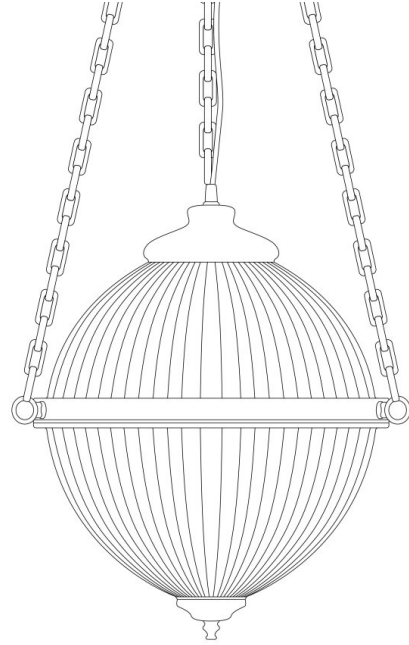

# BLAENAU Pendant

# MLP107ANTBRS Antique Brass

MATERIAL	Brass   Glass
HEIGHT	40cm
WIDTH   DIAMETER	30cm
LENGTH   PROJECTION	n/a
WEIGHT	3.9 kg
LAMPHOLDER	E27
MAX WATTAGE	40W
VOLTAGE	220/240v
IP RATING	IP20
CLASS PROTECTION	Class I
SHADE	GL209 x 2
FLEX   BAR   CHAIN LENGTH	100cm
CABLE TYPE	MLCA010   Brown PVC Flexible Cable   2 Core

### FIXING BRACKET: MLROSE20 | Antique Brass

# MLP107ANTSLV Antique Silver

MATERIAL	Brass   Glass
HEIGHT	40cm
WIDTH   DIAMETER	30cm
LENGTH   PROJECTION	n/a
WEIGHT	3.9 kg
LAMPHOLDER	E27
MAX WATTAGE	40W
VOLTAGE	220/240v
IP RATING	IP20
CLASS PROTECTION	Class I
SHADE	GL209 x 2
FLEX   BAR   CHAIN LENGTH	100cm
CABLE TYPE	MLCA014   Clear PVC Flexible Cable   2 Core