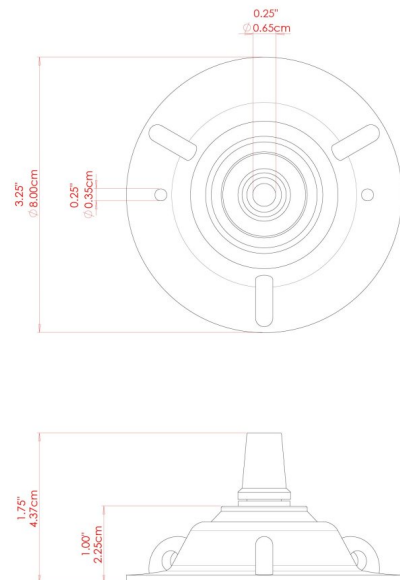

FIXING BRACKET: MLROSE20 | Antique Brass