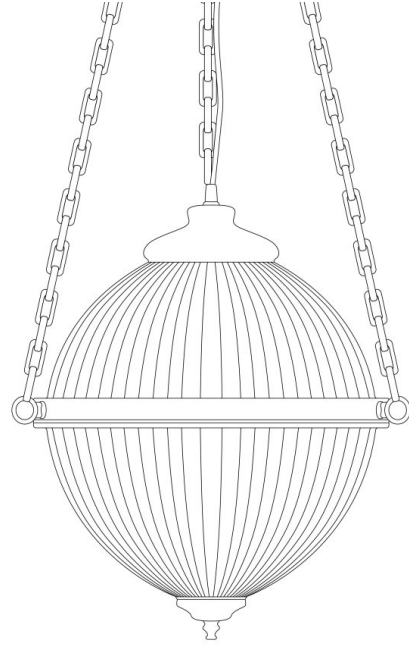

# MLP107ANTBRS Antique Brass

MATERIAL	Brass   Glass
HEIGHT	40cm
WIDTH   DIAMETER	30cm
LENGTH   PROJECTION	n/a
WEIGHT	3.9 kg
LAMPHOLDER	E27
MAX WATTAGE	40W
VOLTAGE	220/240v
IP RATING	IP20
CLASS PROTECTION	Class I
SHADE	GL209 x 2
FLEX   BAR   CHAIN LENGTH	100cm
CABLE TYPE	MLCA010   Brown PVC Flexible Cable   2 Core

### FIXING BRACKET: MLROSE20 | Antique Brass

# MLP107ANTSLV Antique Silver

MATERIAL	Brass   Glass
HEIGHT	40cm
WIDTH   DIAMETER	30cm
LENGTH   PROJECTION	n/a
WEIGHT	3.9 kg
LAMPHOLDER	E27
MAX WATTAGE	40W
VOLTAGE	220/240v
IP RATING	IP20
CLASS PROTECTION	Class I
SHADE	GL209 x 2
FLEX   BAR   CHAIN LENGTH	100cm
CABLE TYPE	MLCA014   Clear PVC Flexible Cable   2 Core

## MLP107POLBRS Polished Brass

MATERIAL	Brass   Glass
HEIGHT	40cm
WIDTH   DIAMETER	30cm
LENGTH   PROJECTION	n/a
WEIGHT	3.9 kg
LAMPHOLDER	E27
MAX WATTAGE	40W
VOLTAGE	220/240v
IP RATING	IP20
CLASS PROTECTION	Class I
SHADE	GL209 x 2
FLEX   BAR   CHAIN LENGTH	100cm
CABLE TYPE	MLCA038   Gold PVC Flexible Cable   2 Core