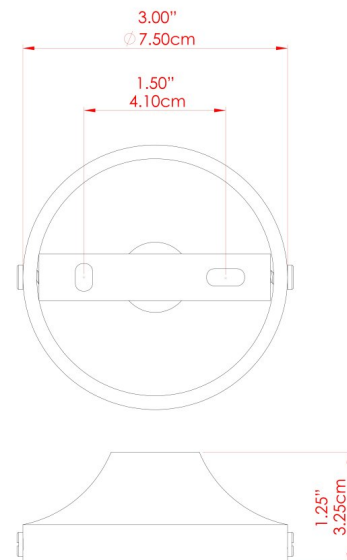

MATERIAL	Brass
HEIGHT	14-22.5cm
WIDTH | DIAMETER	14cm
LENGTH | PROJECTION	22.5-33.5cm
WEIGHT	0.65 kg
LAMPHOLDER	E27
MAX WATTAGE	40W
VOLTAGE	220/240v
IP RATING	IP20
CLASS PROTECTION	Class I
SHADE	-
FLEX | BAR | CHAIN LENGTH	n/a
CABLE TYPE	- |

FIXING BRACKET: MLWB03 | Polished Brass