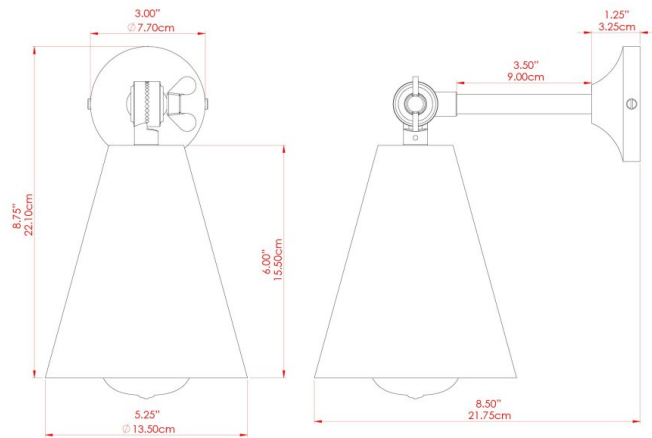

MOYA Wall Light

MLWL237ANTBRS Antique Brass

MATERIAL	Brass
HEIGHT	14-22.5cm
WIDTH DIAMETER	14cm
LENGTH PROJECTION	22.5-33.5cm
WEIGHT	0.65 kg
LAMPHOLDER	E27
MAX WATTAGE	40W
VOLTAGE	220/240v
IP RATING	IP20
CLASS PROTECTION	Class I
SHADE	-
FLEX BAR CHAIN LENGTH	n/a
CABLE TYPE	-

FIXING BRACKET: MLWB03 | Antique Brass

MOYA Wall Light

MLWL237ANTSLV Antique Silver

MATERIAL	Brass
HEIGHT	14-22.5cm
WIDTH DIAMETER	14cm
LENGTH PROJECTION	22.5-33.5cm
WEIGHT	0.65 kg
LAMPHOLDER	E27
MAX WATTAGE	40W
VOLTAGE	220/240v
IP RATING	IP20
CLASS PROTECTION	Class I
SHADE	-
FLEX BAR CHAIN LENGTH	n/a
CABLE TYPE	-

MOYA Wall Light

MLWL237POLBRS Polished Brass

MATERIAL	Brass
HEIGHT	14-22.5cm
WIDTH DIAMETER	14cm
LENGTH PROJECTION	22.5-33.5cm
WEIGHT	0.65 kg
LAMPHOLDER	E27
MAX WATTAGE	40W
VOLTAGE	220/240v
IP RATING	IP20
CLASS PROTECTION	Class I
SHADE	-
FLEX BAR CHAIN LENGTH	n/a
CABLE TYPE	-

MOYA Wall Light

MLWL237SATBRS Satin Brass

MATERIAL	Brass
HEIGHT	14-22.5cm
WIDTH DIAMETER	14cm
LENGTH PROJECTION	22.5-33.5cm
WEIGHT	0.65 kg
LAMPHOLDER	E27
MAX WATTAGE	40W
VOLTAGE	220/240v
IP RATING	IP20
CLASS PROTECTION	Class I
SHADE	-
FLEX BAR CHAIN LENGTH	n/a
CABLE TYPE	-