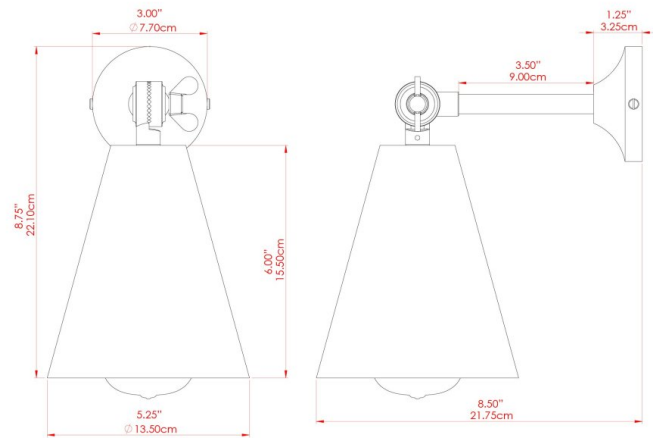

MOYA Wall Light

MLWL237ANTBRS Antique Brass

MATERIAL	Brass
HEIGHT	14-22.5cm
WIDTH DIAMETER	14cm
LENGTH PROJECTION	22.5-33.5cm
WEIGHT	0.65 kg
LAMPHOLDER	E27
MAX WATTAGE	40W
VOLTAGE	220/240v
IP RATING	IP20
CLASS PROTECTION	Class I
SHADE	-
FLEX BAR CHAIN LENGTH	n/a
CABLE TYPE	-

FIXING BRACKET: MLWB03 | Antique Brass

MOYA Wall Light

MLWL237ANTSLV Antique Silver

MATERIAL	Brass
HEIGHT	14-22.5cm
WIDTH DIAMETER	14cm
LENGTH PROJECTION	22.5-33.5cm
WEIGHT	0.65 kg
LAMPHOLDER	E27
MAX WATTAGE	40W
VOLTAGE	220/240v
IP RATING	IP20
CLASS PROTECTION	Class I
SHADE	-
FLEX BAR CHAIN LENGTH	n/a
CABLE TYPE	-

MOYA Wall Light

MLWL237POLBRS Polished Brass

MATERIAL	Brass
HEIGHT	14-22.5cm
WIDTH DIAMETER	14cm
LENGTH PROJECTION	22.5-33.5cm
WEIGHT	0.65 kg
LAMPHOLDER	E27
MAX WATTAGE	40W
VOLTAGE	220/240v
IP RATING	IP20
CLASS PROTECTION	Class I
SHADE	-
FLEX BAR CHAIN LENGTH	n/a
CABLE TYPE	-

MOYA Wall Light

MLWL237SATBRS Satin Brass

MATERIAL	Brass
HEIGHT	14-22.5cm
WIDTH DIAMETER	14cm
LENGTH PROJECTION	22.5-33.5cm
WEIGHT	0.65 kg
LAMPHOLDER	E27
MAX WATTAGE	40W
VOLTAGE	220/240v
IP RATING	IP20
CLASS PROTECTION	Class I
SHADE	-
FLEX BAR CHAIN LENGTH	n/a
CABLE TYPE	-