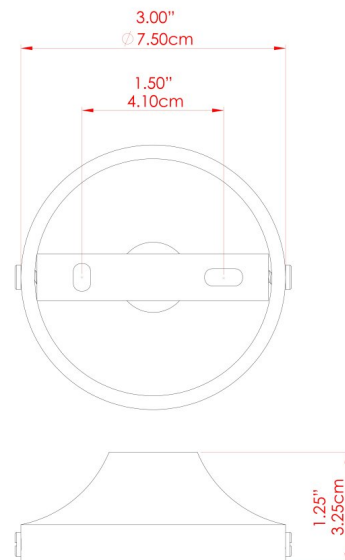

MOYA Wall Light

MLWL237ANTBRS Antique Brass

MATERIAL	Brass
HEIGHT	14-22.5cm
WIDTH DIAMETER	14cm
LENGTH PROJECTION	22.5-33.5cm
WEIGHT	0.65 kg
LAMPHOLDER	E27
MAX WATTAGE	40W
VOLTAGE	220/240v
IP RATING	IP20
CLASS PROTECTION	Class I
SHADE	-
FLEX BAR CHAIN LENGTH	n/a
CABLE TYPE	-

FIXING BRACKET: MLWB03 | Antique Brass

MOYA Wall Light

MLWL237ANTSLV Antique Silver

MATERIAL	Brass
HEIGHT	14-22.5cm
WIDTH DIAMETER	14cm
LENGTH PROJECTION	22.5-33.5cm
WEIGHT	0.65 kg
LAMPHOLDER	E27
MAX WATTAGE	40W
VOLTAGE	220/240v
IP RATING	IP20
CLASS PROTECTION	Class I
SHADE	-
FLEX BAR CHAIN LENGTH	n/a
CABLE TYPE	-

MOYA Wall Light

MLWL237POLBRS Polished Brass

MATERIAL	Brass
HEIGHT	14-22.5cm
WIDTH DIAMETER	14cm
LENGTH PROJECTION	22.5-33.5cm
WEIGHT	0.65 kg
LAMPHOLDER	E27
MAX WATTAGE	40W
VOLTAGE	220/240v
IP RATING	IP20
CLASS PROTECTION	Class I
SHADE	-
FLEX BAR CHAIN LENGTH	n/a
CABLE TYPE	-

MOYA Wall Light

MLWL237SATBRS Satin Brass

MATERIAL	Brass
HEIGHT	14-22.5cm
WIDTH DIAMETER	14cm
LENGTH PROJECTION	22.5-33.5cm
WEIGHT	0.65 kg
LAMPHOLDER	E27
MAX WATTAGE	40W
VOLTAGE	220/240v
IP RATING	IP20
CLASS PROTECTION	Class I
SHADE	-
FLEX BAR CHAIN LENGTH	n/a
CABLE TYPE	-