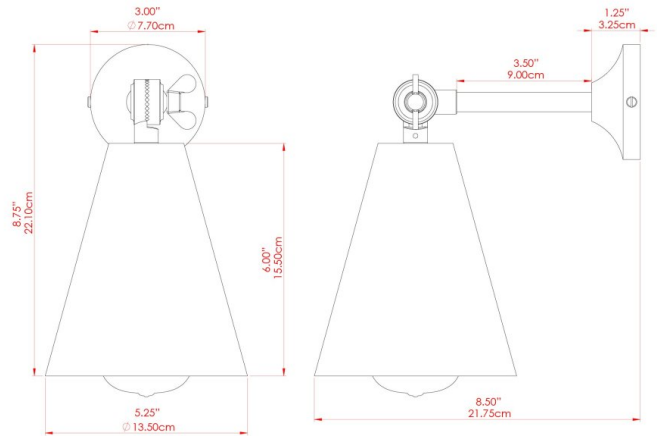

MOYA Wall Light

MLWL237ANTBRS Antique Brass

MATERIAL	Brass
HEIGHT	14-22.5cm
WIDTH DIAMETER	14cm
LENGTH PROJECTION	22.5-33.5cm
WEIGHT	0.65 kg
LAMPHOLDER	E27
MAX WATTAGE	40W
VOLTAGE	220/240v
IP RATING	IP20
CLASS PROTECTION	Class I
SHADE	-
FLEX BAR CHAIN LENGTH	n/a
CABLE TYPE	-

FIXING BRACKET: MLWB03 | Antique Brass

MOYA Wall Light

MLWL237ANTSLV Antique Silver

MATERIAL	Brass
HEIGHT	14-22.5cm
WIDTH DIAMETER	14cm
LENGTH PROJECTION	22.5-33.5cm
WEIGHT	0.65 kg
LAMPHOLDER	E27
MAX WATTAGE	40W
VOLTAGE	220/240v
IP RATING	IP20
CLASS PROTECTION	Class I
SHADE	-
FLEX BAR CHAIN LENGTH	n/a
CABLE TYPE	-

MOYA Wall Light

MLWL237POLBRS Polished Brass

MATERIAL	Brass
HEIGHT	14-22.5cm
WIDTH DIAMETER	14cm
LENGTH PROJECTION	22.5-33.5cm
WEIGHT	0.65 kg
LAMPHOLDER	E27
MAX WATTAGE	40W
VOLTAGE	220/240v
IP RATING	IP20
CLASS PROTECTION	Class I
SHADE	-
FLEX BAR CHAIN LENGTH	n/a
CABLE TYPE	-

MOYA Wall Light

MLWL237SATBRS Satin Brass

MATERIAL	Brass
HEIGHT	14-22.5cm
WIDTH DIAMETER	14cm
LENGTH PROJECTION	22.5-33.5cm
WEIGHT	0.65 kg
LAMPHOLDER	E27
MAX WATTAGE	40W
VOLTAGE	220/240v
IP RATING	IP20
CLASS PROTECTION	Class I
SHADE	-
FLEX BAR CHAIN LENGTH	n/a
CABLE TYPE	-