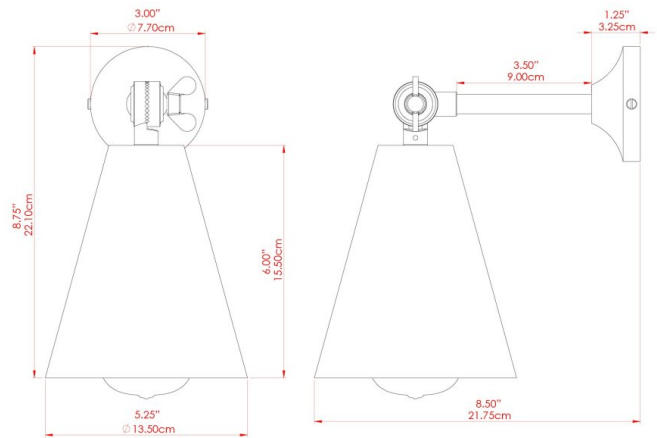

MOYA Wall Light

MLWL237ANTBRS Antique Brass

MATERIAL	Brass
HEIGHT	14-22.5cm
WIDTH DIAMETER	14cm
LENGTH PROJECTION	22.5-33.5cm
WEIGHT	0.65 kg
LAMPHOLDER	E27
MAX WATTAGE	40W
VOLTAGE	220/240v
IP RATING	IP20
CLASS PROTECTION	Class I
SHADE	-
FLEX BAR CHAIN LENGTH	n/a
CABLE TYPE	-

FIXING BRACKET: MLWB03 | Antique Brass

MOYA Wall Light

MLWL237ANTSLV Antique Silver

MATERIAL	Brass
HEIGHT	14-22.5cm
WIDTH DIAMETER	14cm
LENGTH PROJECTION	22.5-33.5cm
WEIGHT	0.65 kg
LAMPHOLDER	E27
MAX WATTAGE	40W
VOLTAGE	220/240v
IP RATING	IP20
CLASS PROTECTION	Class I
SHADE	-
FLEX BAR CHAIN LENGTH	n/a
CABLE TYPE	-

MOYA Wall Light

MLWL237POLBRS Polished Brass

MATERIAL	Brass
HEIGHT	14-22.5cm
WIDTH DIAMETER	14cm
LENGTH PROJECTION	22.5-33.5cm
WEIGHT	0.65 kg
LAMPHOLDER	E27
MAX WATTAGE	40W
VOLTAGE	220/240v
IP RATING	IP20
CLASS PROTECTION	Class I
SHADE	-
FLEX BAR CHAIN LENGTH	n/a
CABLE TYPE	-

MOYA Wall Light

MLWL237SATBRS Satin Brass

MATERIAL	Brass
HEIGHT	14-22.5cm
WIDTH DIAMETER	14cm
LENGTH PROJECTION	22.5-33.5cm
WEIGHT	0.65 kg
LAMPHOLDER	E27
MAX WATTAGE	40W
VOLTAGE	220/240v
IP RATING	IP20
CLASS PROTECTION	Class I
SHADE	-
FLEX BAR CHAIN LENGTH	n/a
CABLE TYPE	-