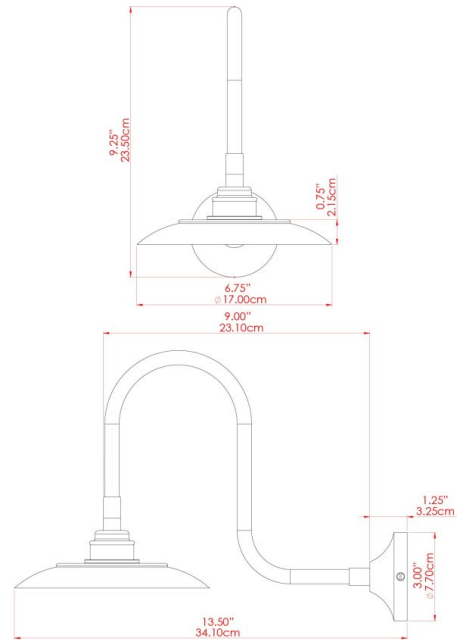

REZNOR Wall Light

MLWL375ANTBRS Antique Brass

MATERIAL	Brass
HEIGHT	20cm
WIDTH DIAMETER	16cm
LENGTH PROJECTION	36cm
WEIGHT	0.61 kg
LAMPHOLDER	E27
MAX WATTAGE	60W
VOLTAGE	220/240v
IP RATING	IP20
CLASS PROTECTION	Class I
SHADE	-
FLEX BAR CHAIN LENGTH	n/a
CABLE TYPE	-

REZNOR Wall Light

MLWL375ANTSLV Antique Silver

MATERIAL	Brass
HEIGHT	20cm
WIDTH DIAMETER	16cm
LENGTH PROJECTION	36cm
WEIGHT	0.61 kg
LAMPHOLDER	E27
MAX WATTAGE	60W
VOLTAGE	220/240v
IP RATING	IP20
CLASS PROTECTION	Class I
SHADE	-
FLEX BAR CHAIN LENGTH	n/a
CABLE TYPE	-

REZNOR Wall Light

MLWL375POLBRS Polished Brass

MATERIAL	Brass
HEIGHT	20cm
WIDTH DIAMETER	16cm
LENGTH PROJECTION	36cm
WEIGHT	0.61 kg
LAMPHOLDER	E27
MAX WATTAGE	60W
VOLTAGE	220/240v
IP RATING	IP20
CLASS PROTECTION	Class I
SHADE	-
FLEX BAR CHAIN LENGTH	n/a
CABLE TYPE	-

FIXING BRACKET: MLWB03 | Polished Brass

REZNOR Wall Light

MLWL375SATBRS Satin Brass

MATERIAL	Brass
HEIGHT	20cm
WIDTH DIAMETER	16cm
LENGTH PROJECTION	36cm
WEIGHT	0.61 kg
LAMPHOLDER	E27
MAX WATTAGE	60W
VOLTAGE	220/240v
IP RATING	IP20
CLASS PROTECTION	Class I
SHADE	-
FLEX BAR CHAIN LENGTH	n/a
CABLE TYPE	-