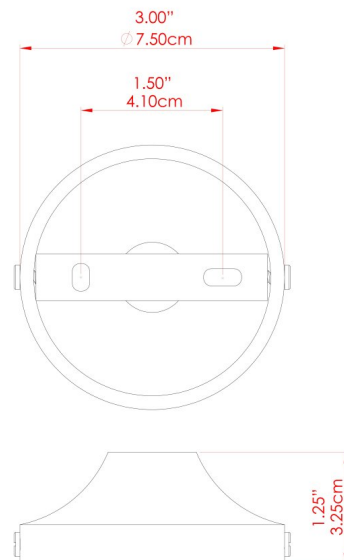

FIXING BRACKET: MLWB03 | Antique Brass

Product Notes:
1) Bulbs not included. 2) Dimensions do not include bulbs. 3) All products are individually made-to-order and therefore may differ slightly within manufacturing tolerances. 4) Cable / chain can be shortened during installation. Longer cable / chain lengths available on request. 5) Additional colour finishes may be available on request. 6) Refer to our website for a full list of terms and conditions.