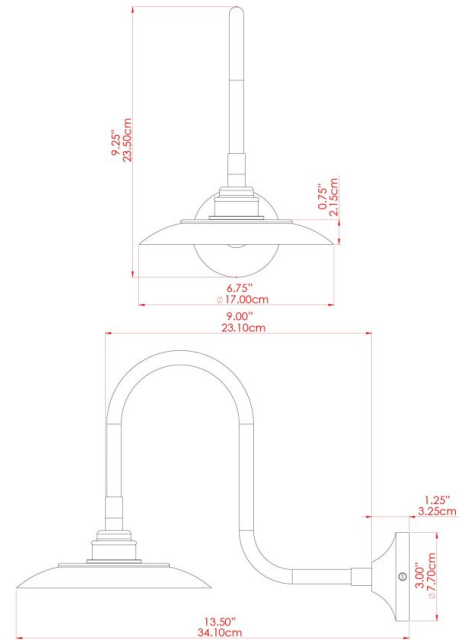

REZNOR Wall Light

MLWL375ANTBRS Antique Brass

MATERIAL	Brass
HEIGHT	20cm
WIDTH DIAMETER	16cm
LENGTH PROJECTION	36cm
WEIGHT	0.61 kg
LAMPHOLDER	E27
MAX WATTAGE	60W
VOLTAGE	220/240v
IP RATING	IP20
CLASS PROTECTION	Class I
SHADE	-
FLEX BAR CHAIN LENGTH	n/a
CABLE TYPE	-

REZNOR Wall Light

MLWL375ANTSLV Antique Silver

MATERIAL	Brass
HEIGHT	20cm
WIDTH DIAMETER	16cm
LENGTH PROJECTION	36cm
WEIGHT	0.61 kg
LAMPHOLDER	E27
MAX WATTAGE	60W
VOLTAGE	220/240v
IP RATING	IP20
CLASS PROTECTION	Class I
SHADE	-
FLEX BAR CHAIN LENGTH	n/a
CABLE TYPE	-

REZNOR Wall Light

MLWL375POLBRS Polished Brass

MATERIAL	Brass
HEIGHT	20cm
WIDTH DIAMETER	16cm
LENGTH PROJECTION	36cm
WEIGHT	0.61 kg
LAMPHOLDER	E27
MAX WATTAGE	60W
VOLTAGE	220/240v
IP RATING	IP20
CLASS PROTECTION	Class I
SHADE	-
FLEX BAR CHAIN LENGTH	n/a
CABLE TYPE	-

FIXING BRACKET: MLWB03 | Polished Brass

REZNOR Wall Light

MLWL375SATBRS Satin Brass

MATERIAL	Brass
HEIGHT	20cm
WIDTH DIAMETER	16cm
LENGTH PROJECTION	36cm
WEIGHT	0.61 kg
LAMPHOLDER	E27
MAX WATTAGE	60W
VOLTAGE	220/240v
IP RATING	IP20
CLASS PROTECTION	Class I
SHADE	-
FLEX BAR CHAIN LENGTH	n/a
CABLE TYPE	-